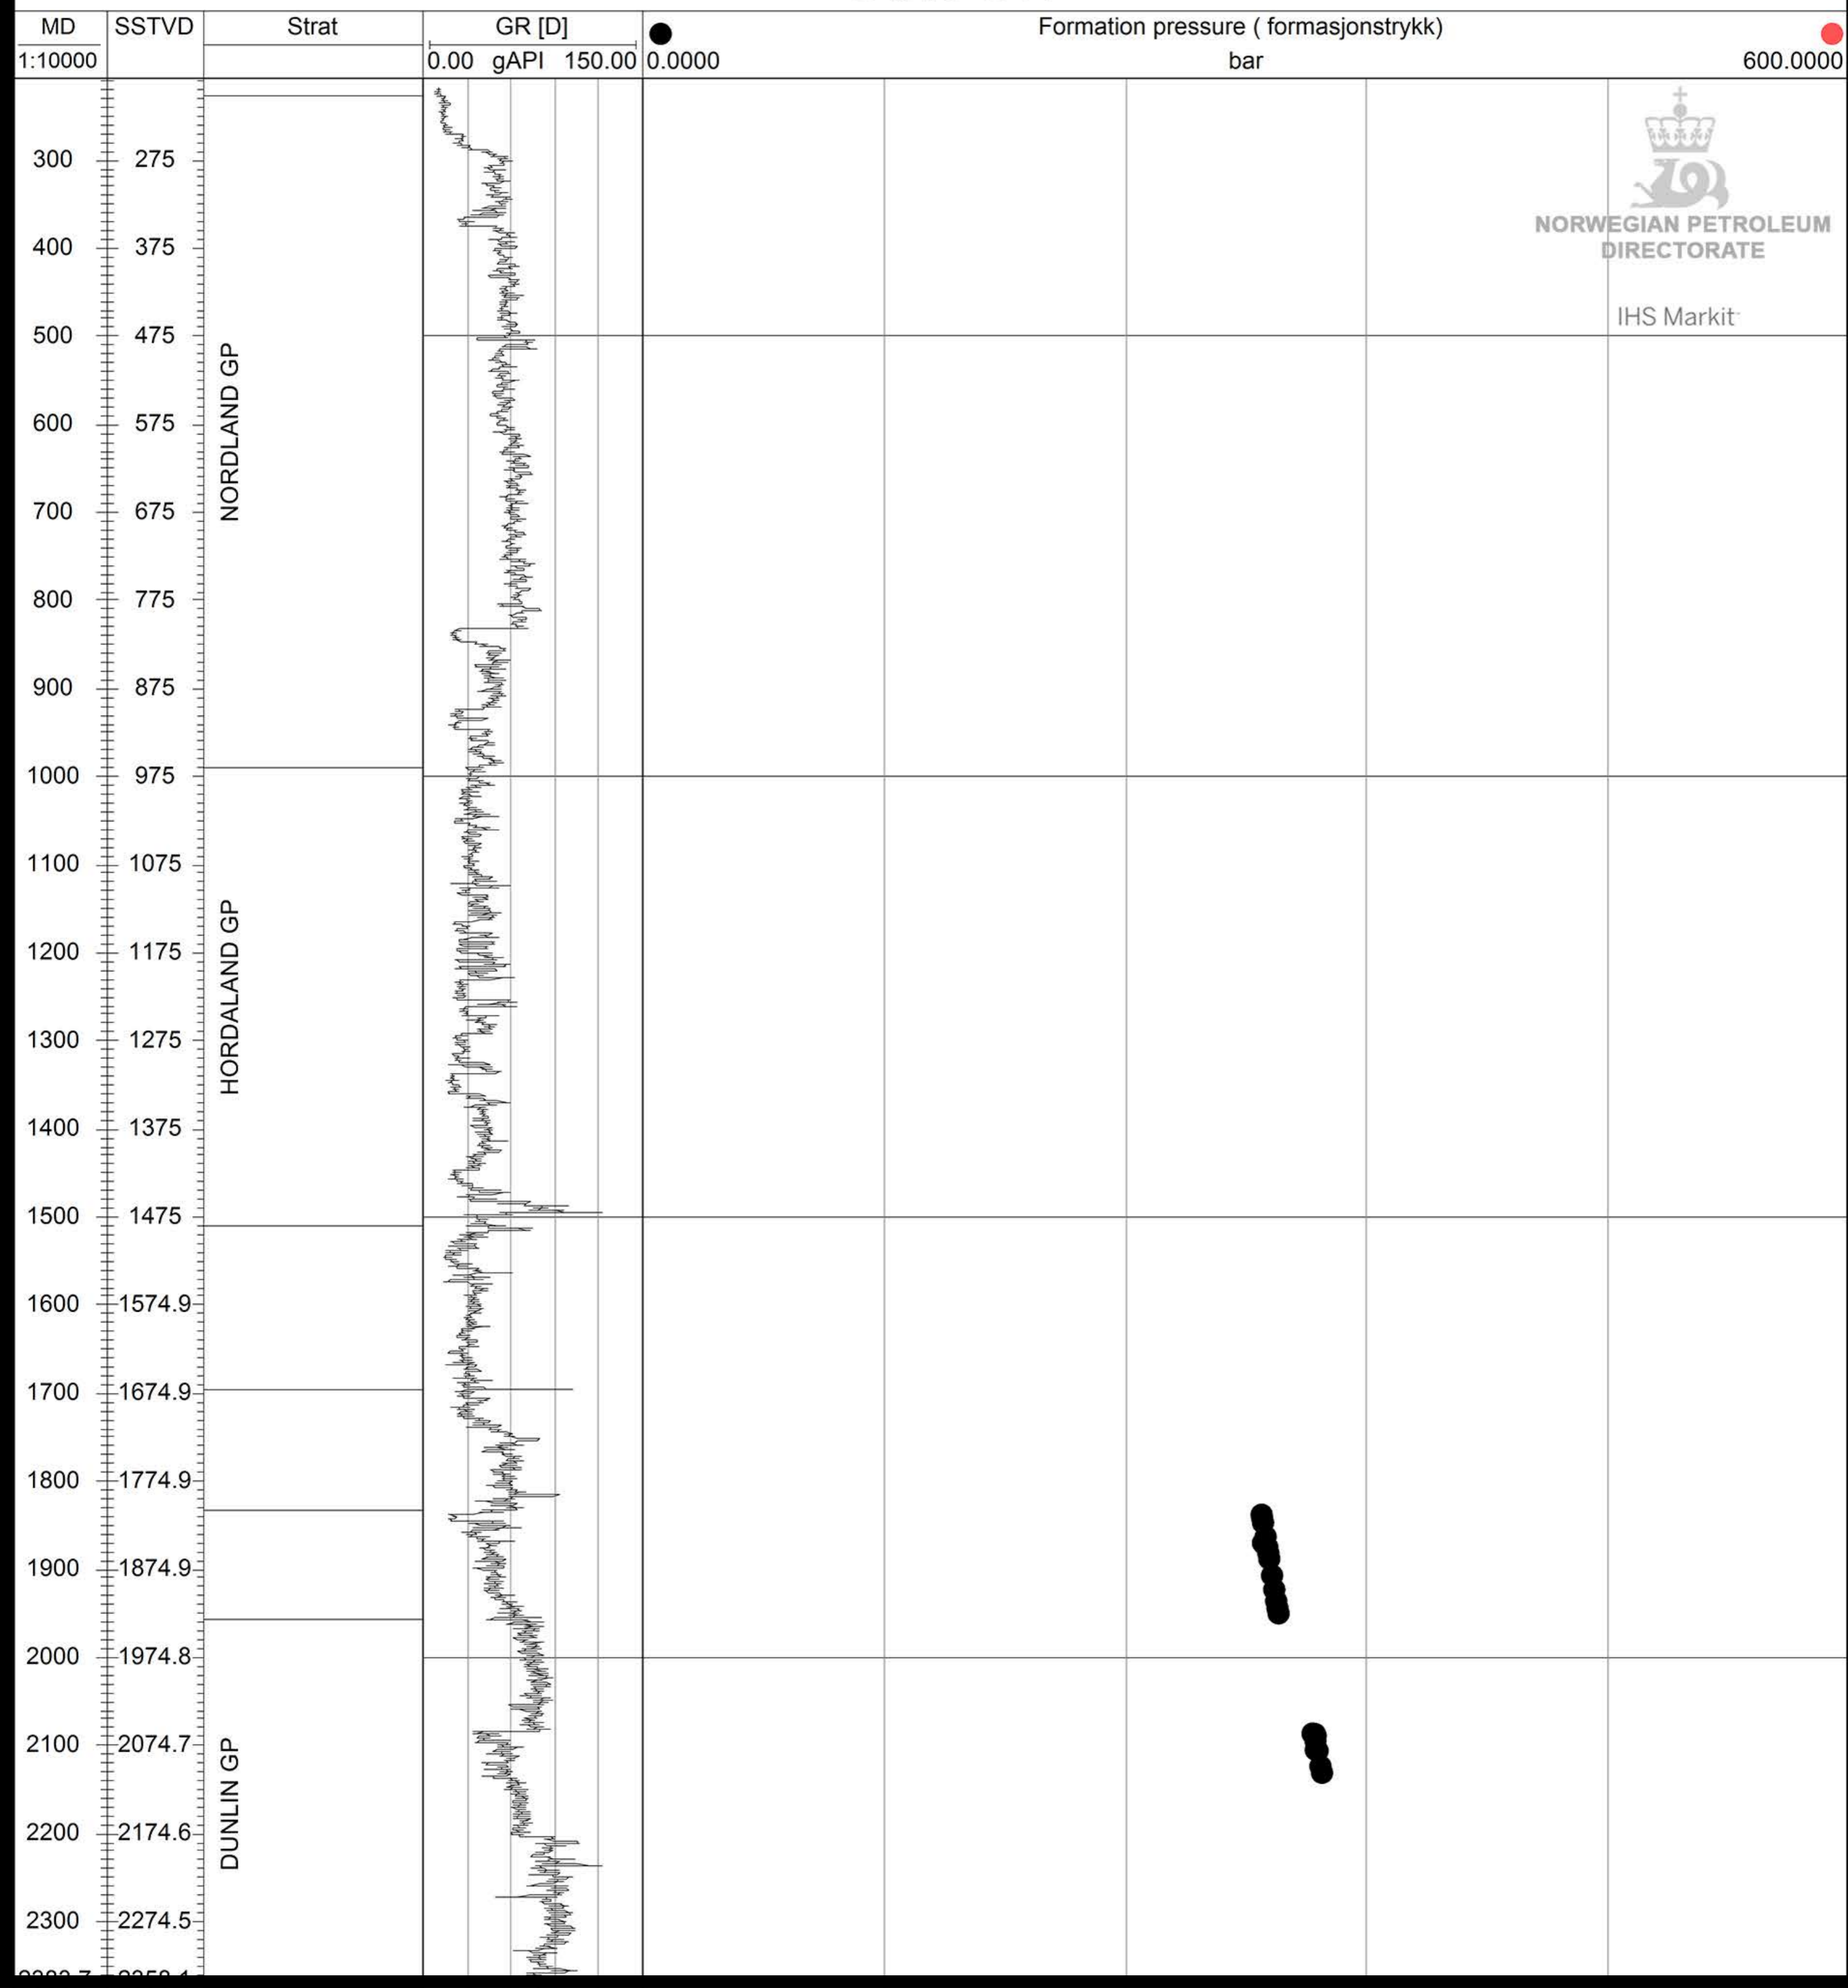

# ● 34/10-9 R

NORWEGIAN PETROLEUM  
DIRECTORATE

IHS Markit