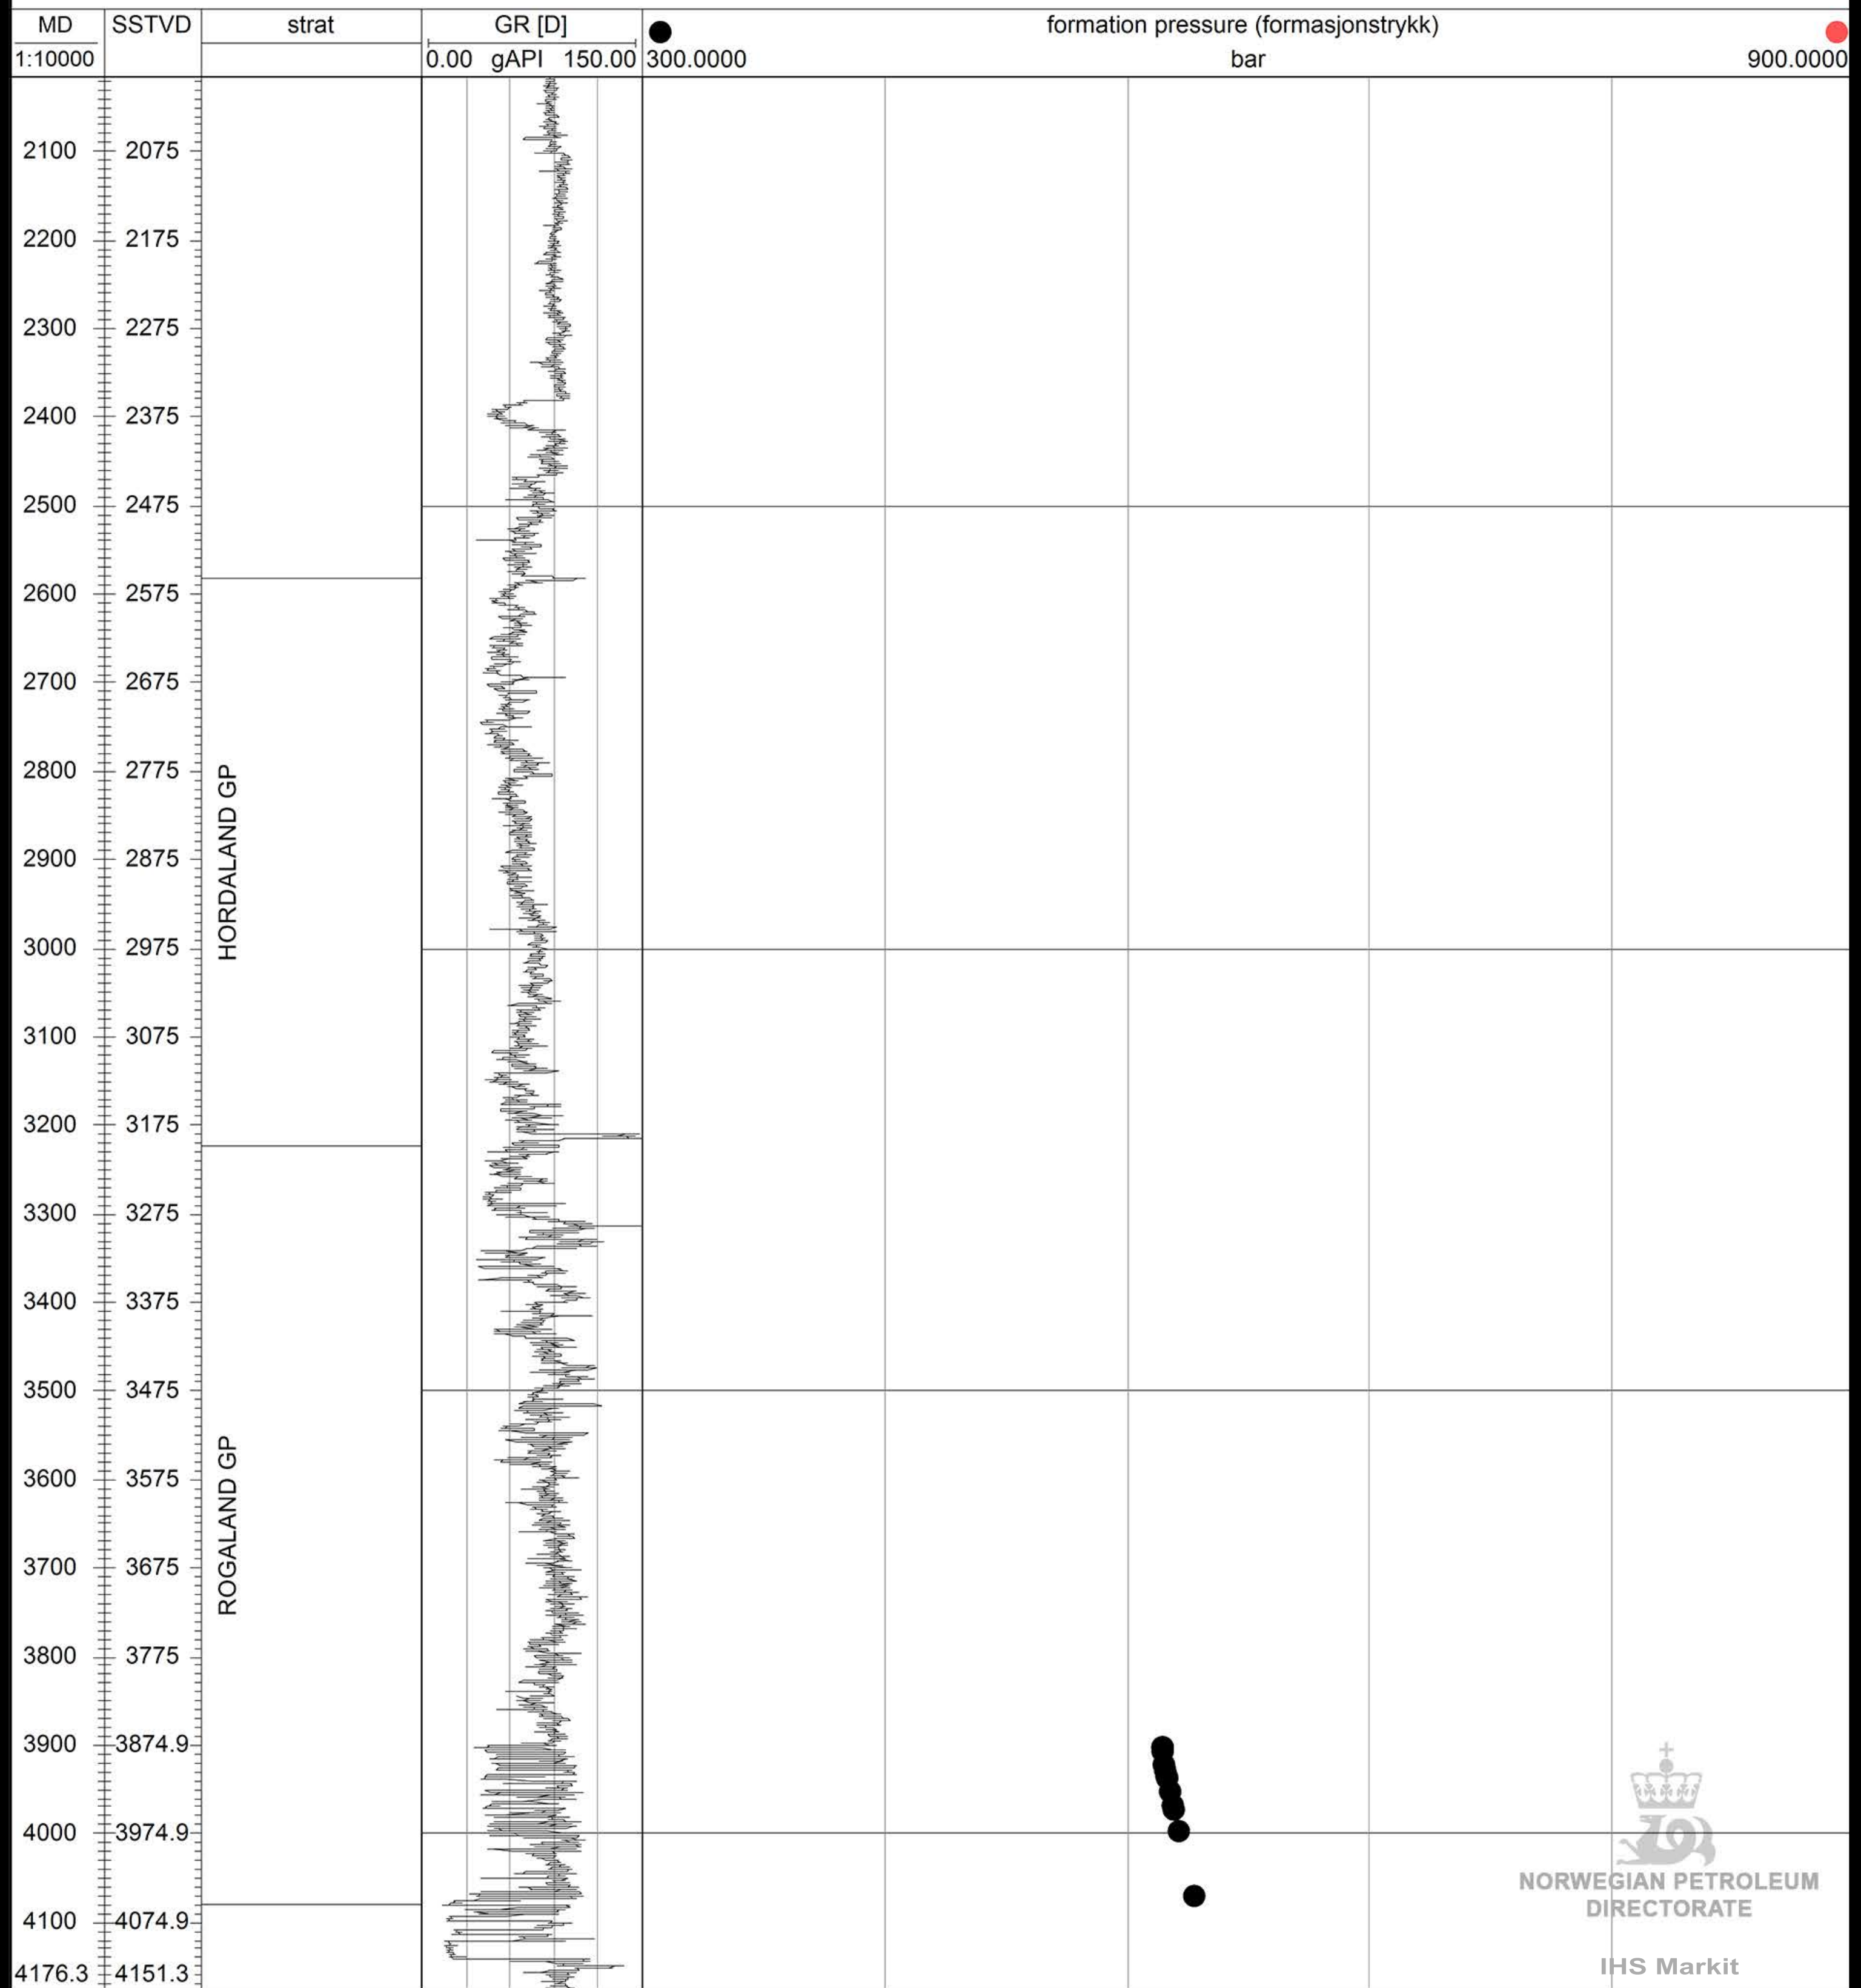

6302/6-1

NORWEGIAN PETROLEUM
DIRECTORATE

IHS Markit