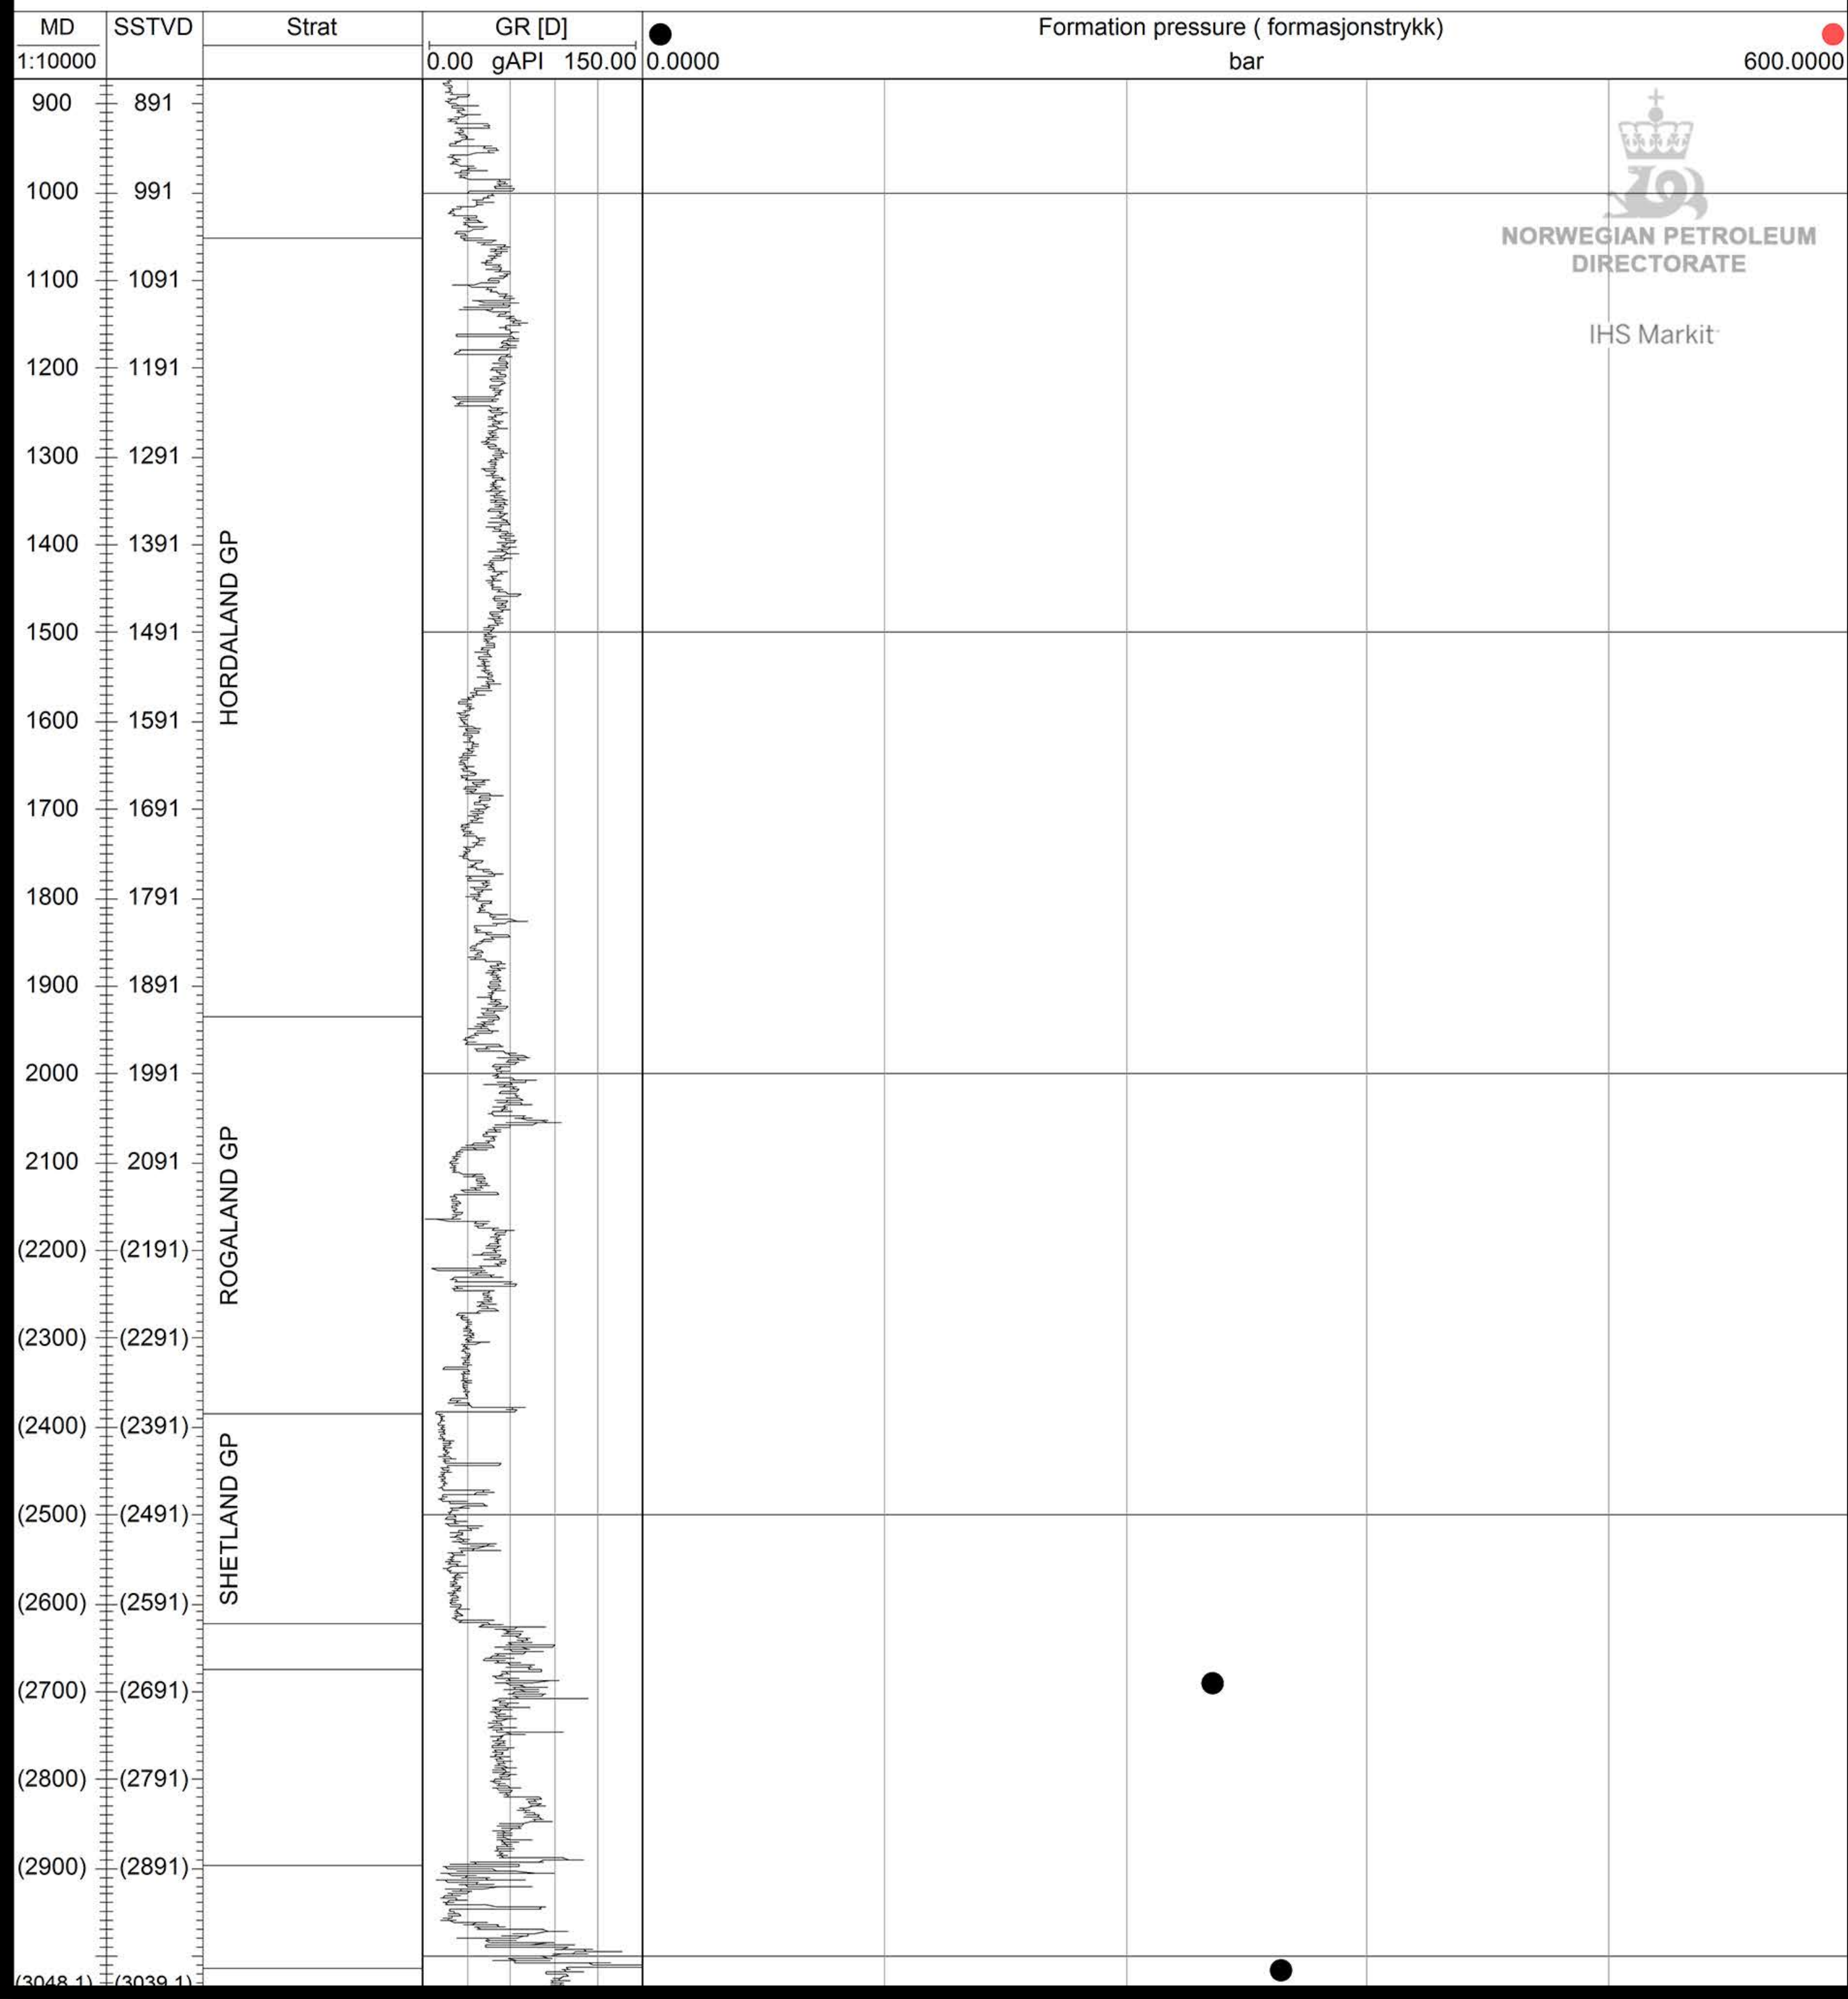

25/10-2 R

NORWEGIAN PETROLEUM
DIRECTORATE

IHS Markit