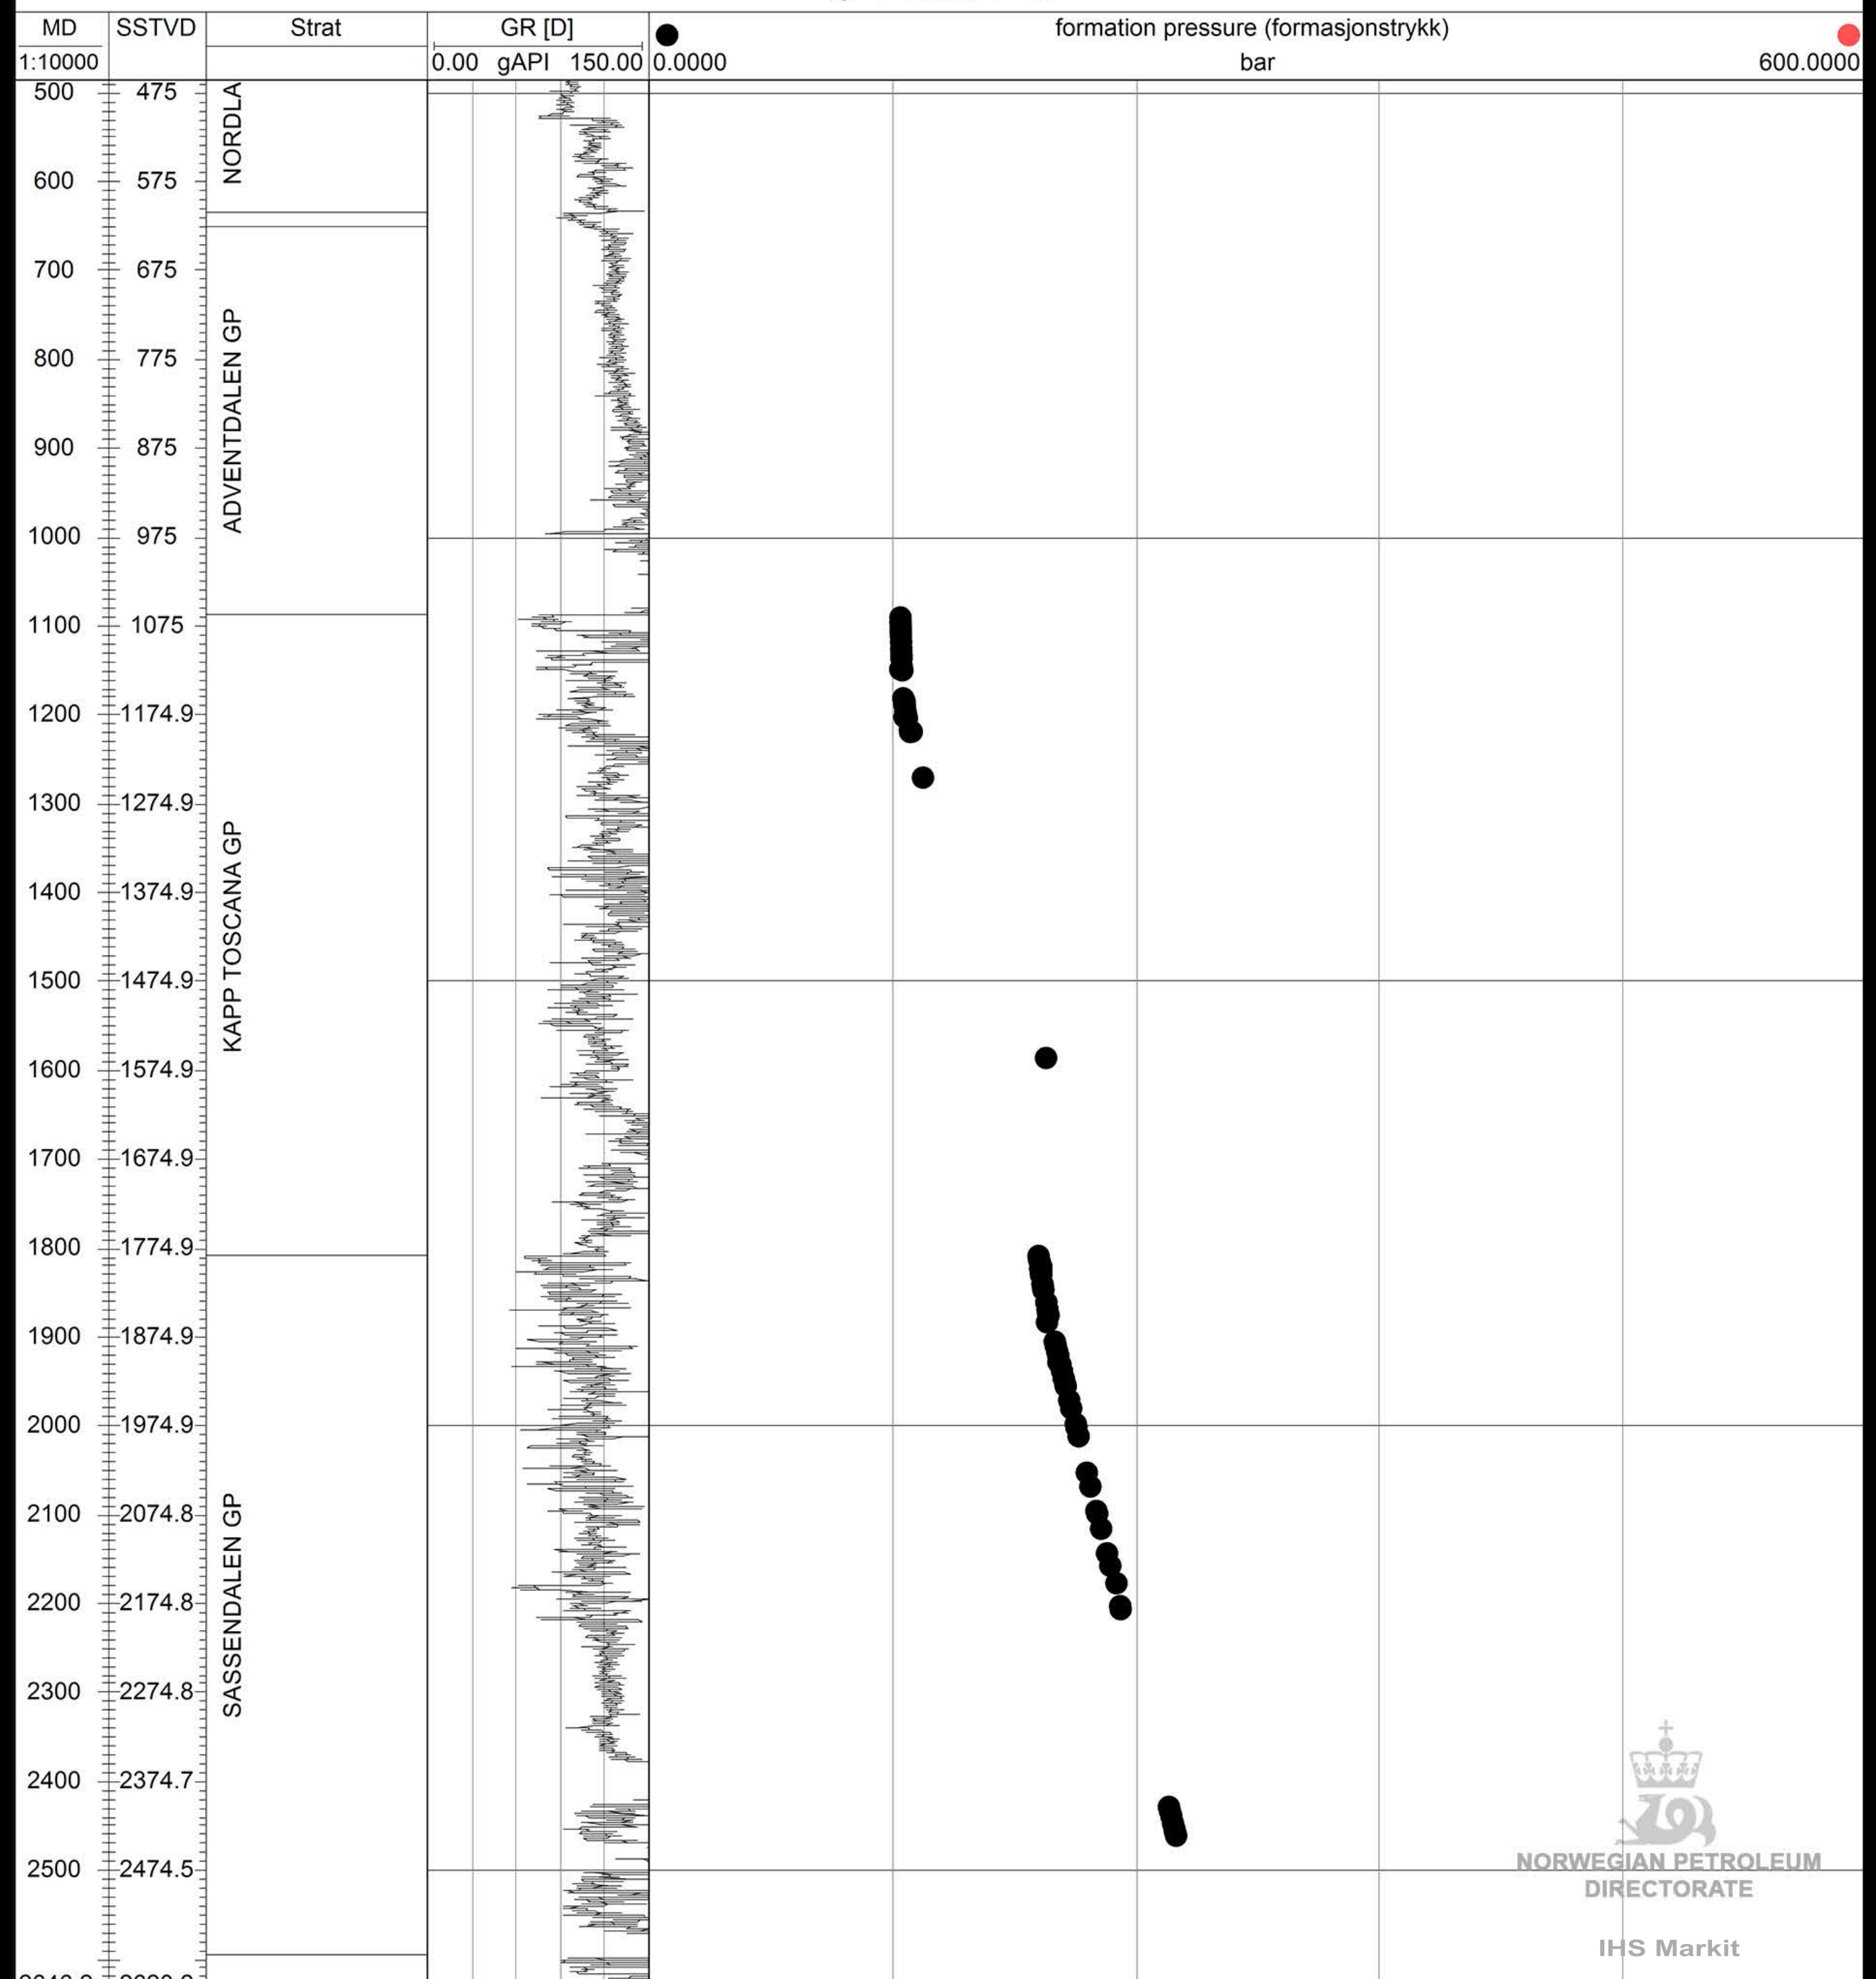

7122/7-3

NORWEGIAN PETROLEUM
DIRECTORATE

IHS Markit