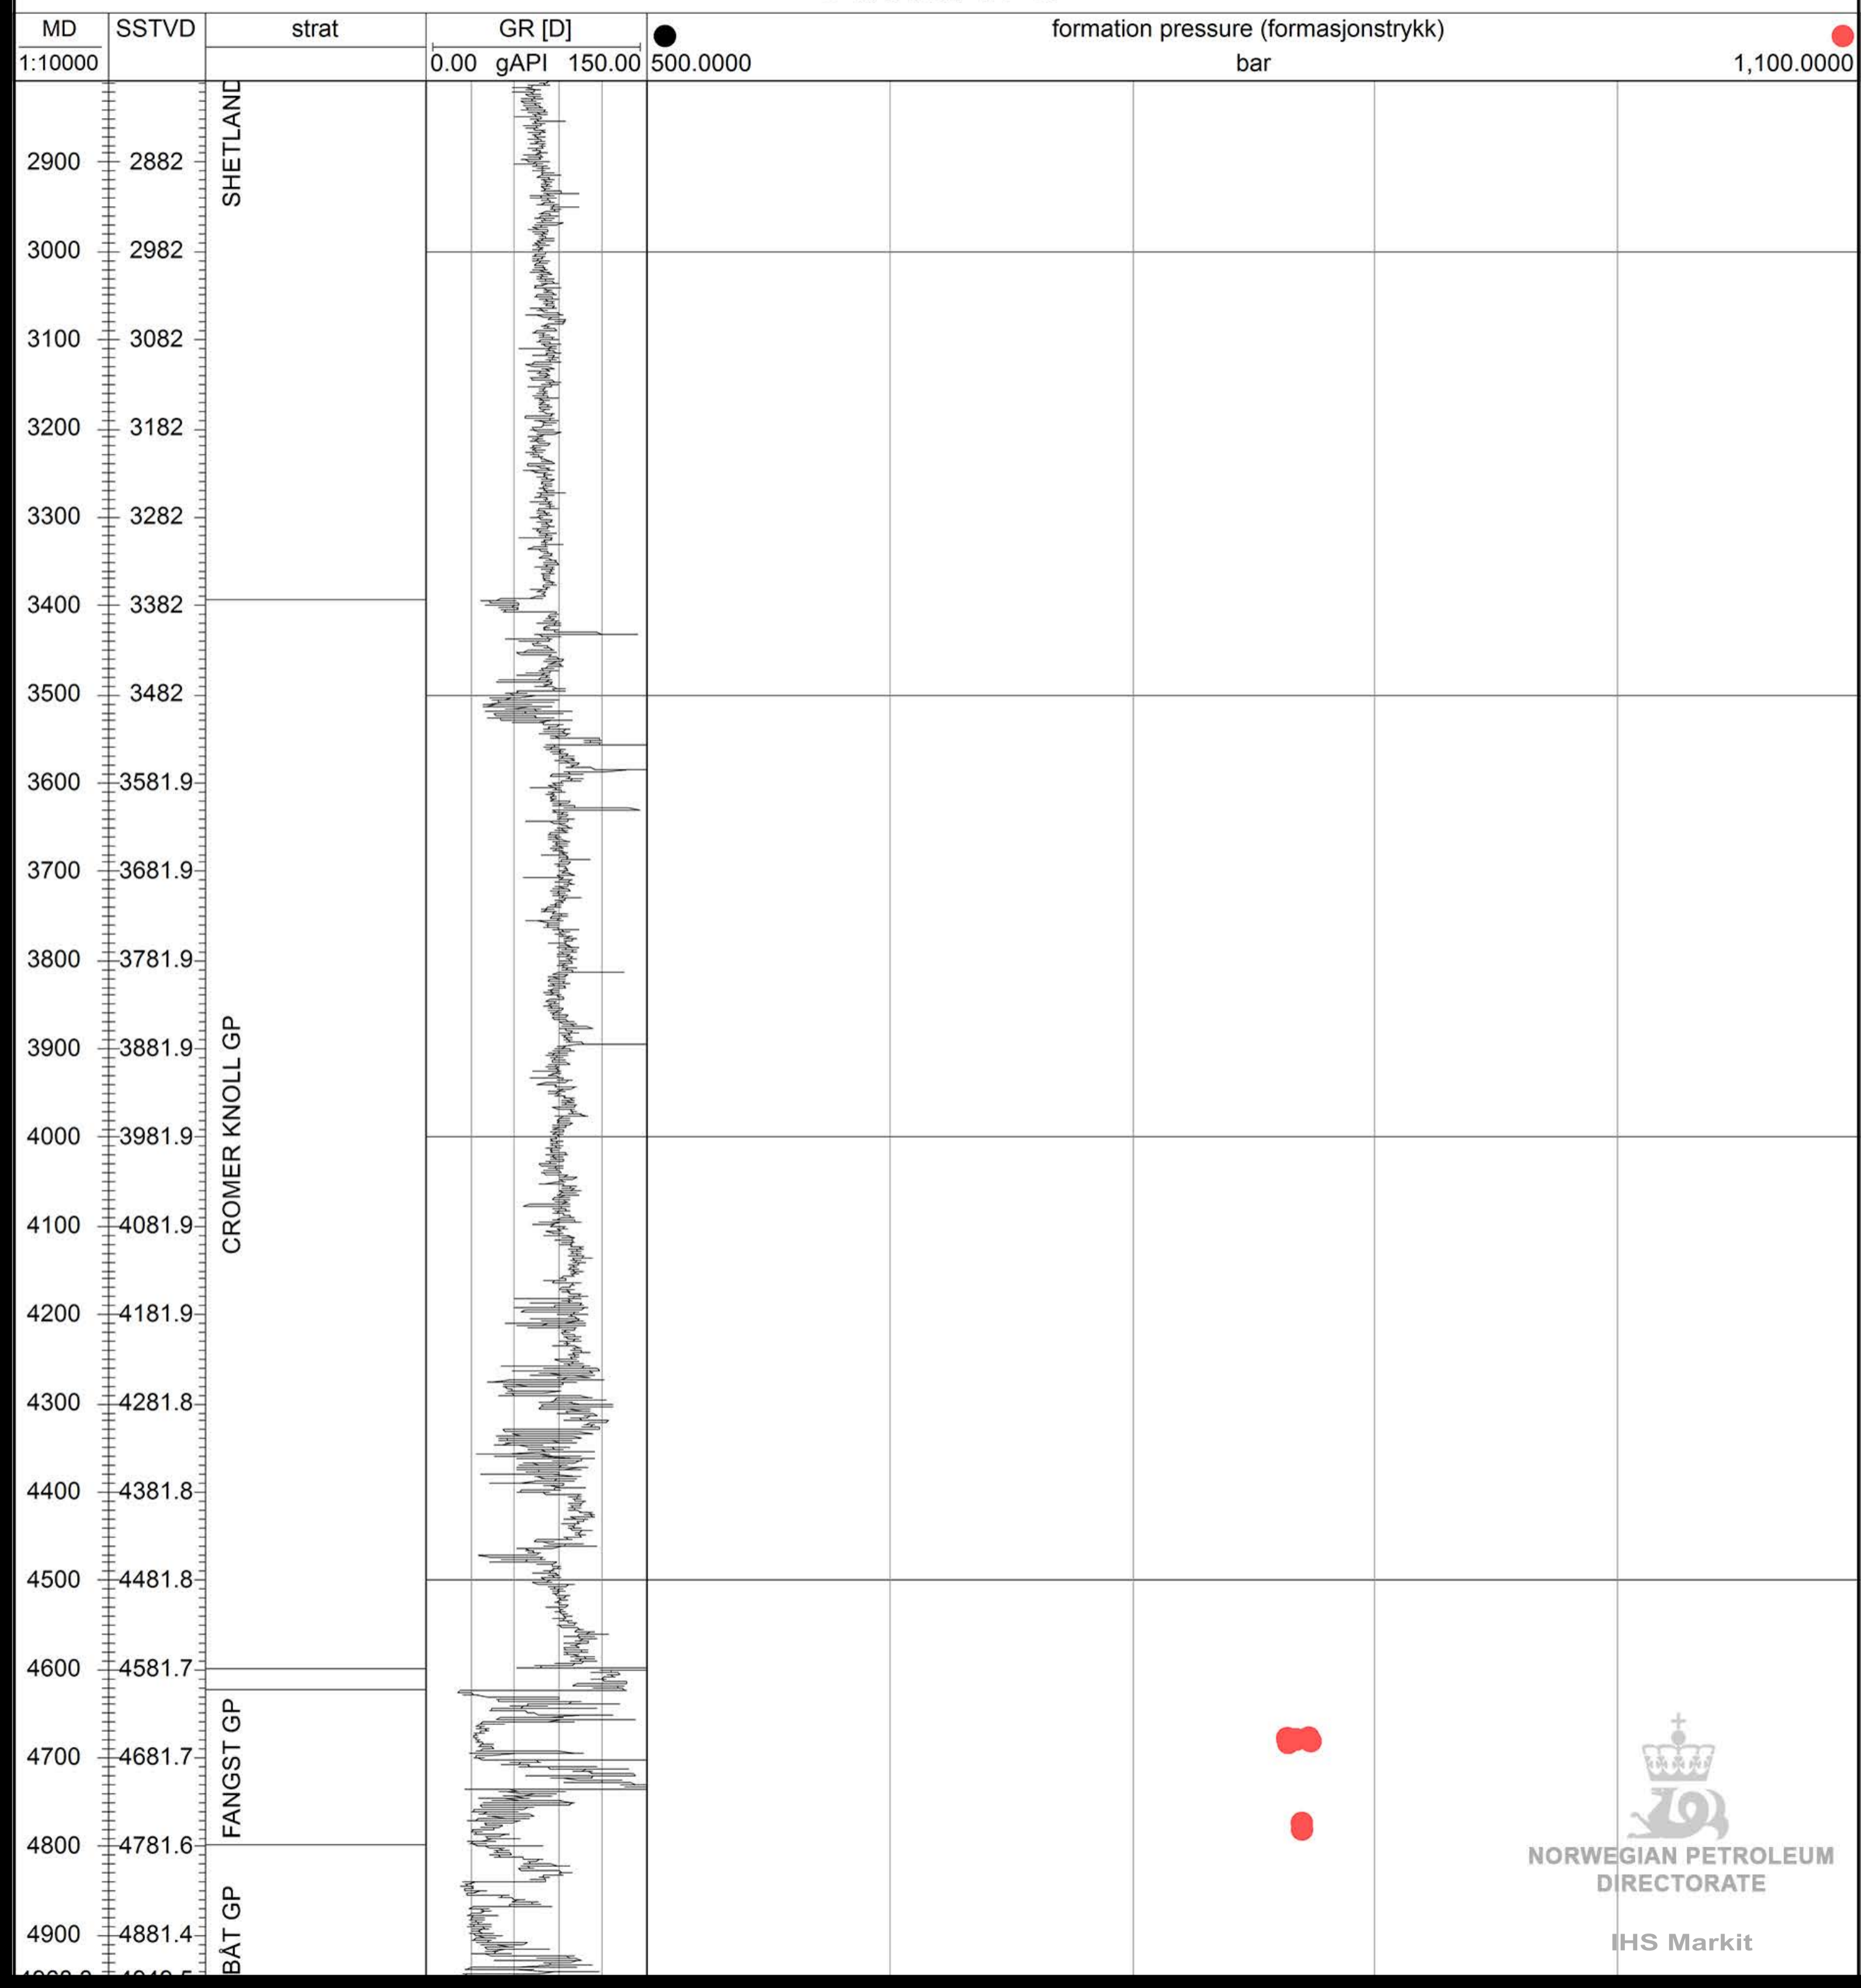

● 6506/11-8

NORWEGIAN PETROLEUM
DIRECTORATE

IHS Markit