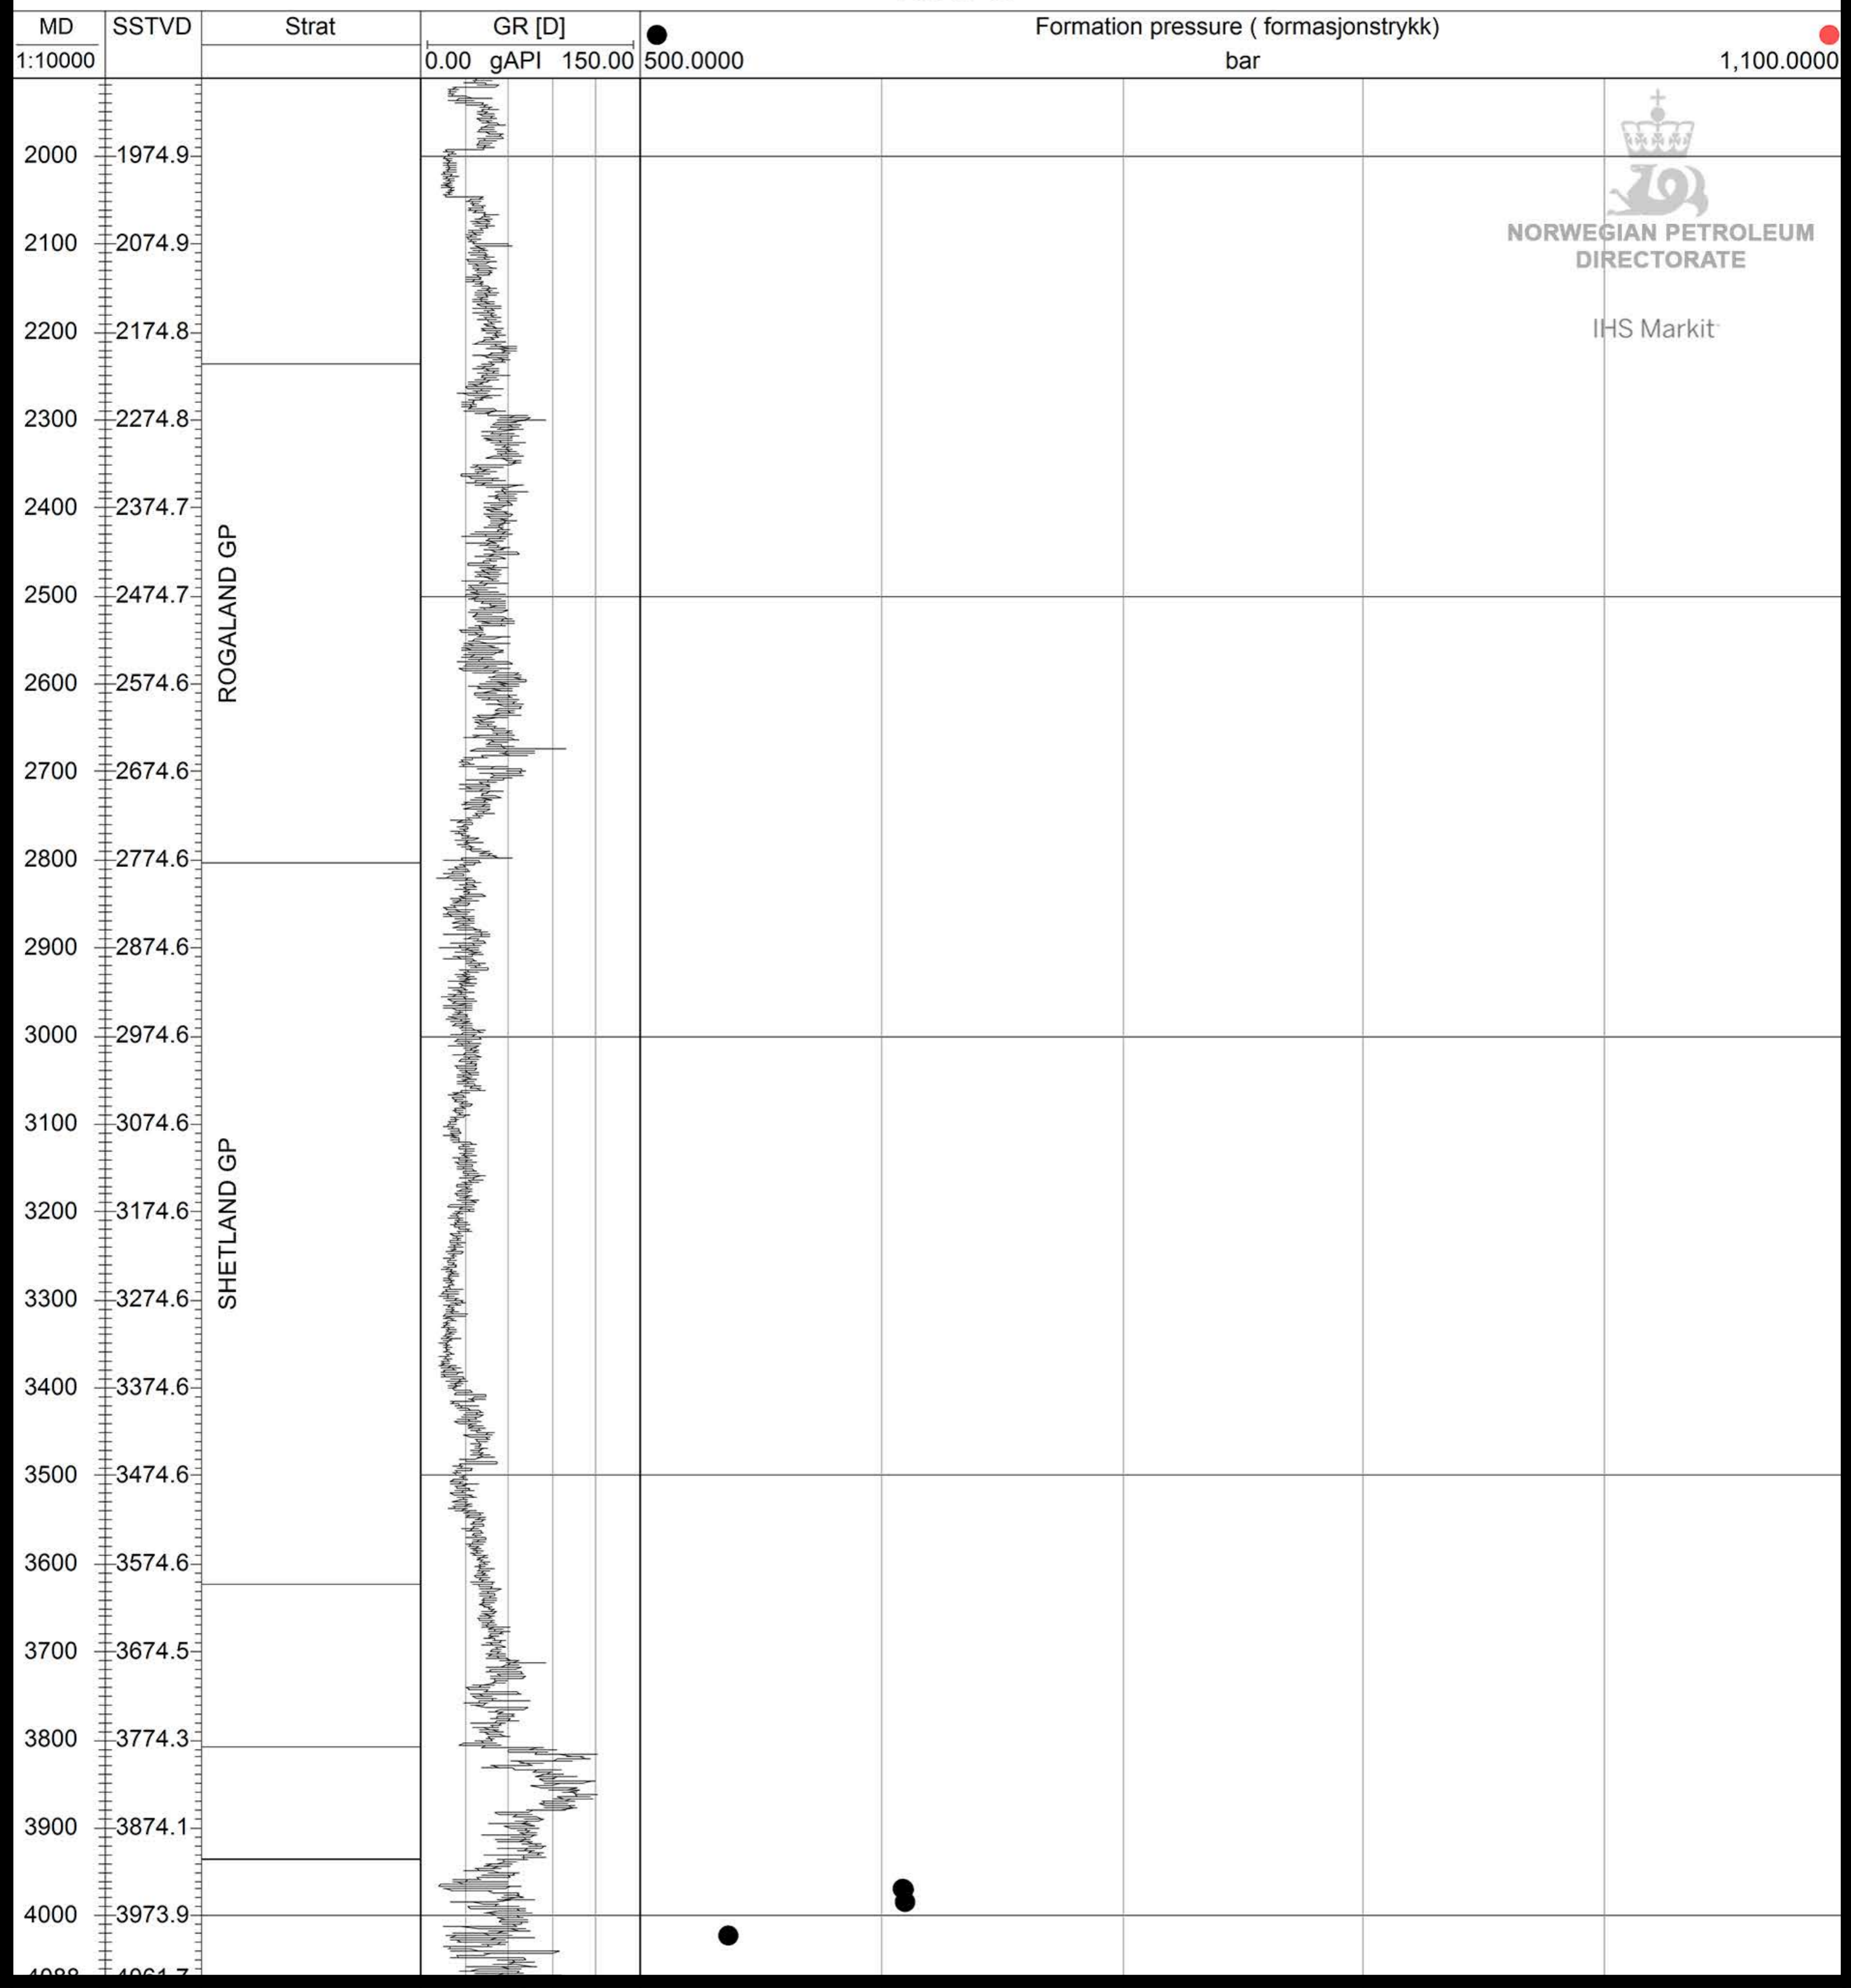

# ● 15/3-5

NORWEGIAN PETROLEUM DIRECTORATE

IHS Markit