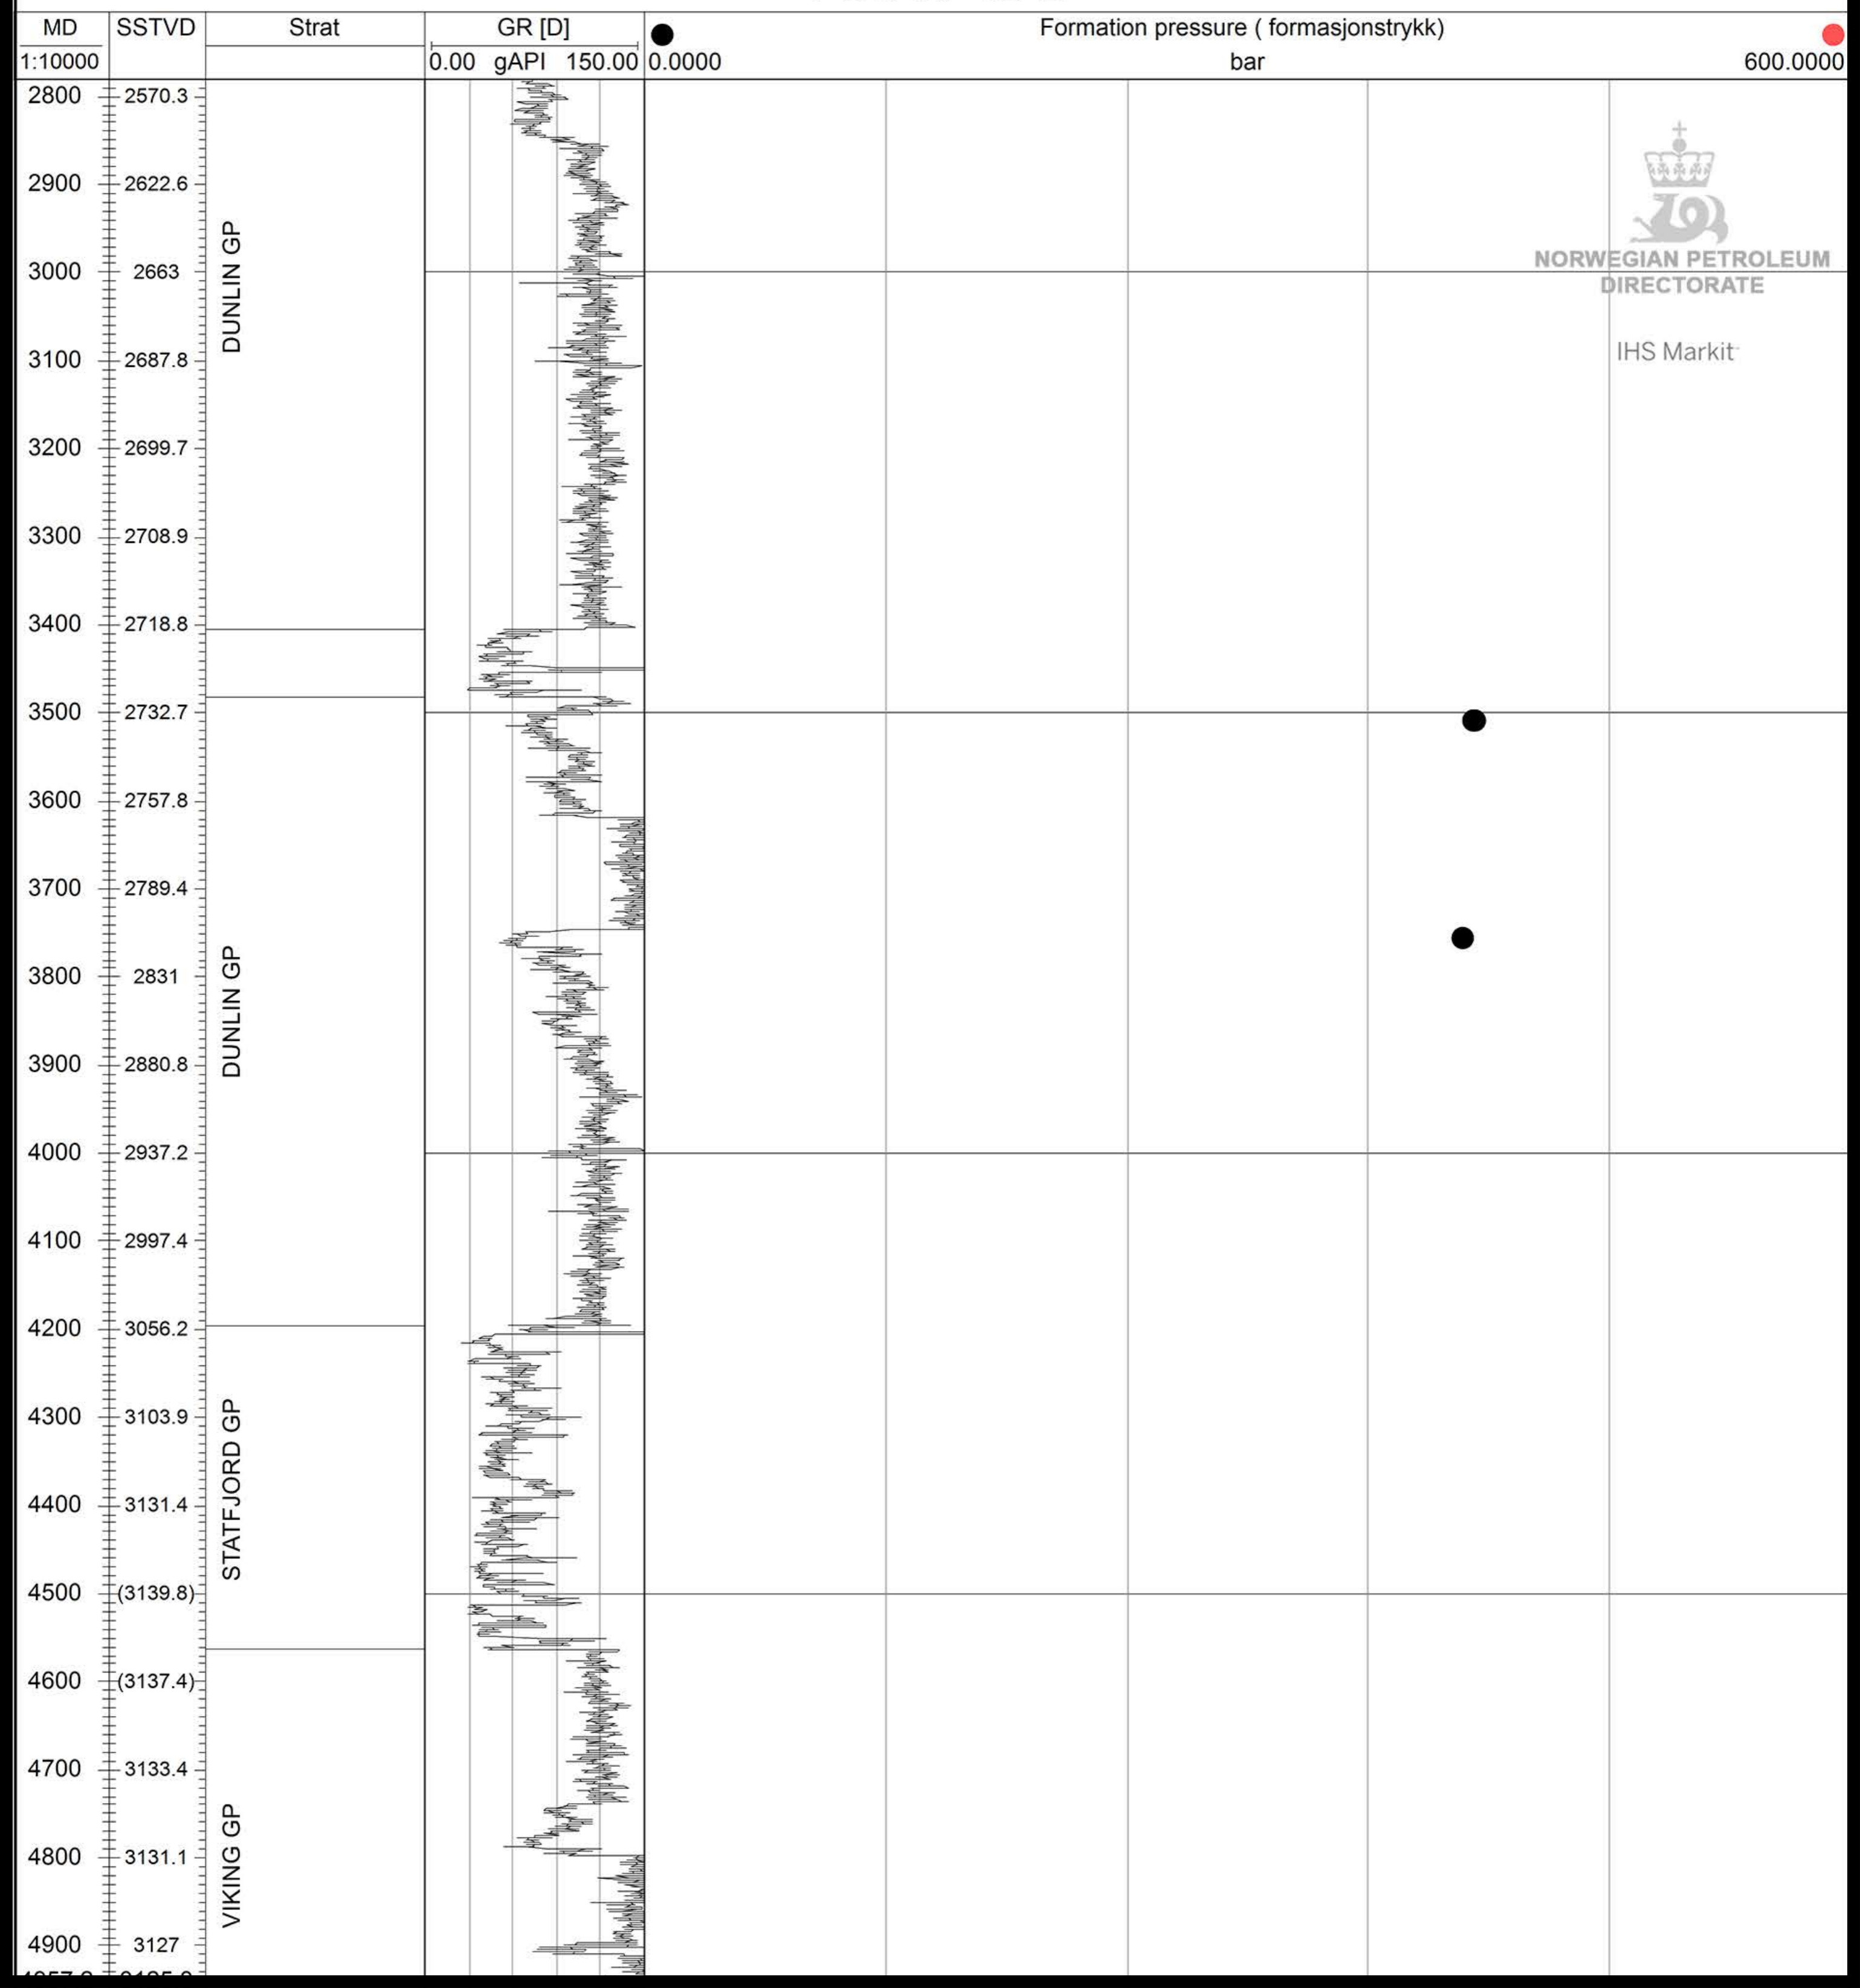

● 34/10-49 B

NORWEGIAN PETROLEUM
DIRECTORATE

IHS Markit