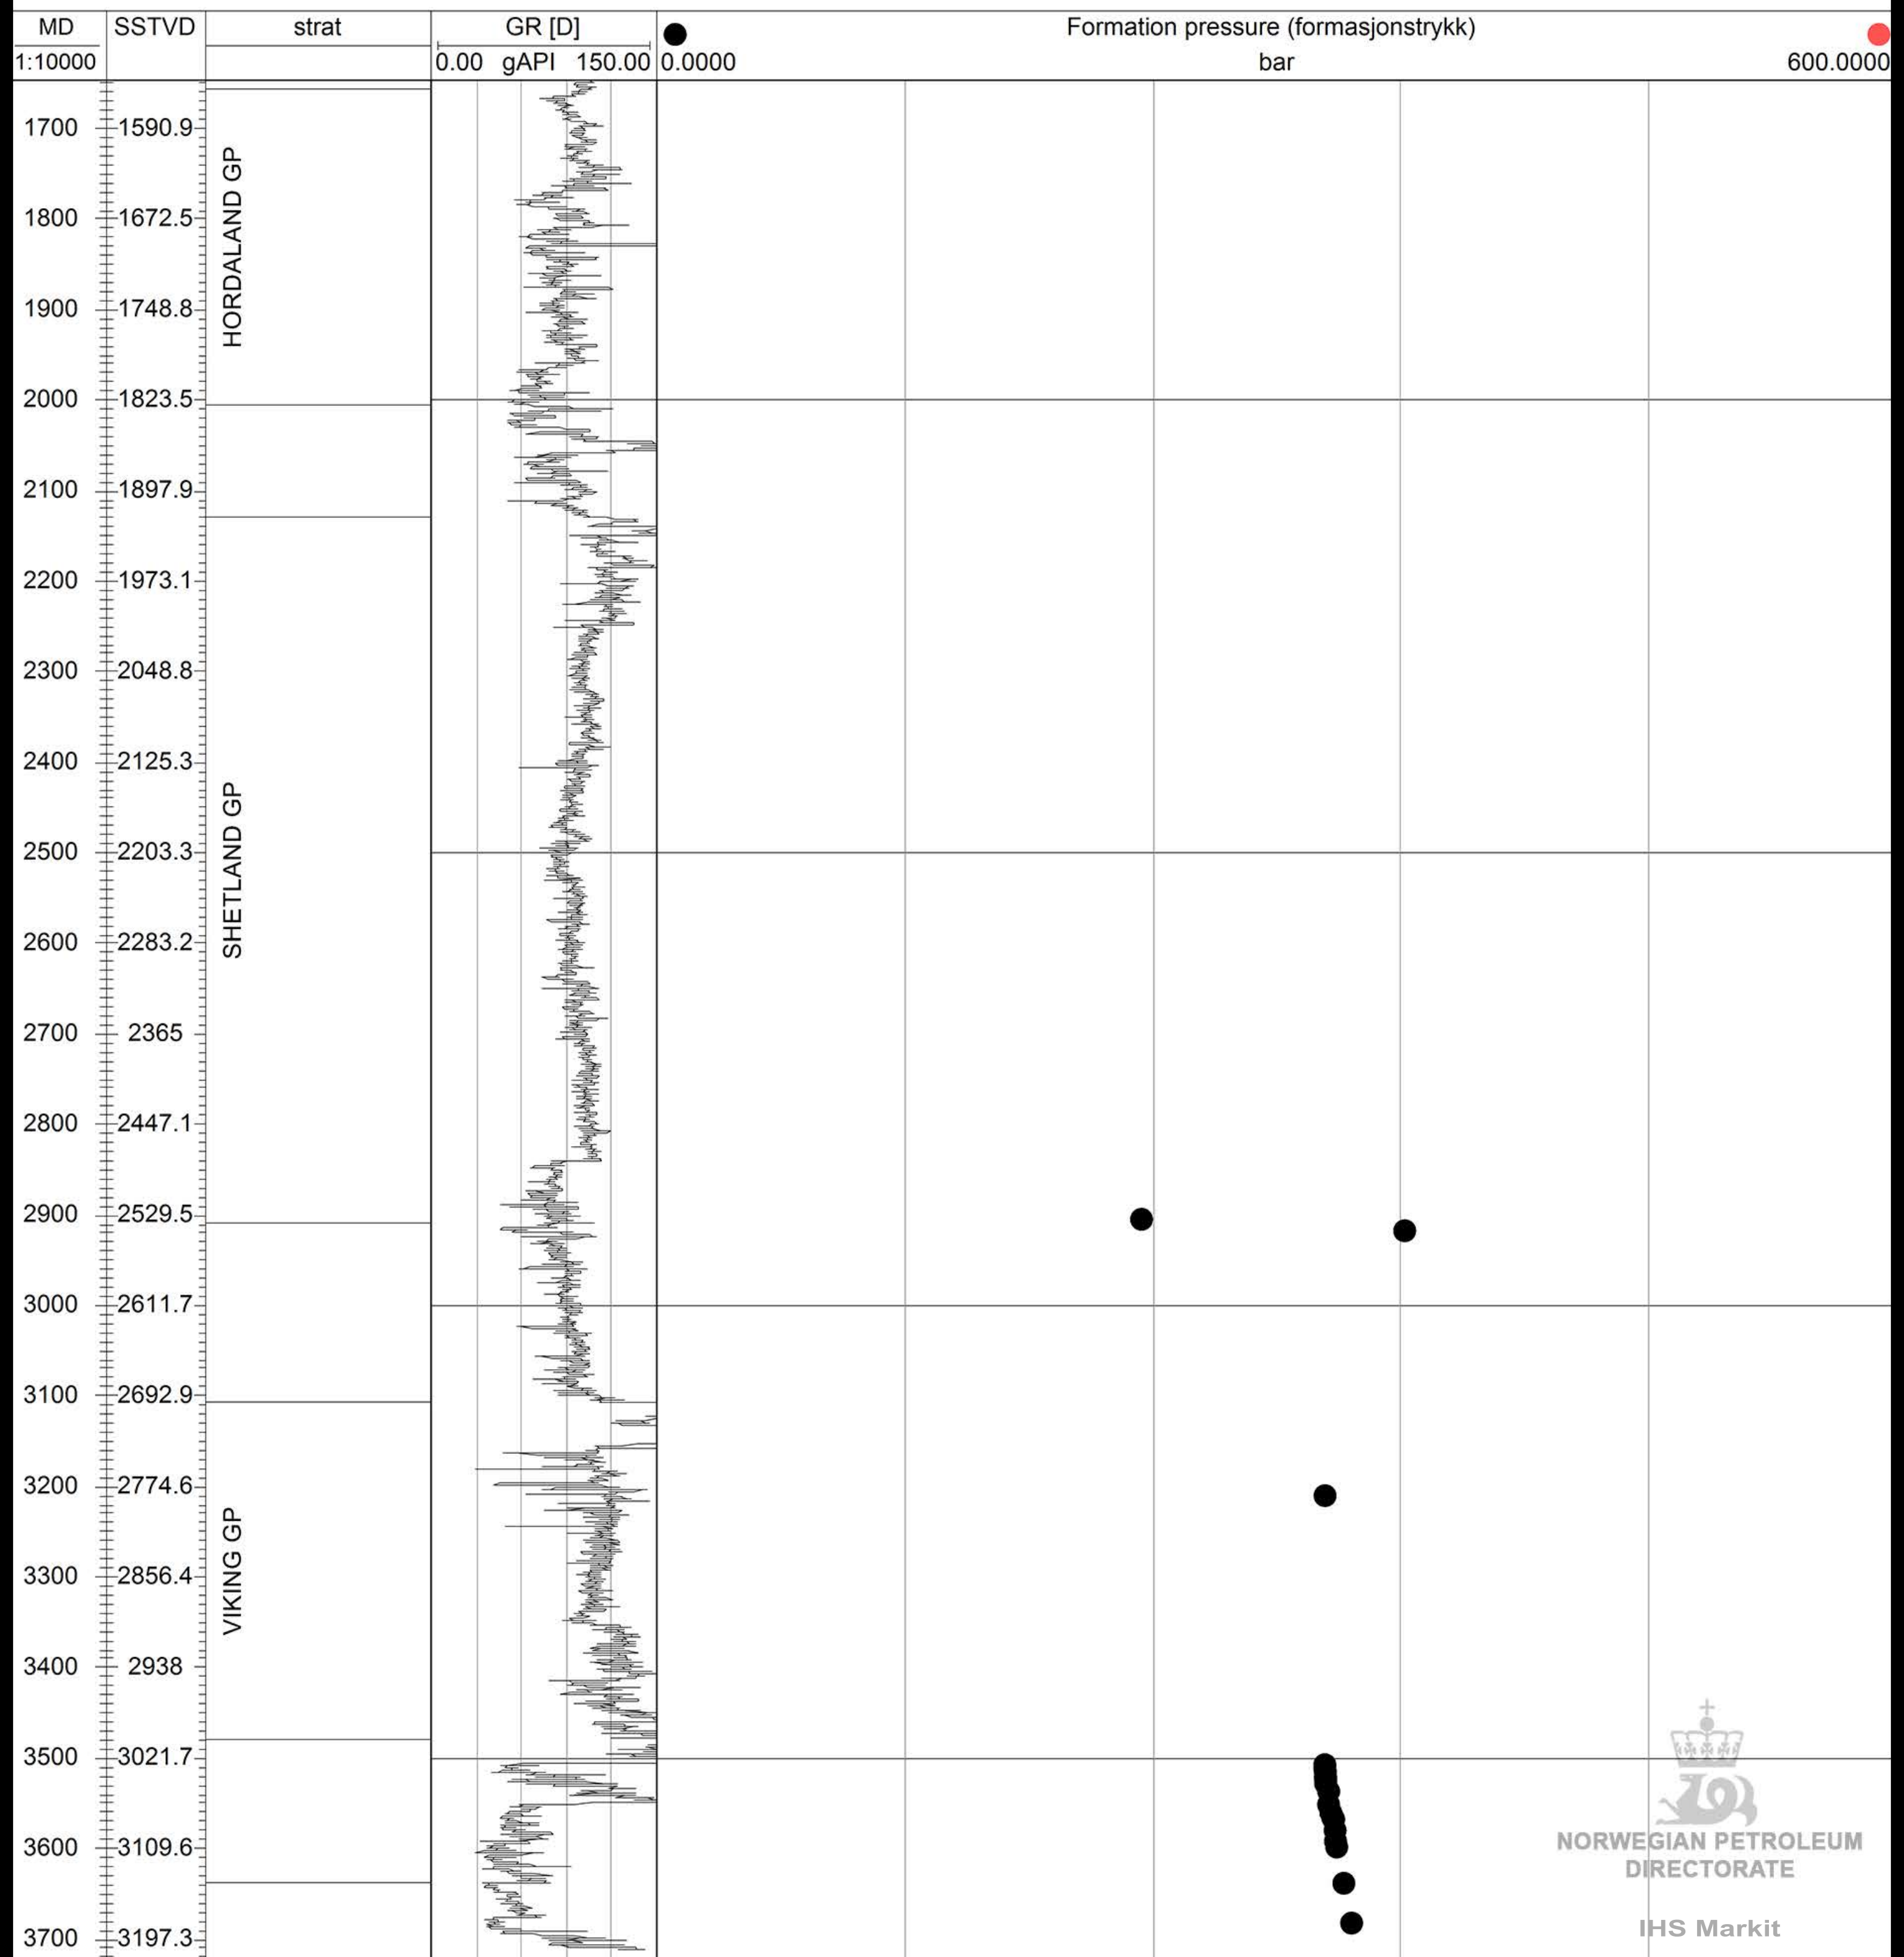

☀ 6608/10-11 S

NORWEGIAN PETROLEUM
DIRECTORATE

IHS Markit