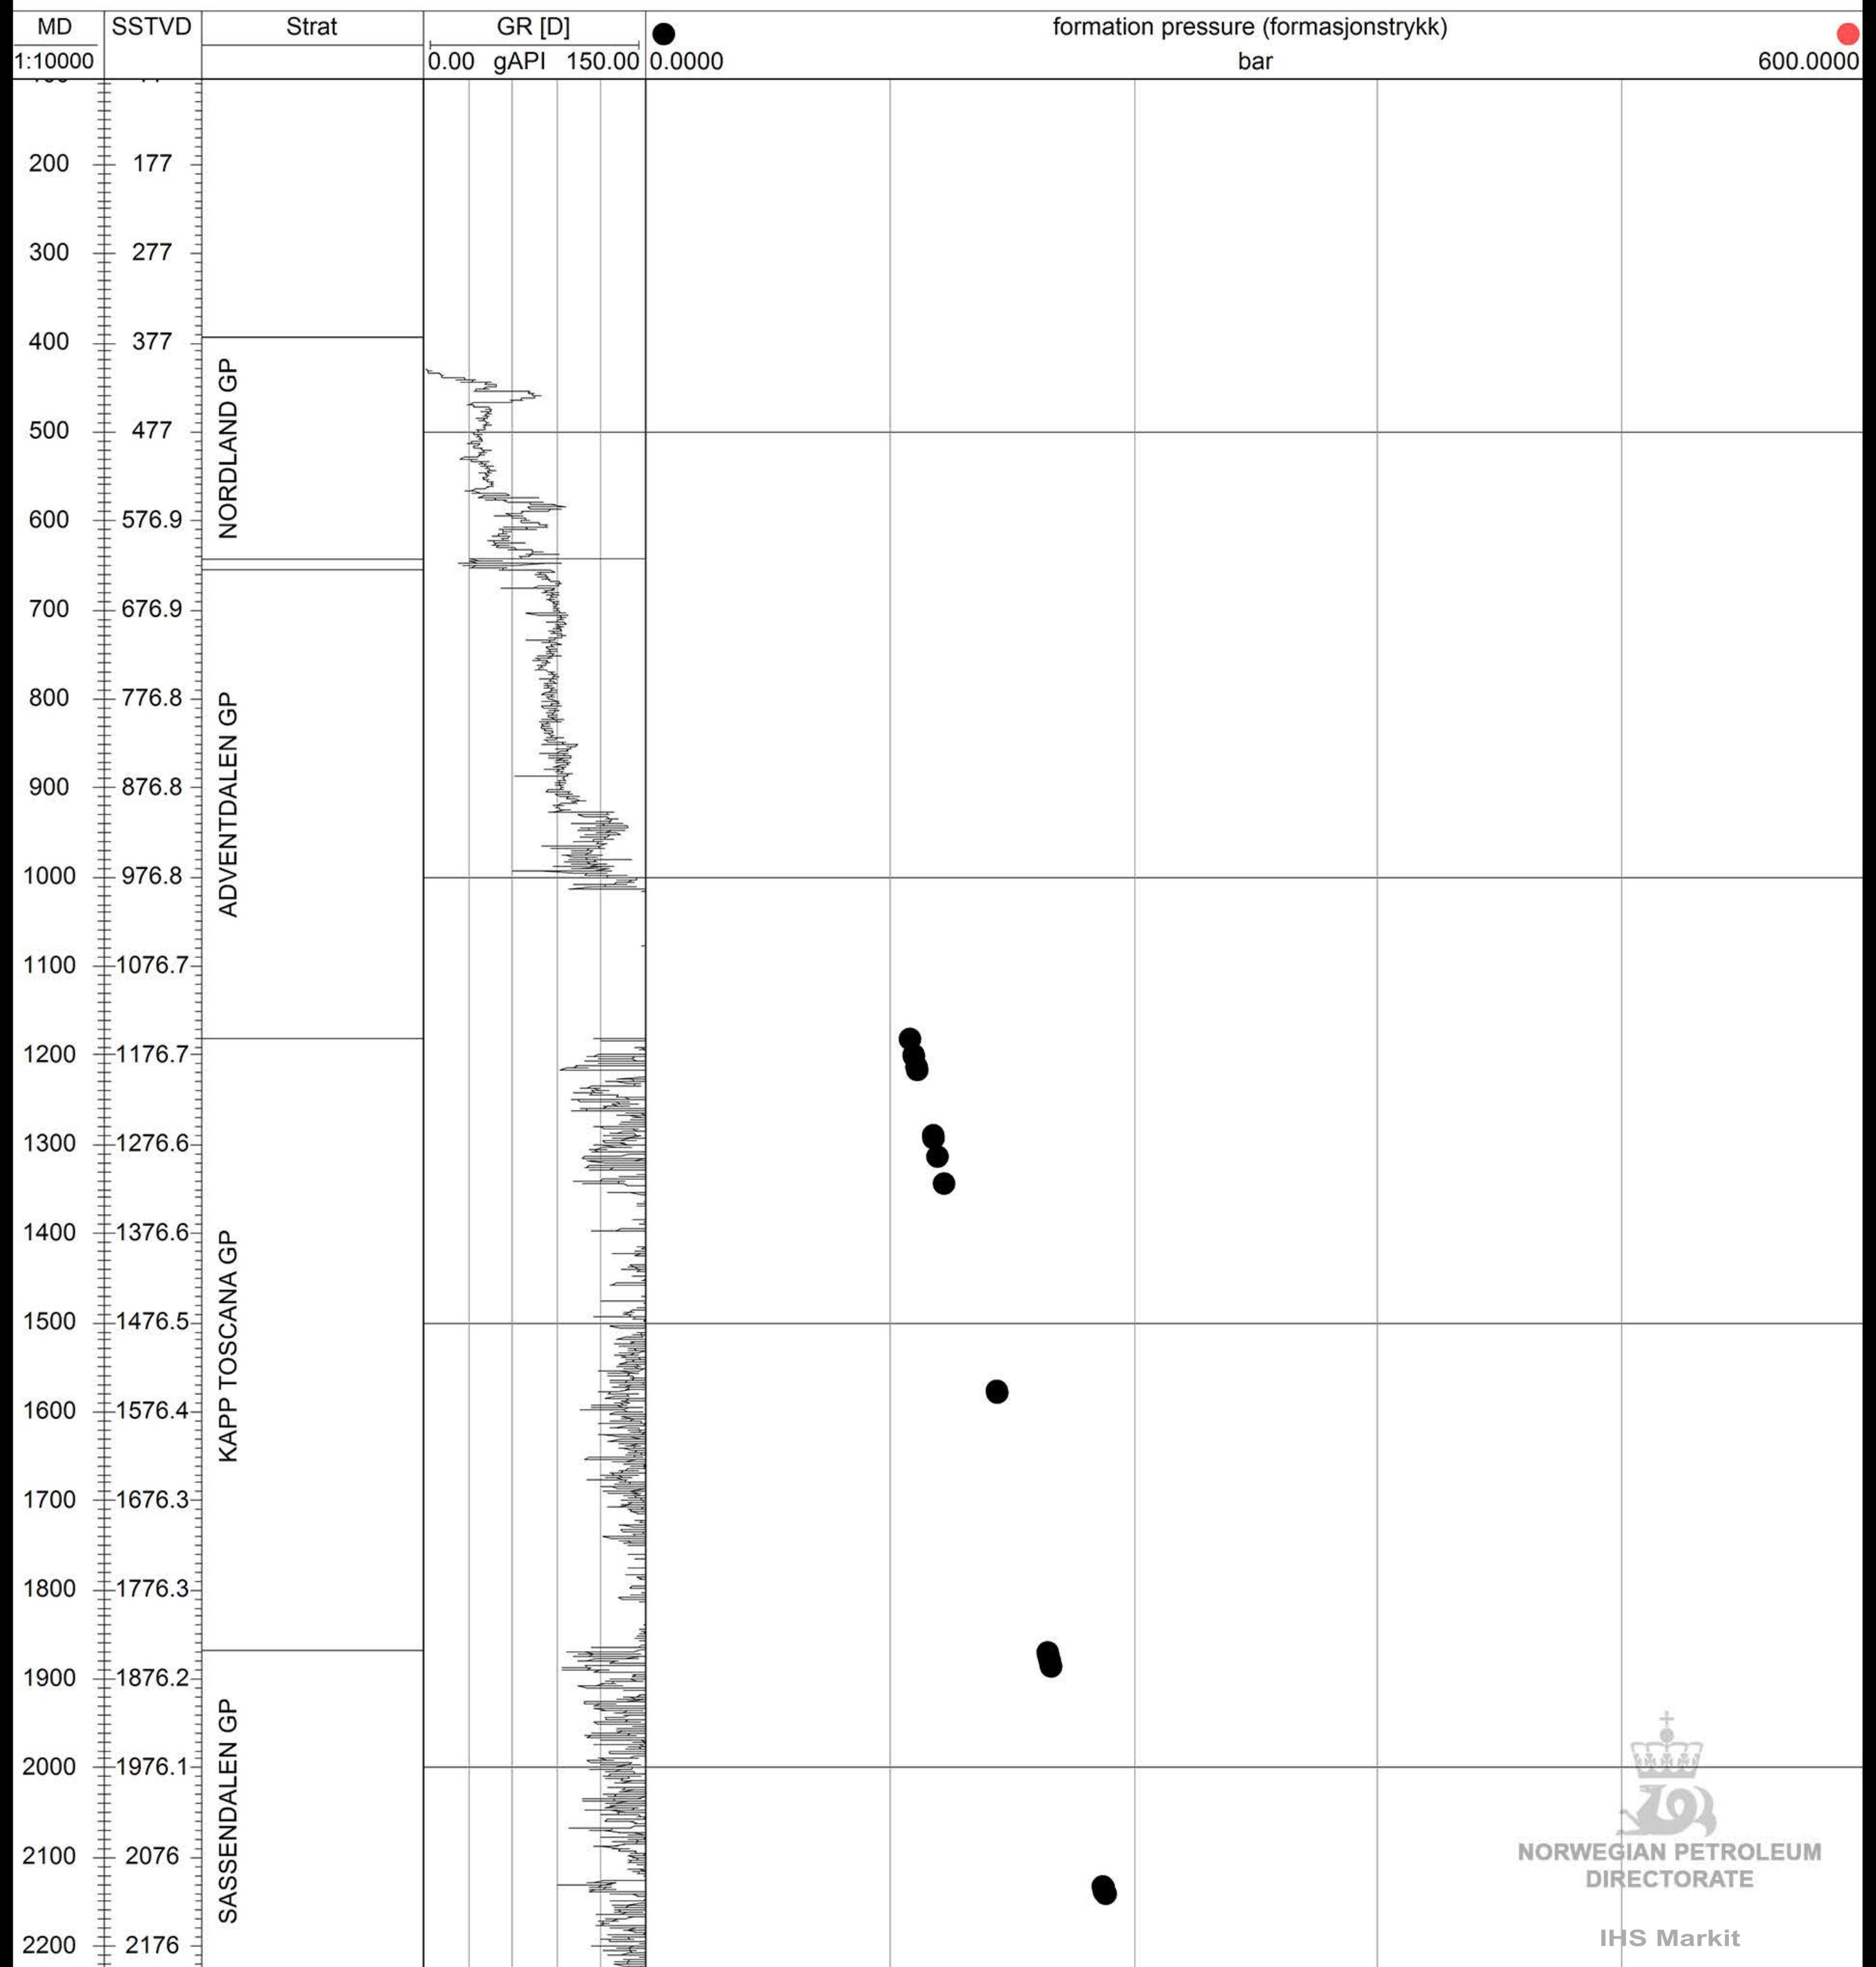

7122/7-5

NORWEGIAN PETROLEUM
DIRECTORATE

IHS Markit