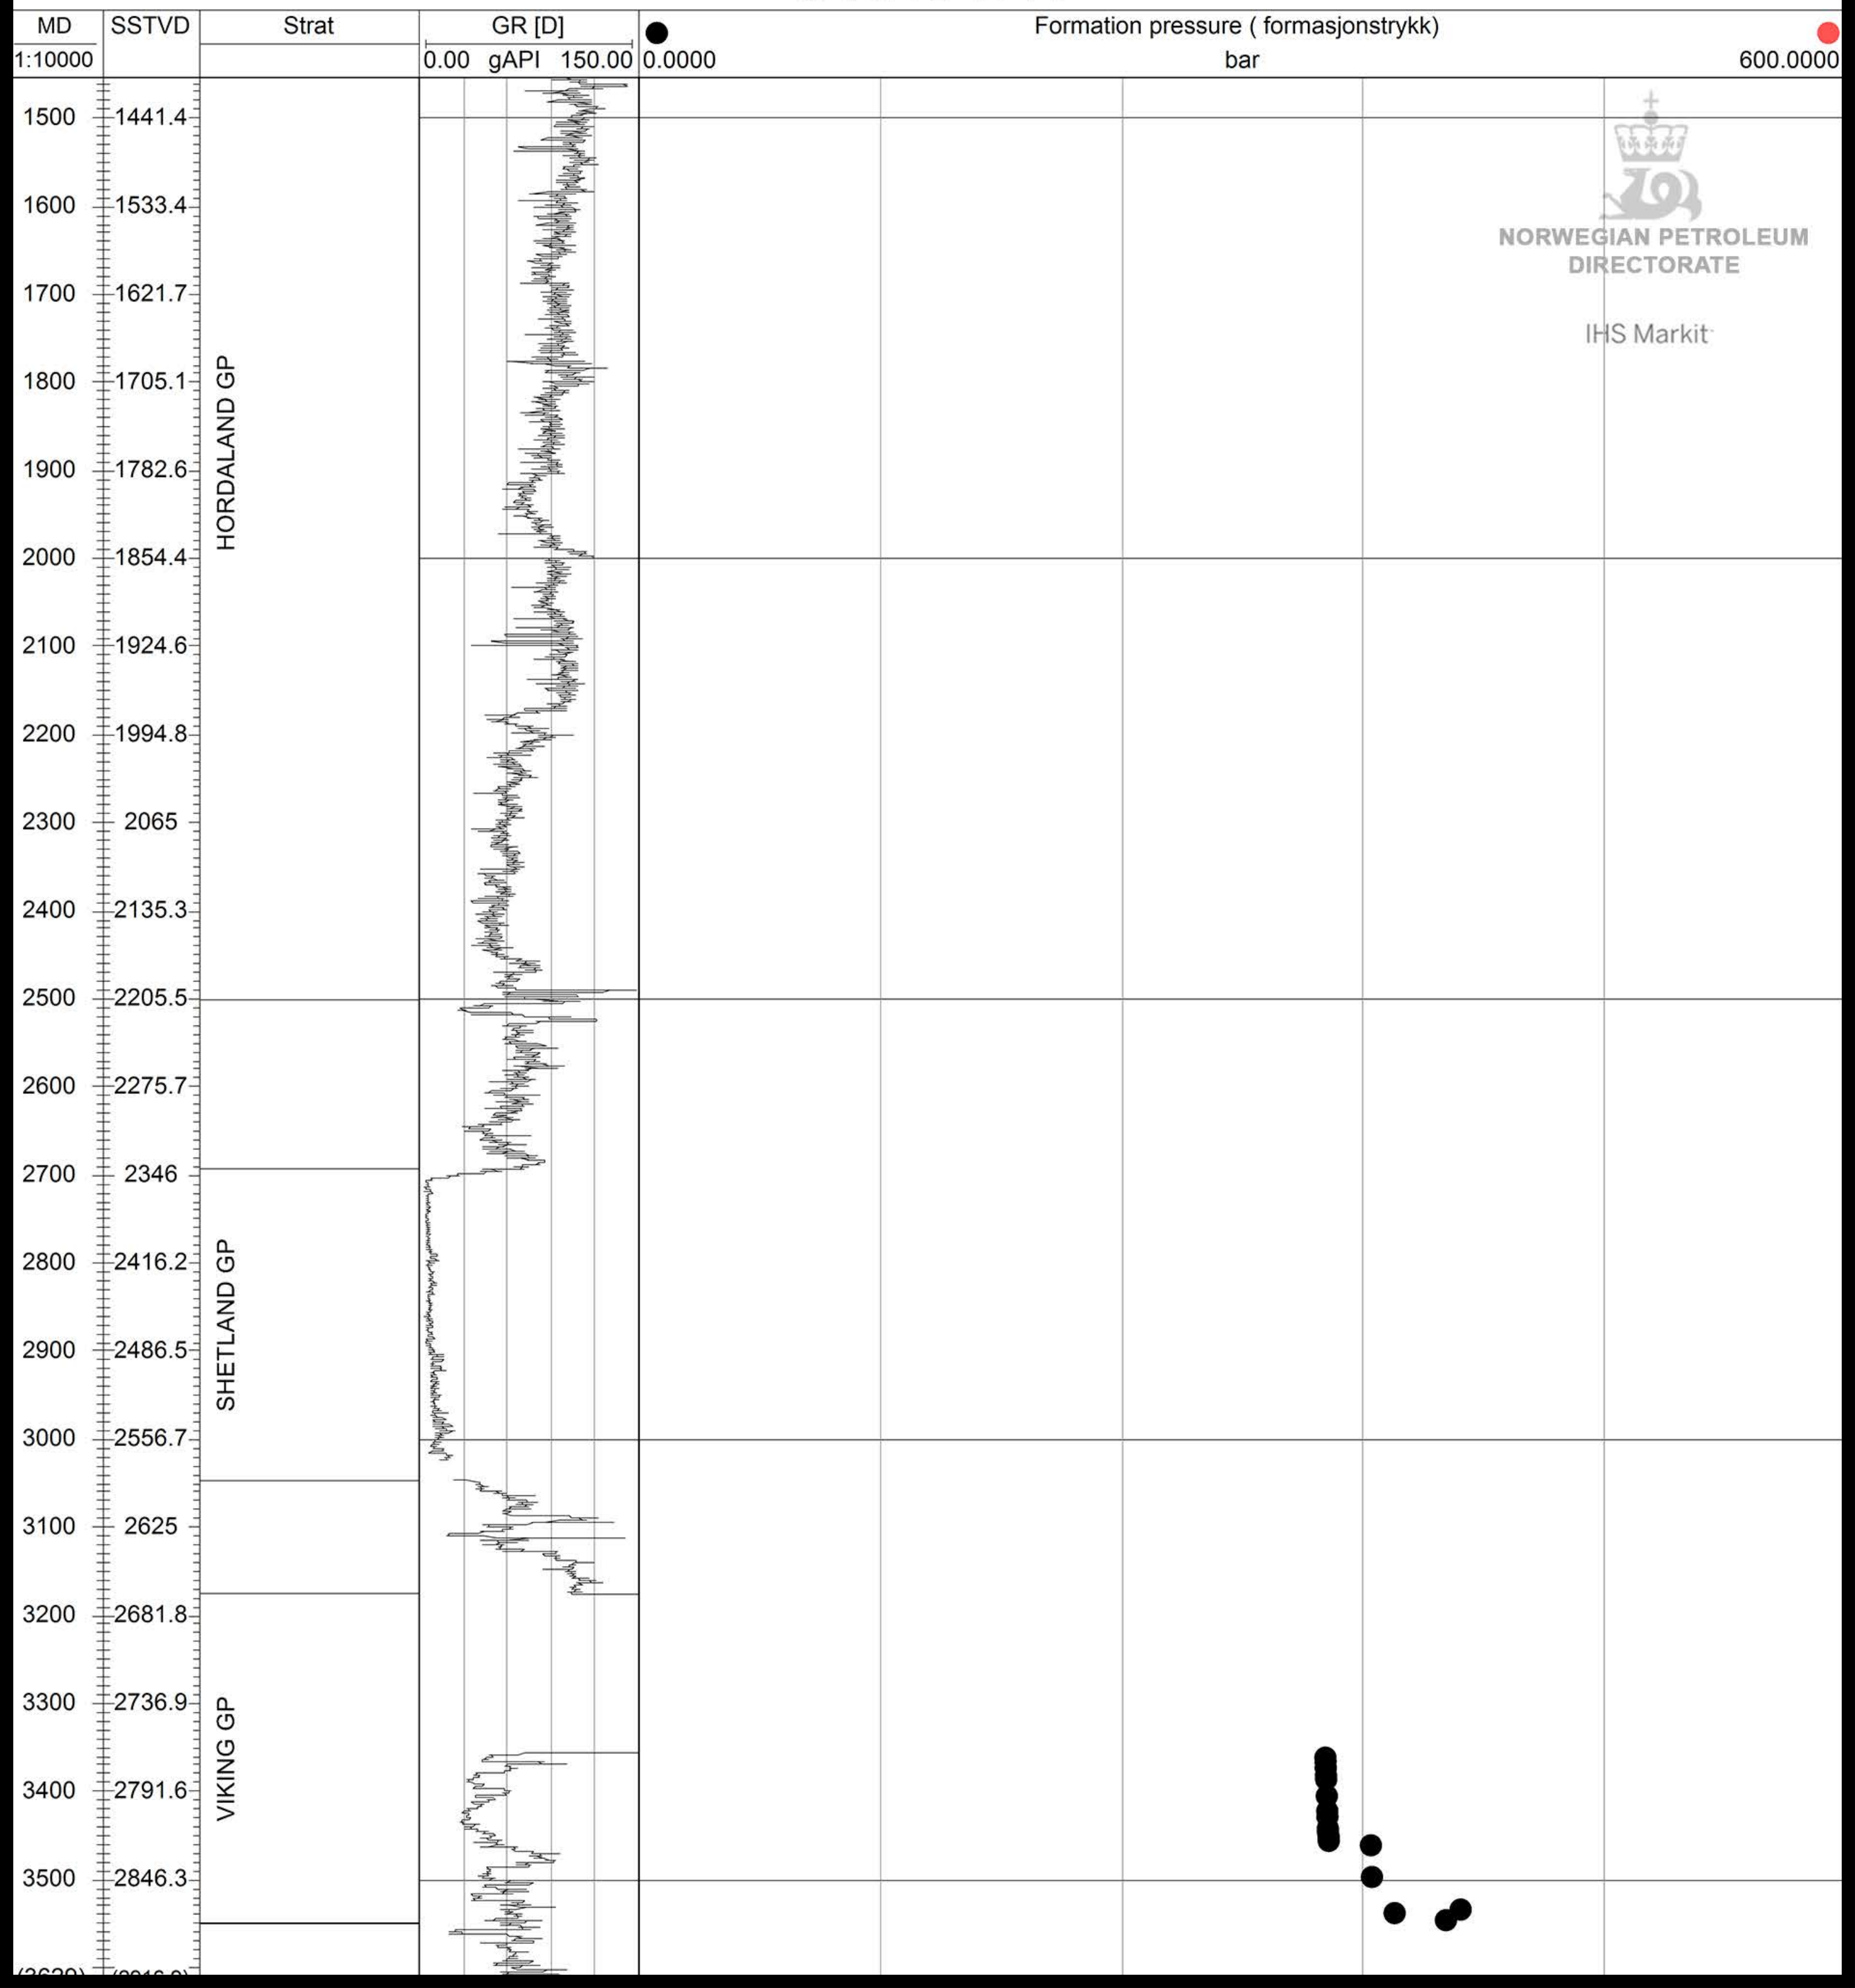

🔧 15/12-17 A

 NORWEGIAN PETROLEUM
 DIRECTORATE
 IHS Markit