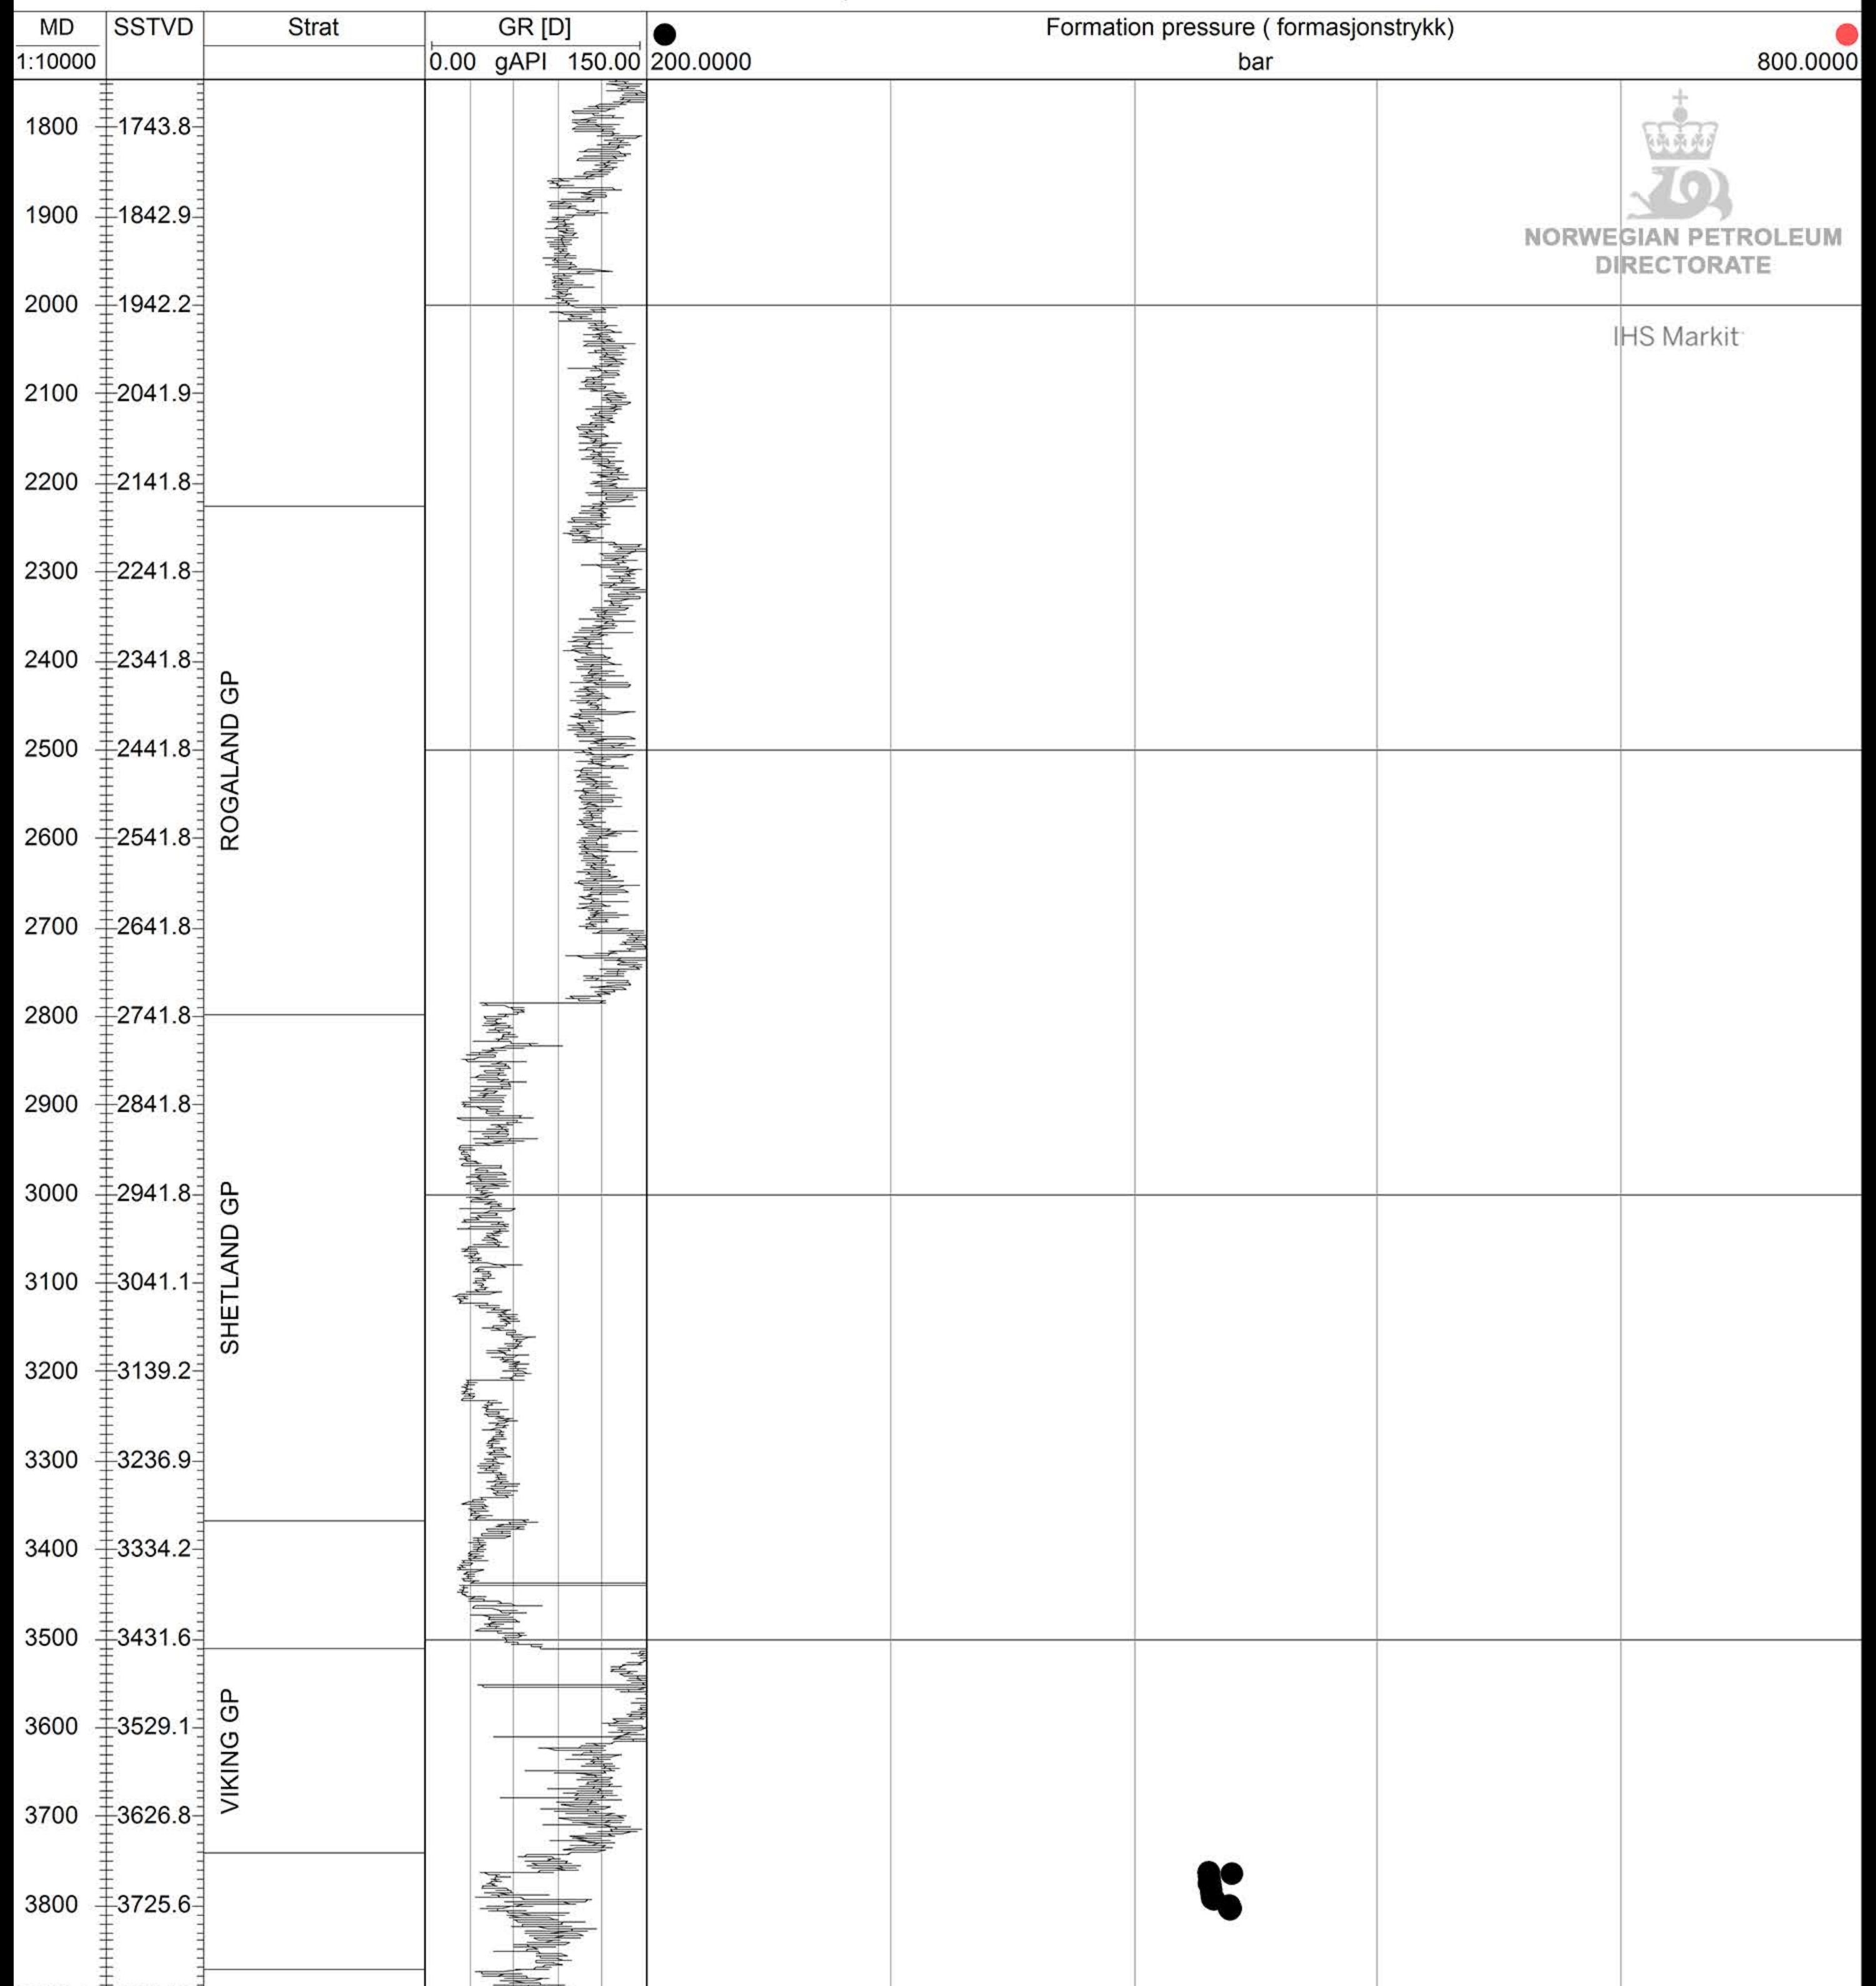

15/6-9 S

NORWEGIAN PETROLEUM
DIRECTORATE

IHS Markit