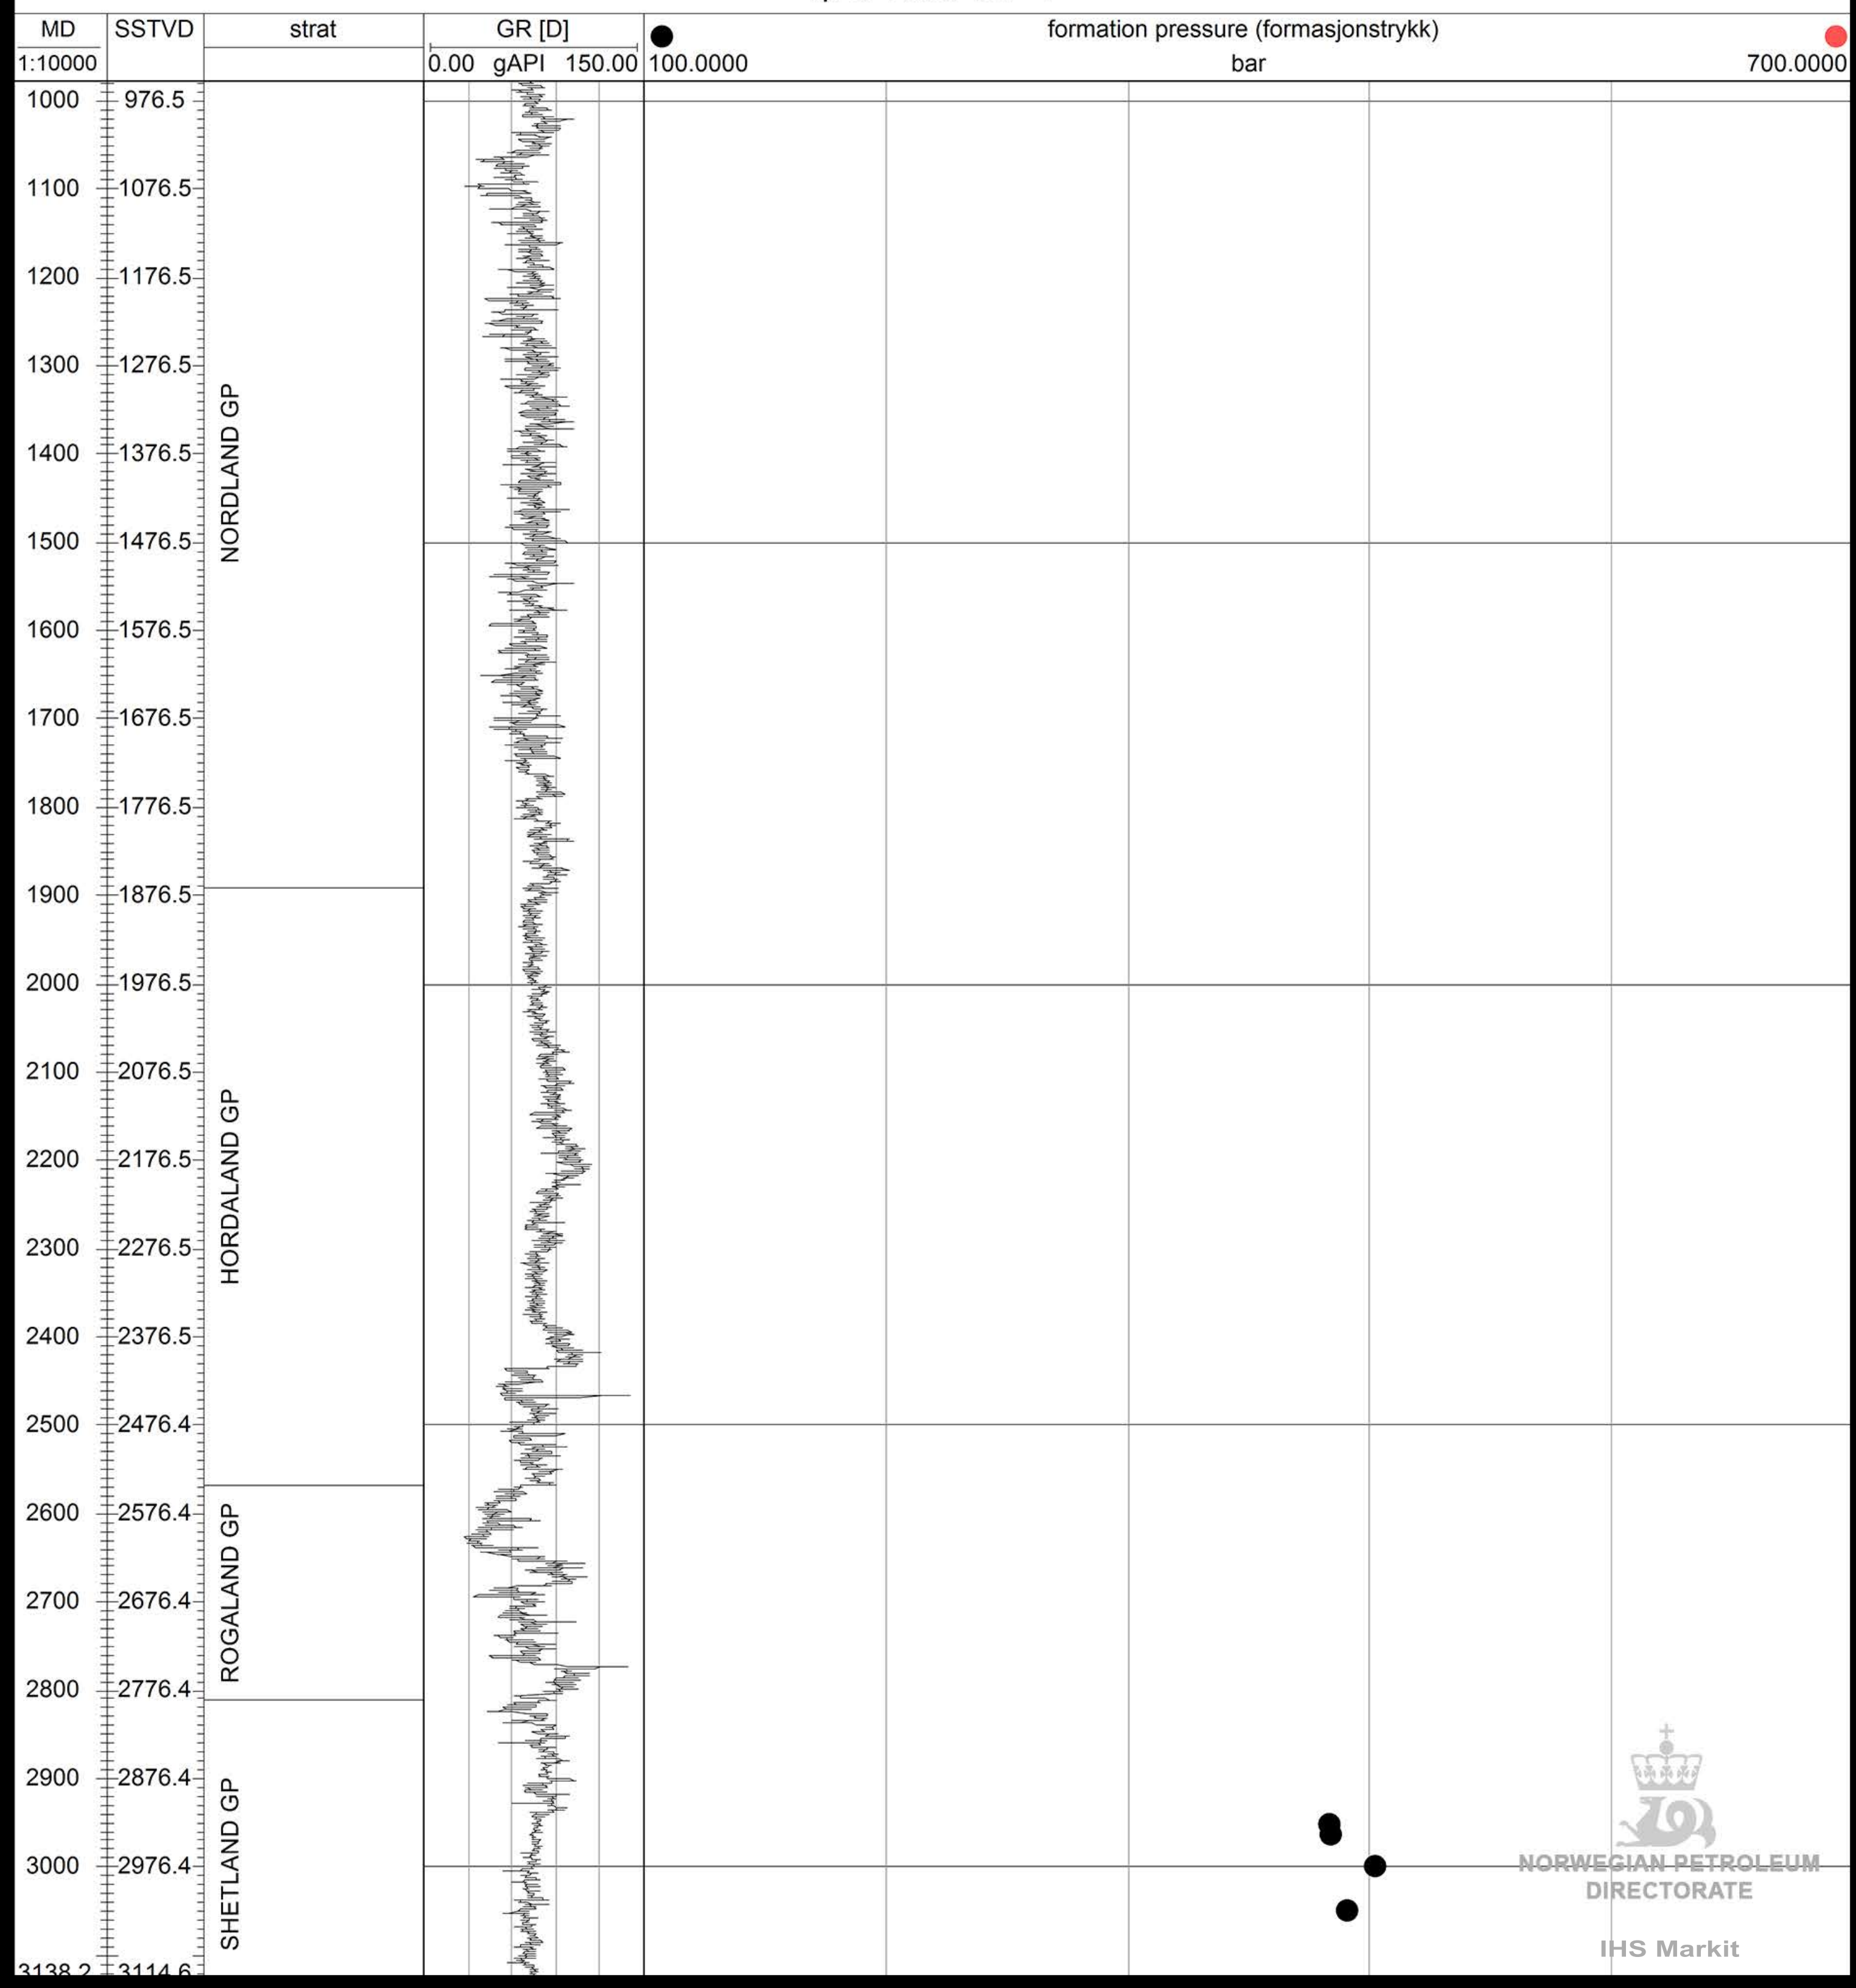

☀ 6405/10-1

NORWEGIAN PETROLEUM
DIRECTORATE

IHS Markit