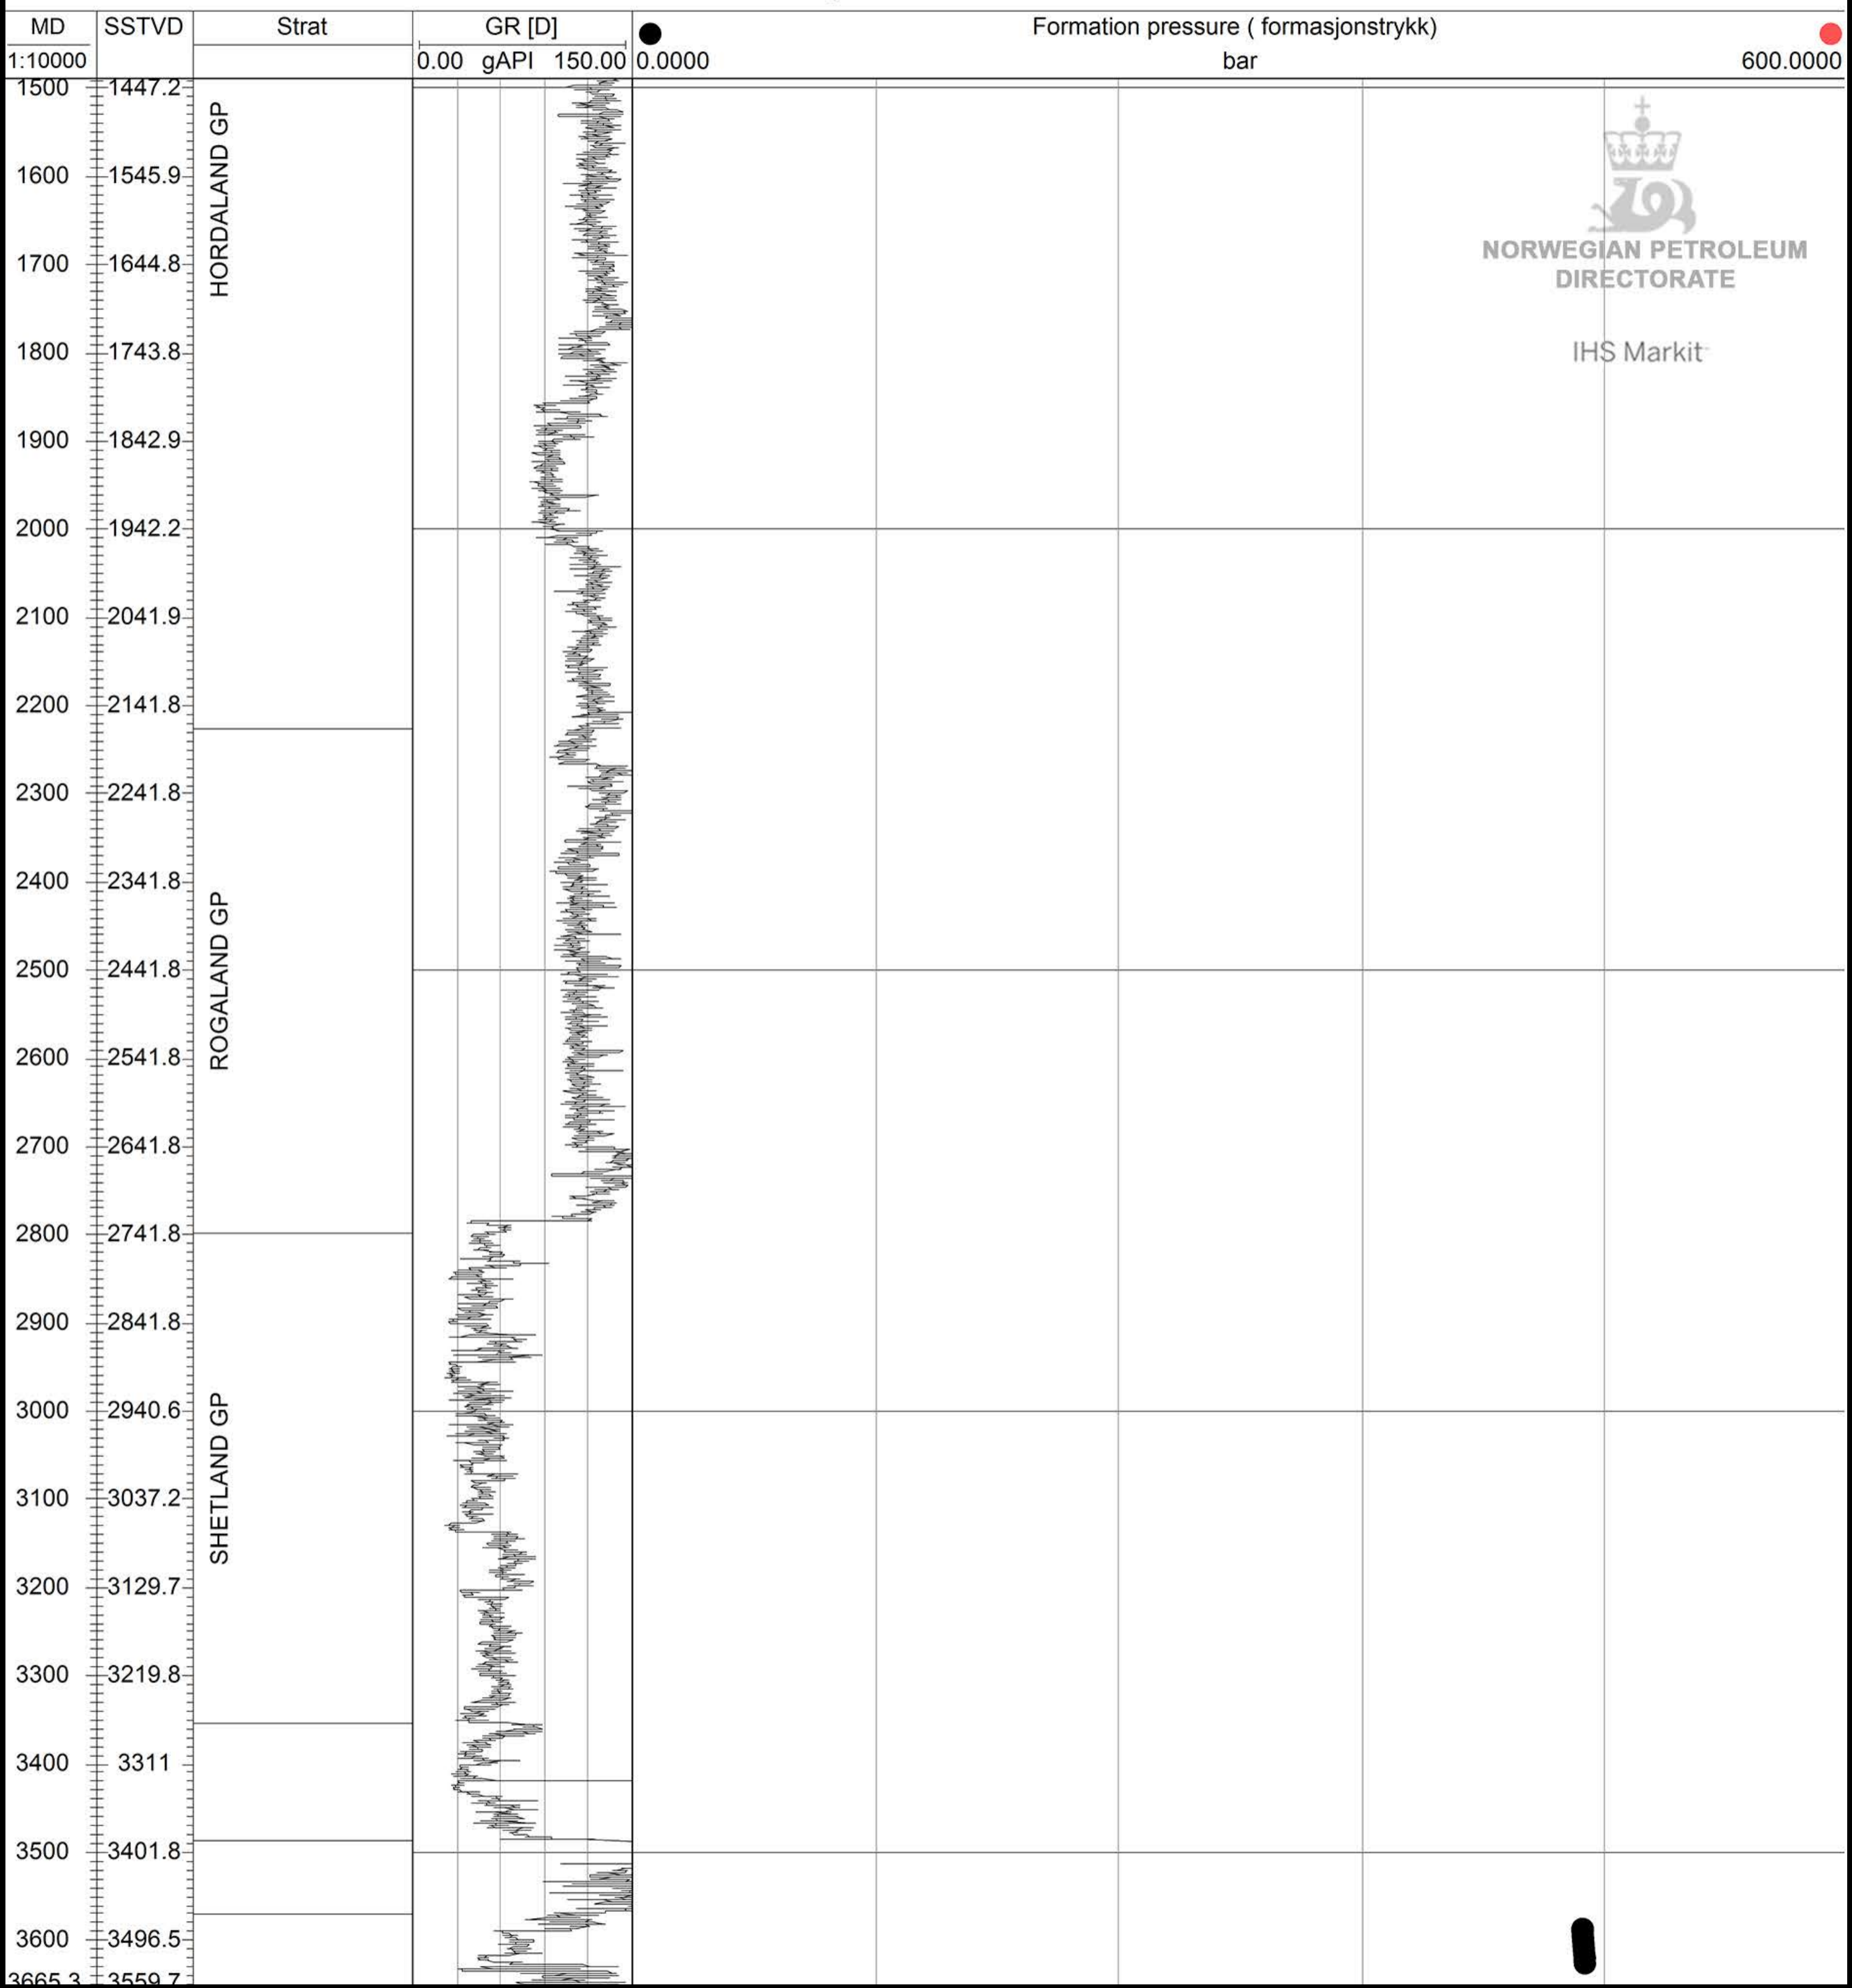

🔧 15/6-9 A

NORWEGIAN PETROLEUM DIRECTORATE
 IHS Markit