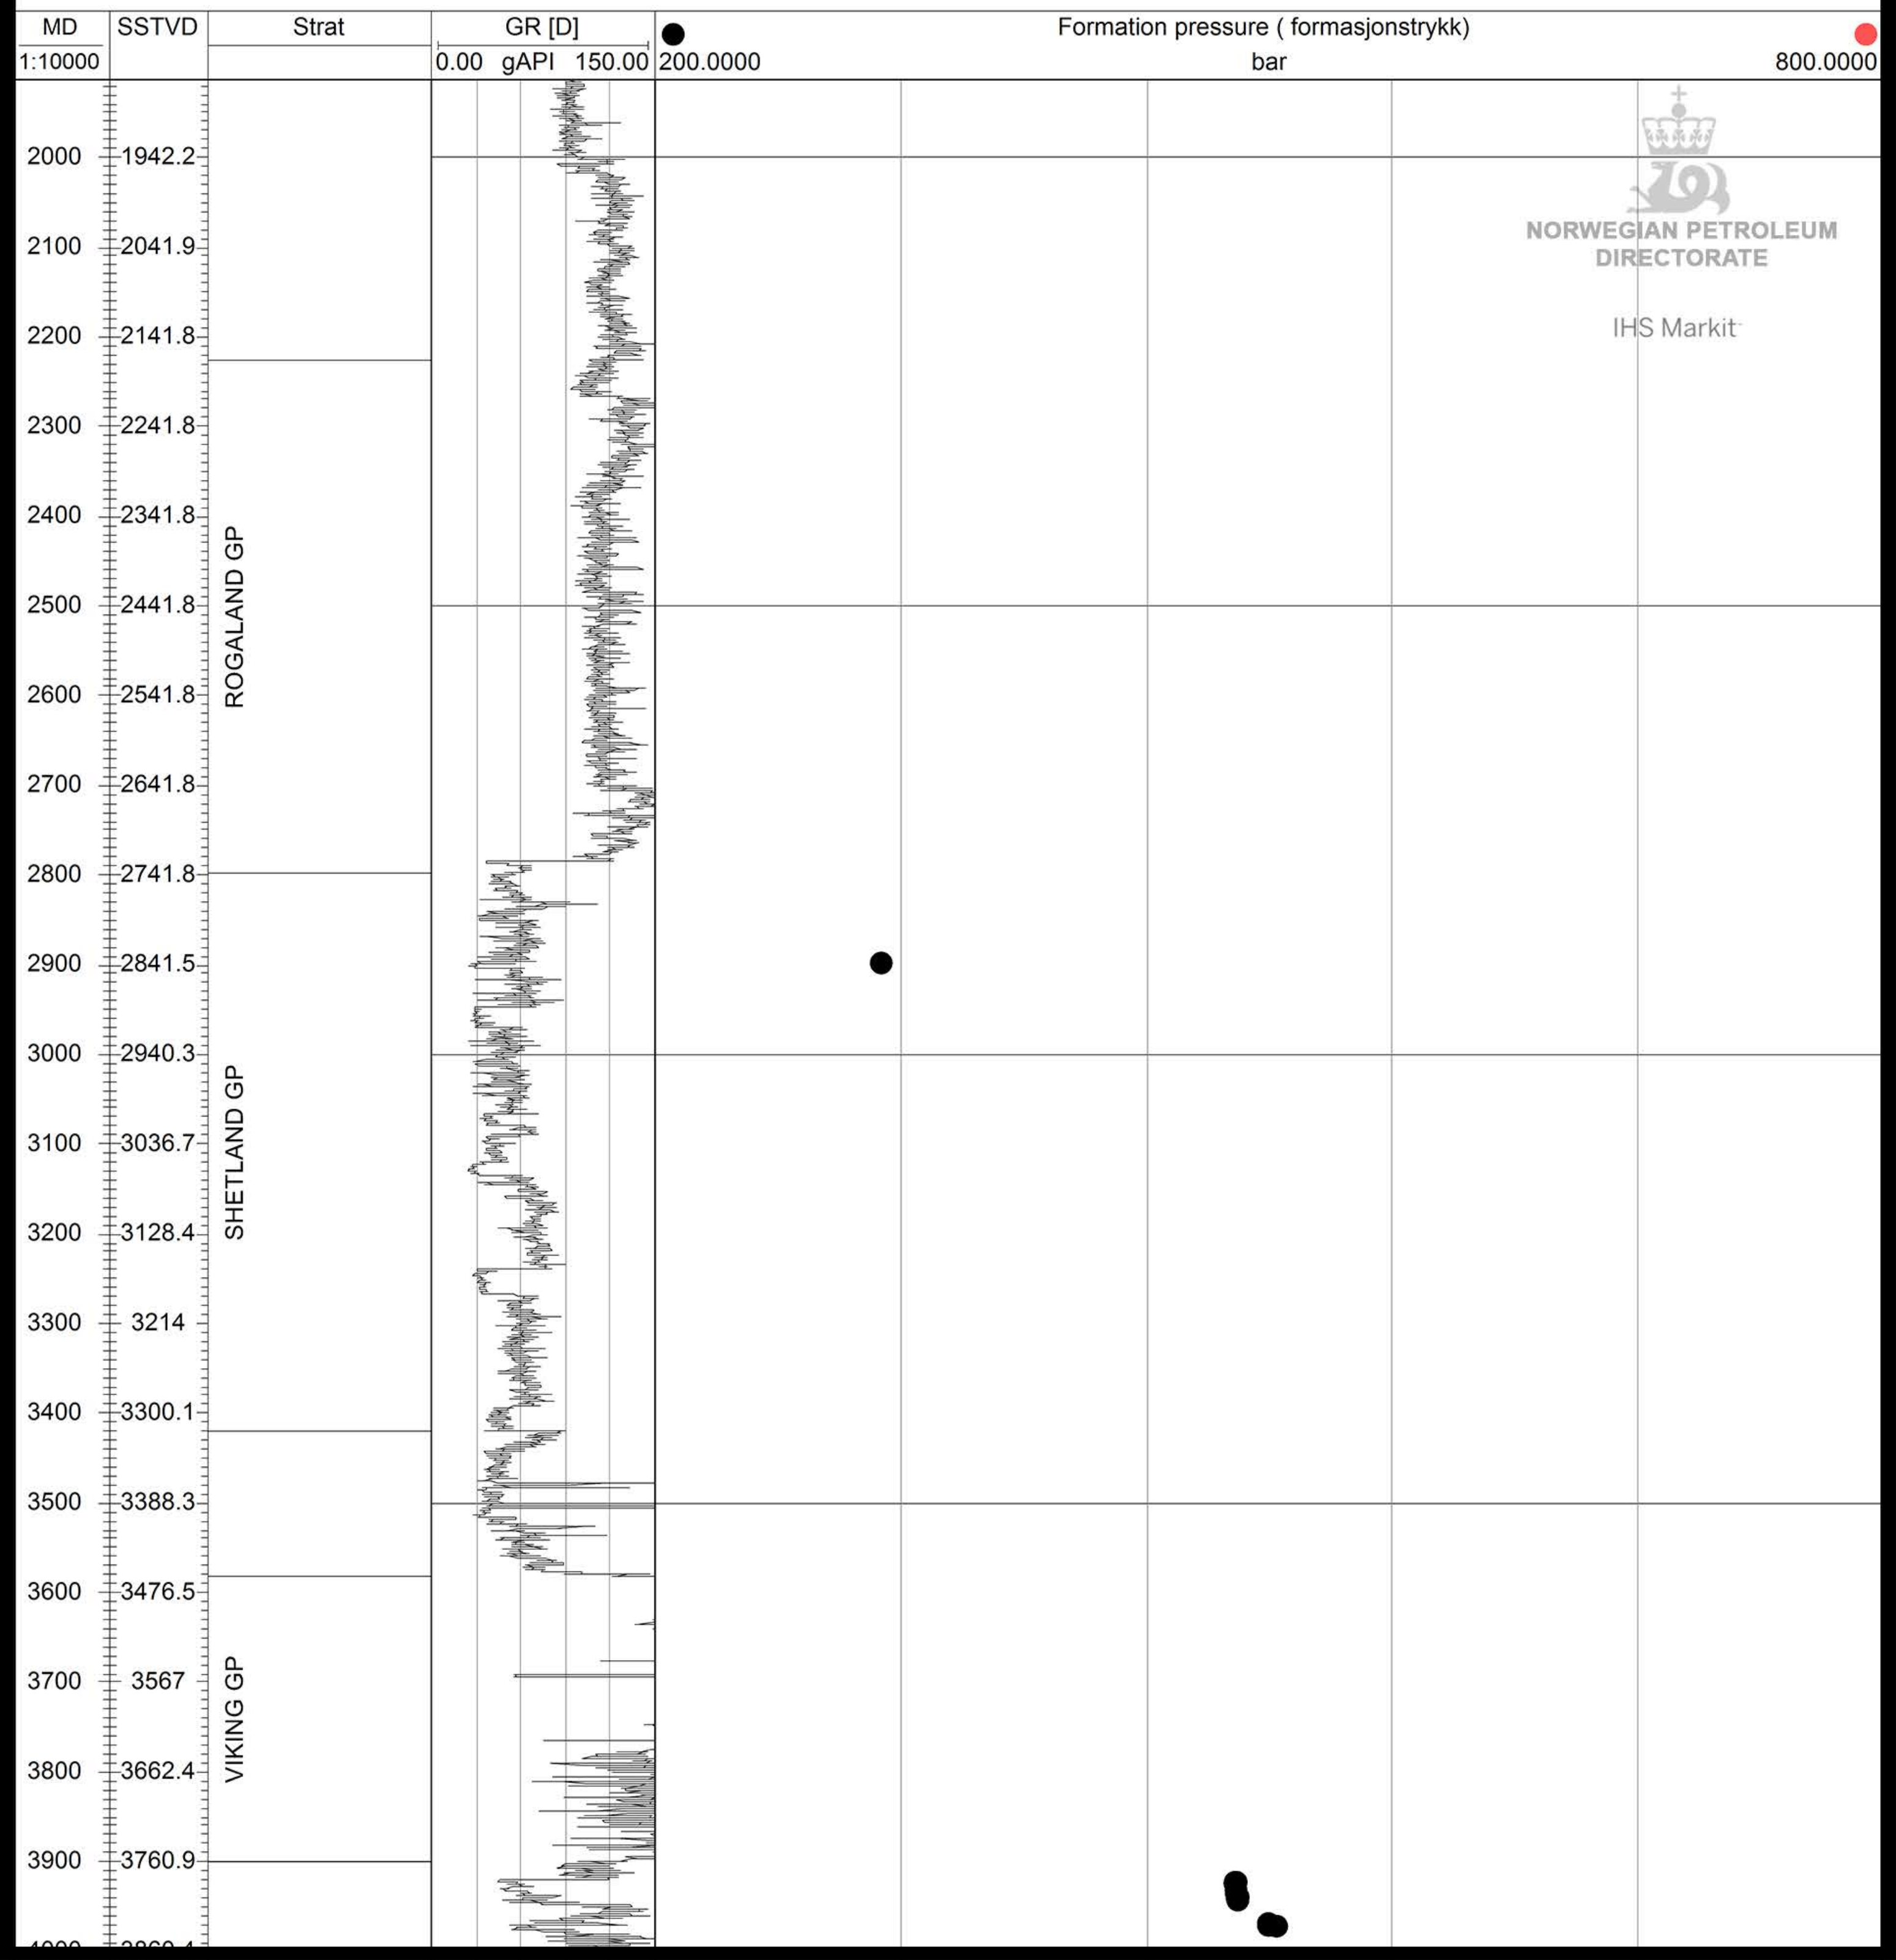

# ● 15/6-9 B

NORWEGIAN PETROLEUM  
DIRECTORATE

IHS Markit