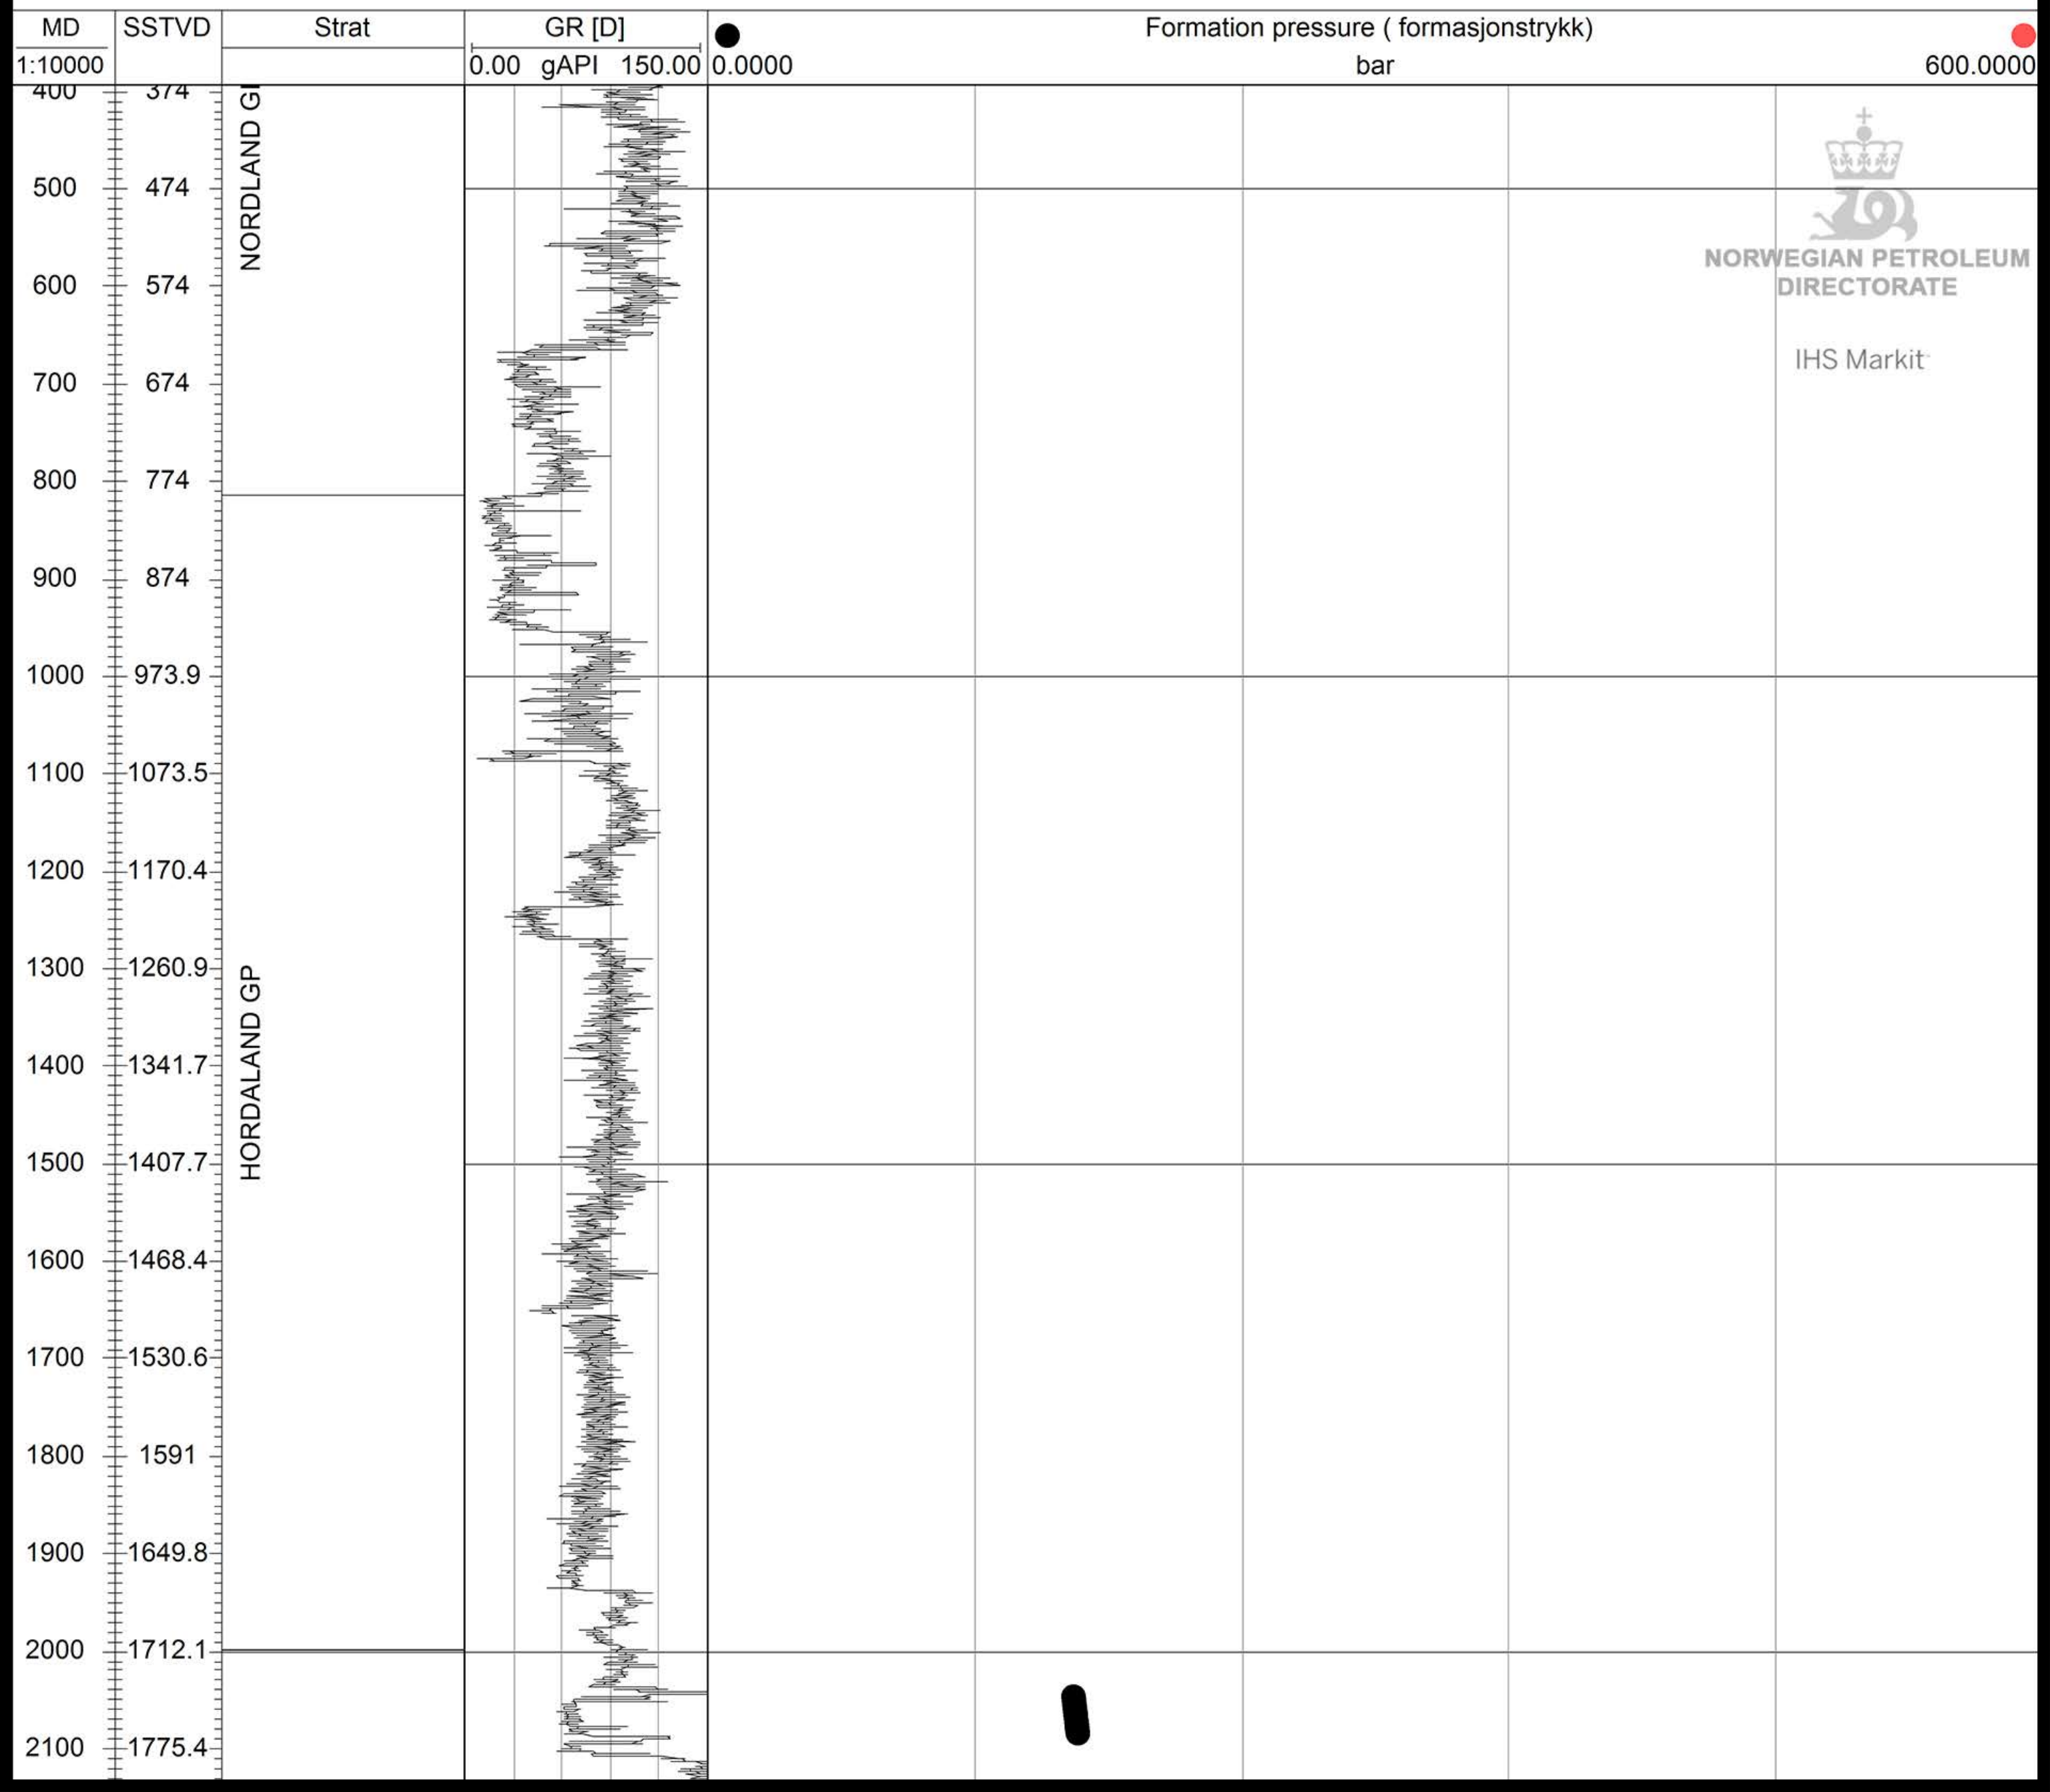

# ● 25/11-25 S

  
 NORWEGIAN PETROLEUM  
 DIRECTORATE  
 IHS Markit