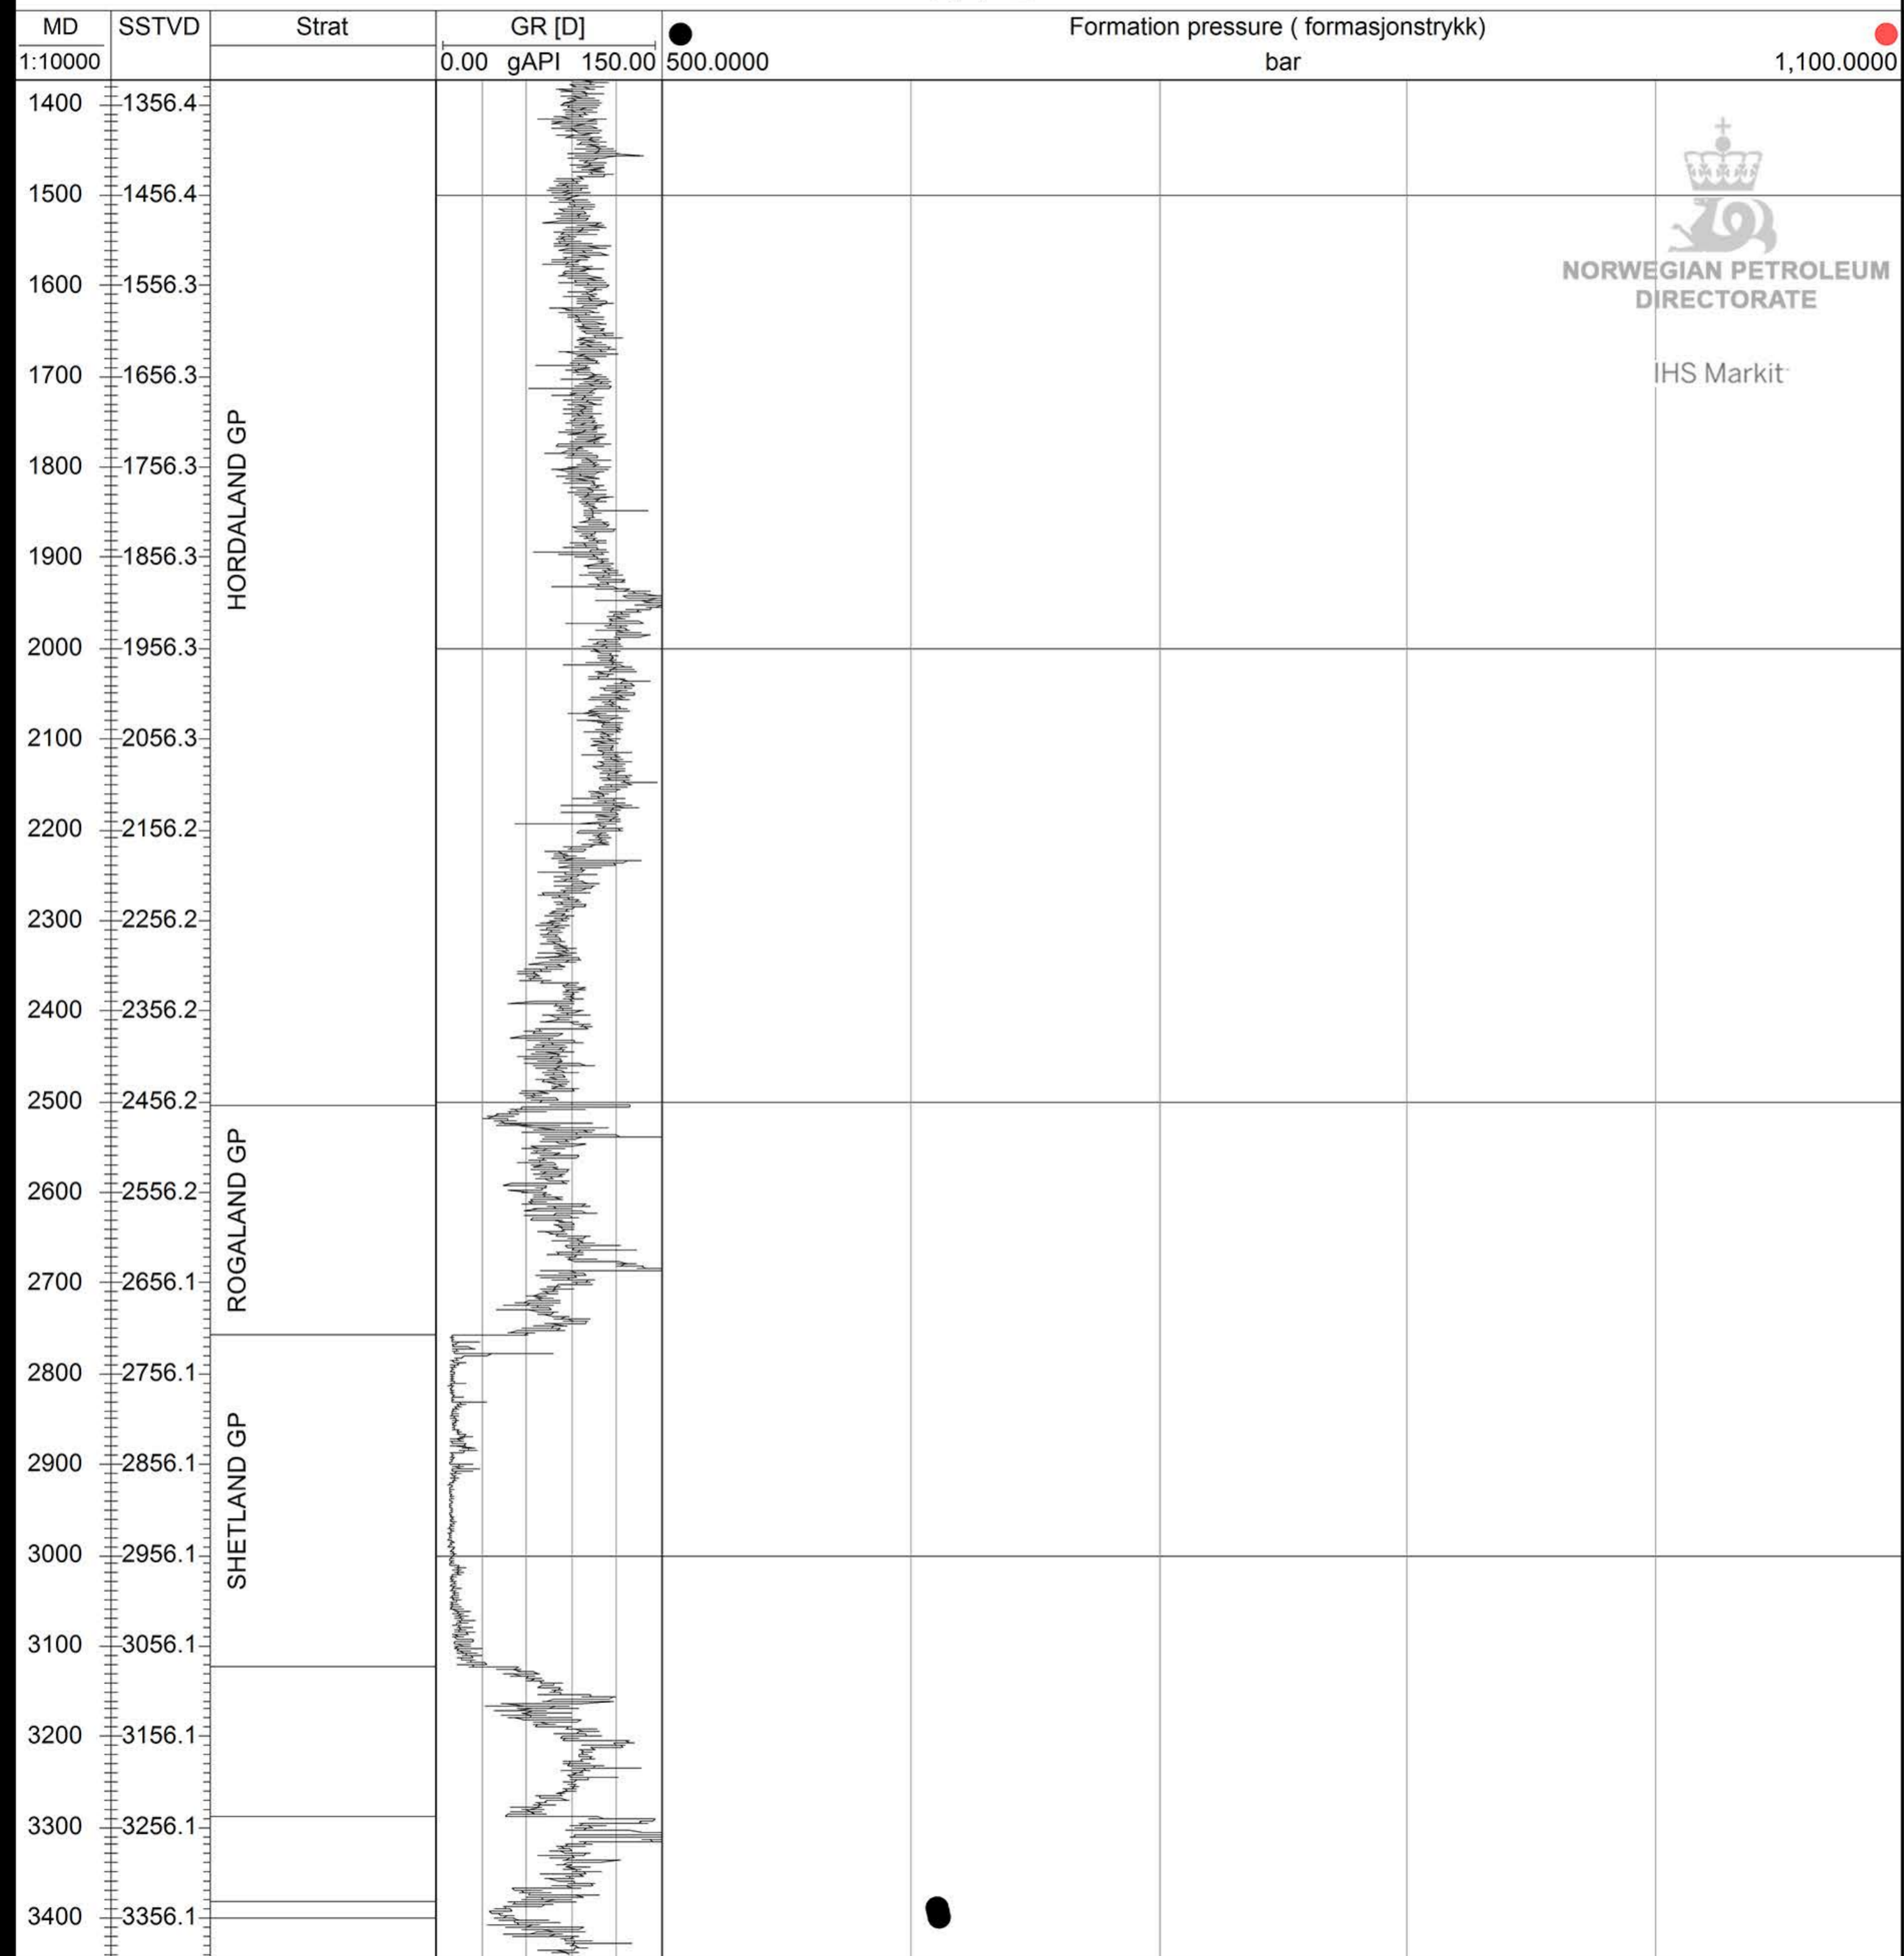

# ● 7/4-2

NORWEGIAN PETROLEUM  
DIRECTORATE

IHS Markit