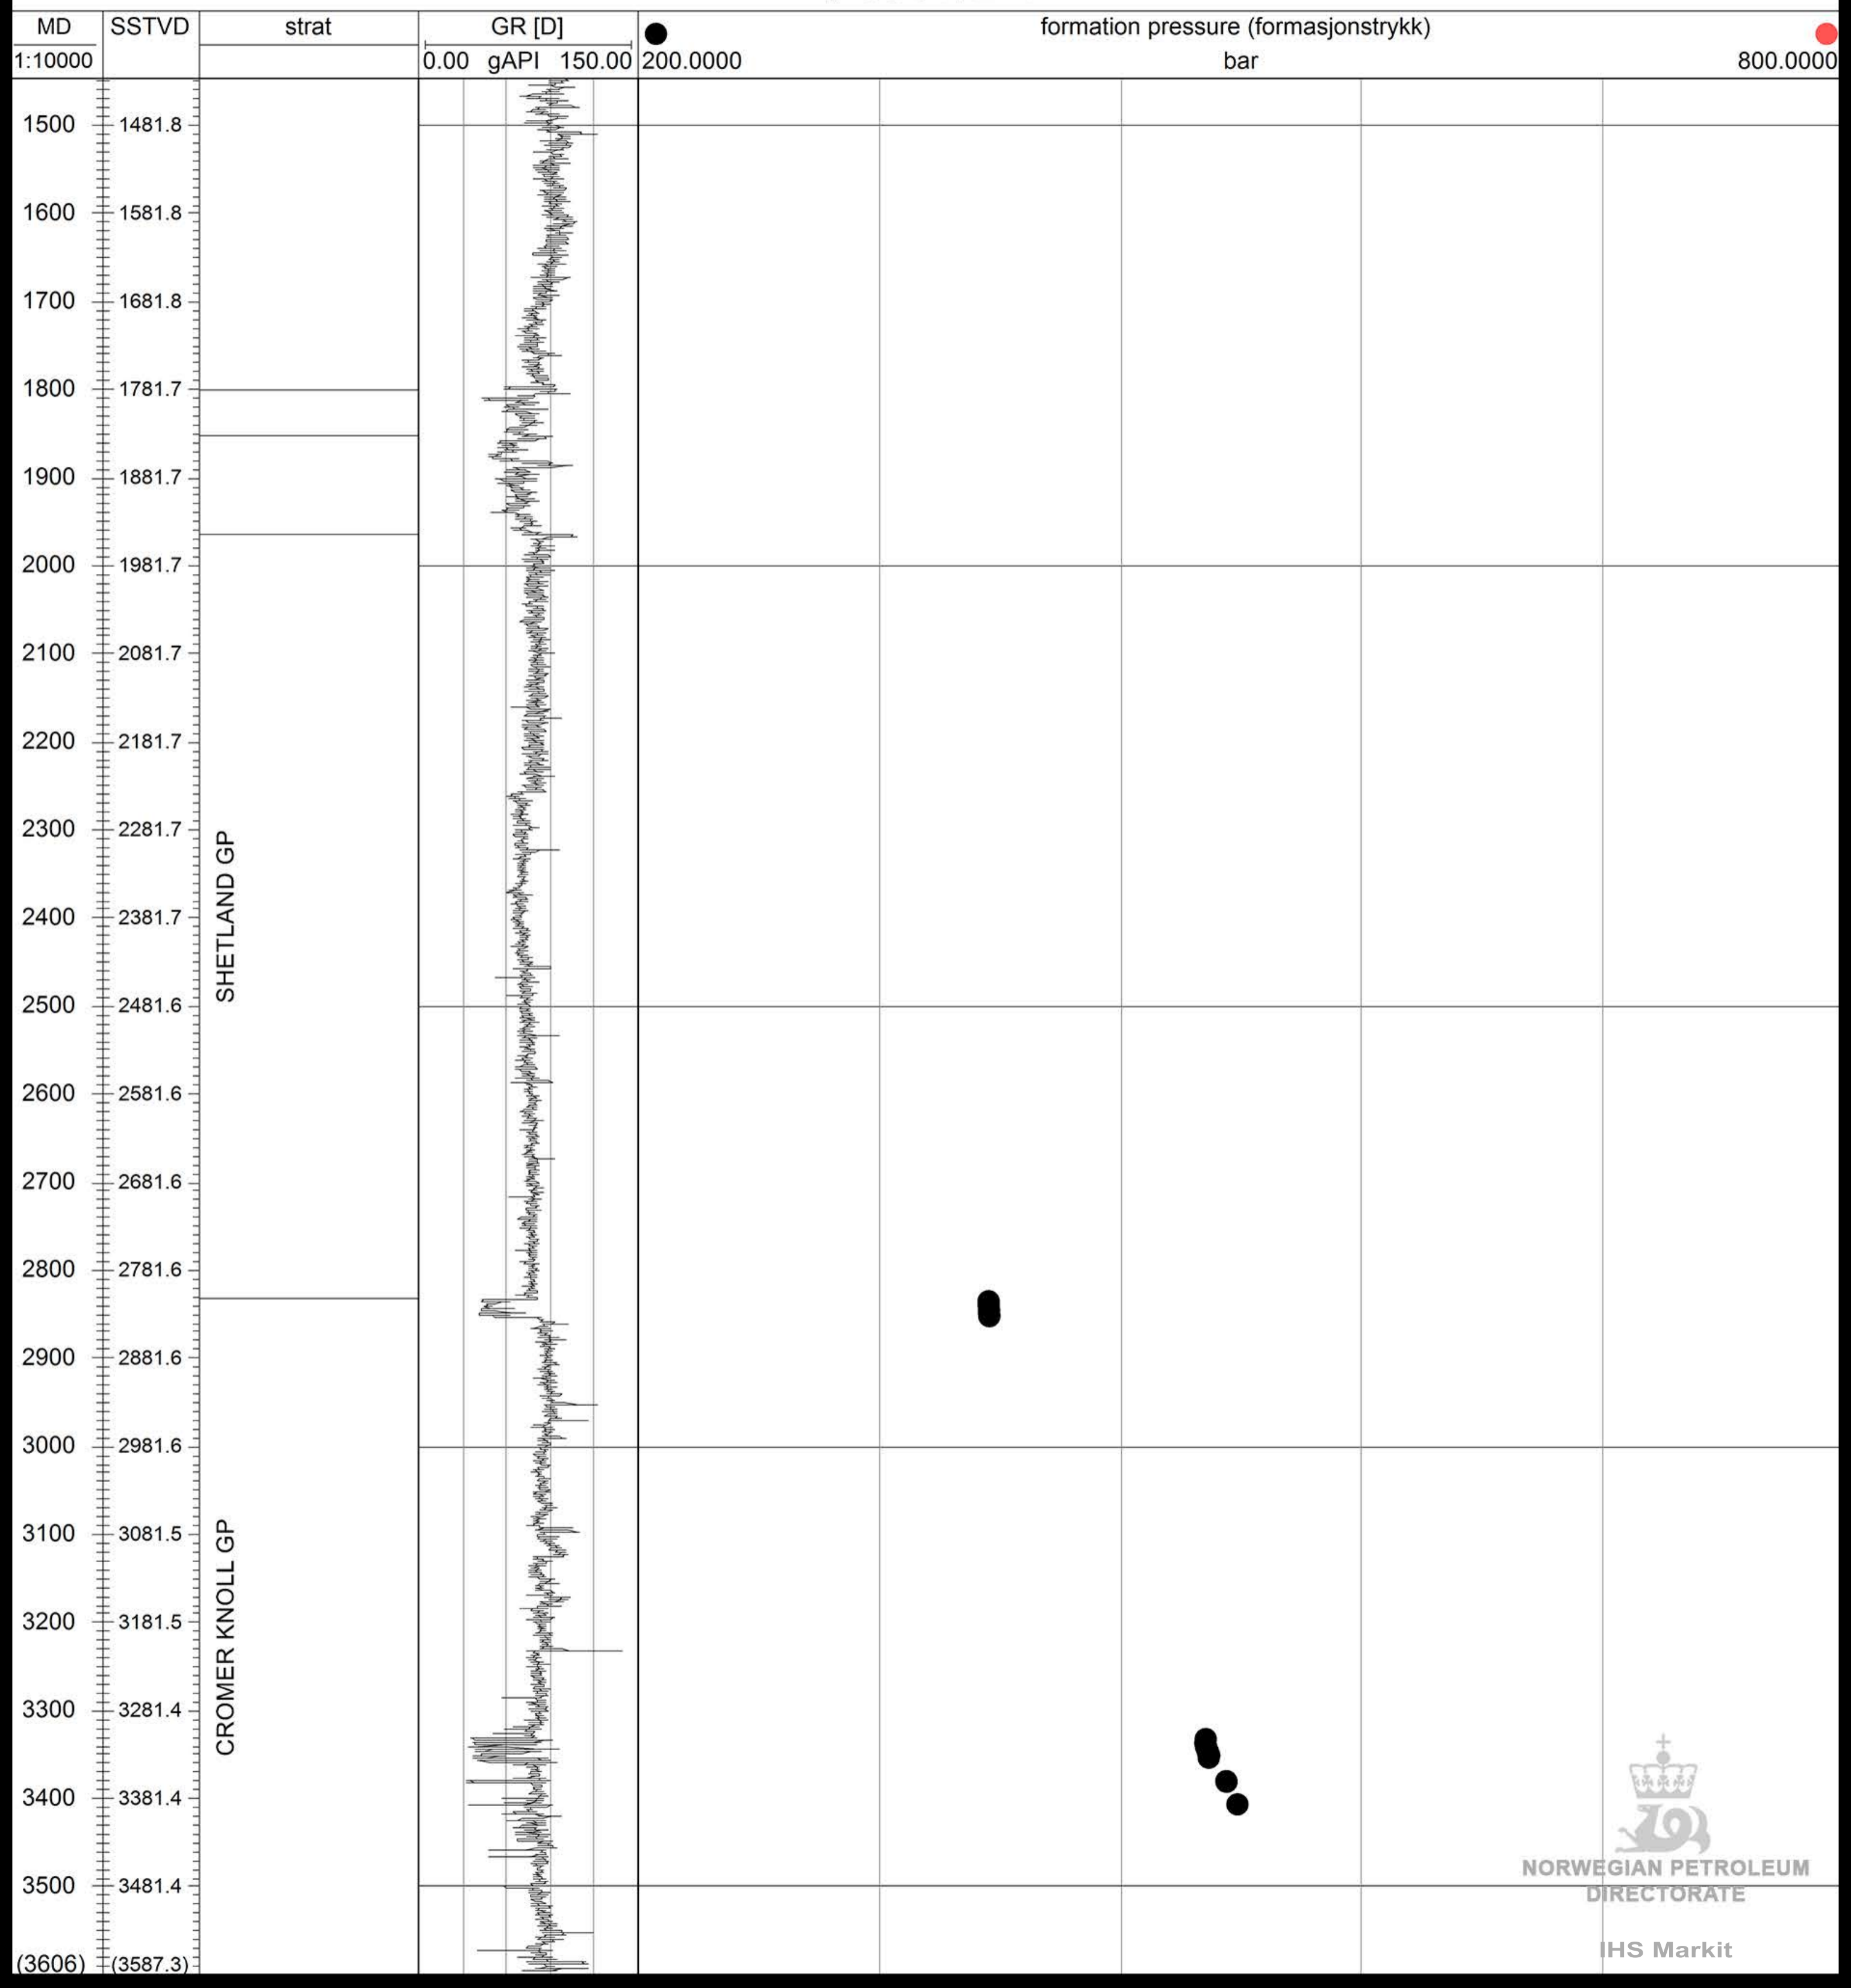

6507/2-4

NORWEGIAN PETROLEUM
DIRECTORATE

IHS Markit