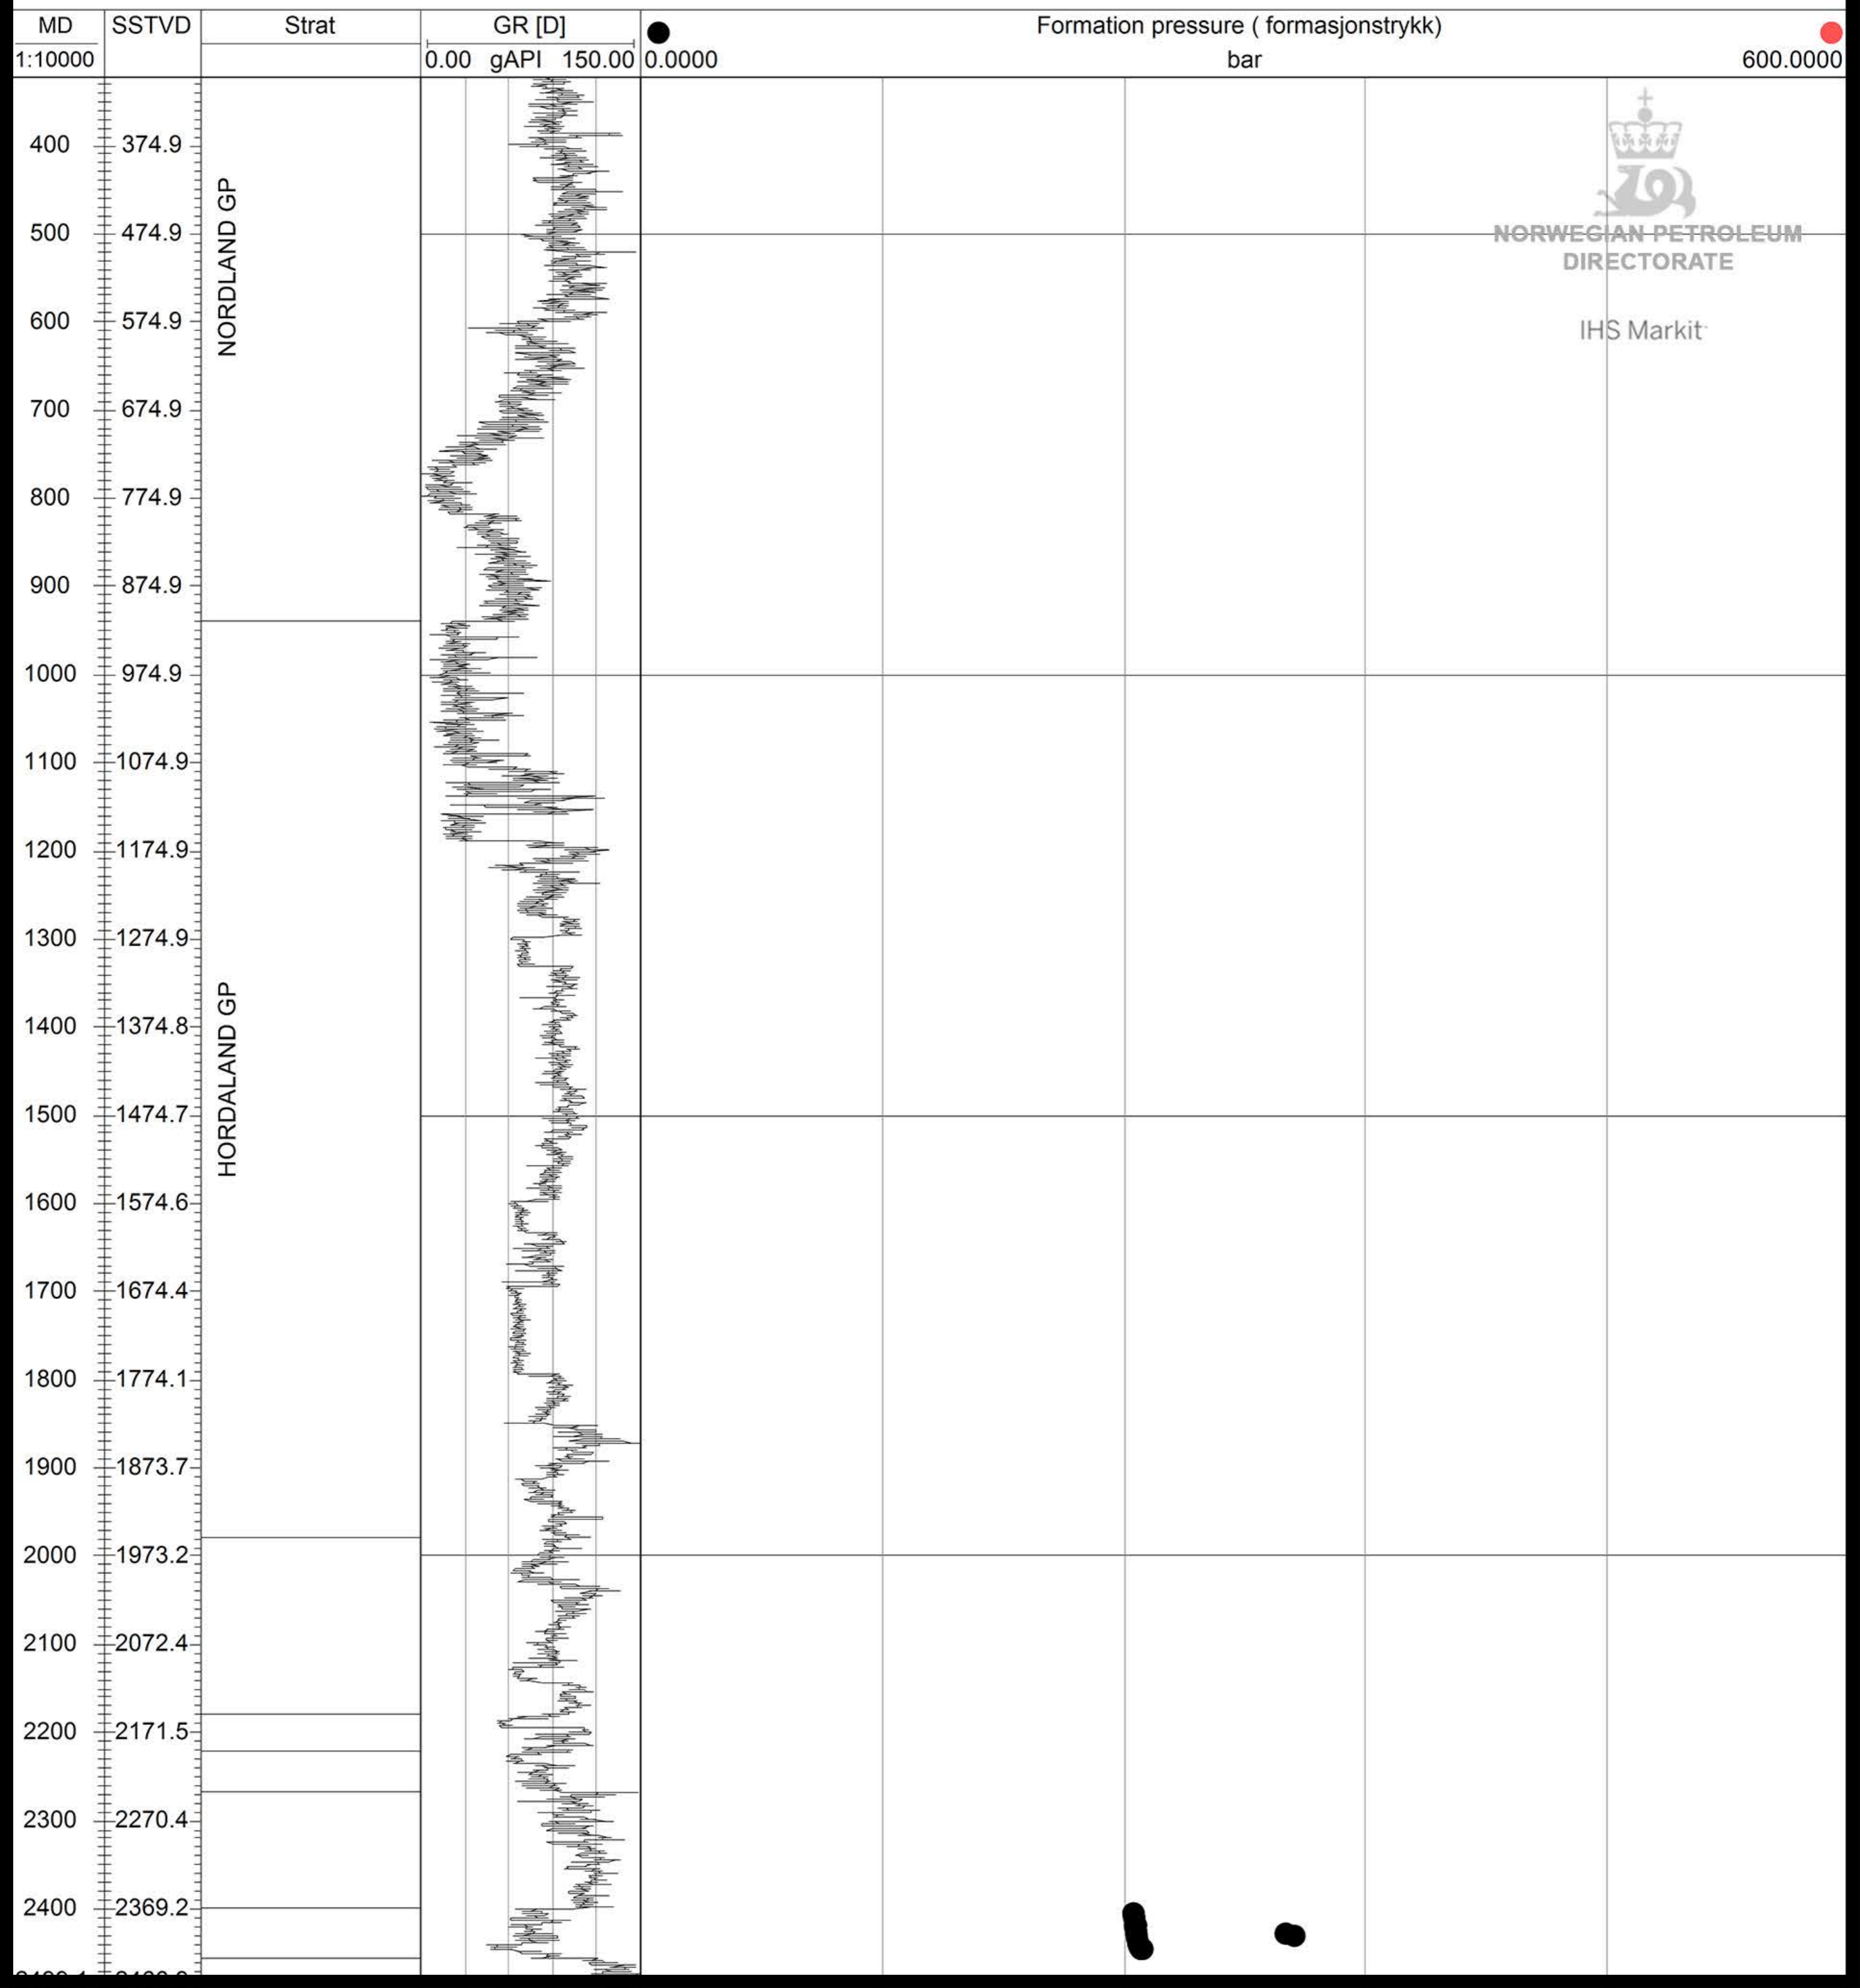

16/1-9

NORWEGIAN PETROLEUM
DIRECTORATE

IHS Markit