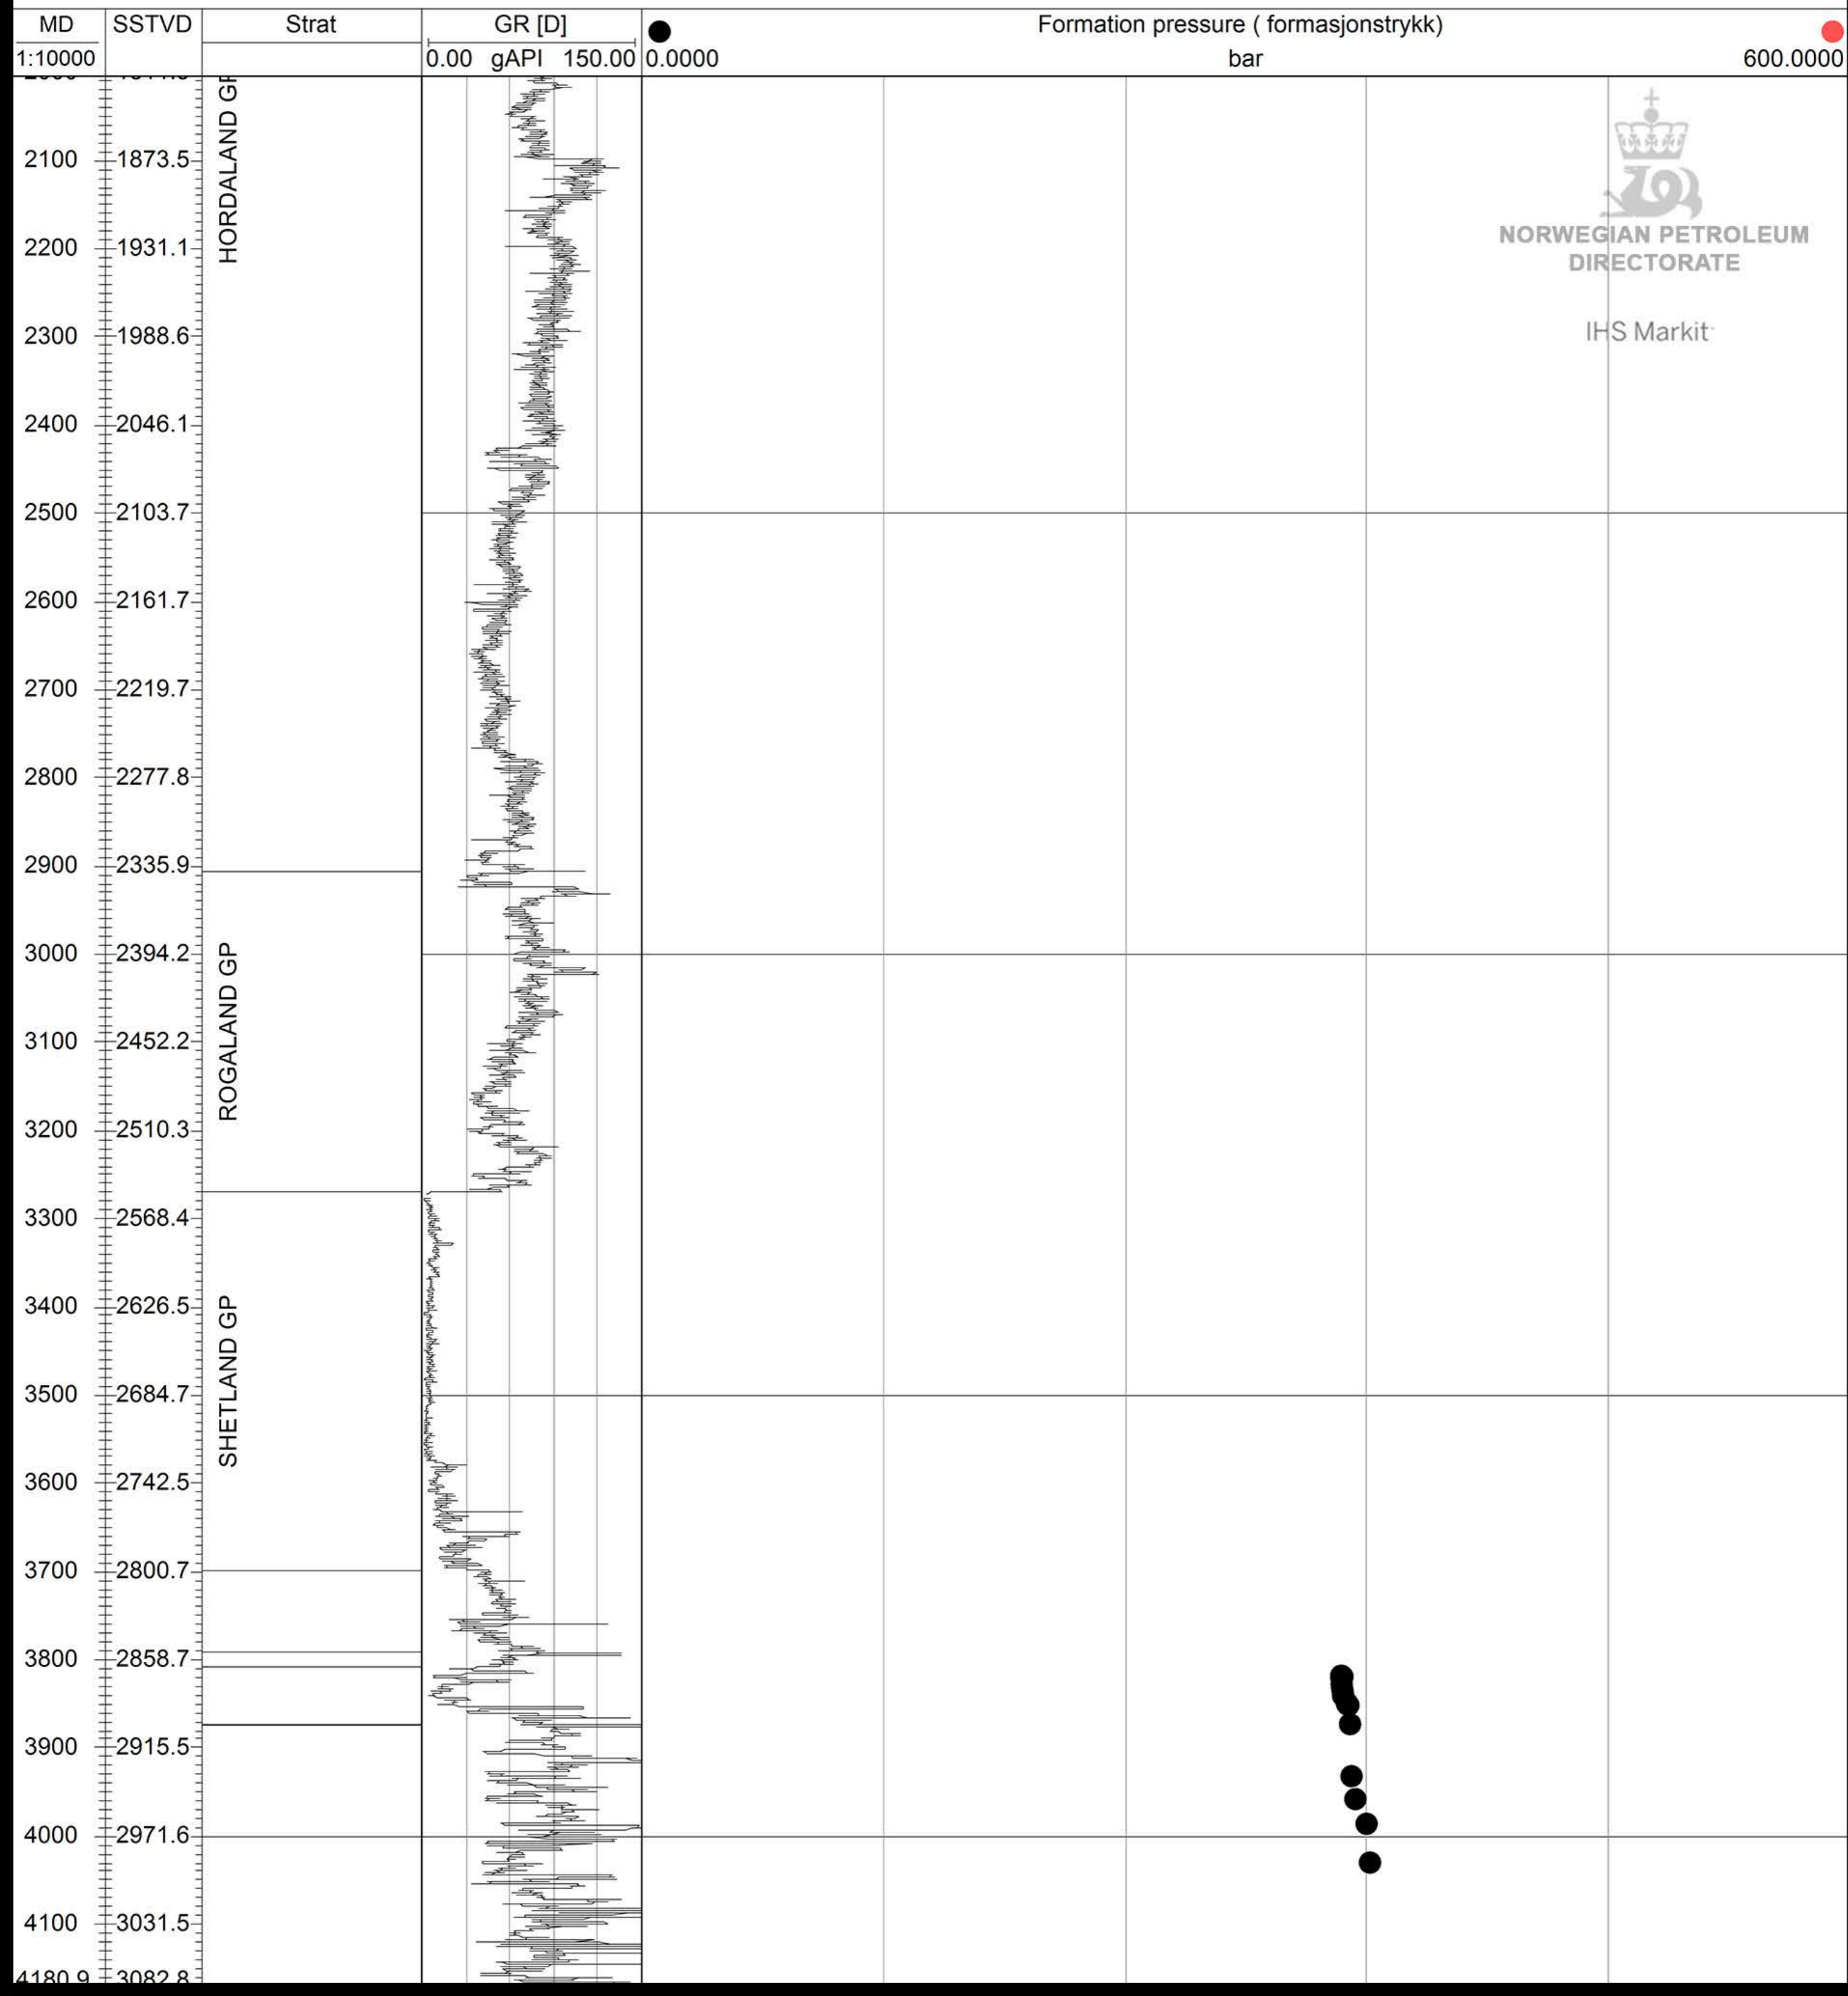

● 15/12-20 S

NORWEGIAN PETROLEUM
DIRECTORATE

IHS Markit