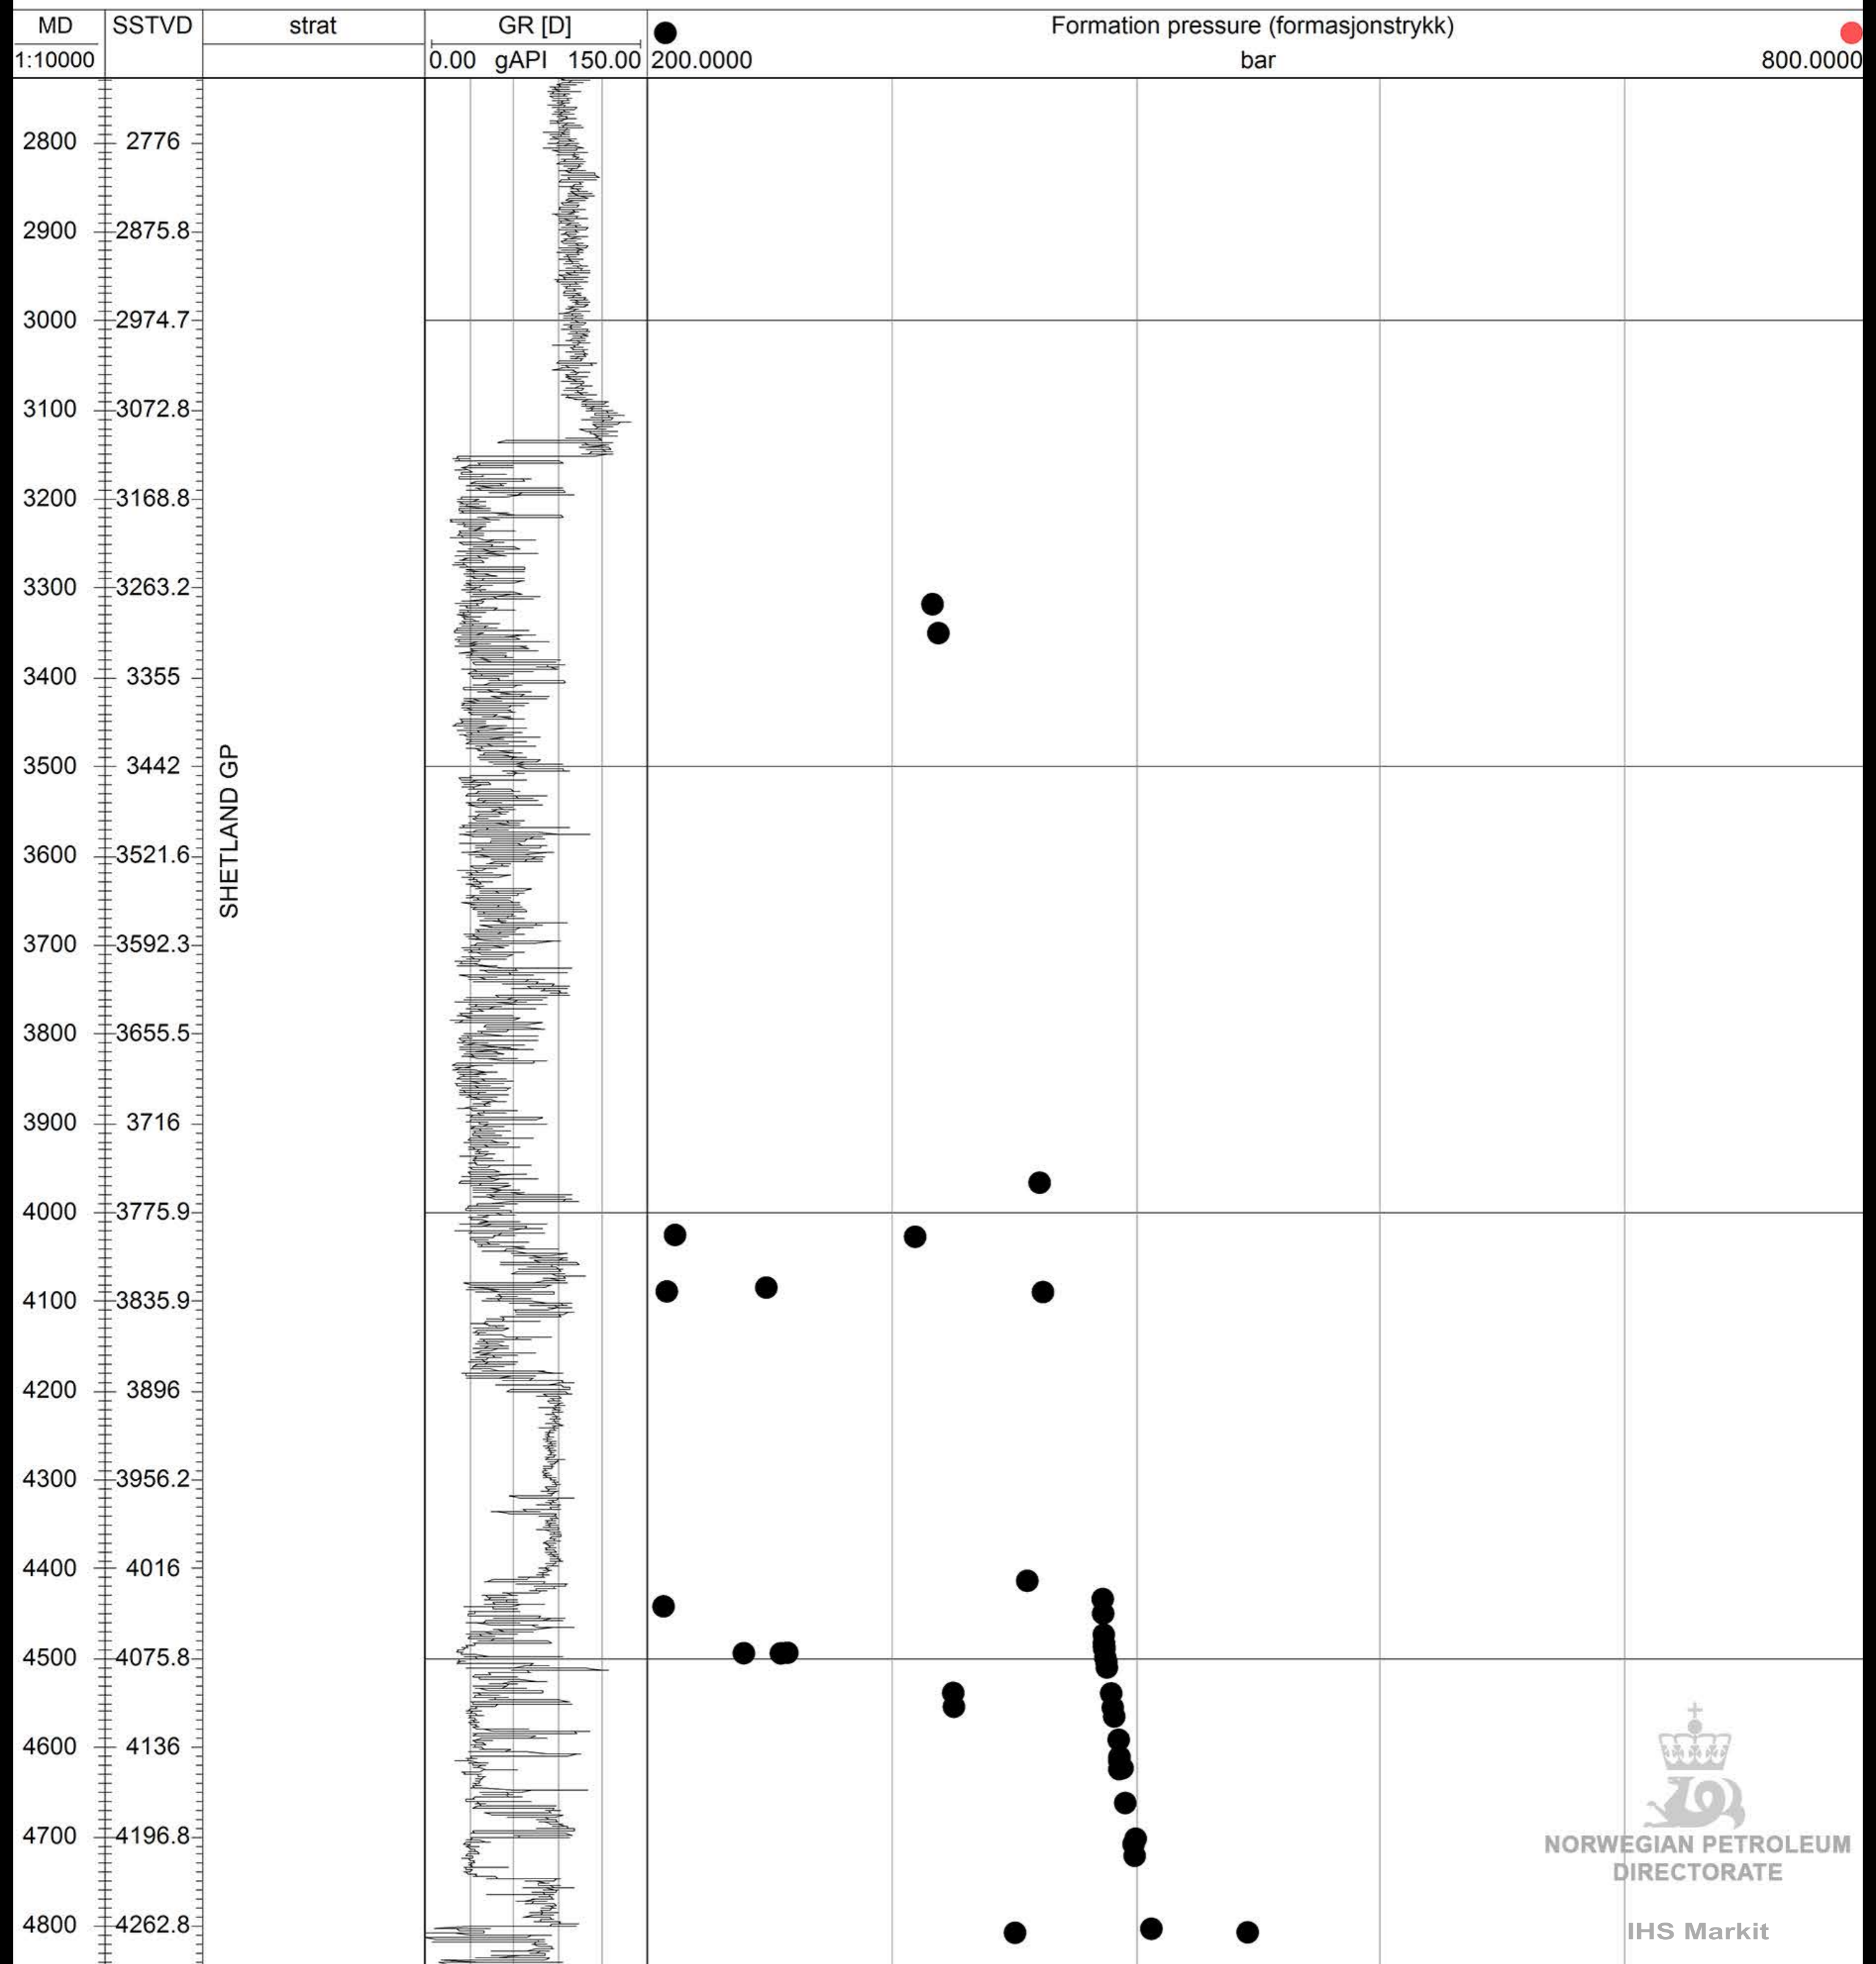

☀ 6707/10-2 A

NORWEGIAN PETROLEUM
DIRECTORATE

IHS Markit