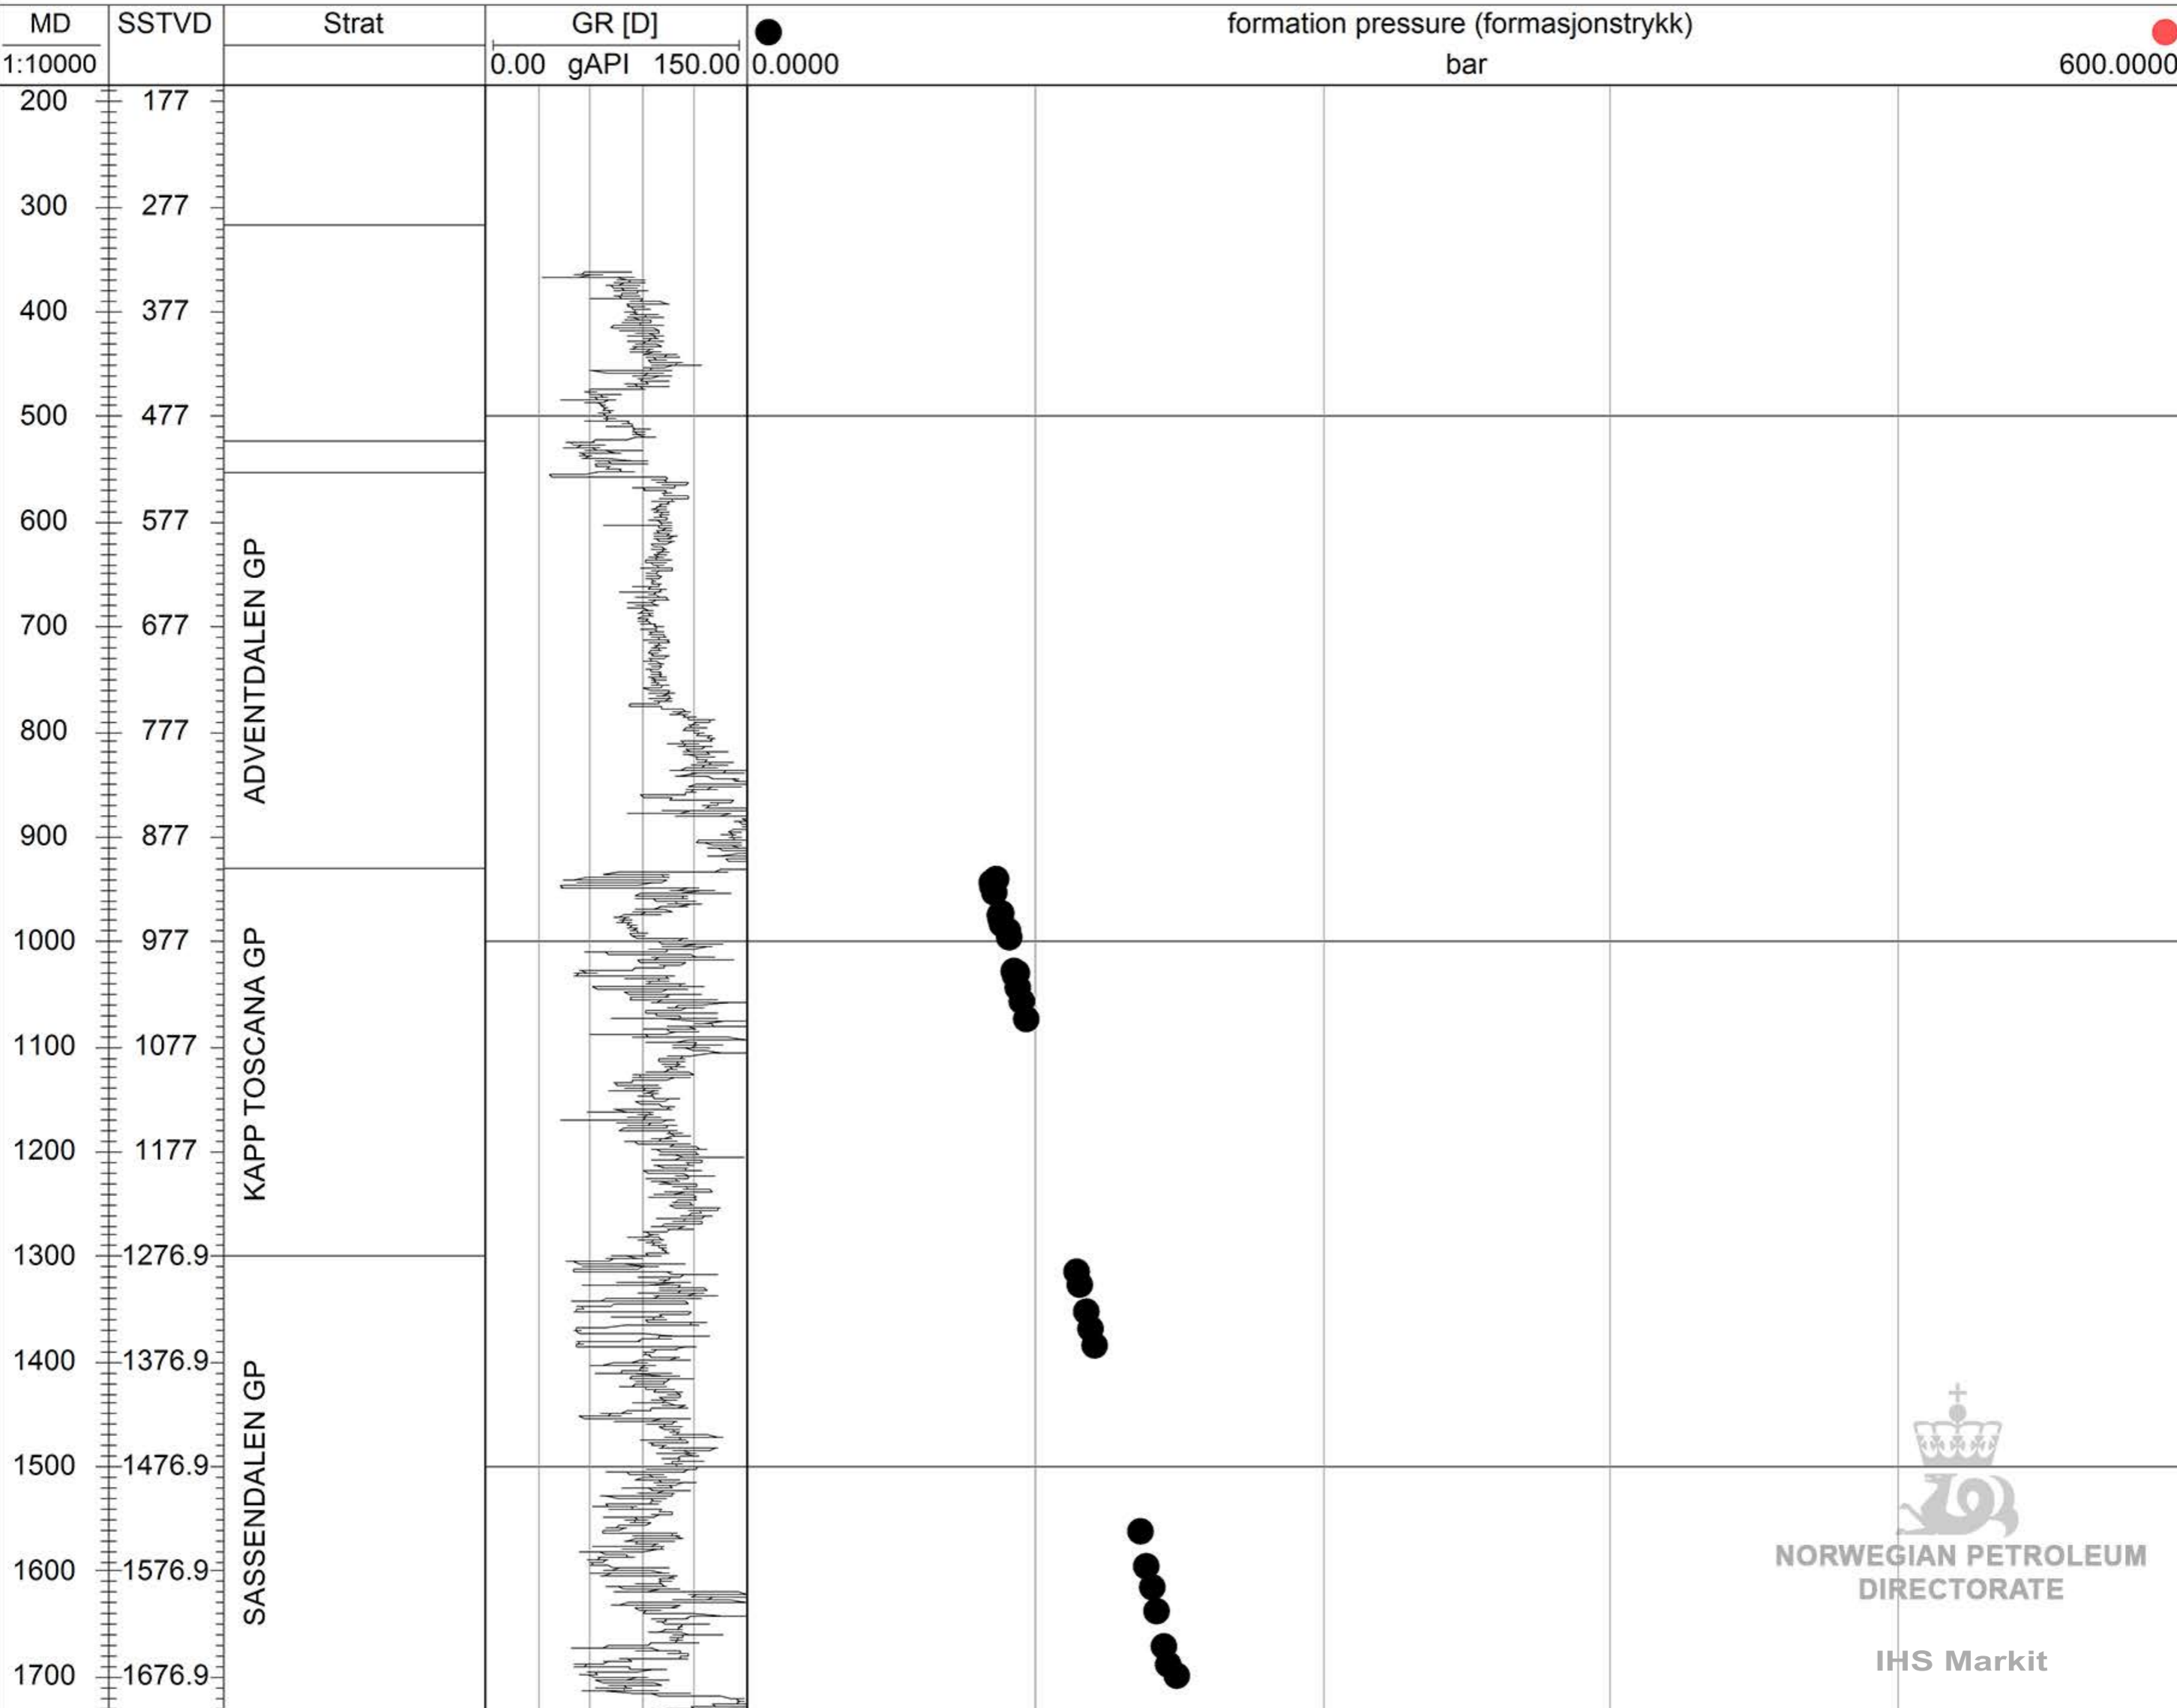

● 7125/4-2

NORWEGIAN PETROLEUM
DIRECTORATE

IHS Markit