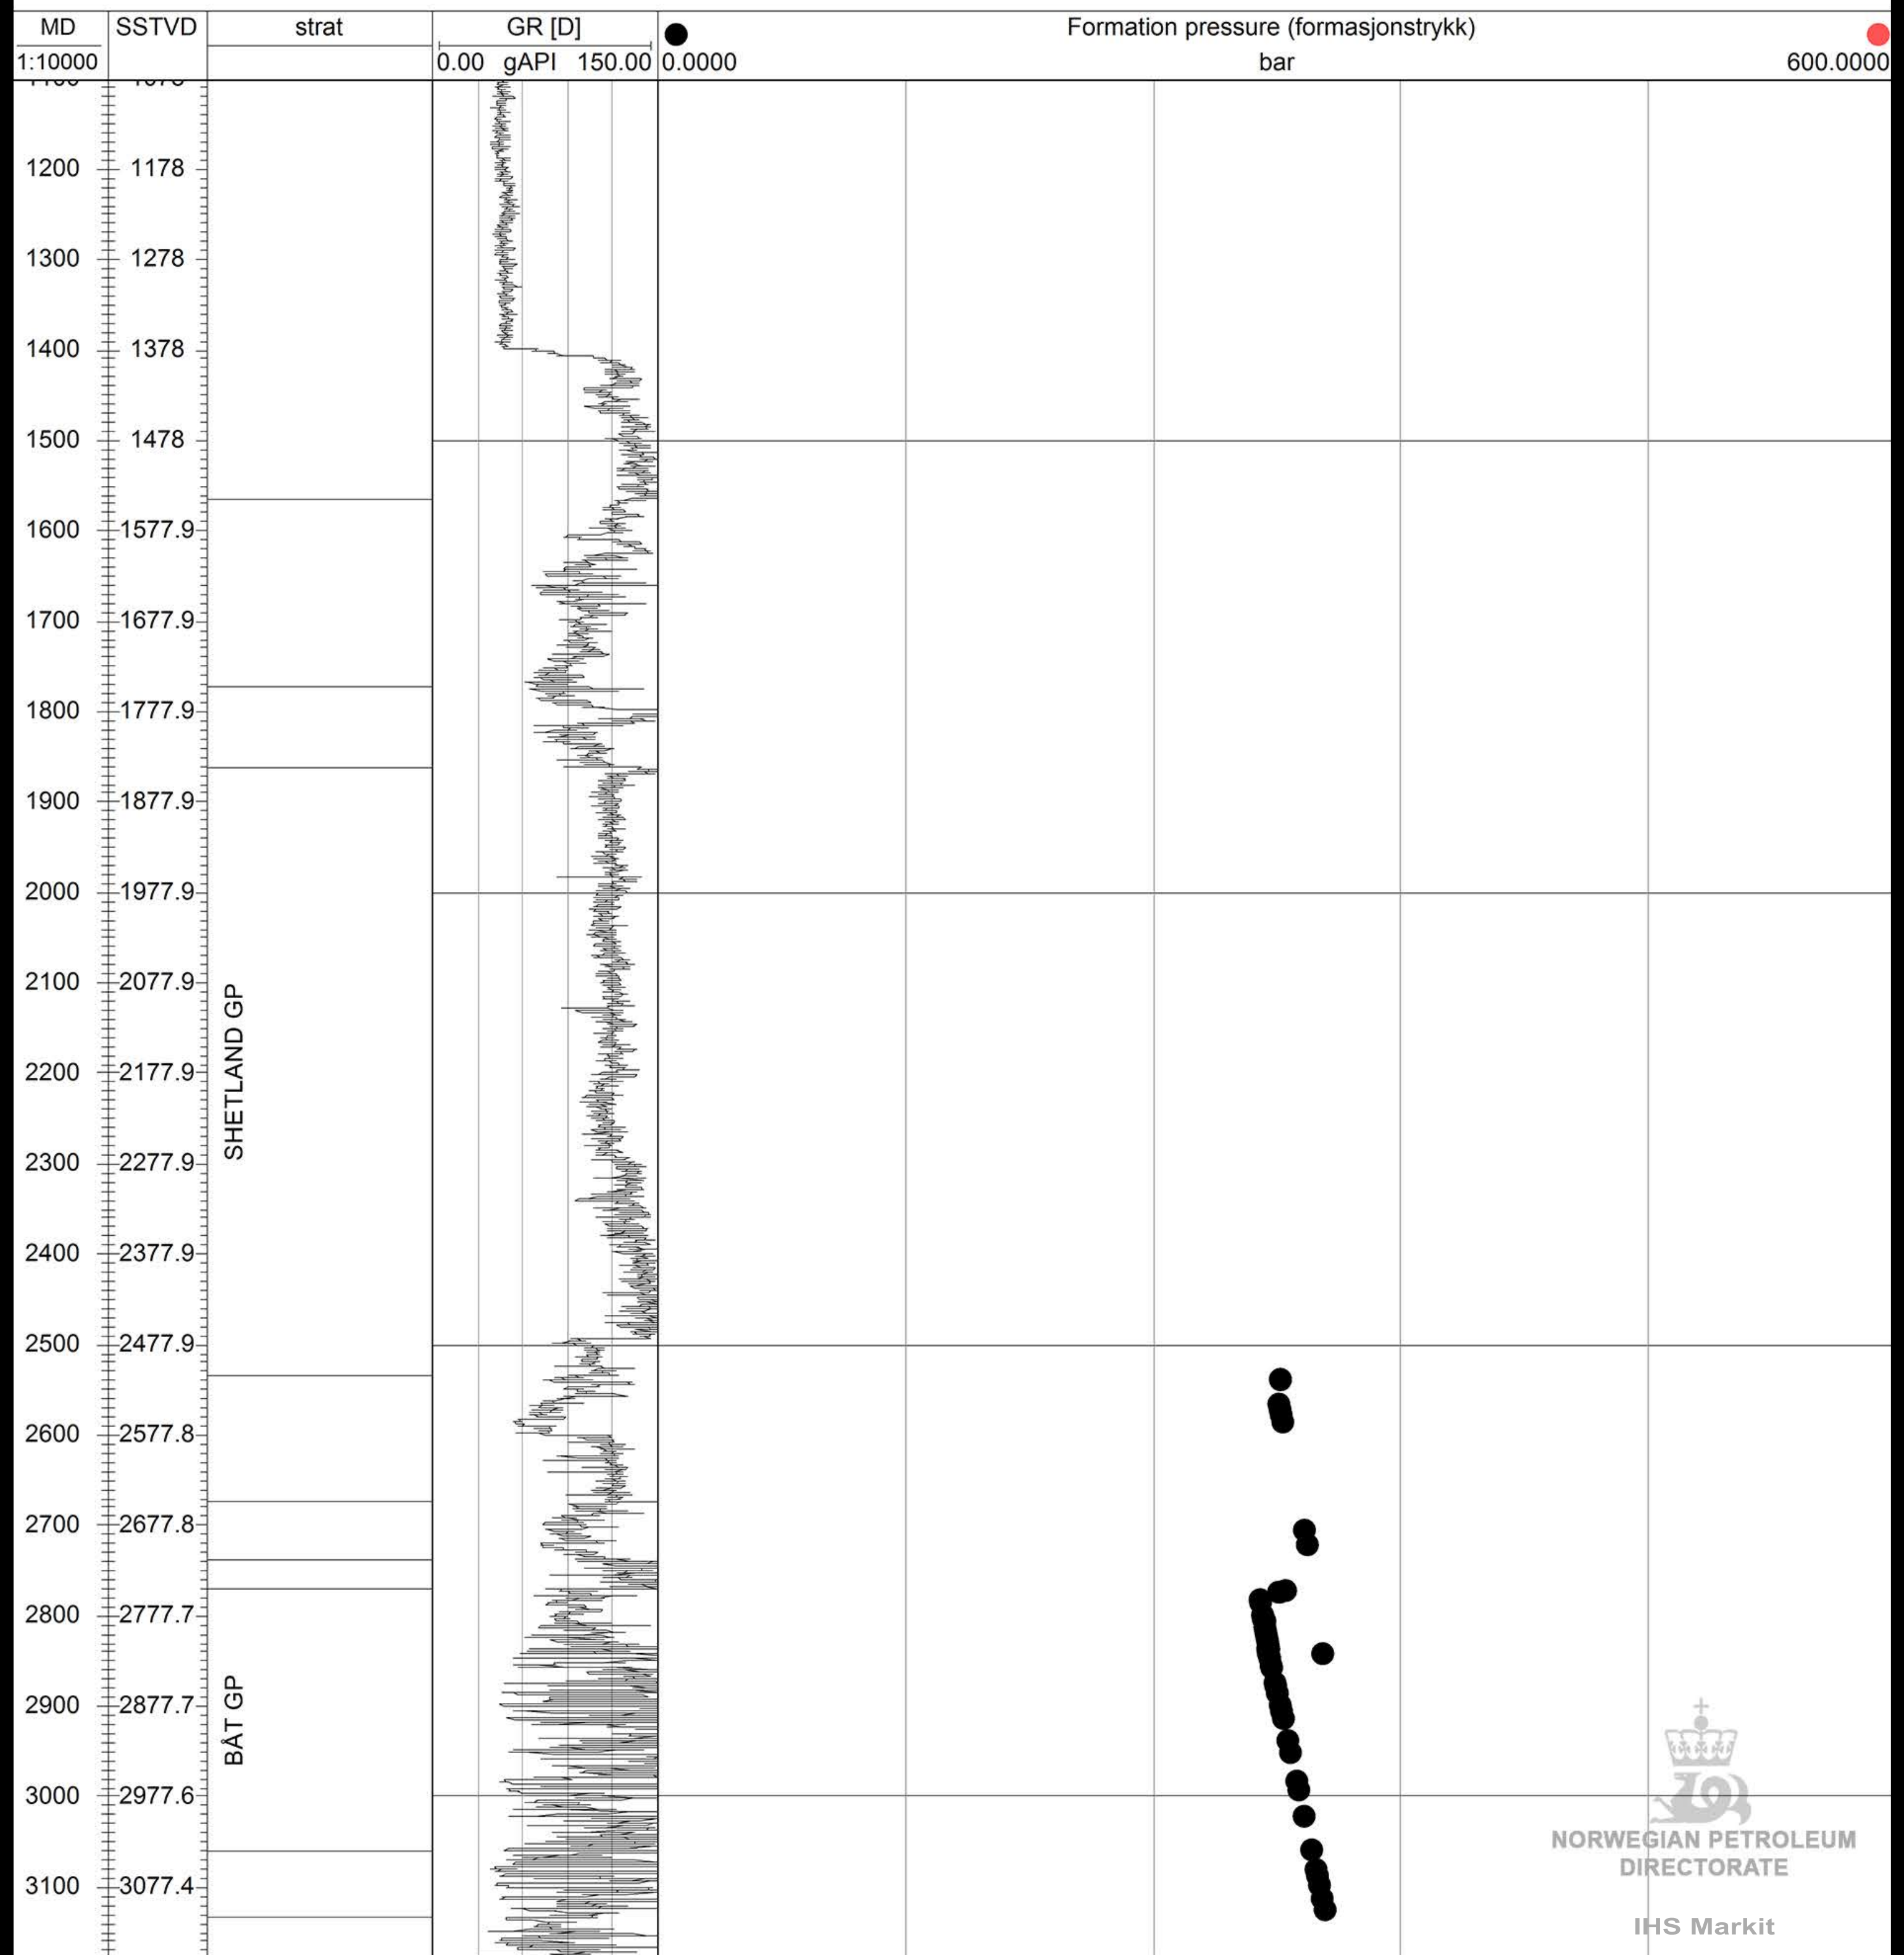

● 6608/10-12

NORWEGIAN PETROLEUM
DIRECTORATE

IHS Markit