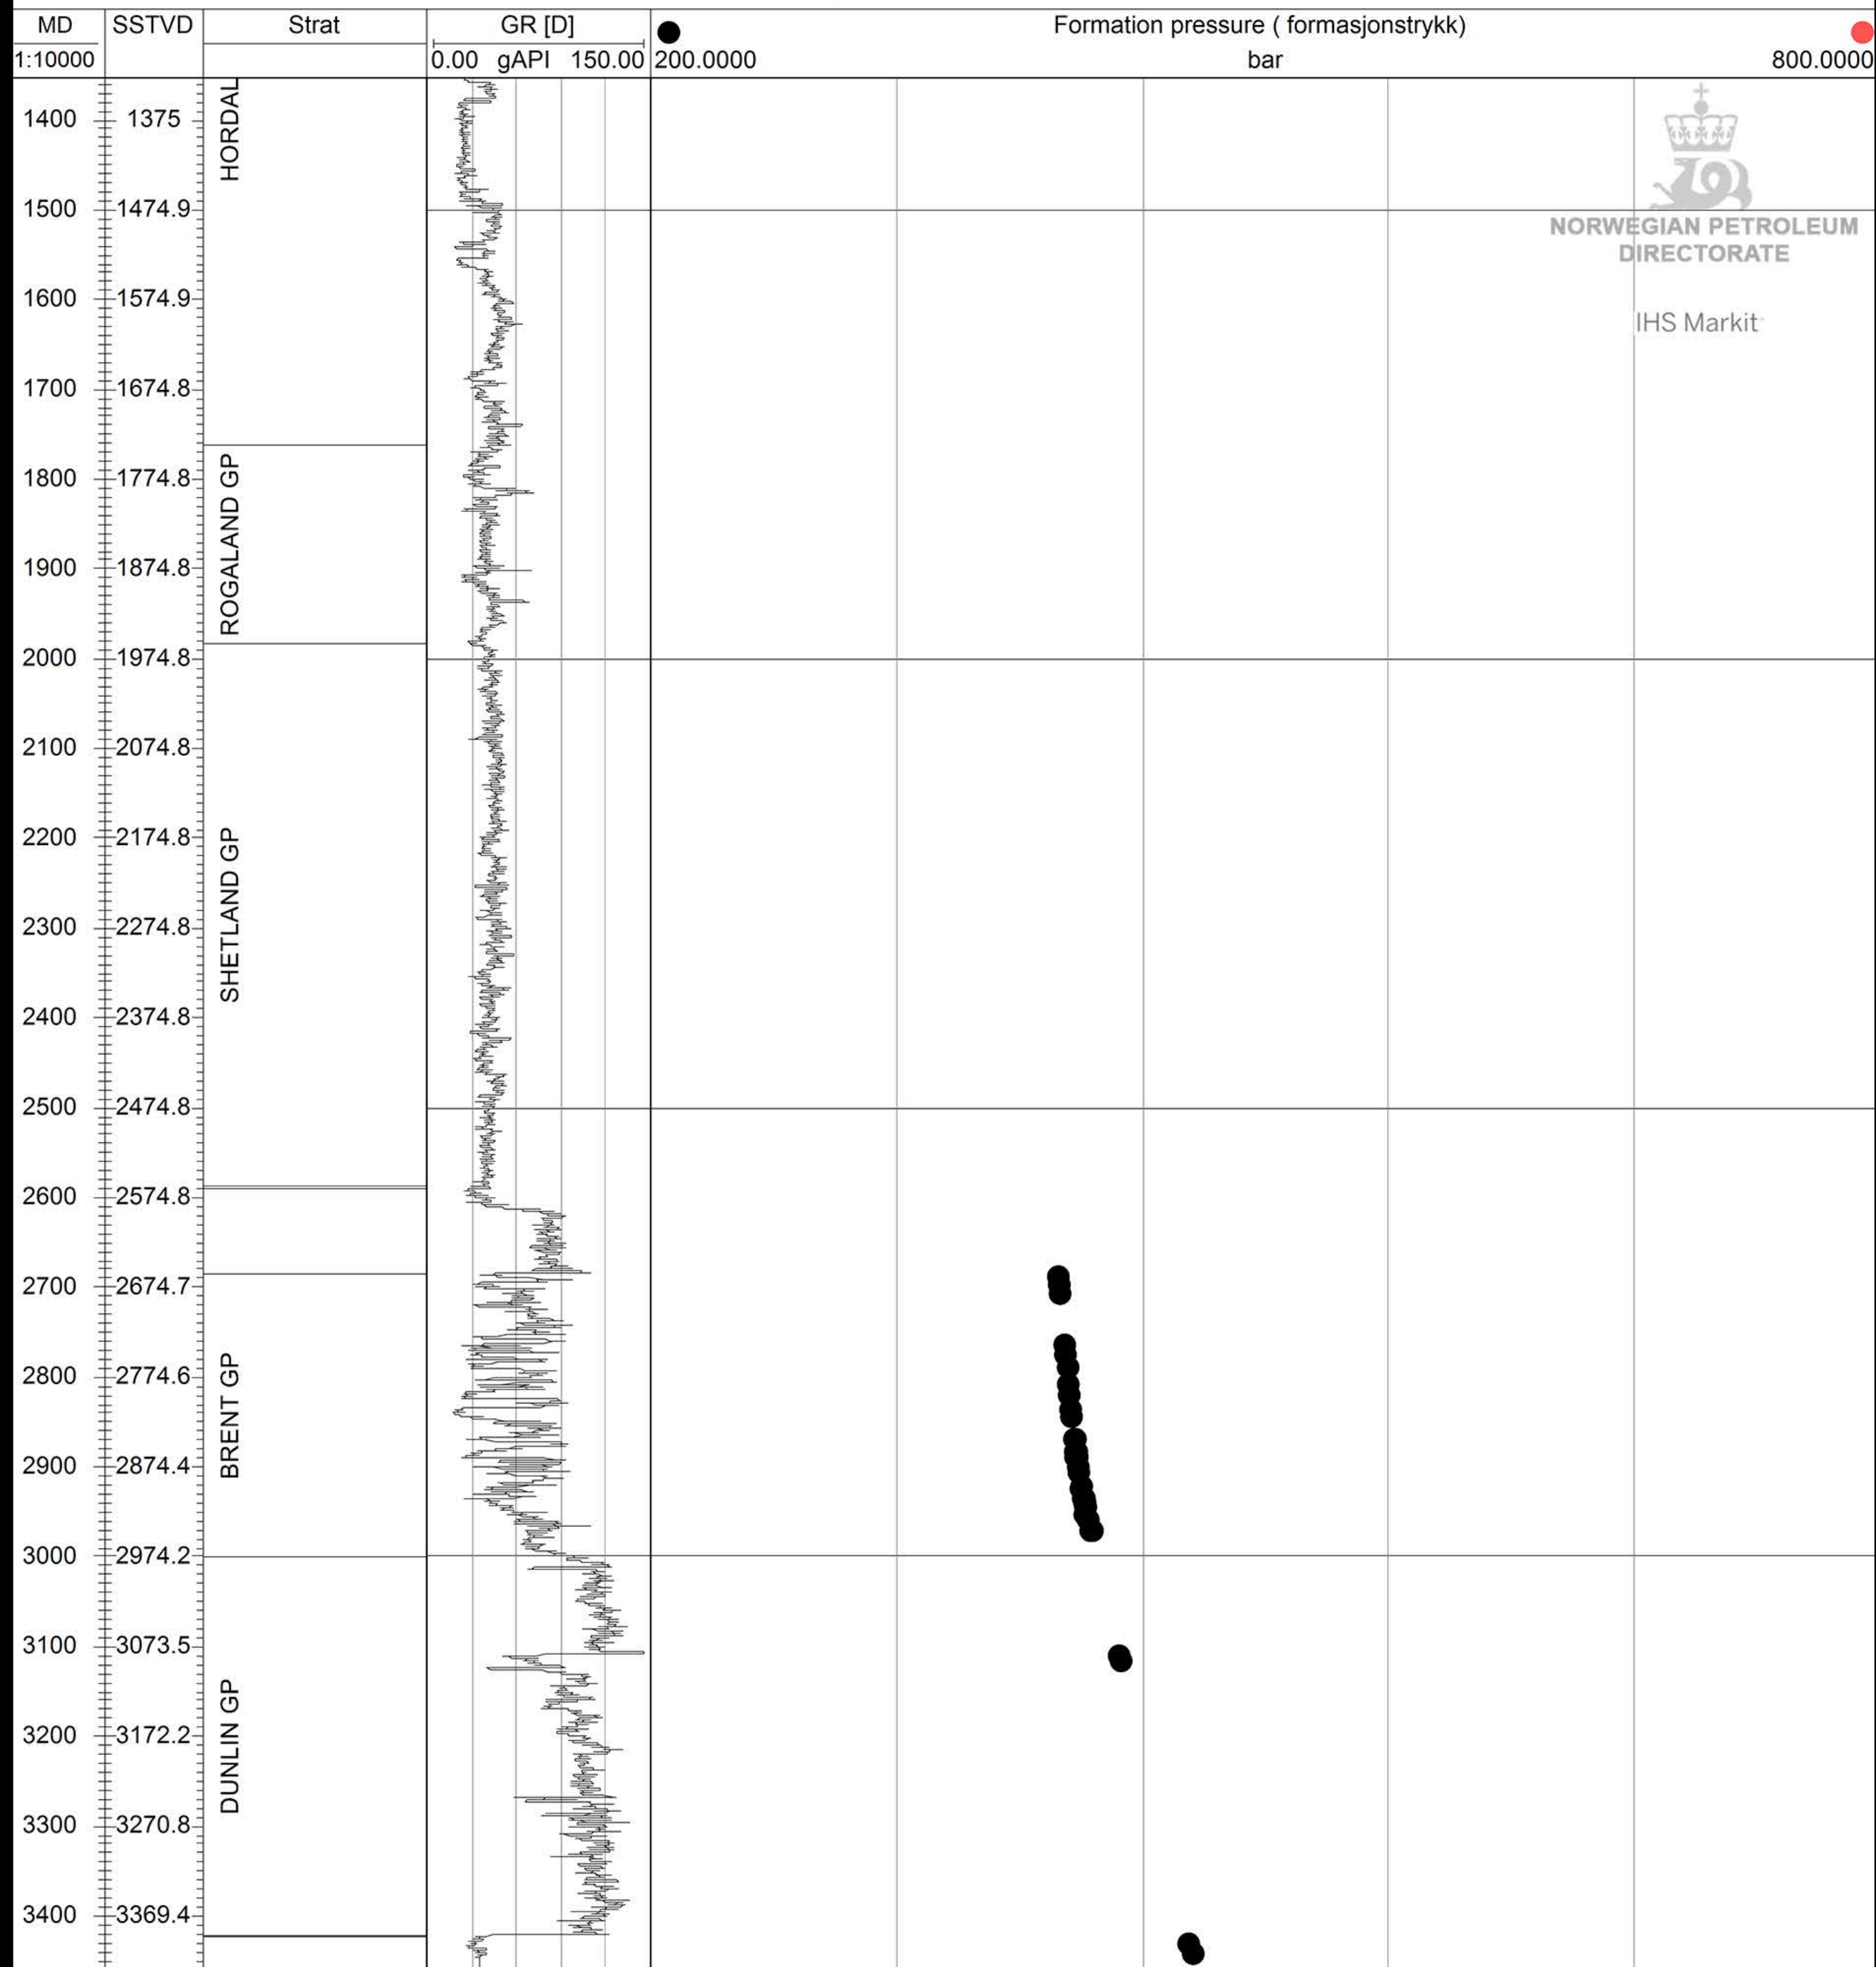

# ★ 34/10-17

NORWEGIAN PETROLEUM  
DIRECTORATE

IHS Markit