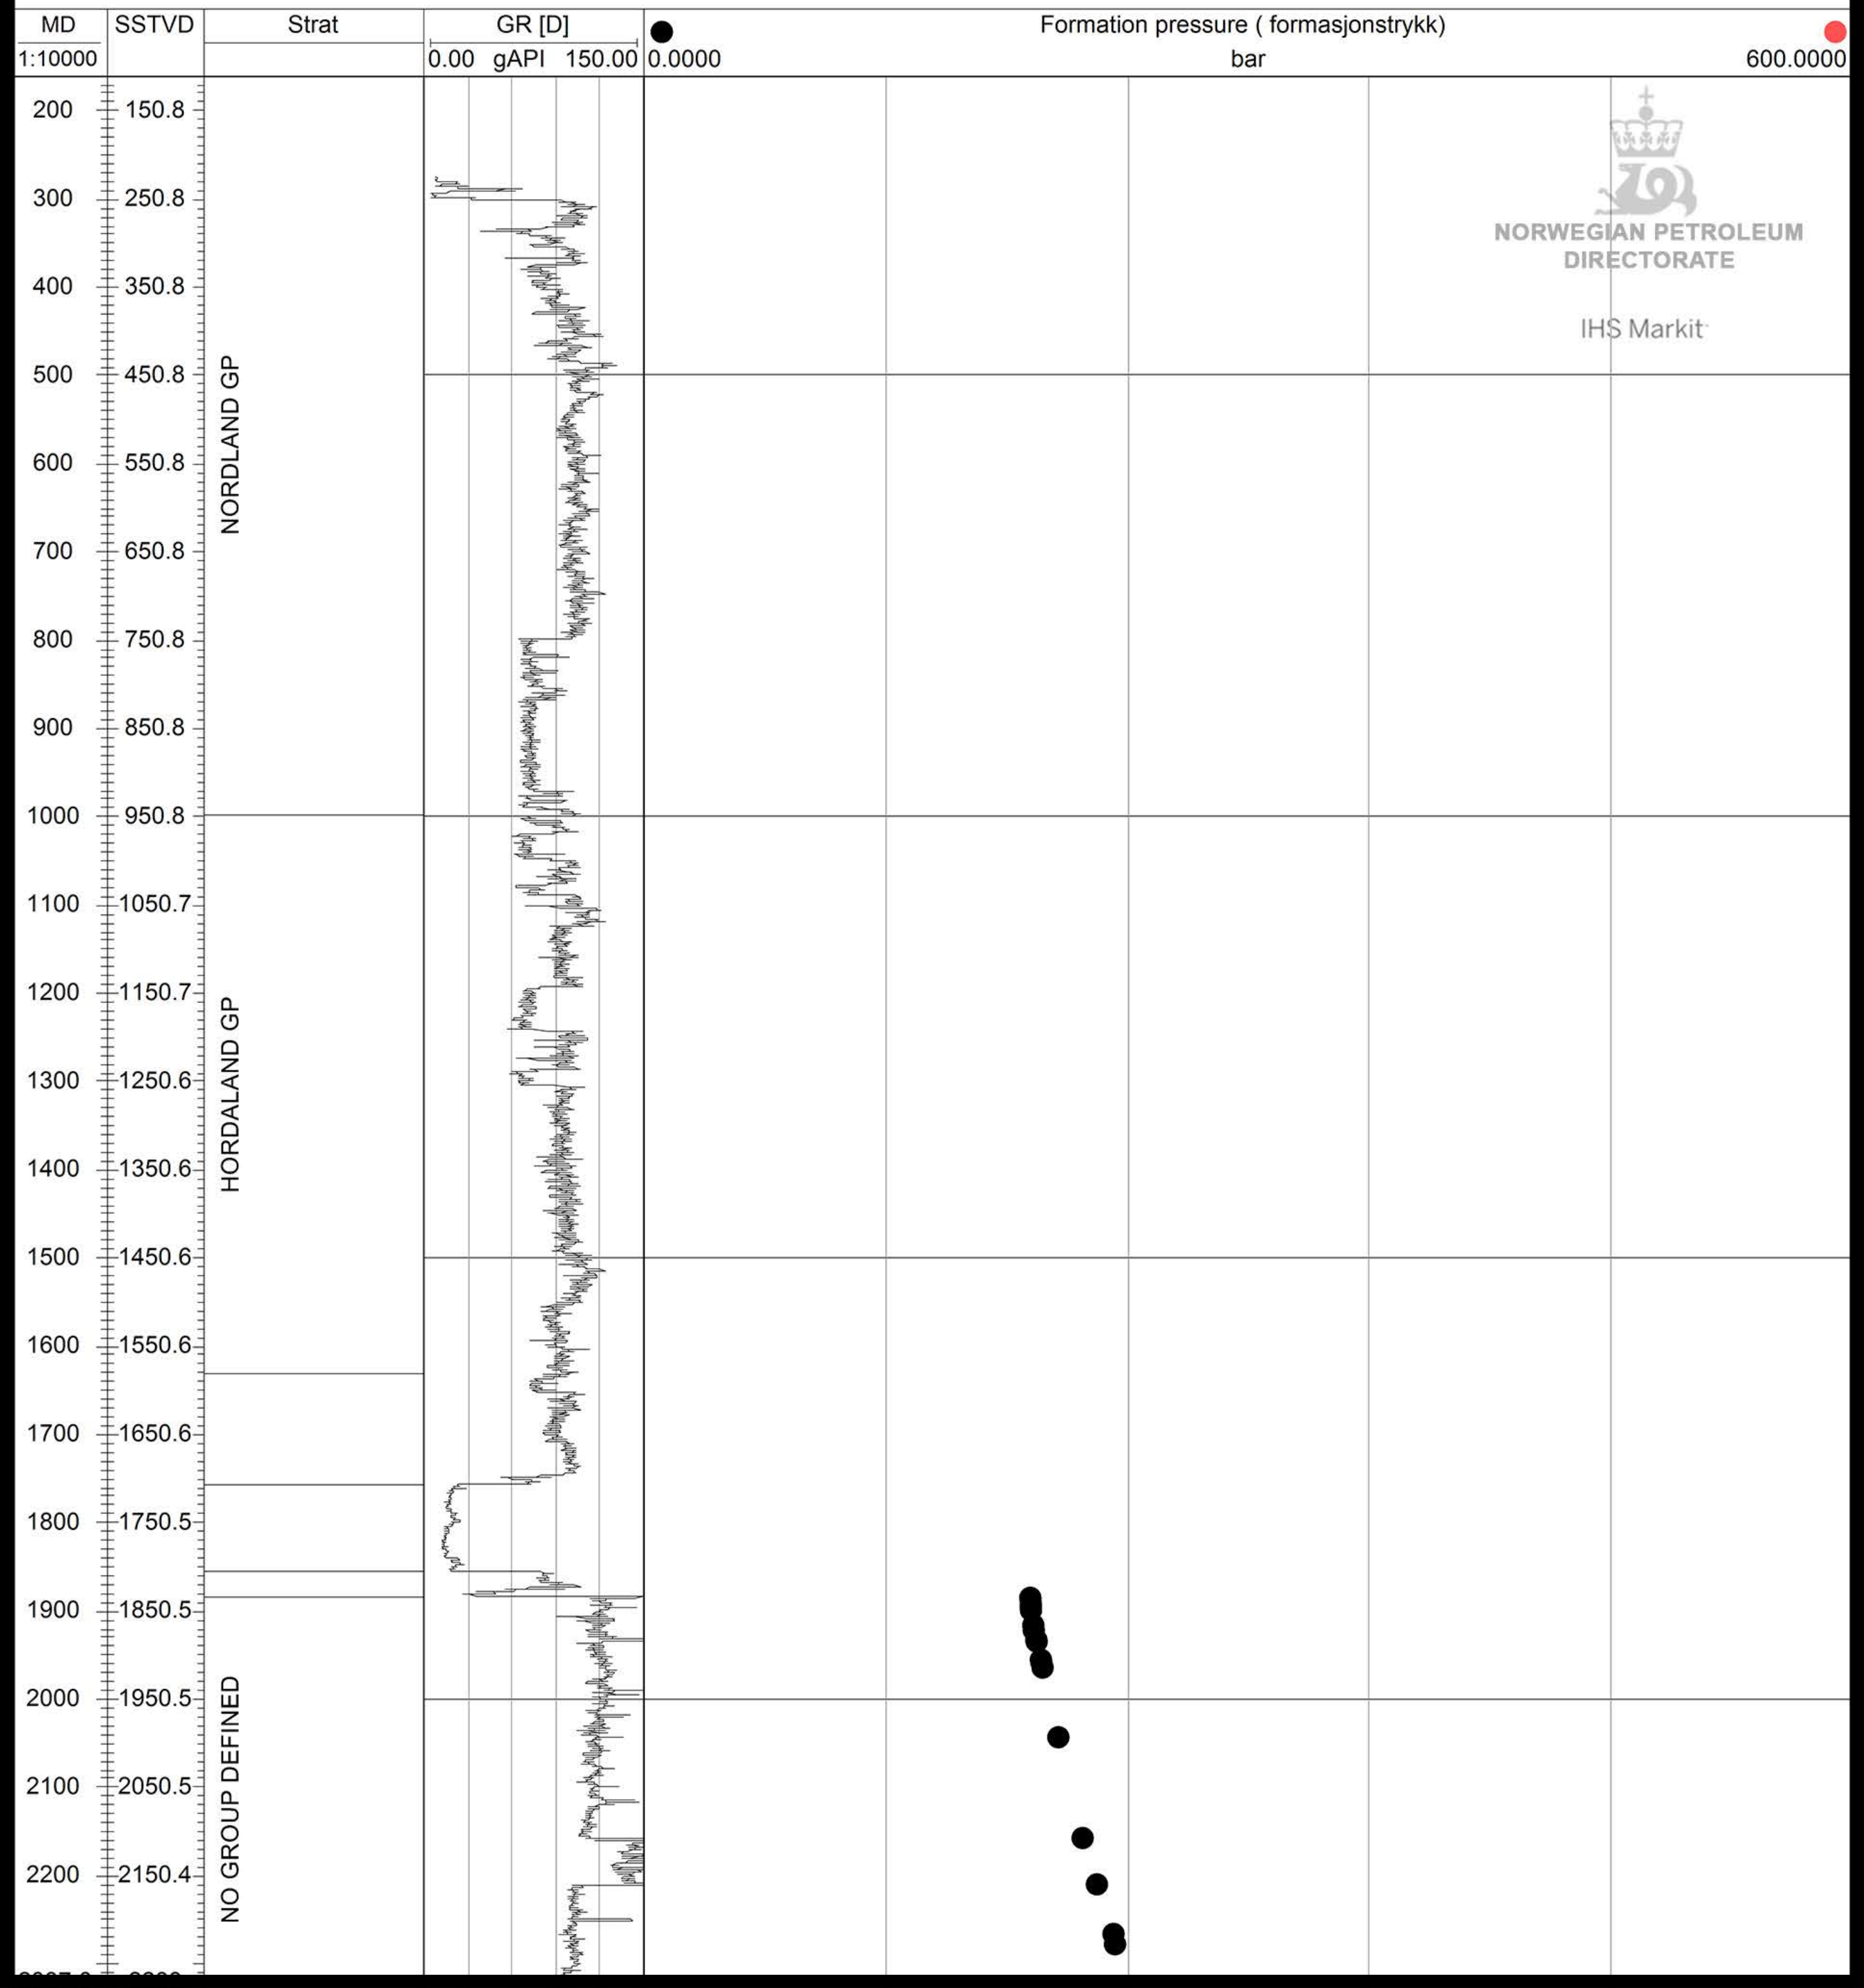

★ 16/2-5

NORWEGIAN PETROLEUM
DIRECTORATE

IHS Markit