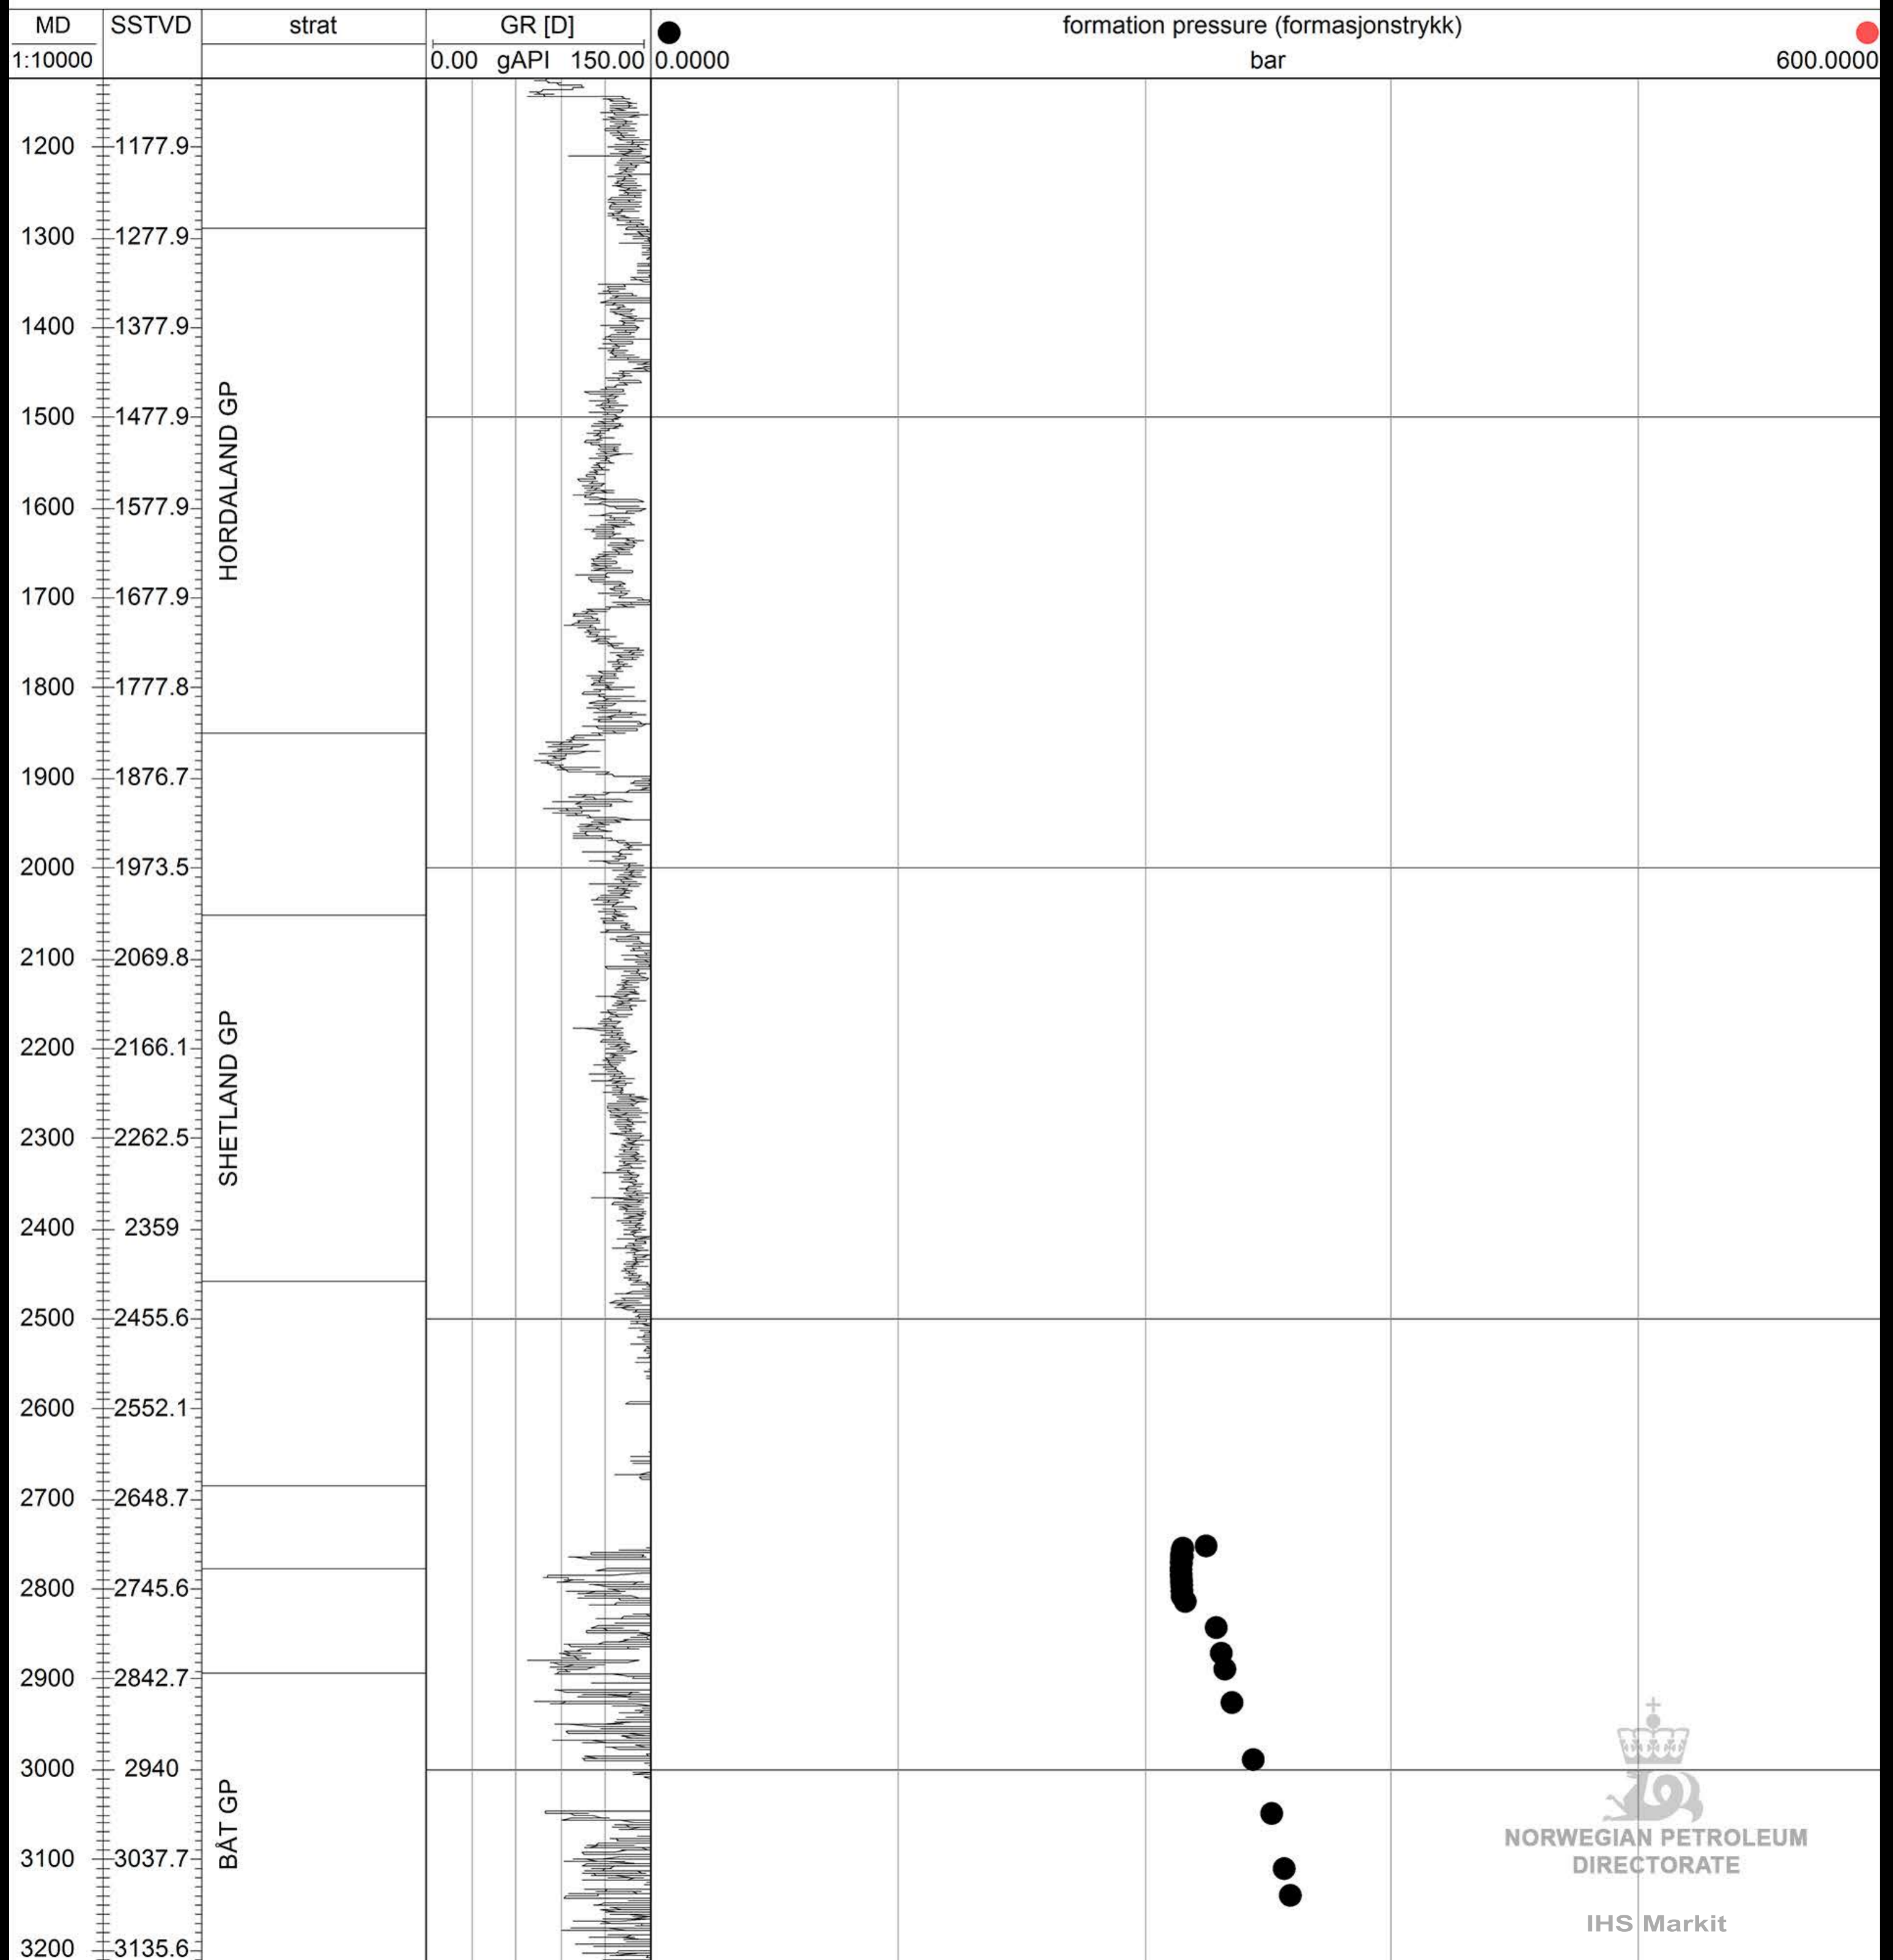

# 6407/6-7 S

NORWEGIAN PETROLEUM  
DIRECTORATE

IHS Markit