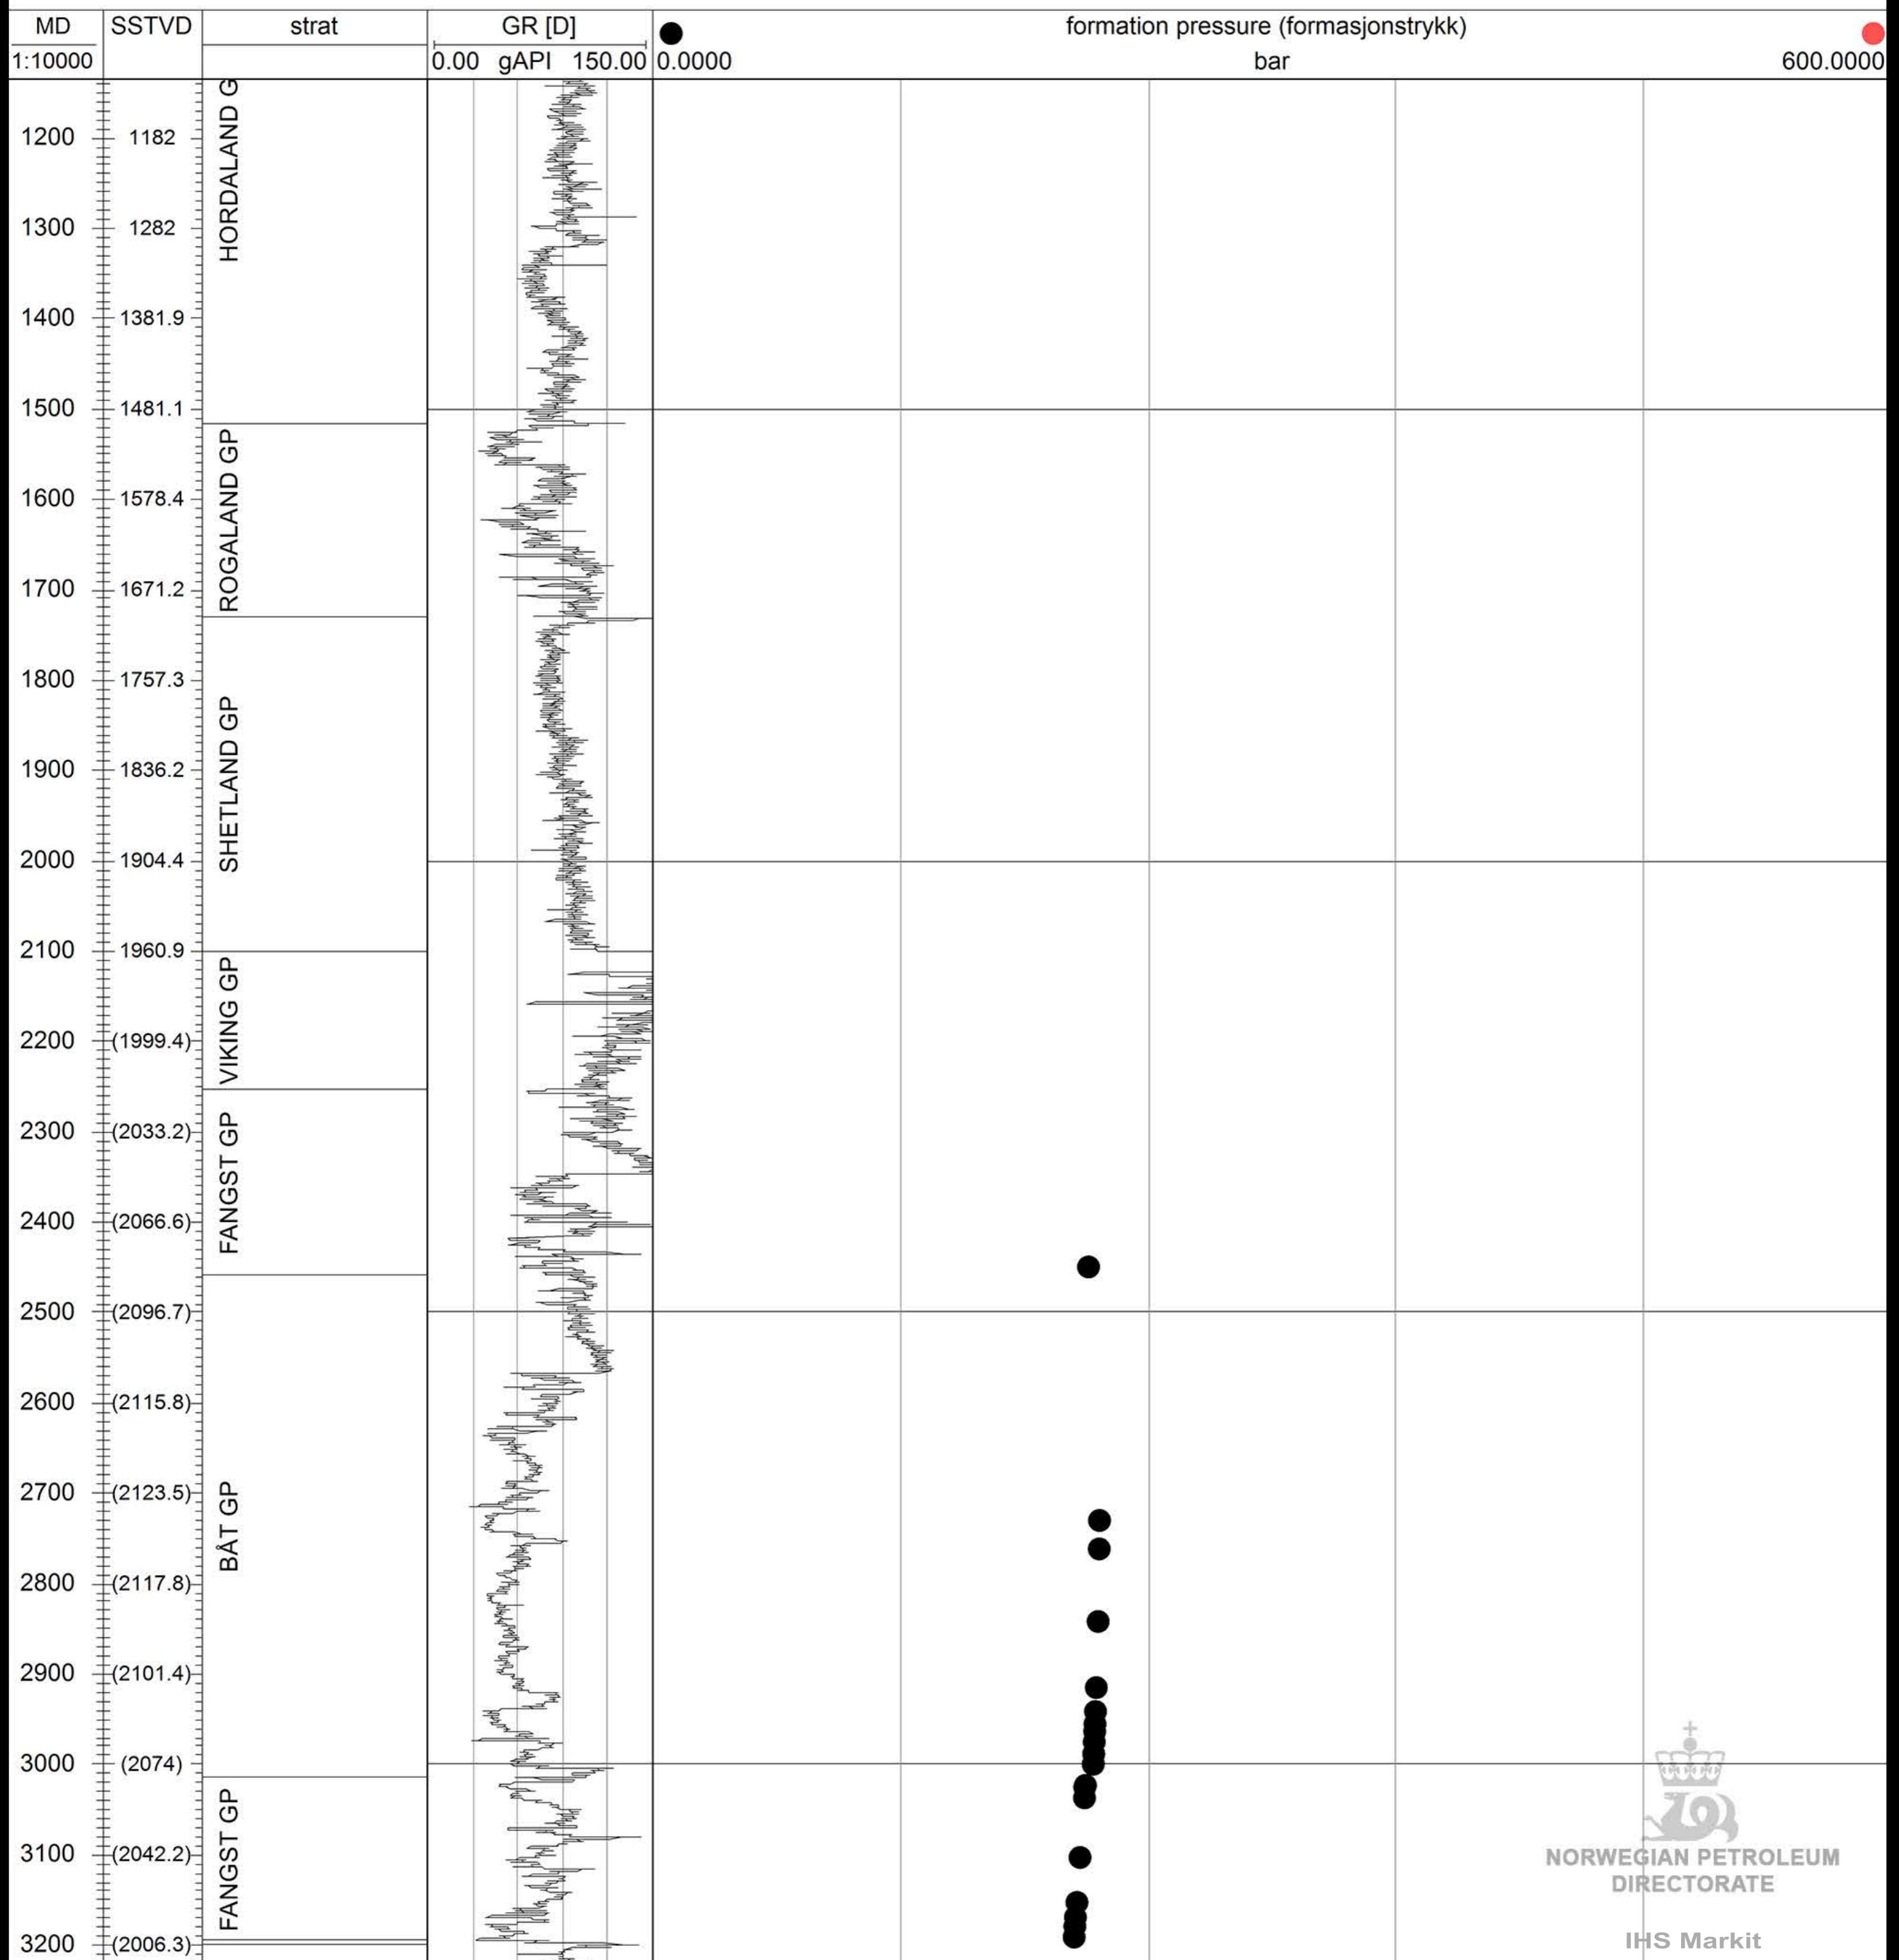

● 6407/8-5 A

NORWEGIAN PETROLEUM
DIRECTORATE

IHS Markit