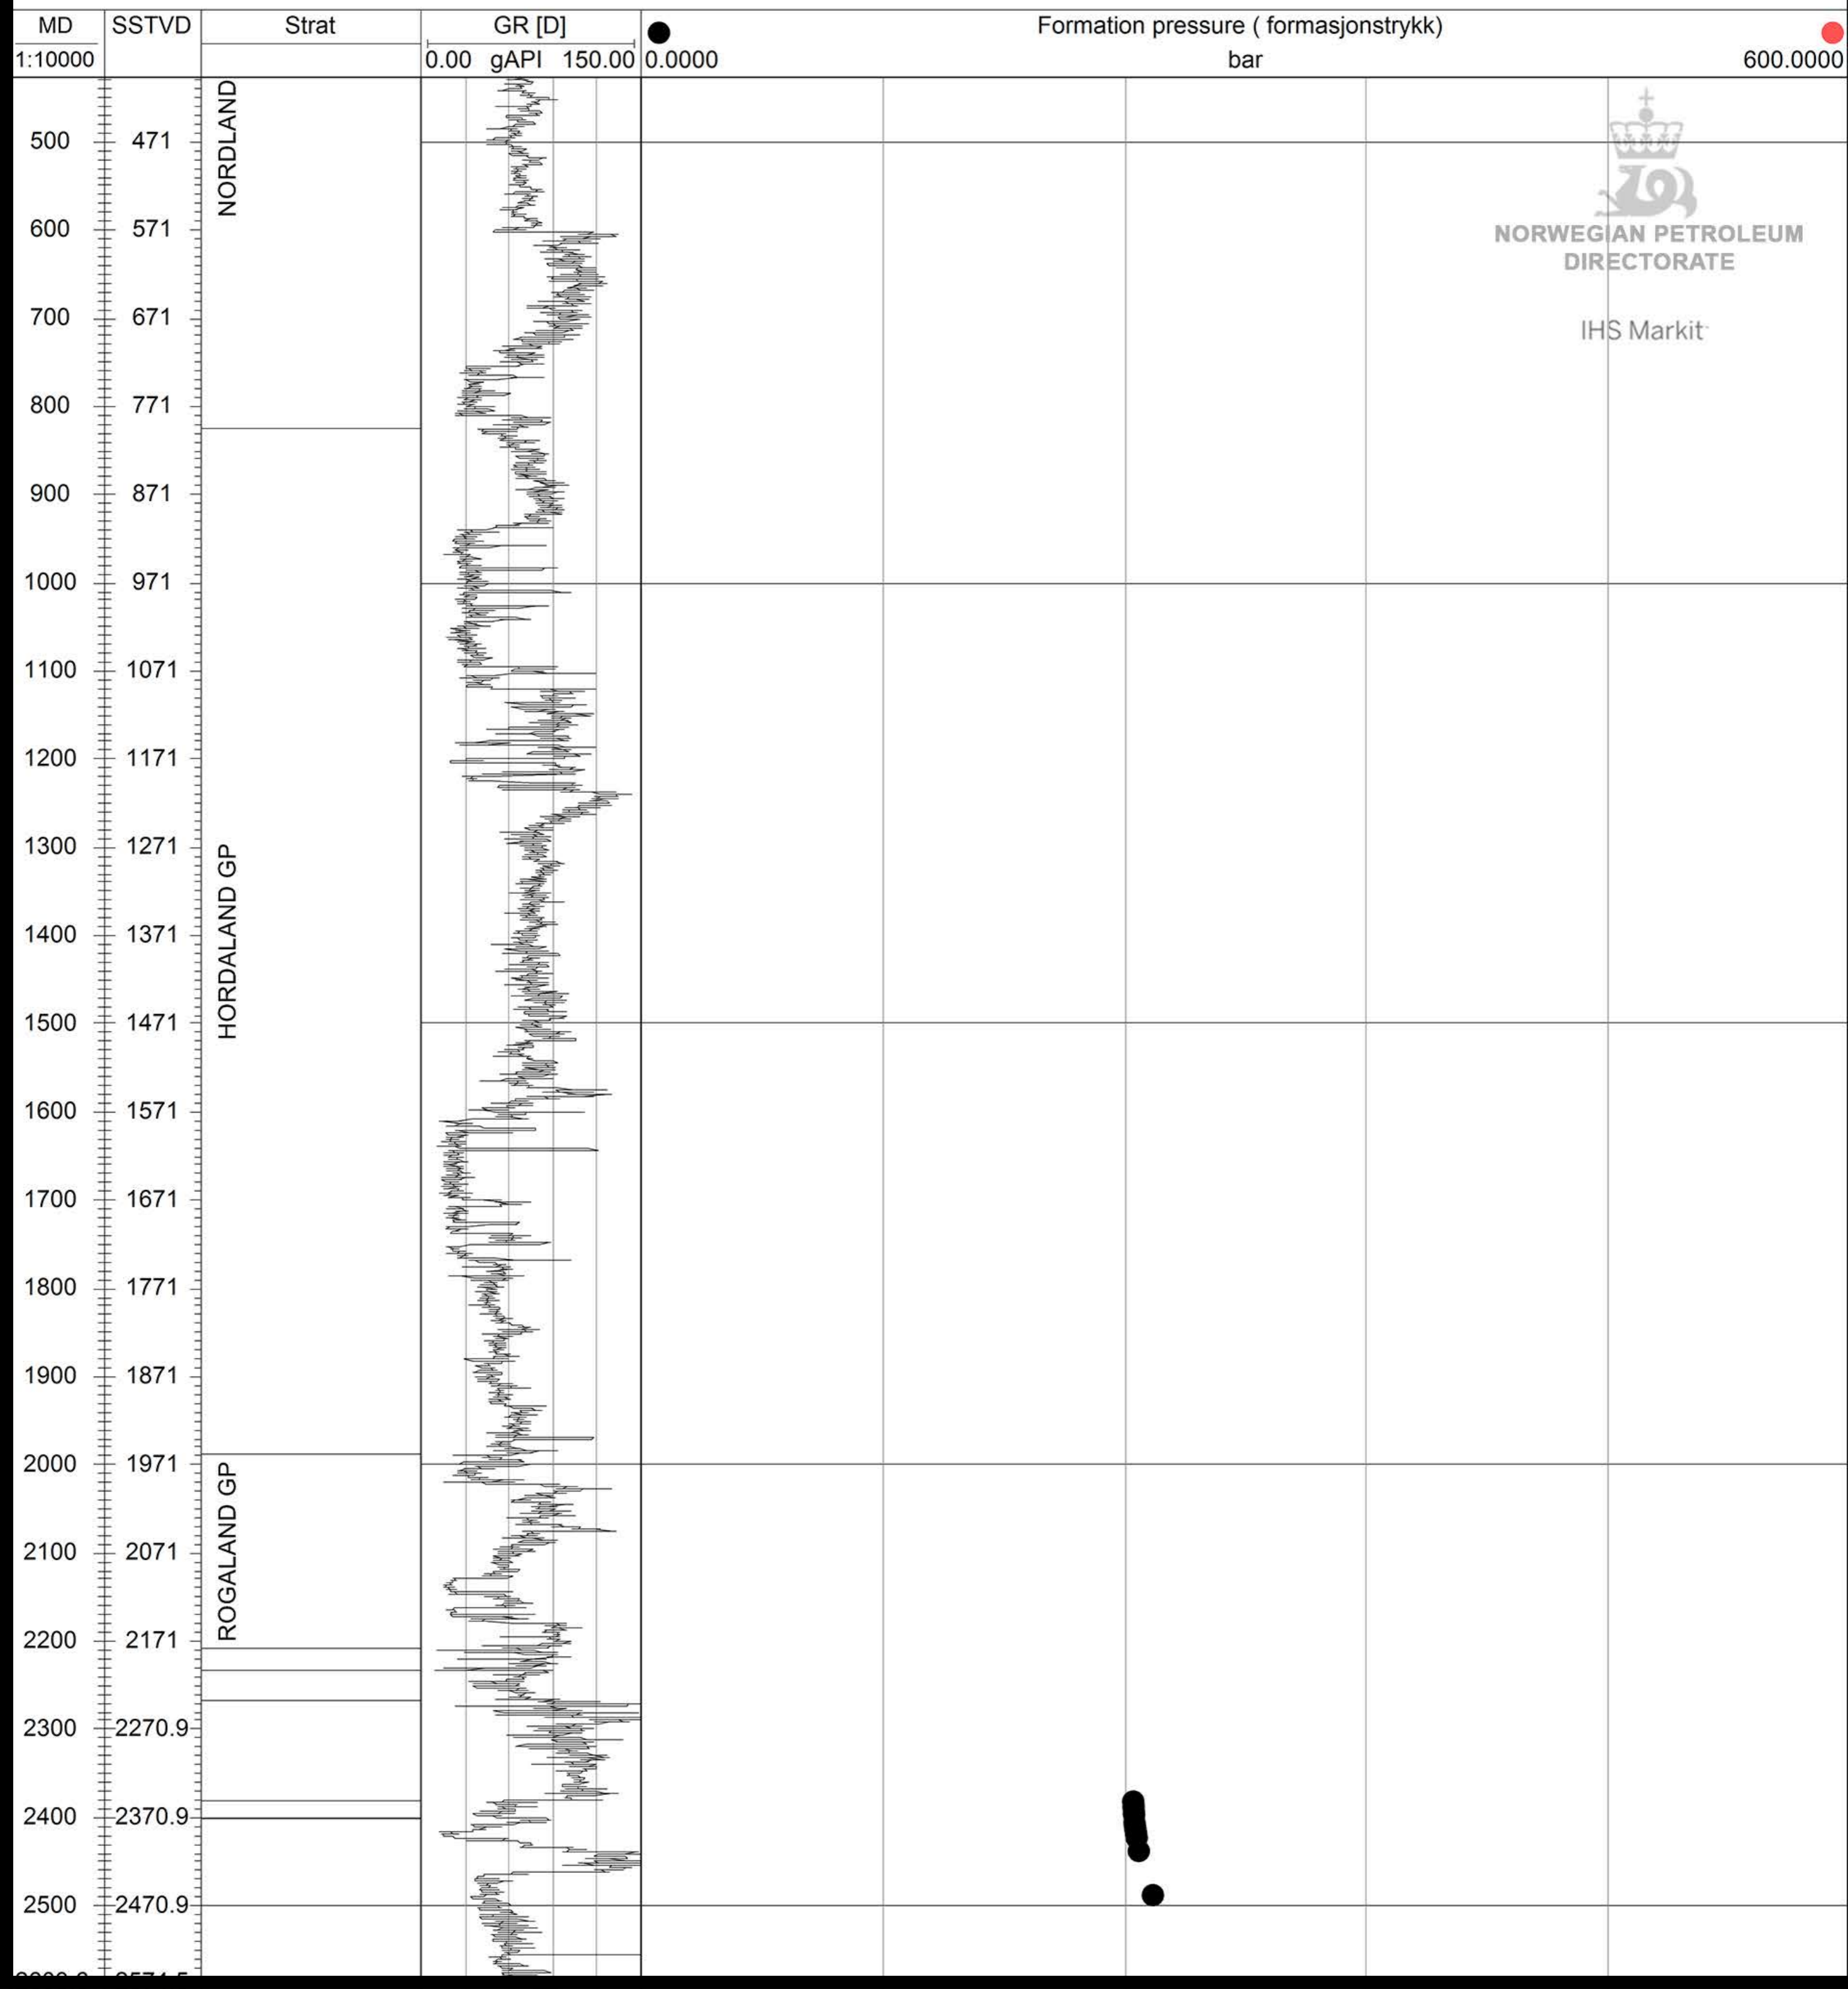

16/1-11

NORWEGIAN PETROLEUM
DIRECTORATE

IHS Markit