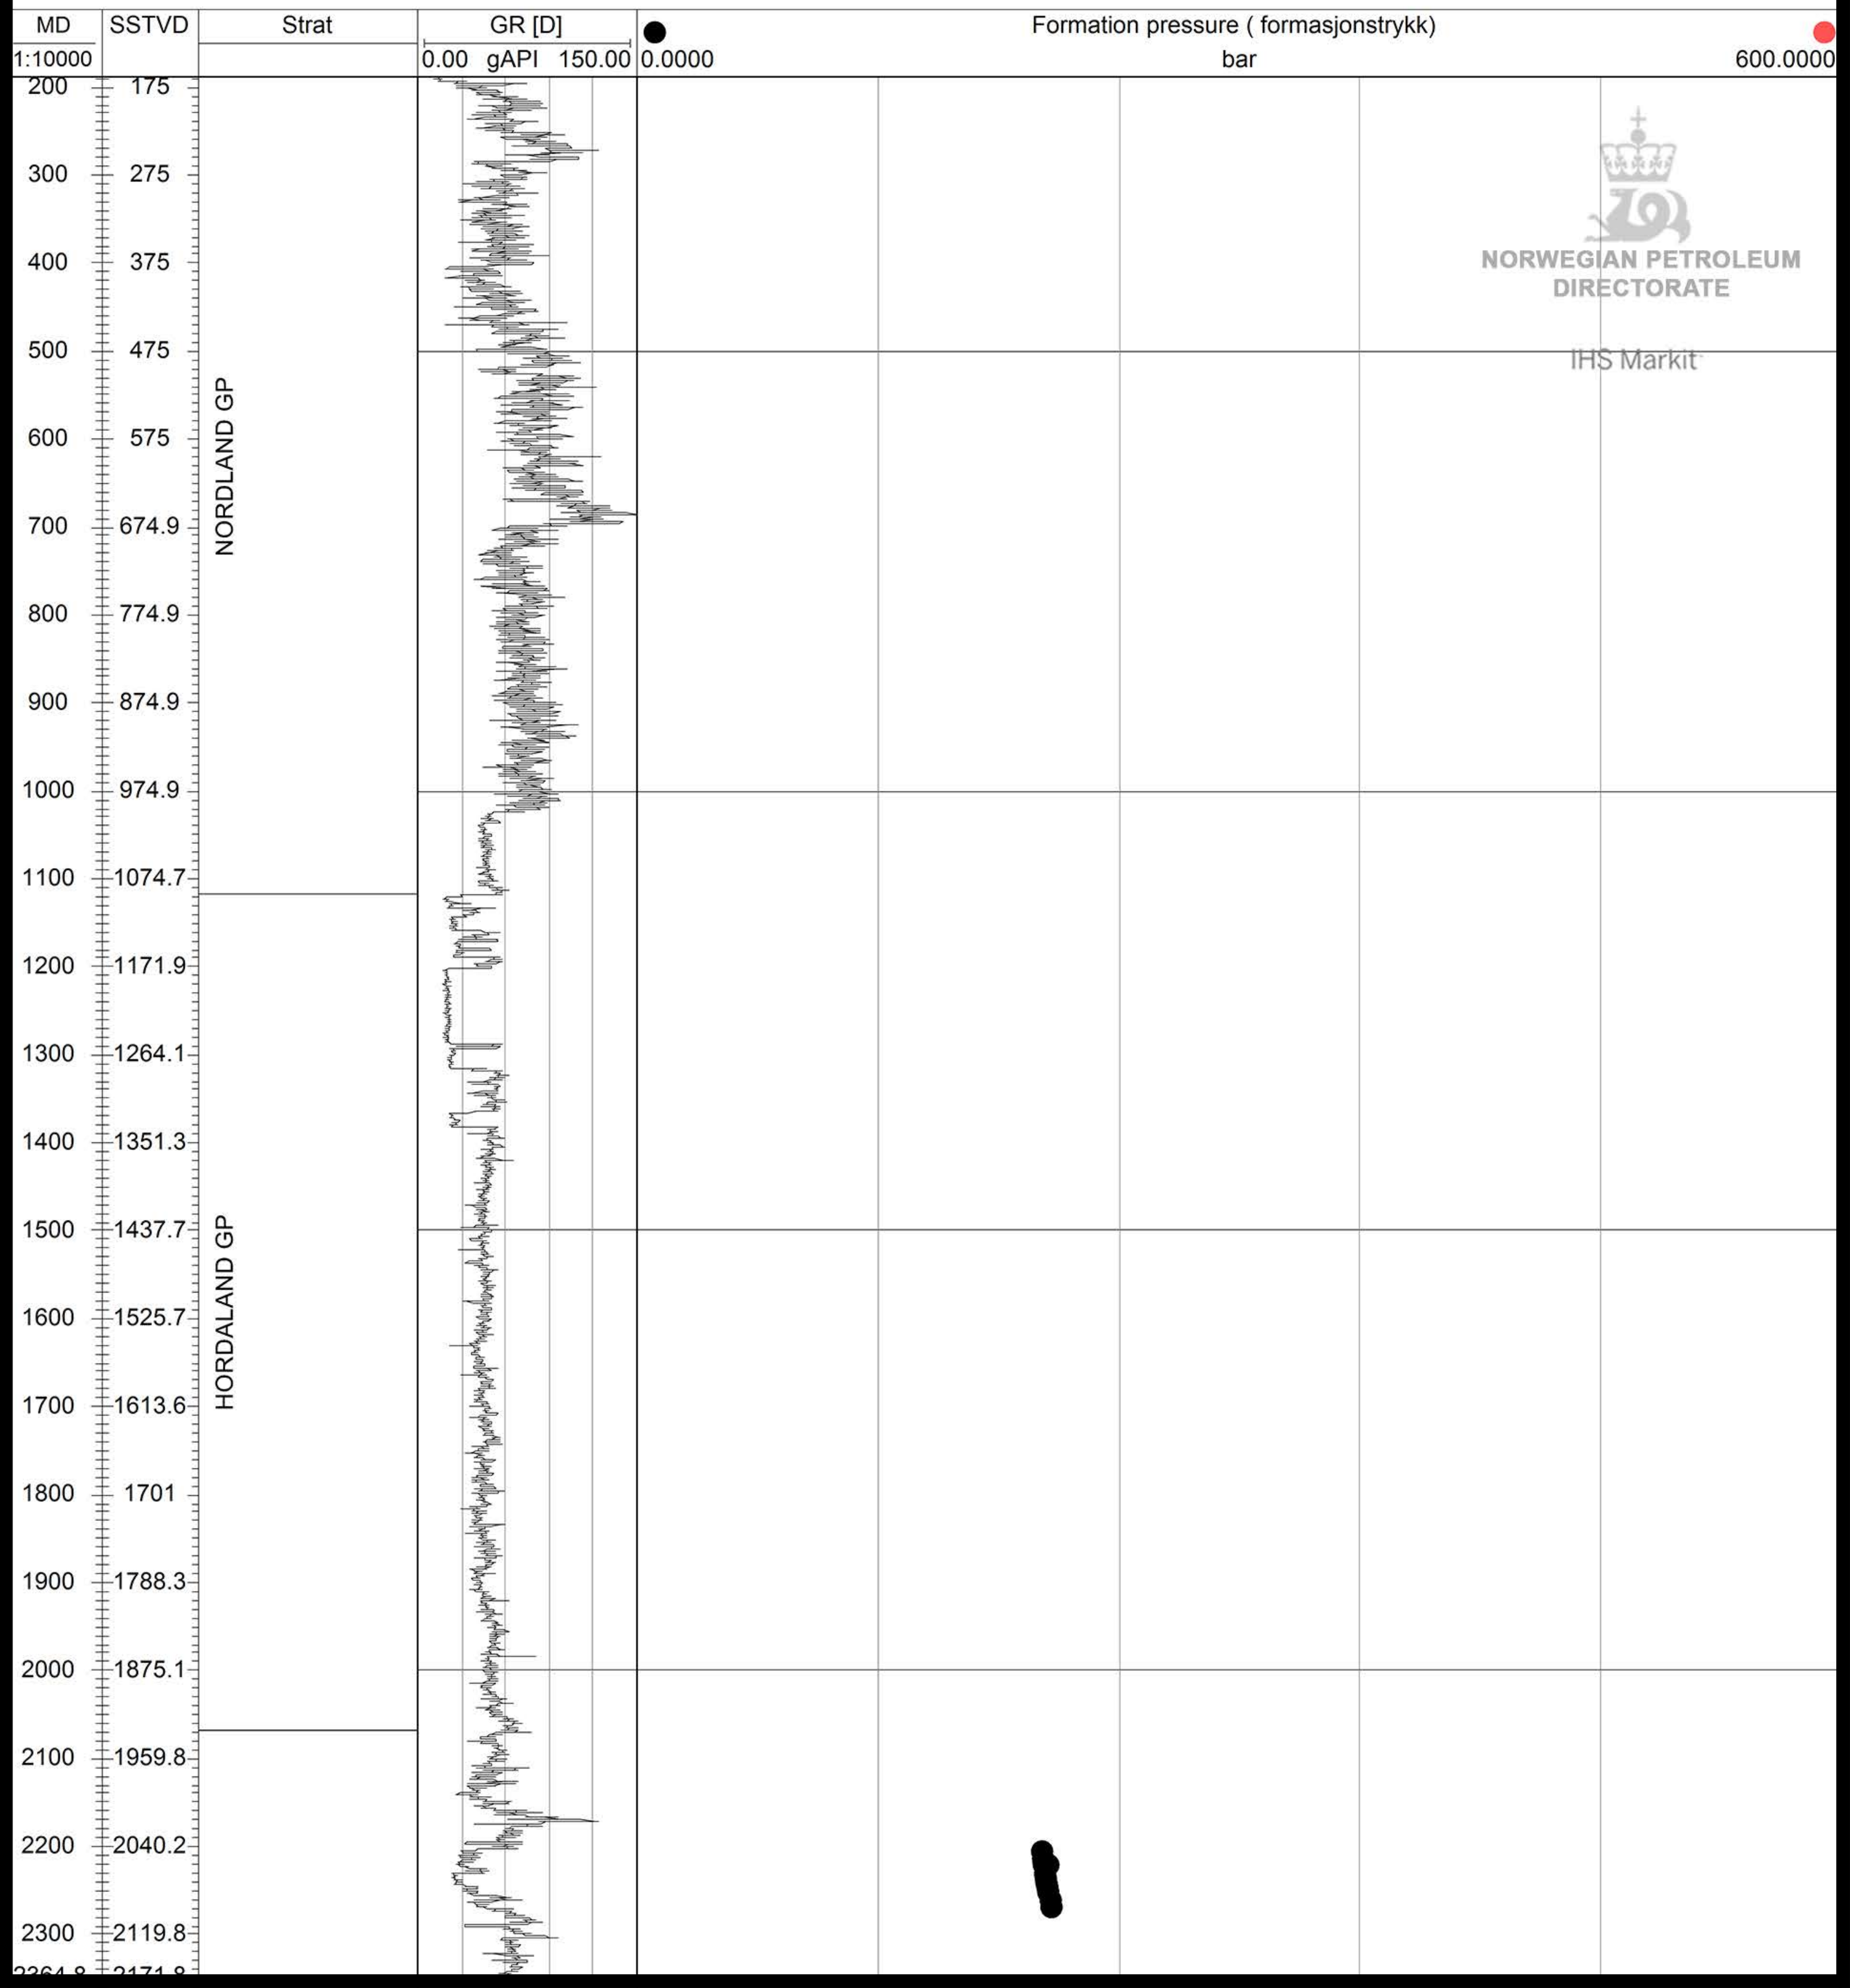

● 24/9-9 S

NORWEGIAN PETROLEUM
DIRECTORATE

IHS Markit