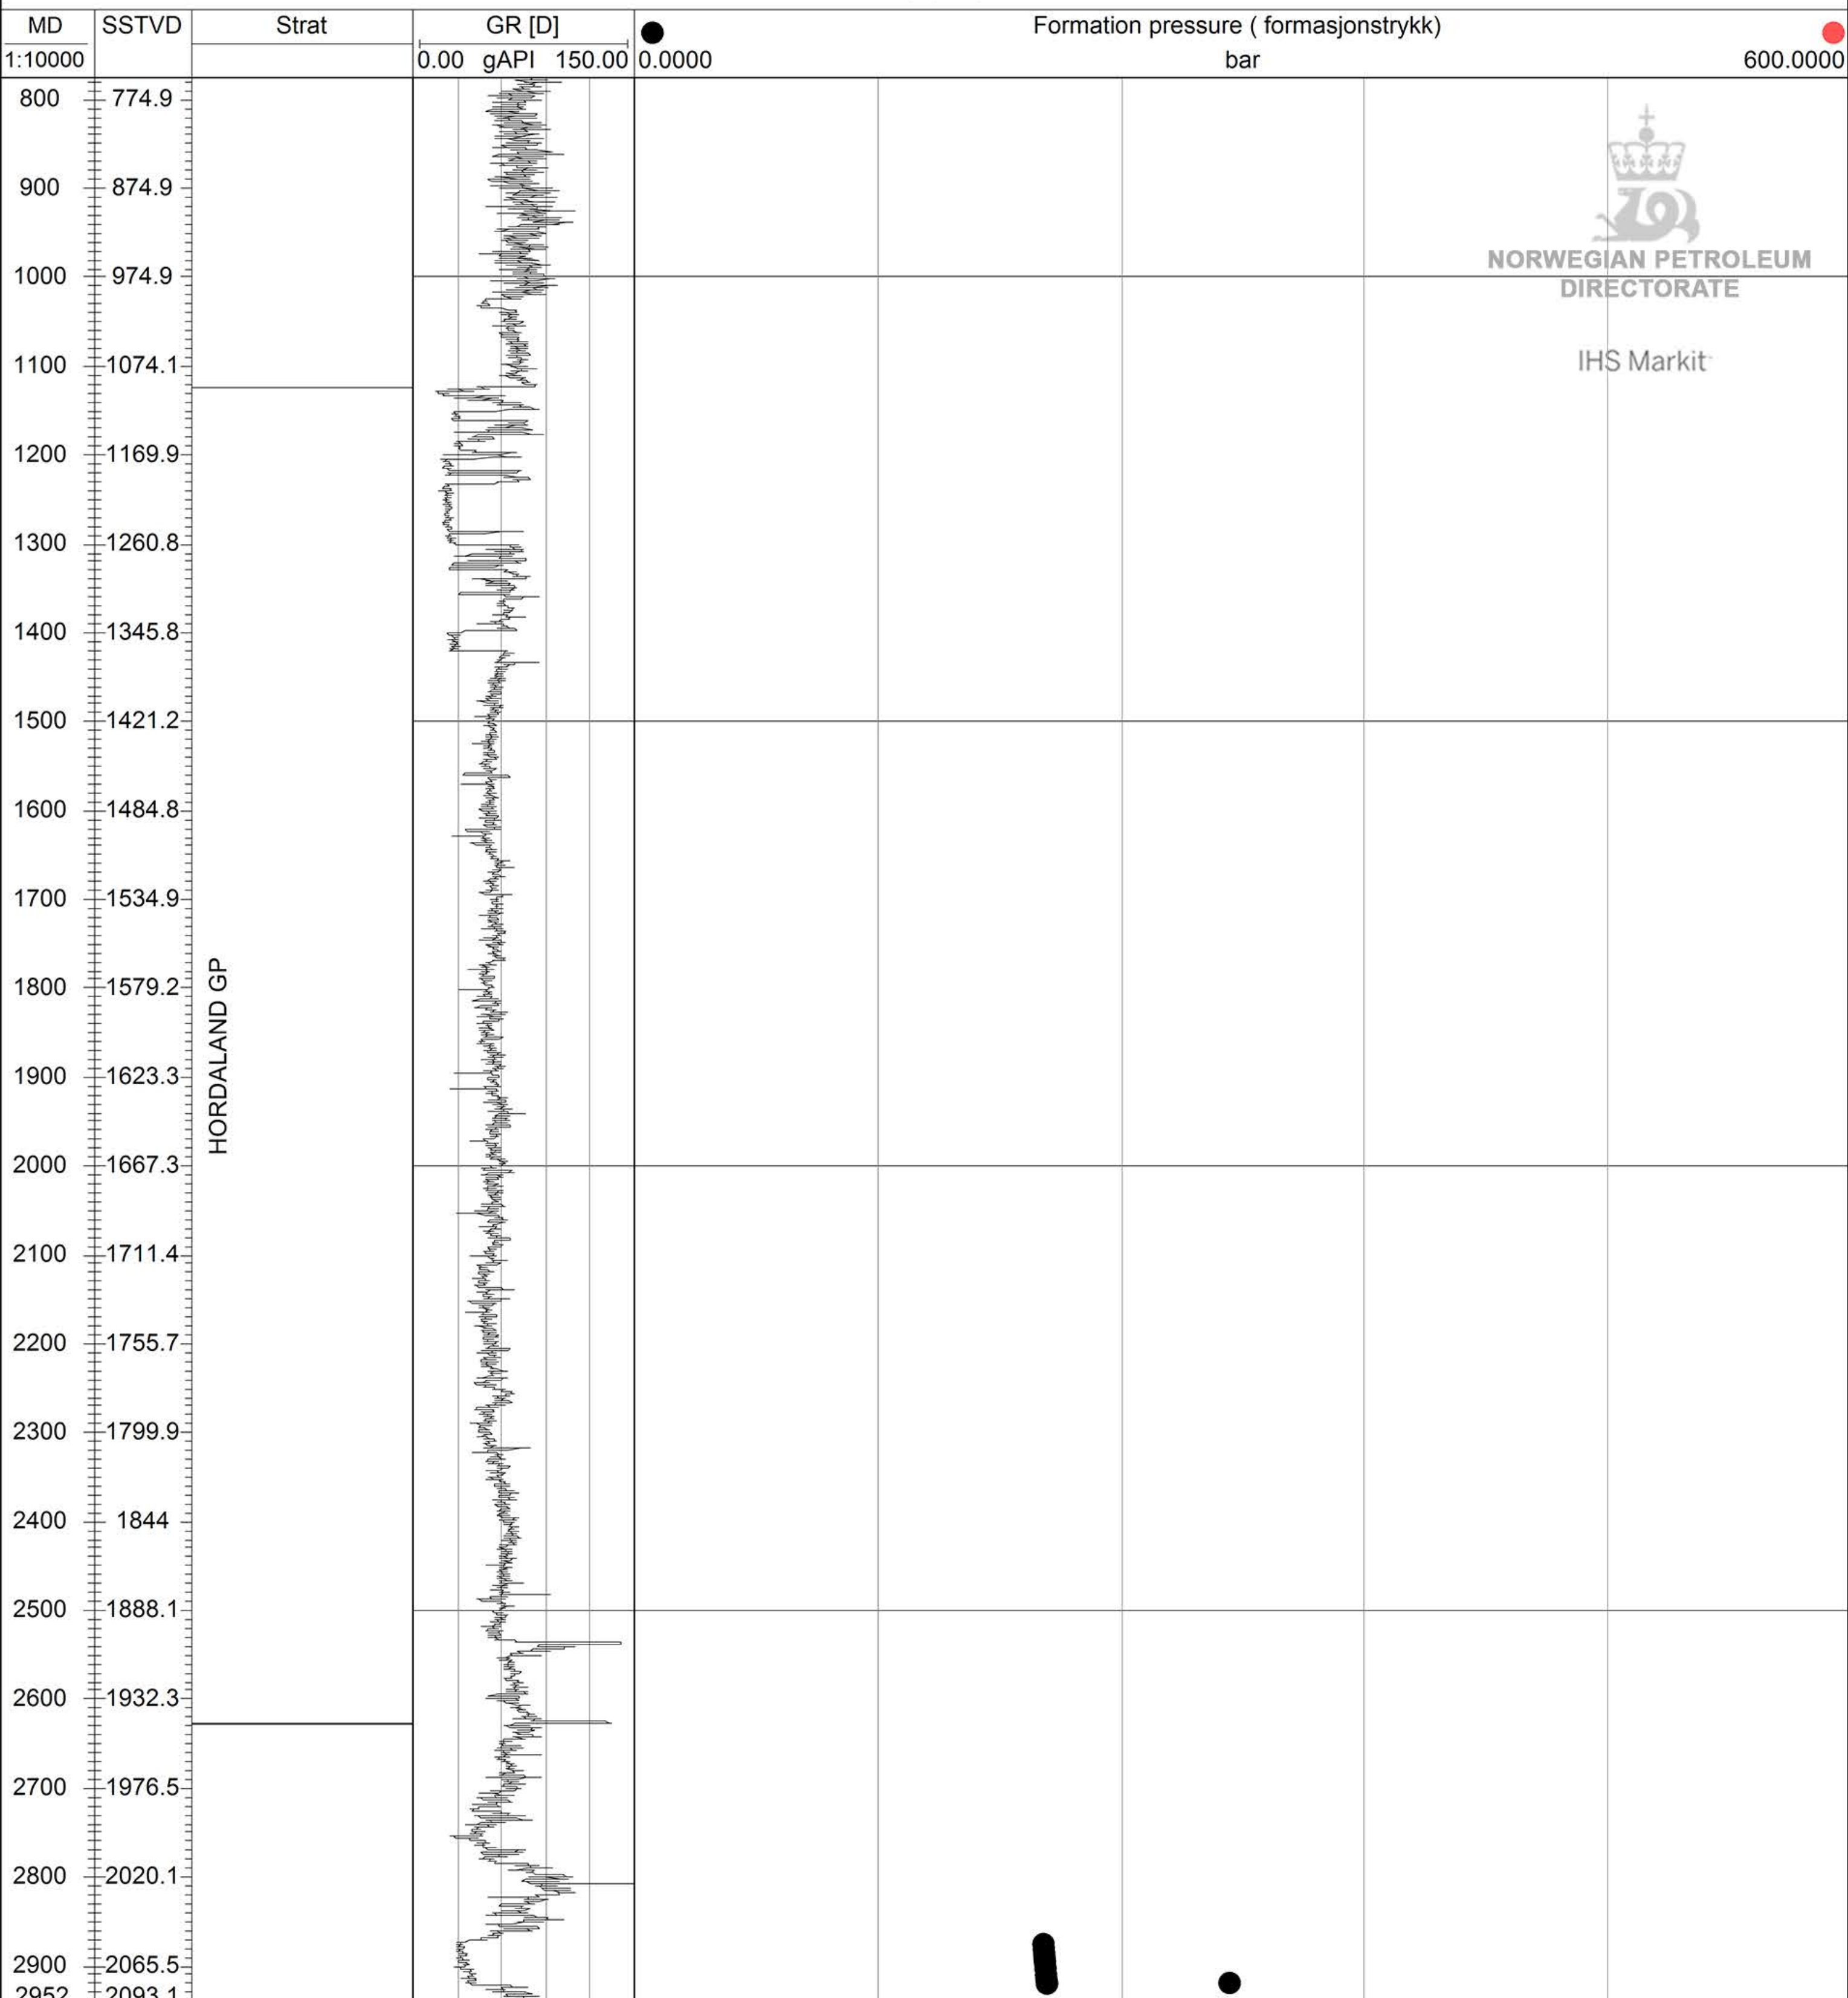

● 24/9-9 A

NORWEGIAN PETROLEUM
DIRECTORATE

IHS Markit