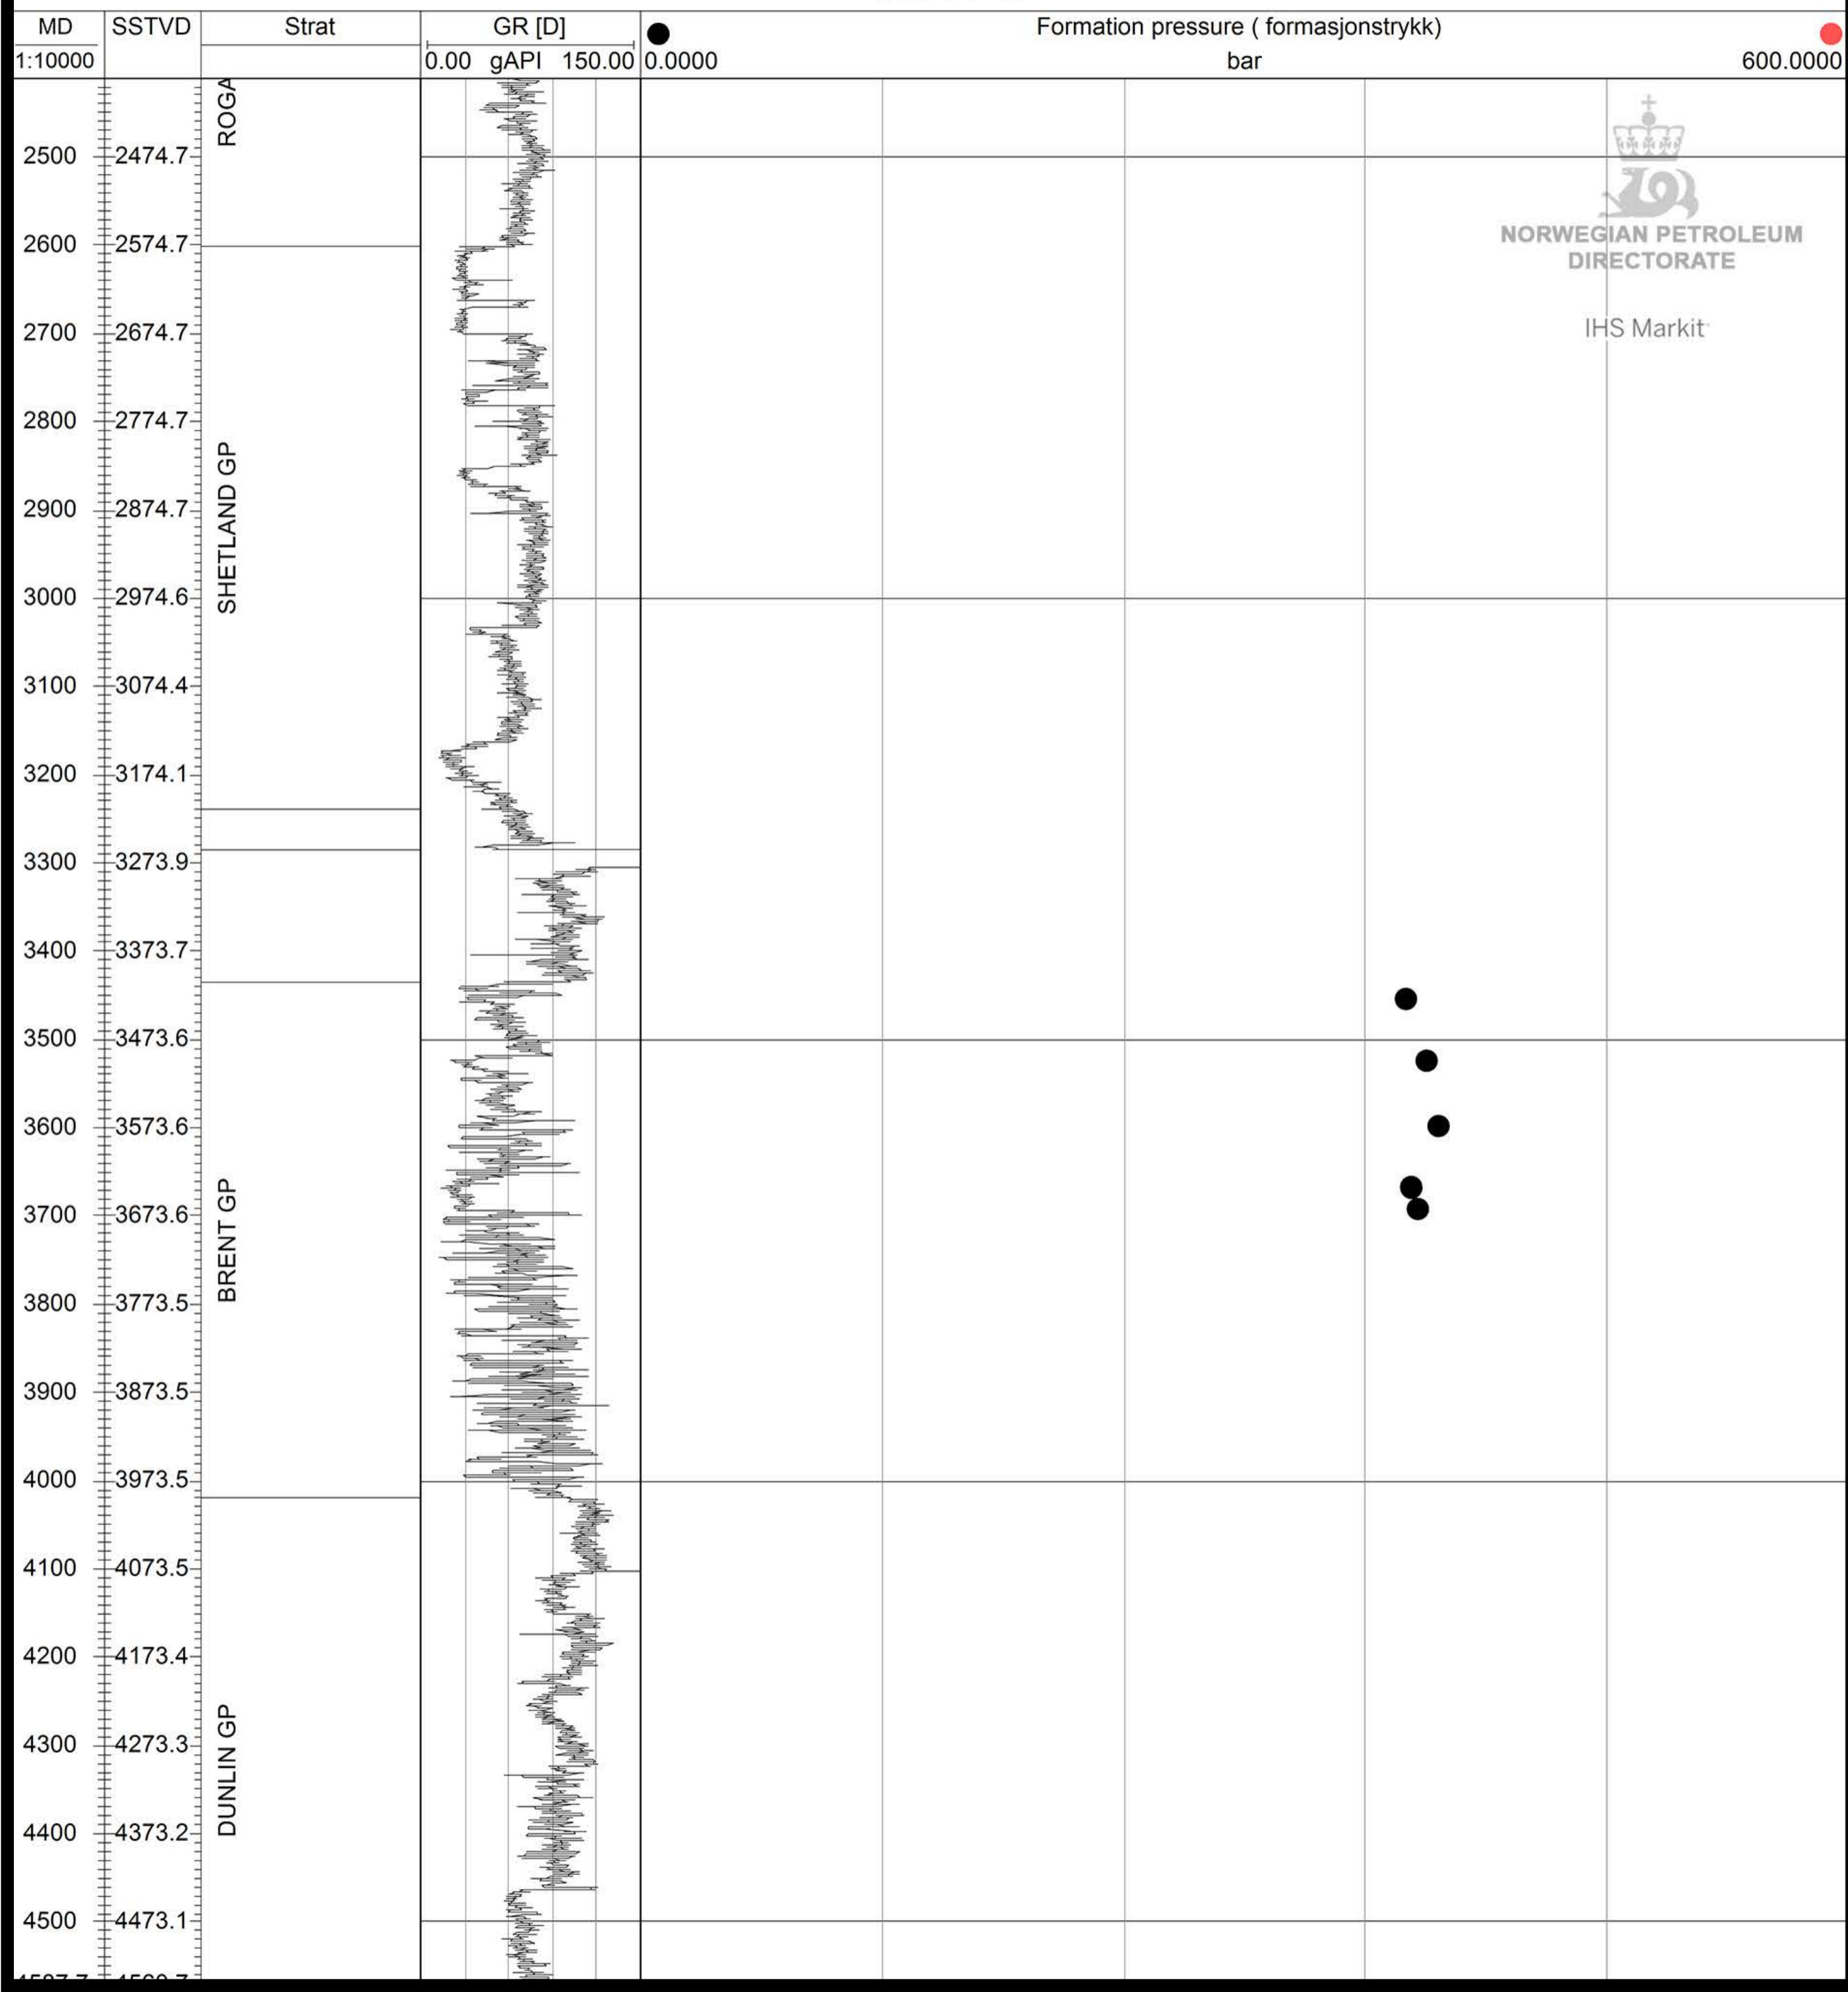

# 30/11-3

NORWEGIAN PETROLEUM  
DIRECTORATE

IHS Markit