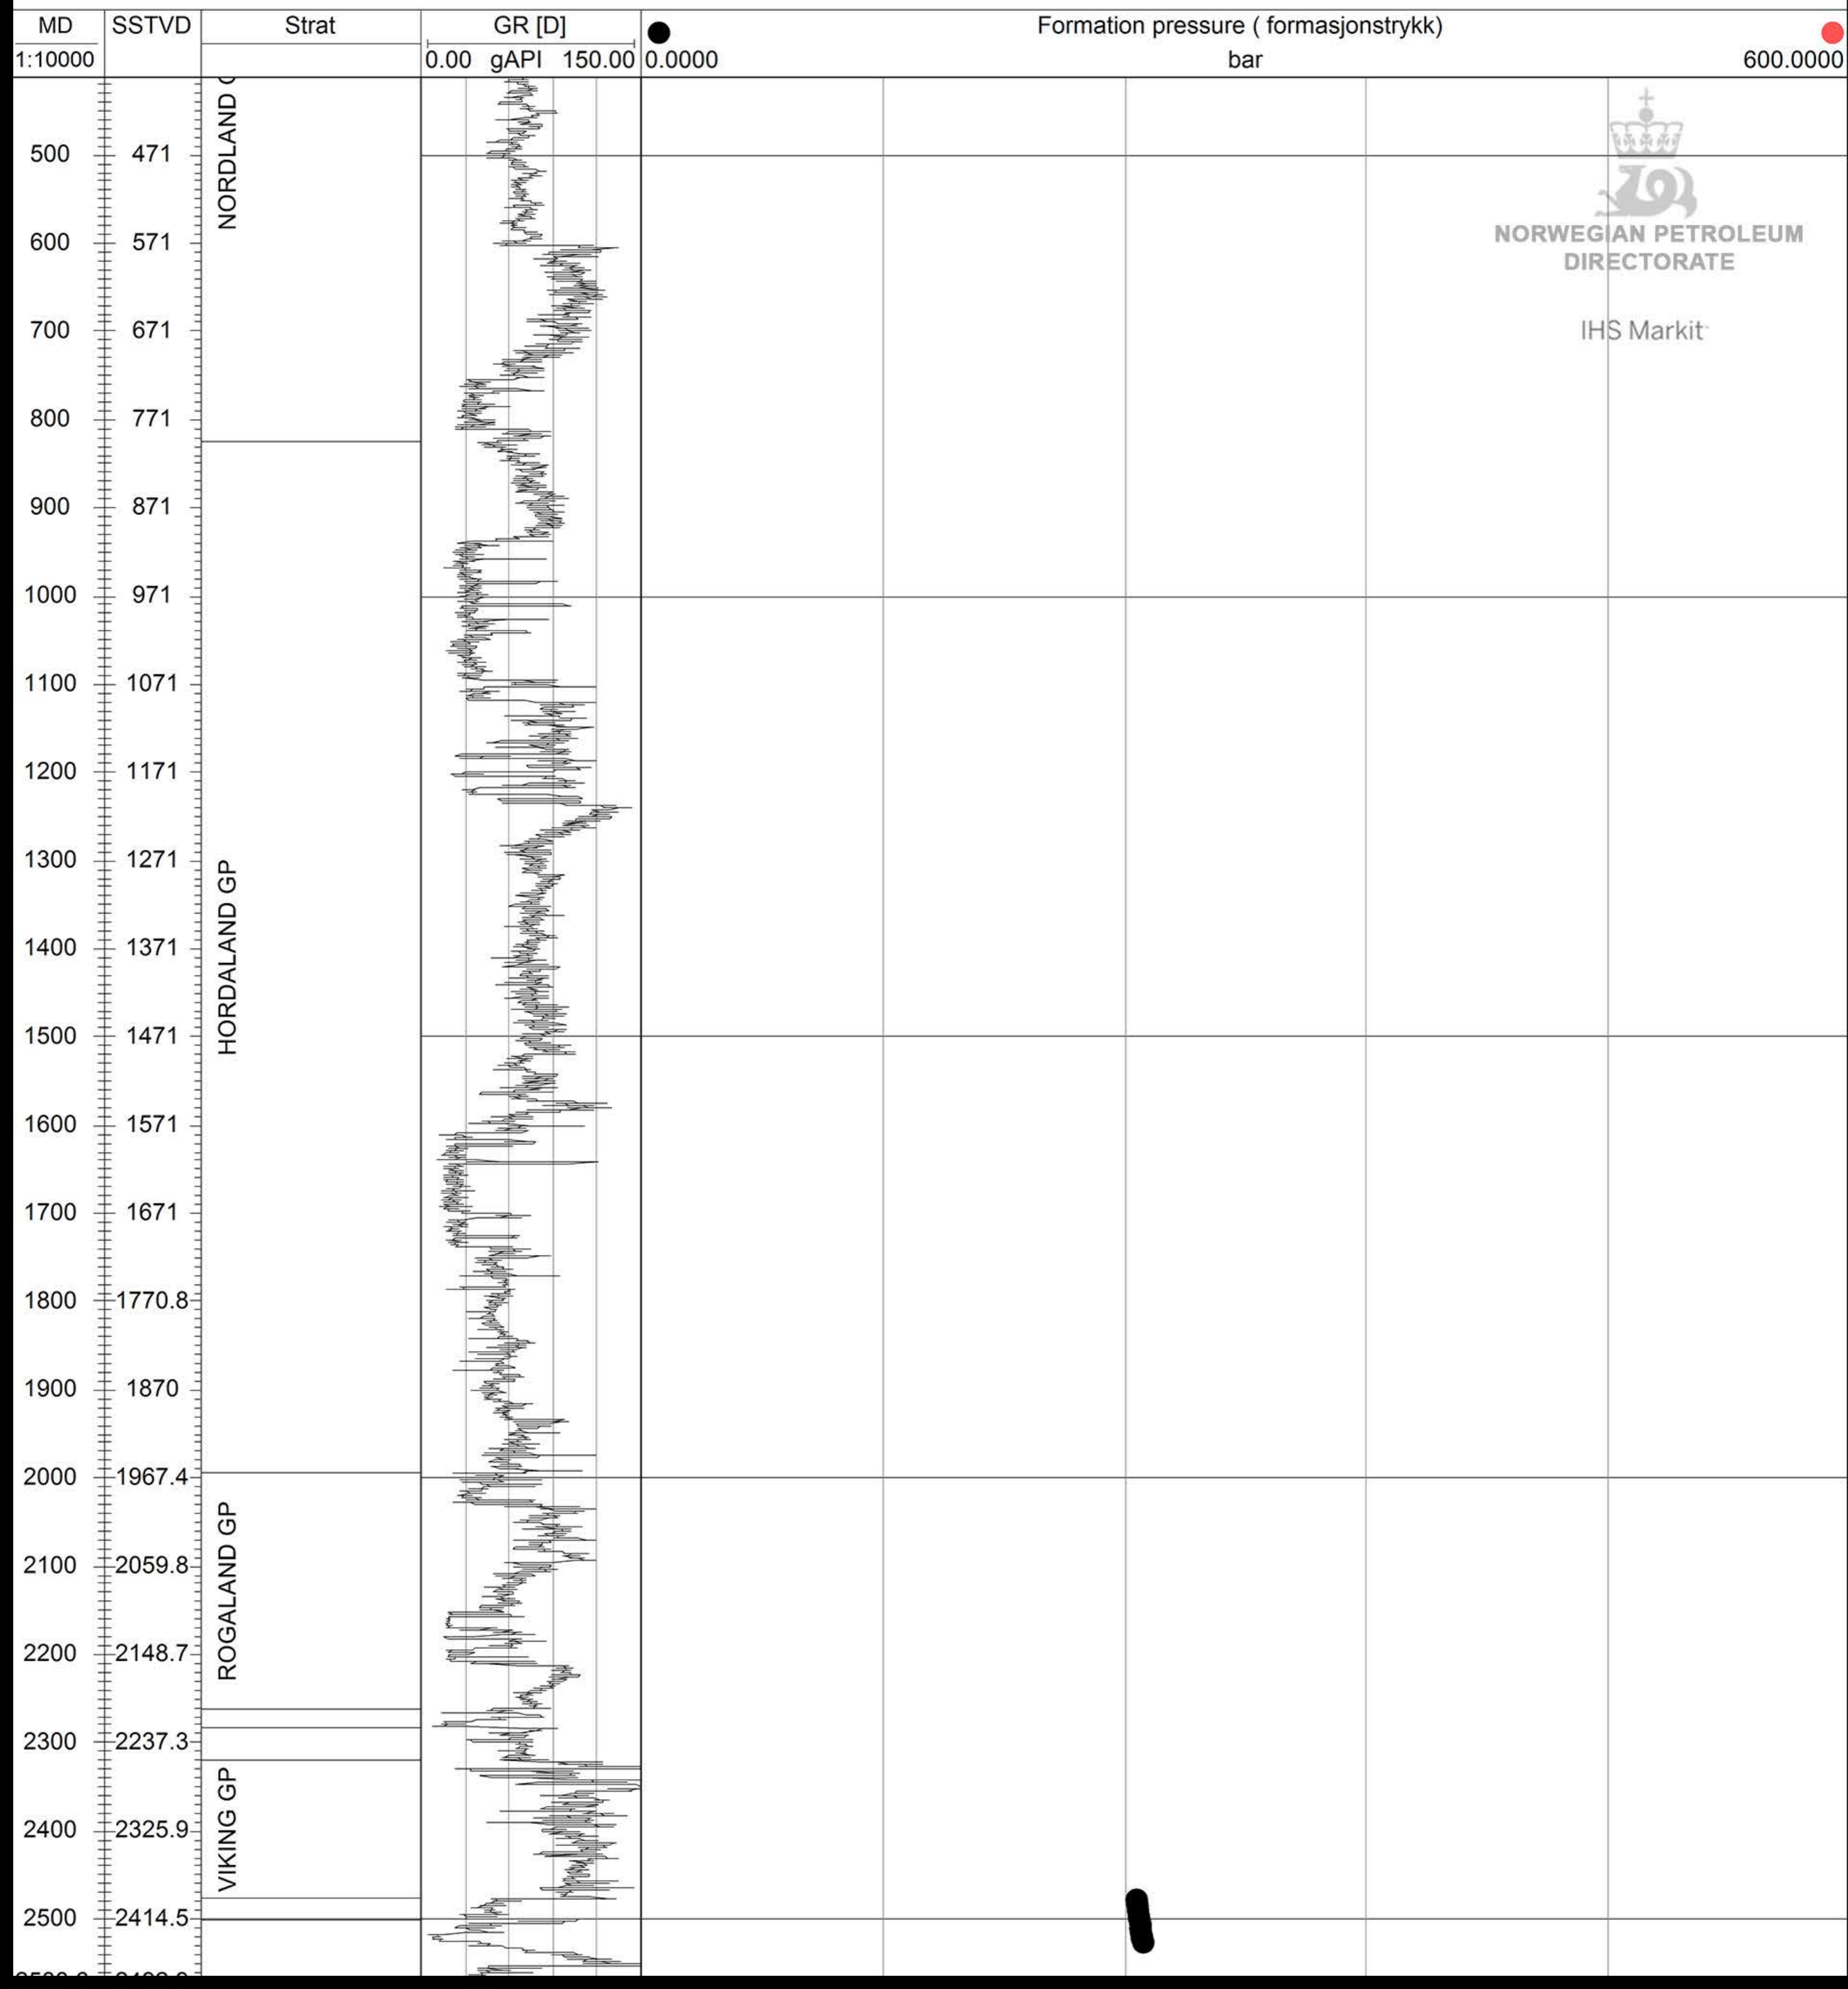

# ● 16/1-11 A

NORWEGIAN PETROLEUM  
DIRECTORATE

IHS Markit