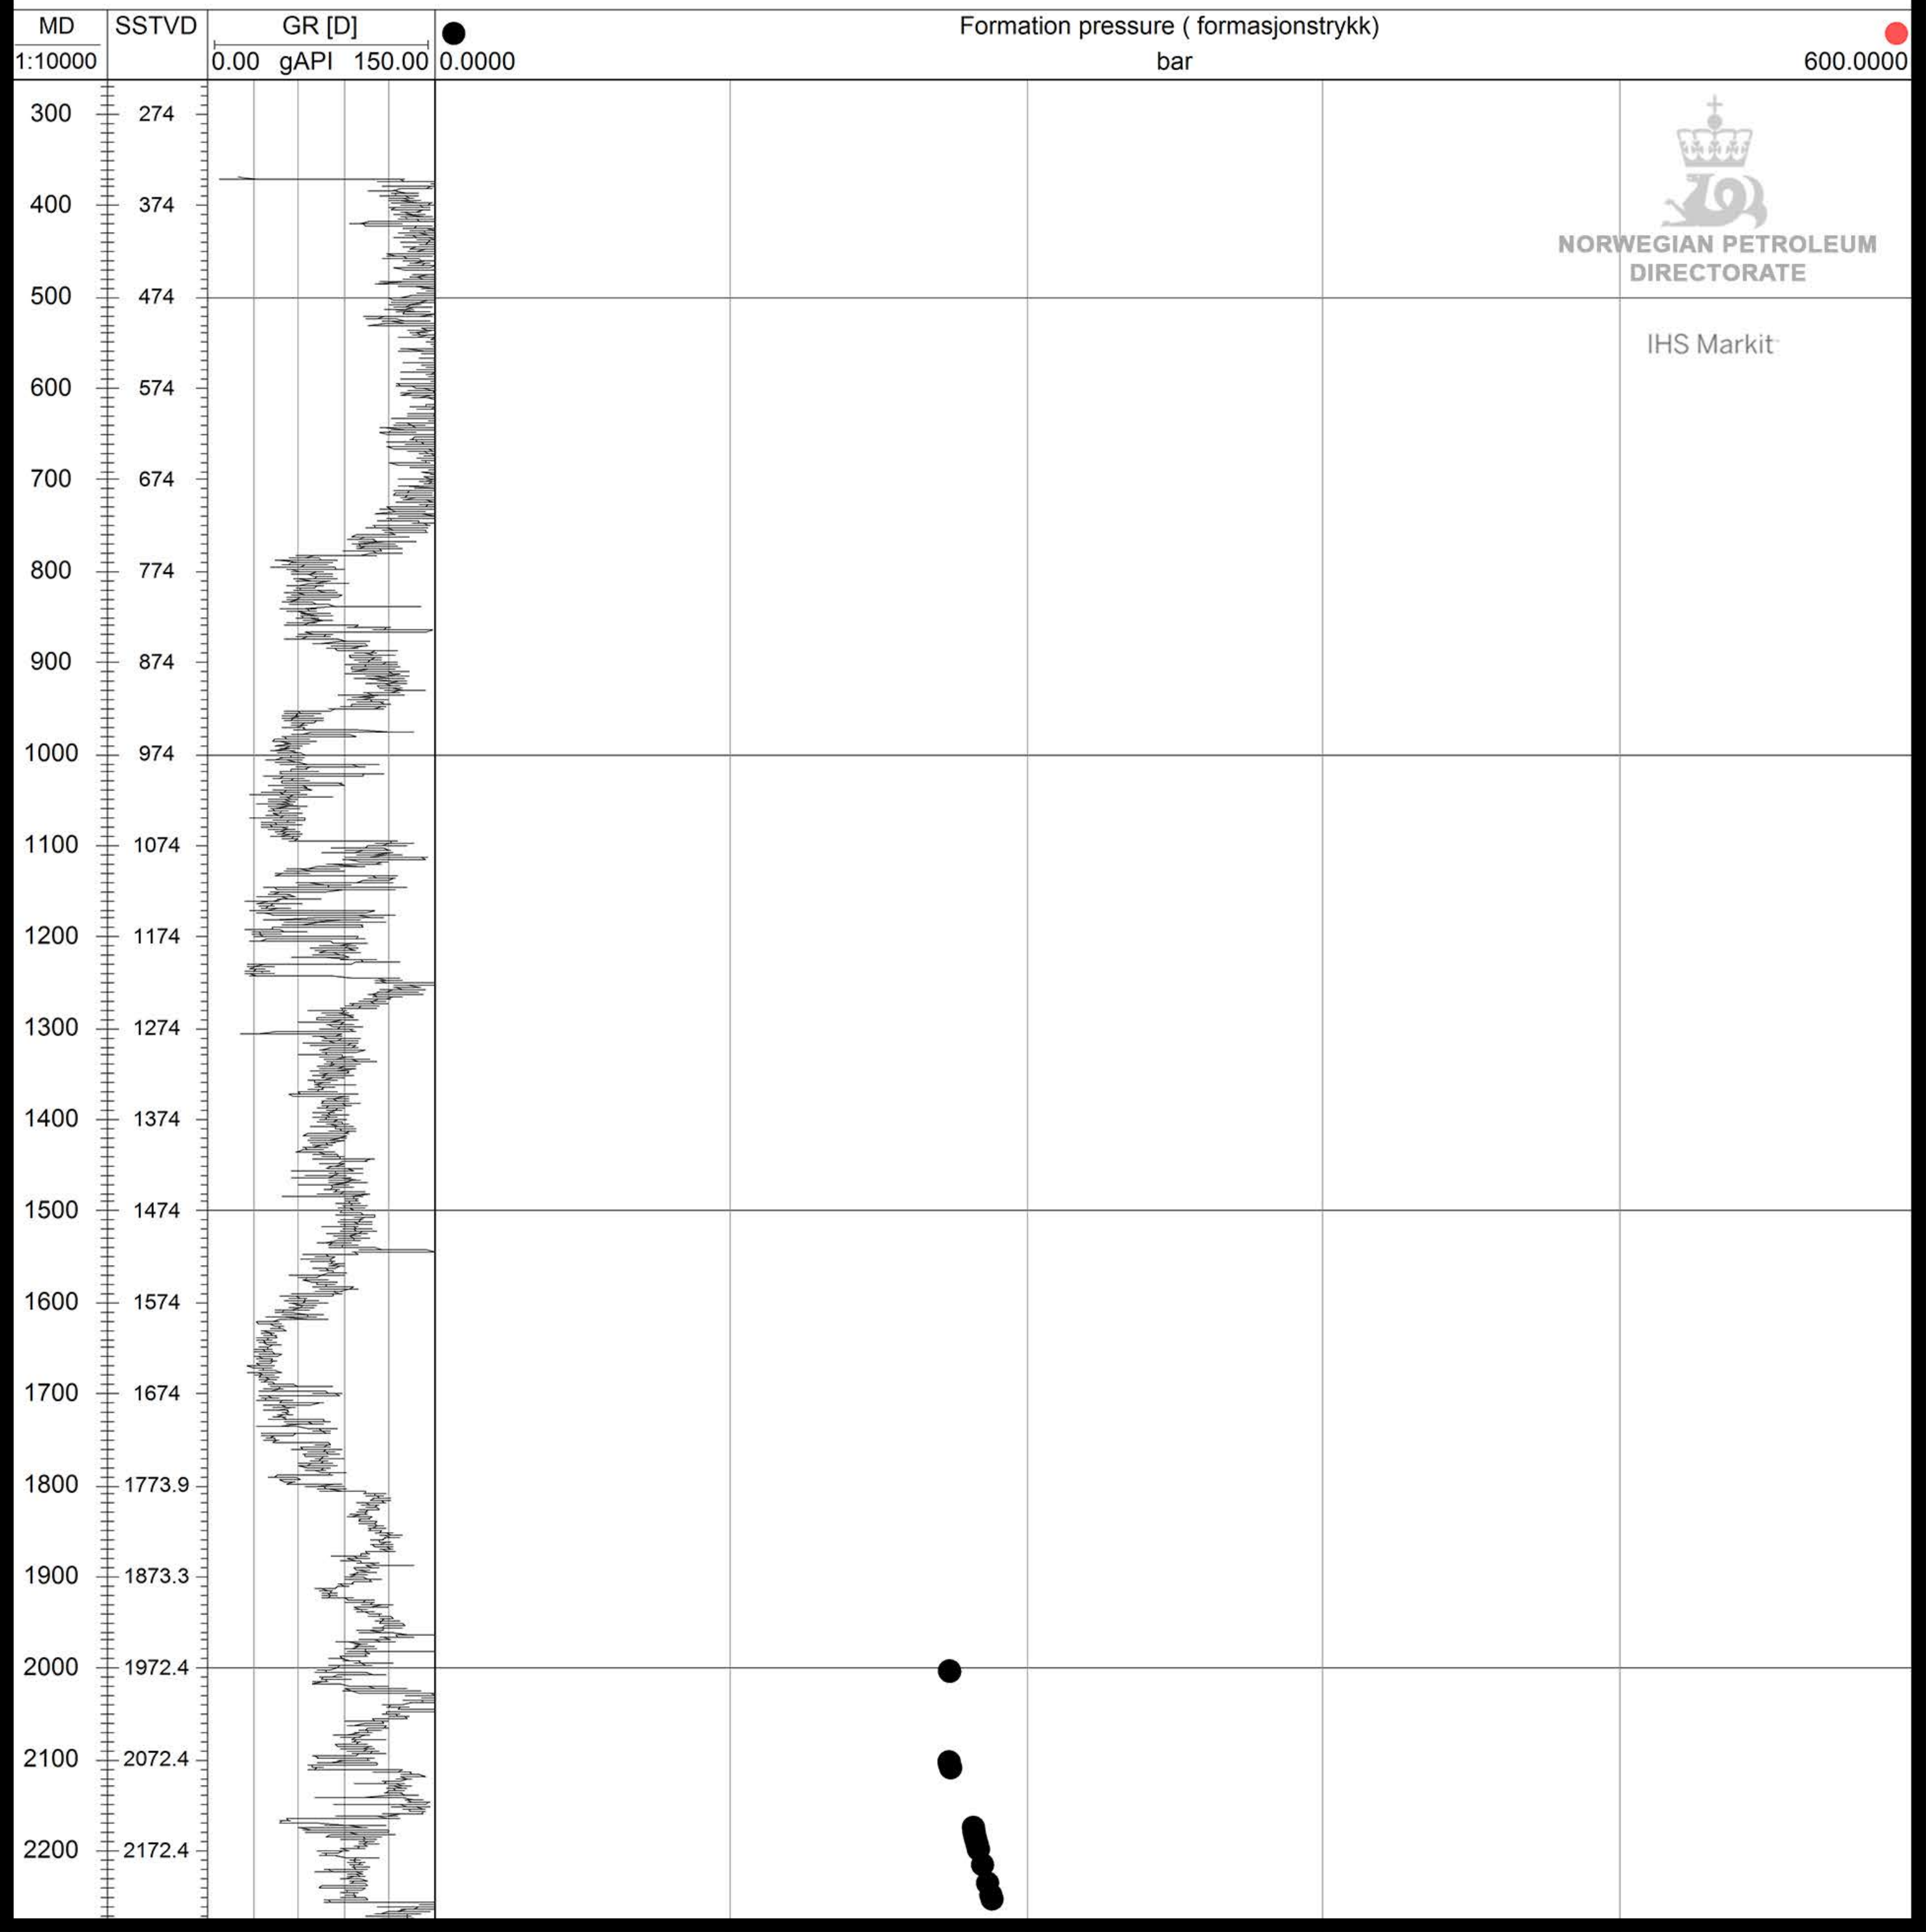

● 16/1-14 T2

NORWEGIAN PETROLEUM
DIRECTORATE

IHS Markit