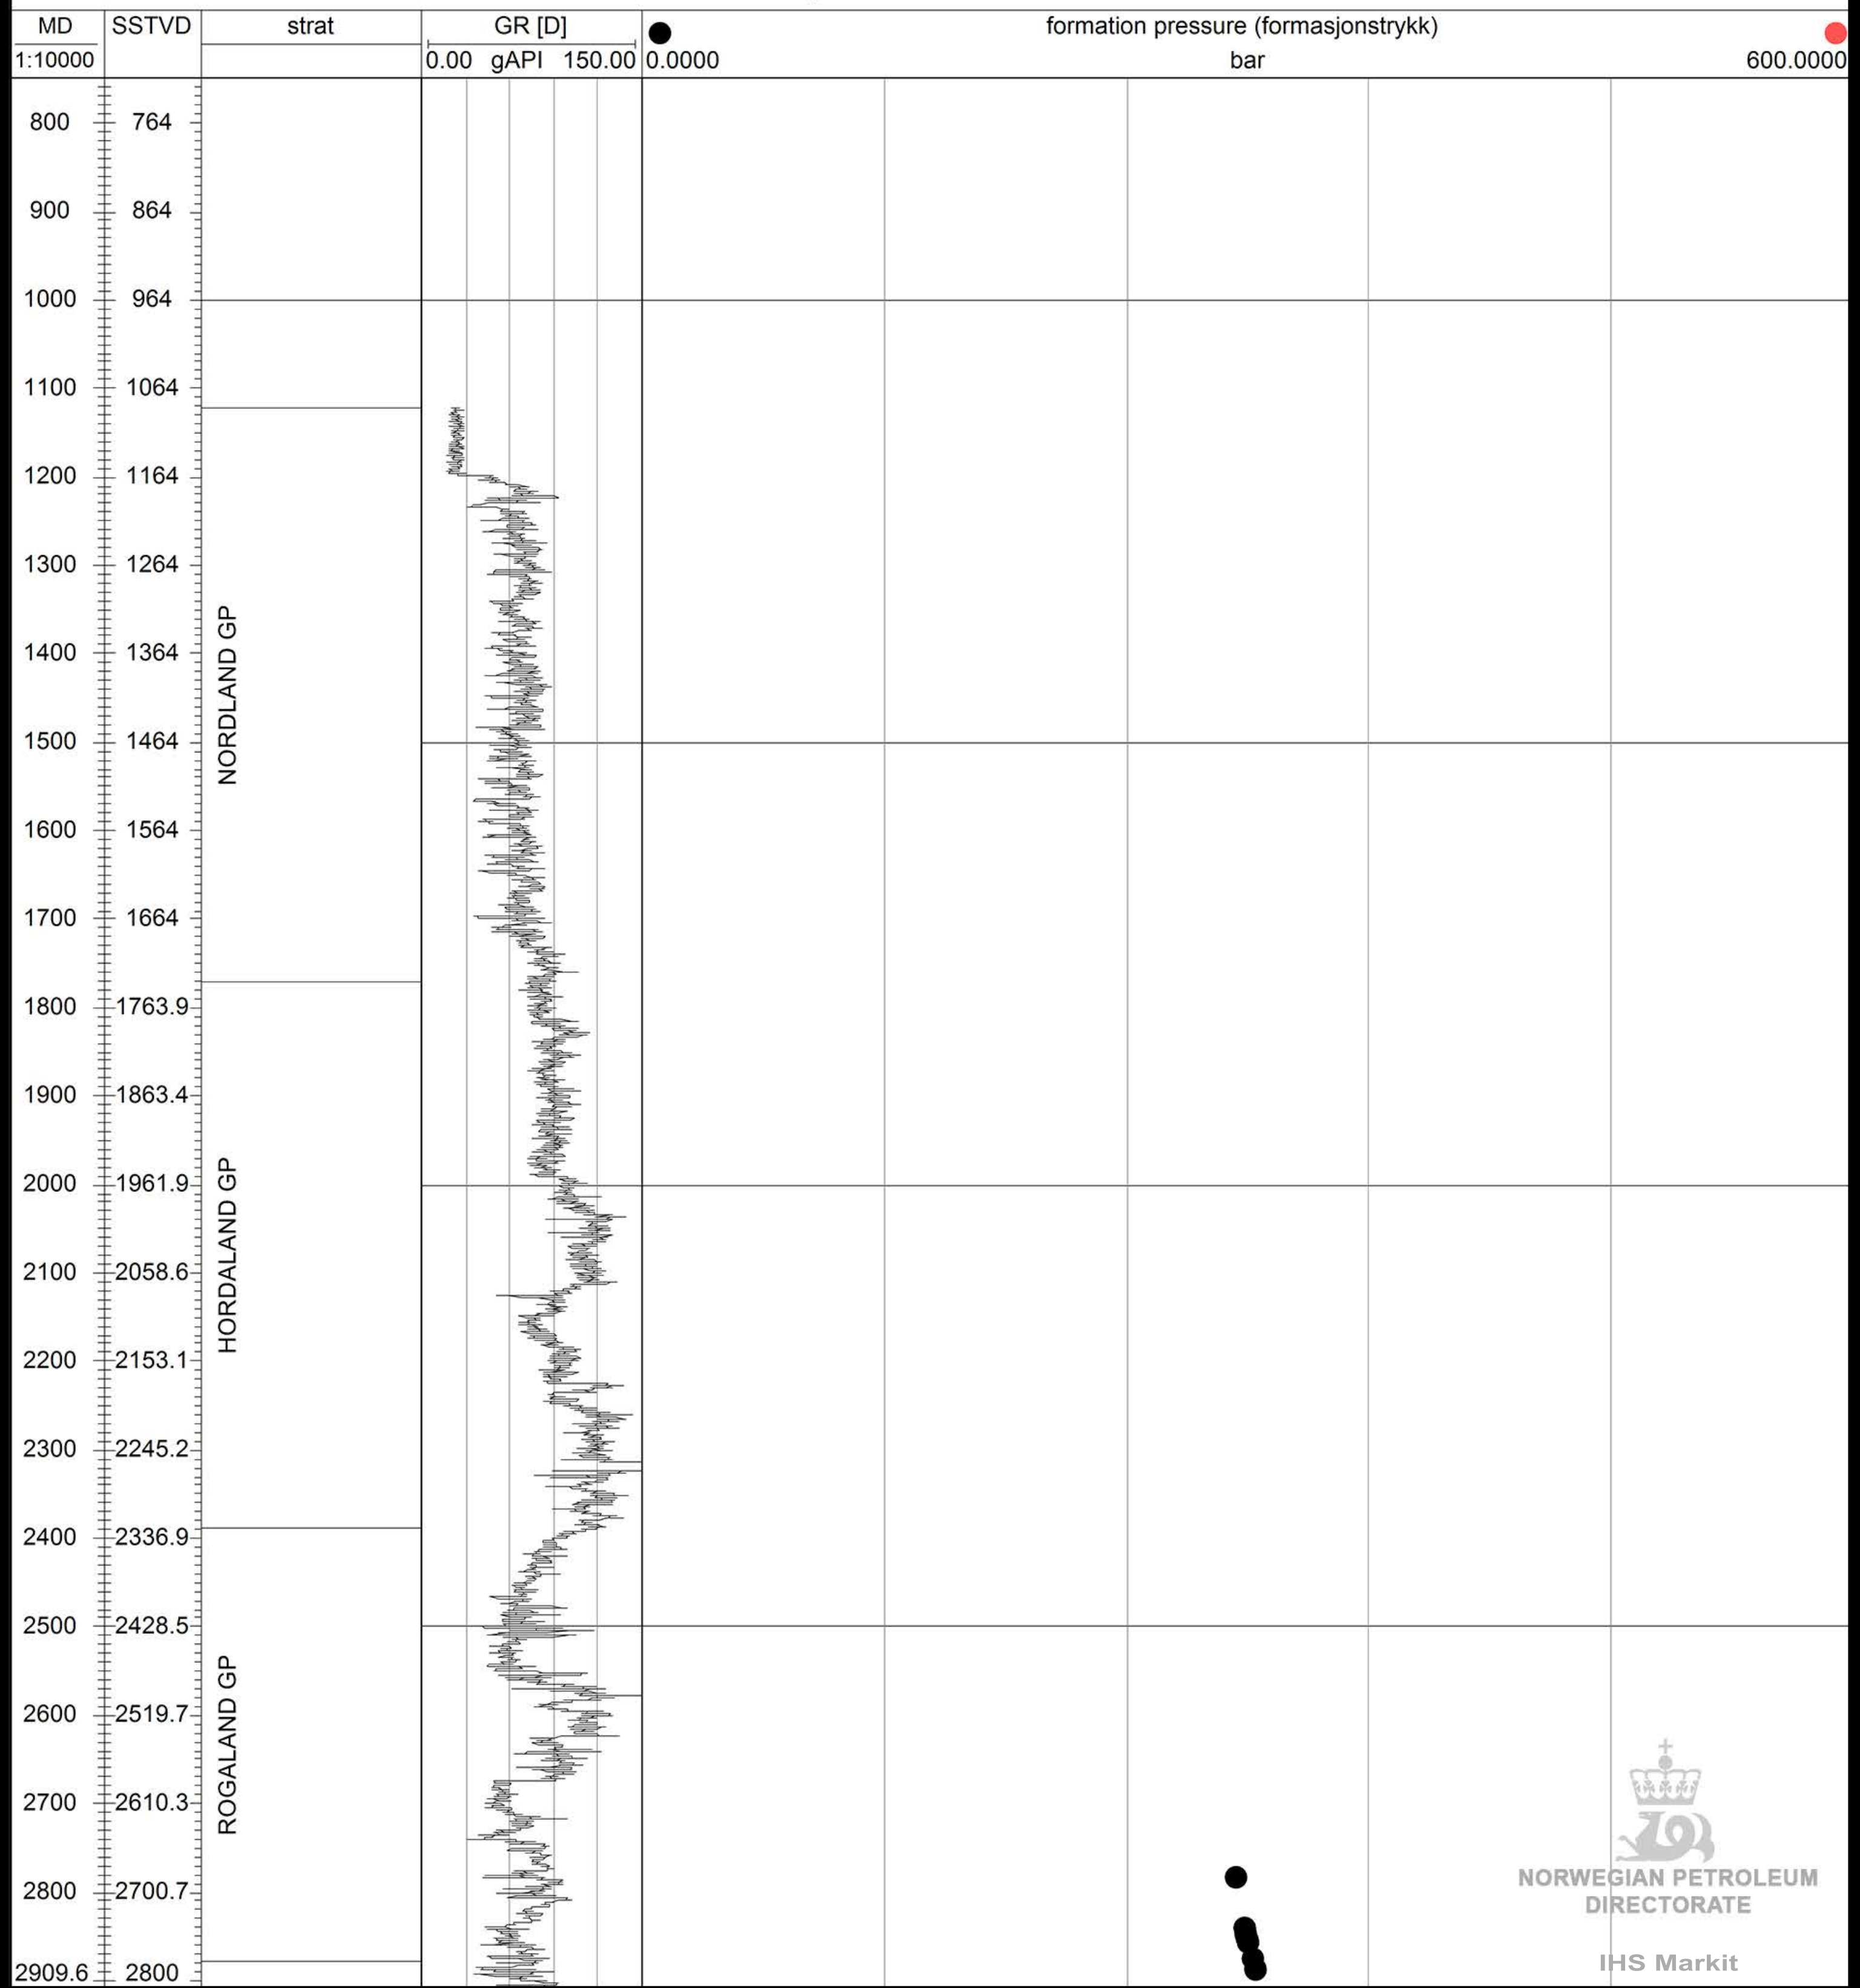

6305/4-2 S

NORWEGIAN PETROLEUM DIRECTORATE

IHS Markit