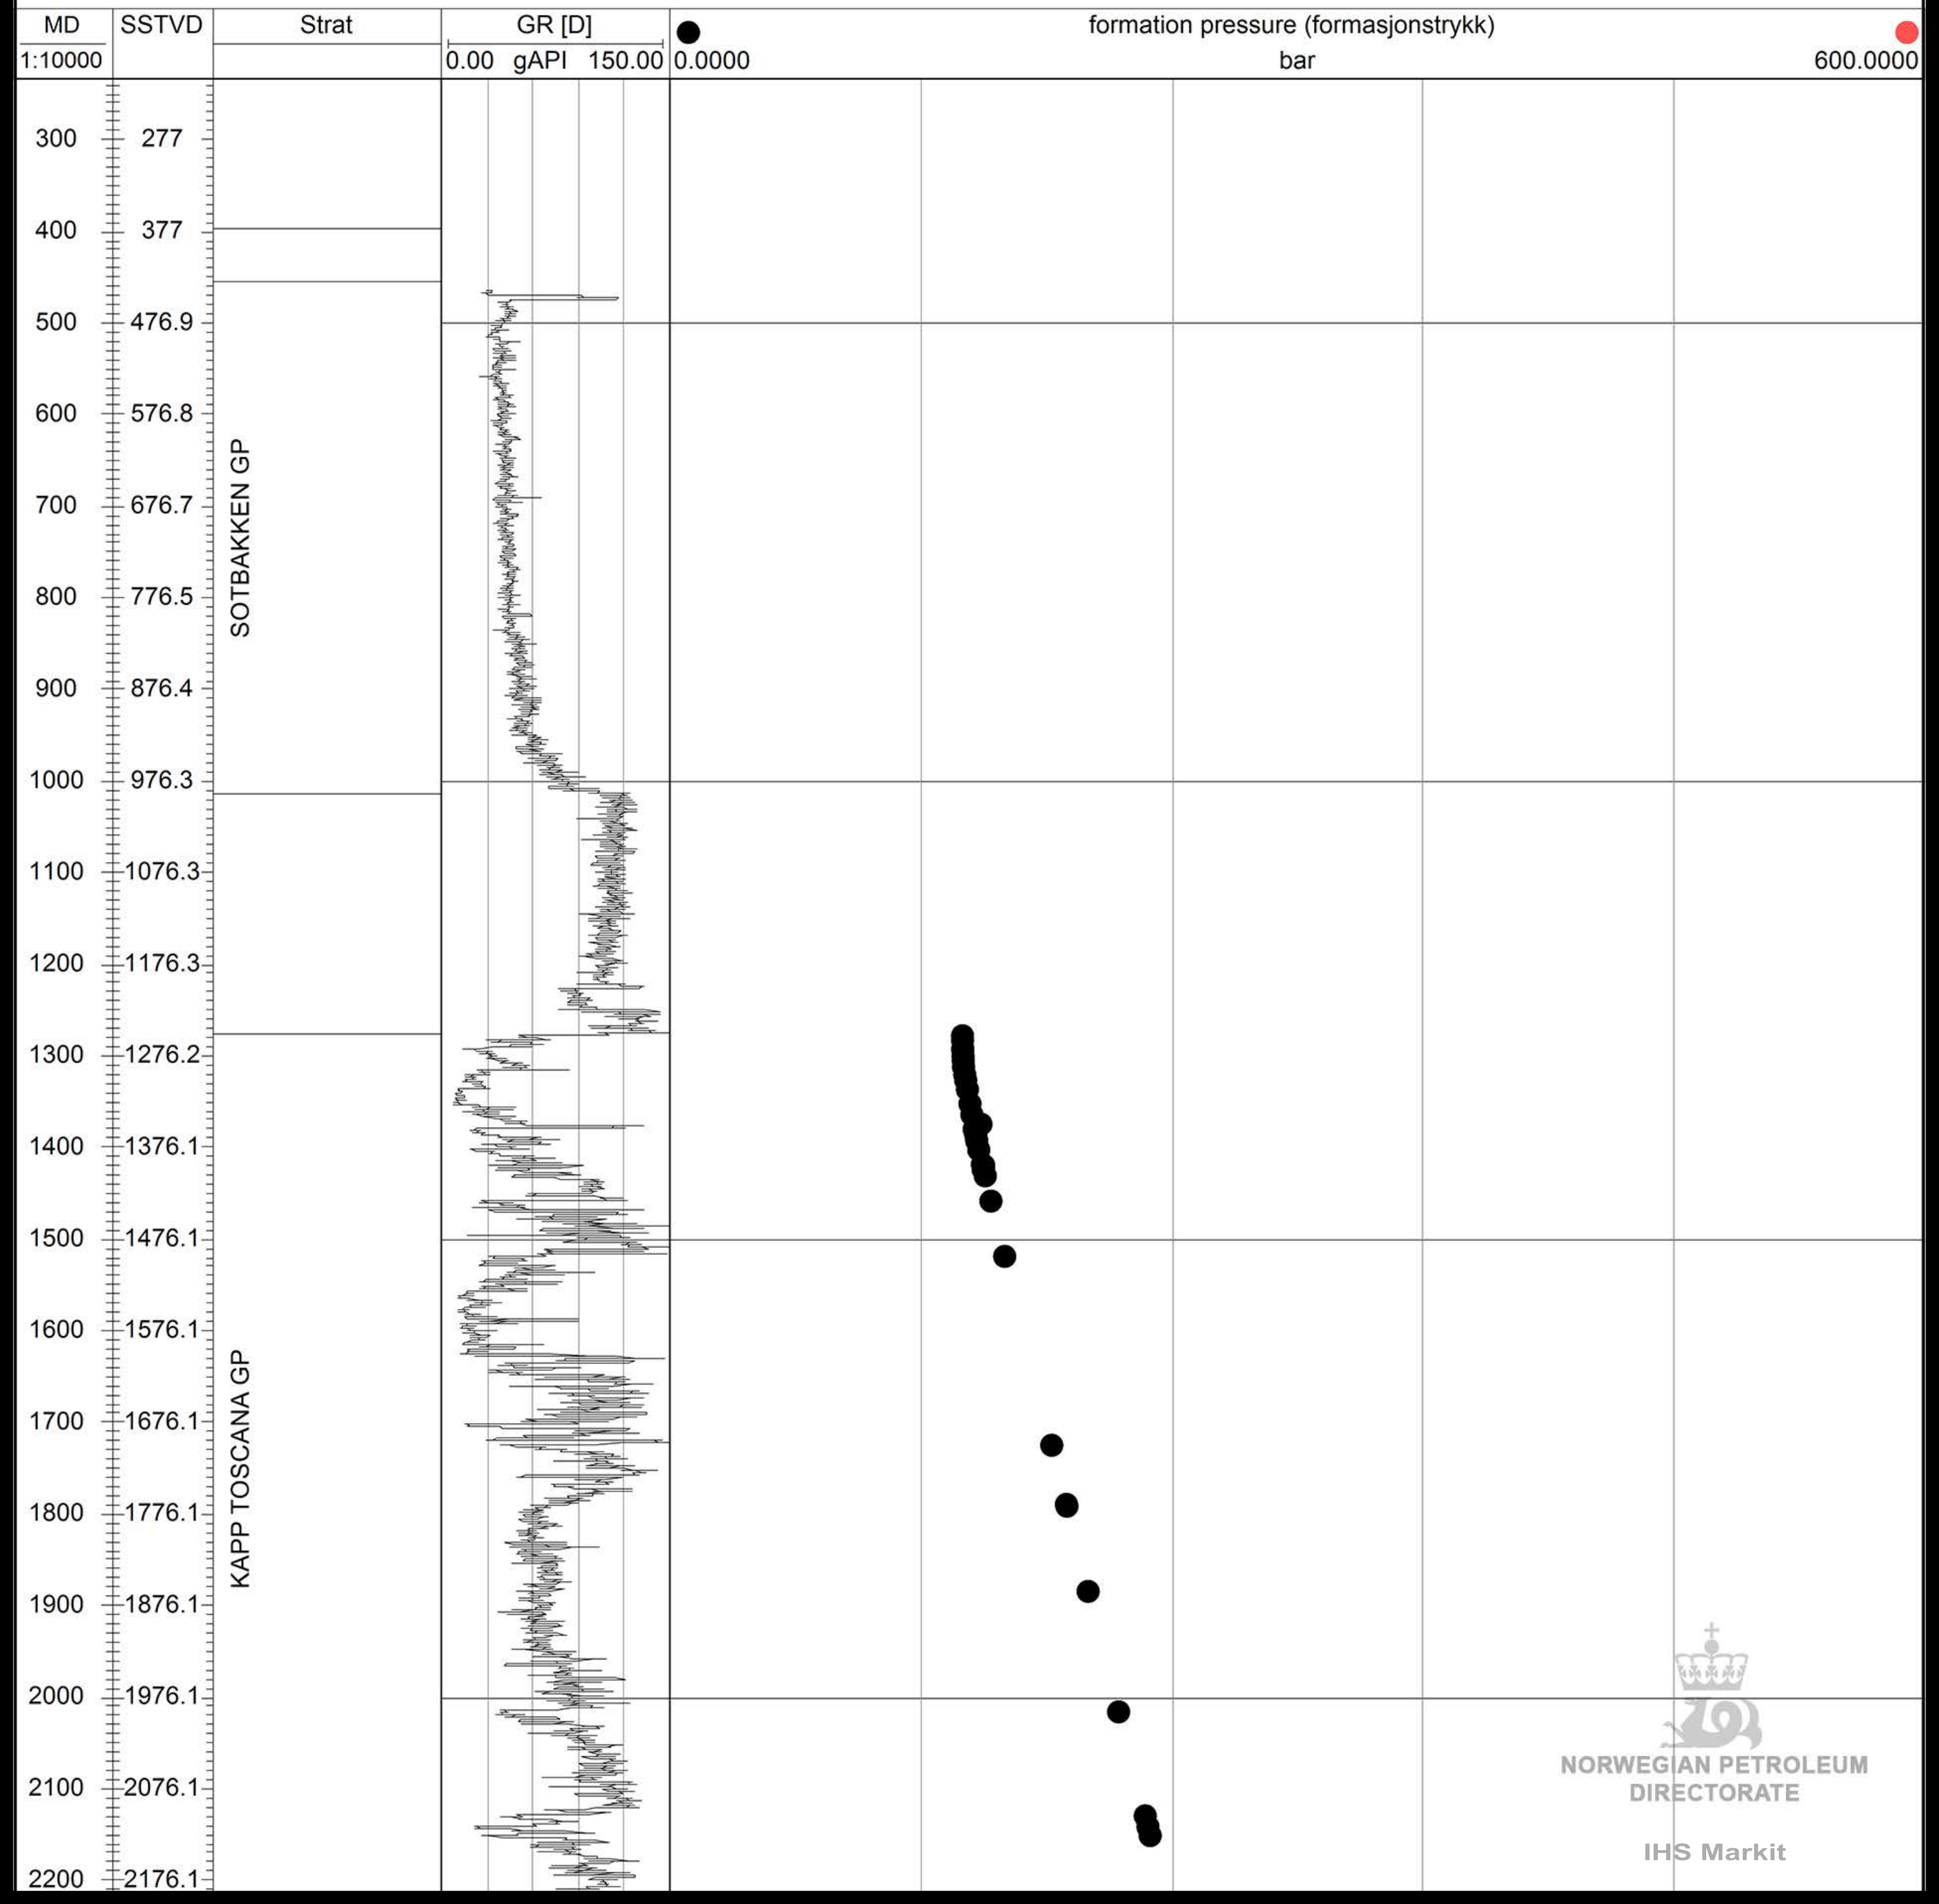

7220/8-1

NORWEGIAN PETROLEUM
DIRECTORATE

IHS Markit