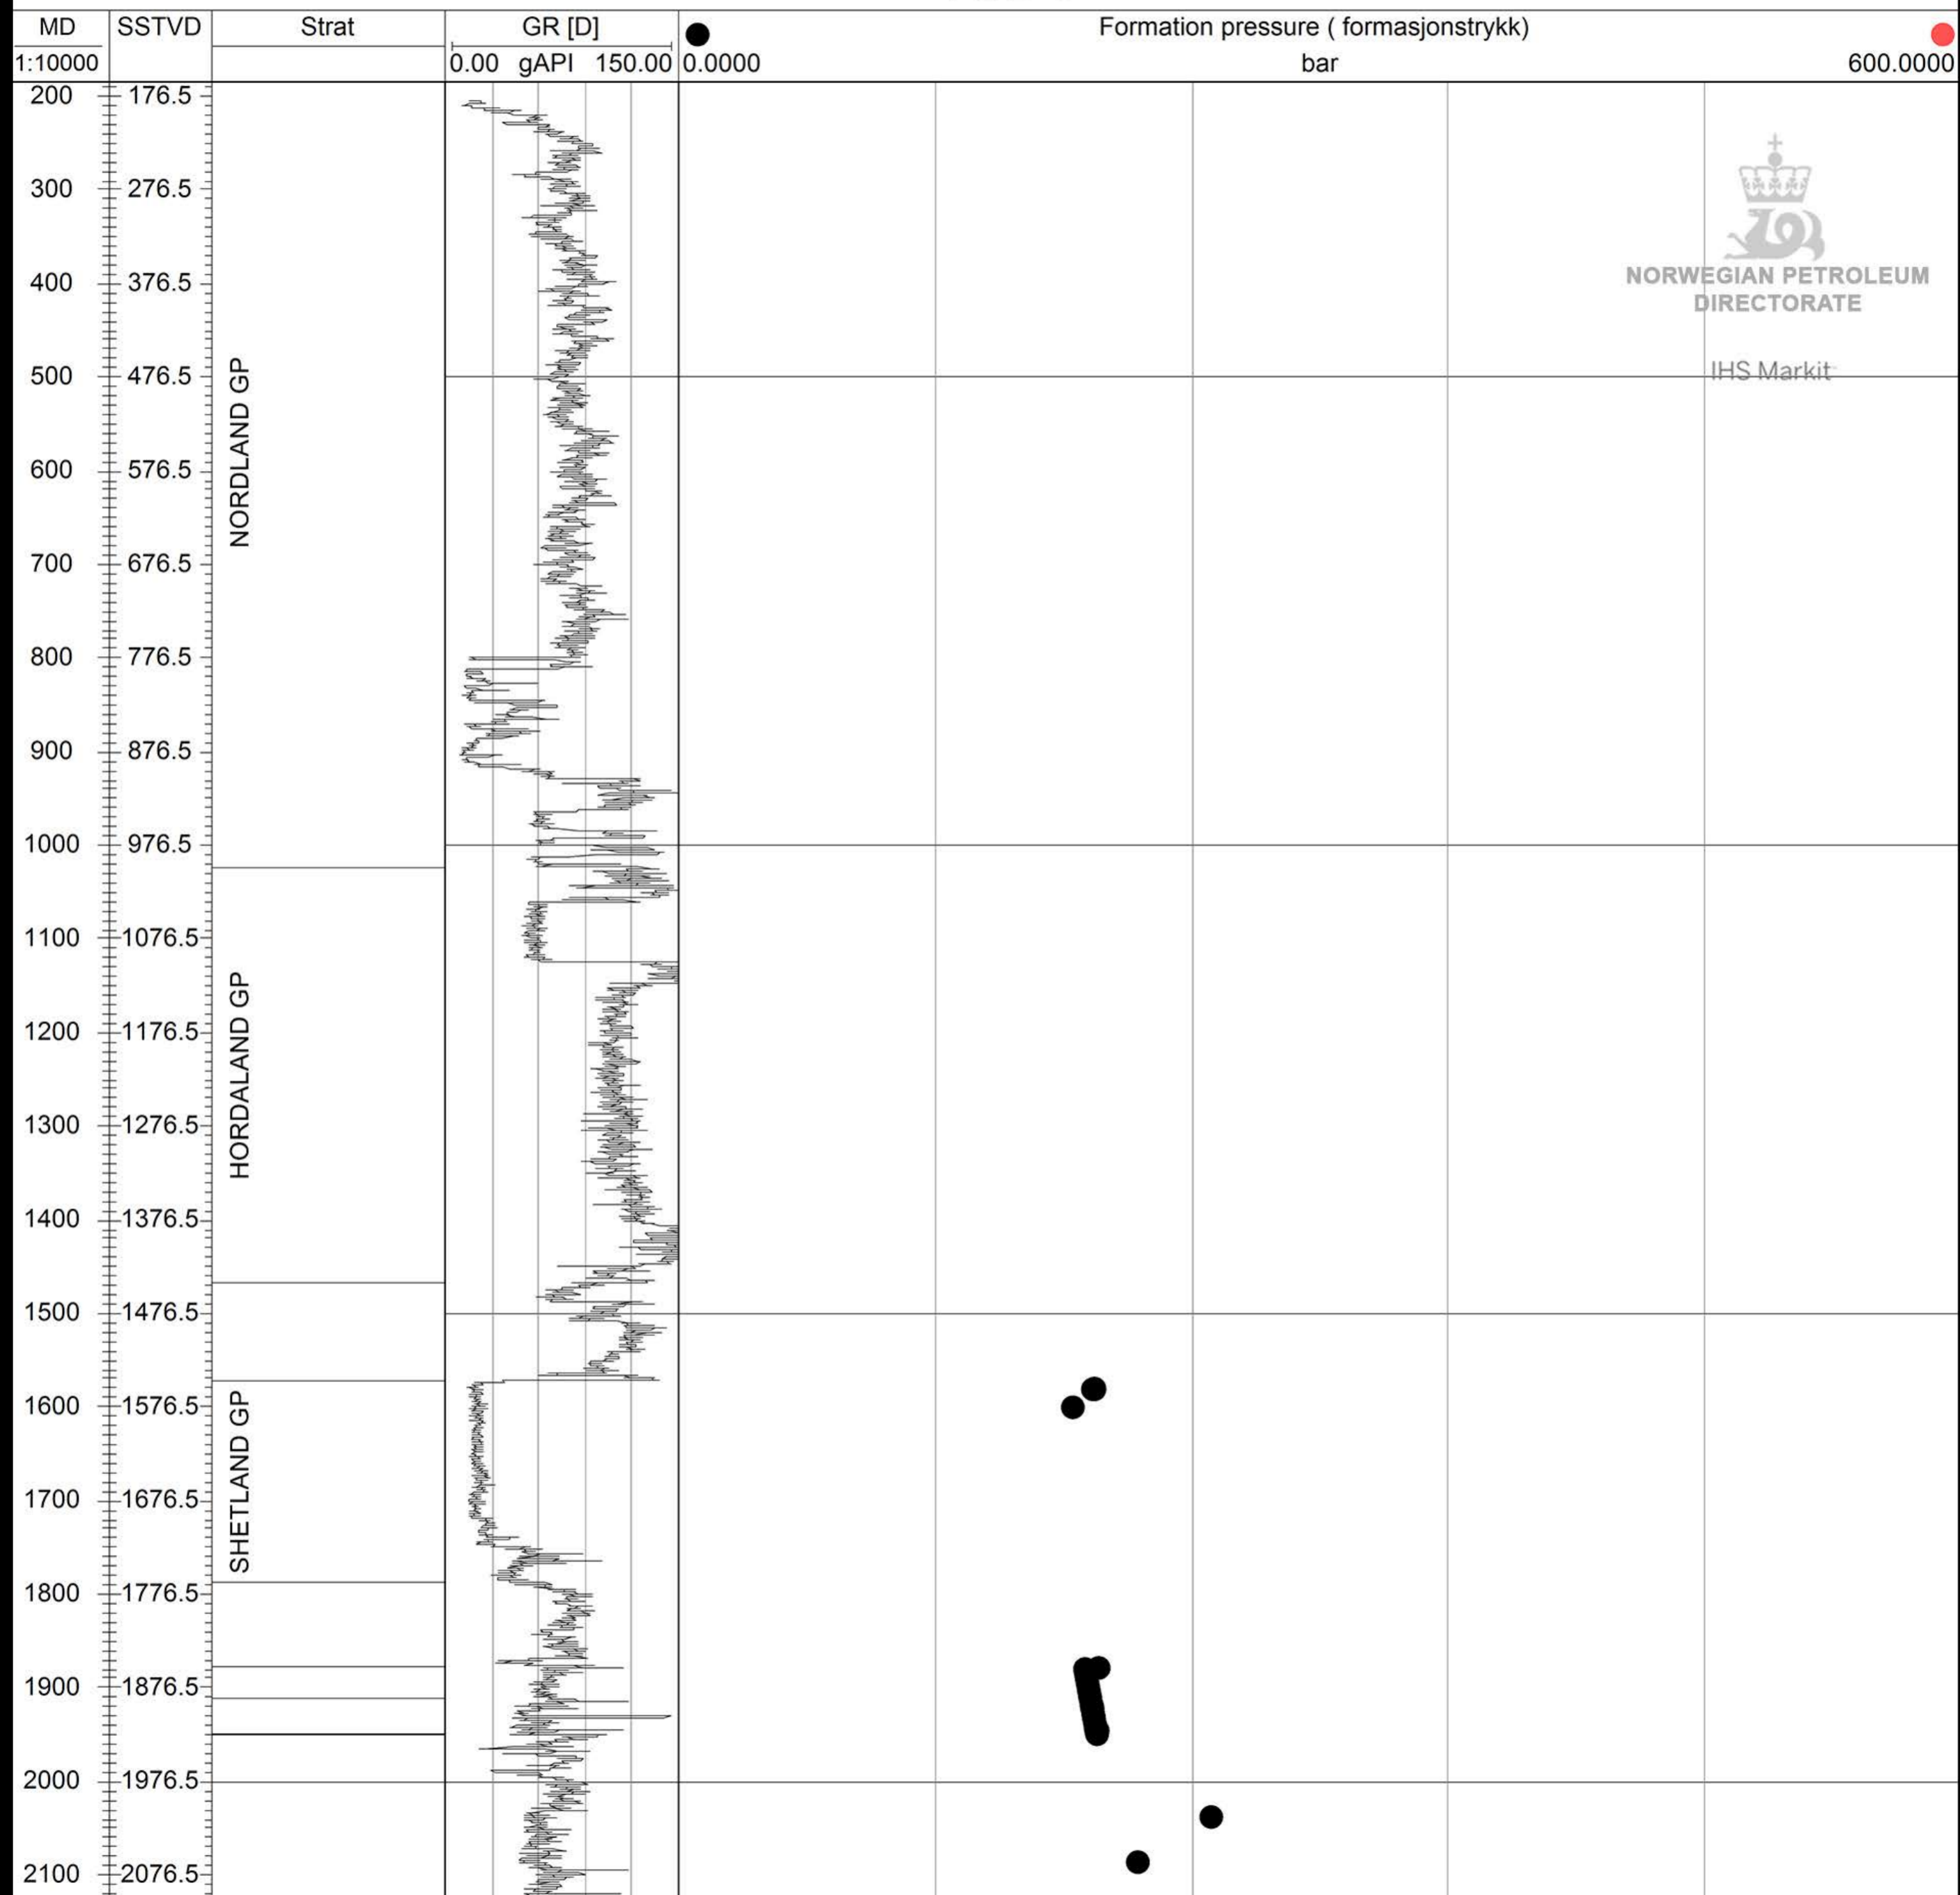

● 16/2-8

NORWEGIAN PETROLEUM
DIRECTORATE

IHS Markit