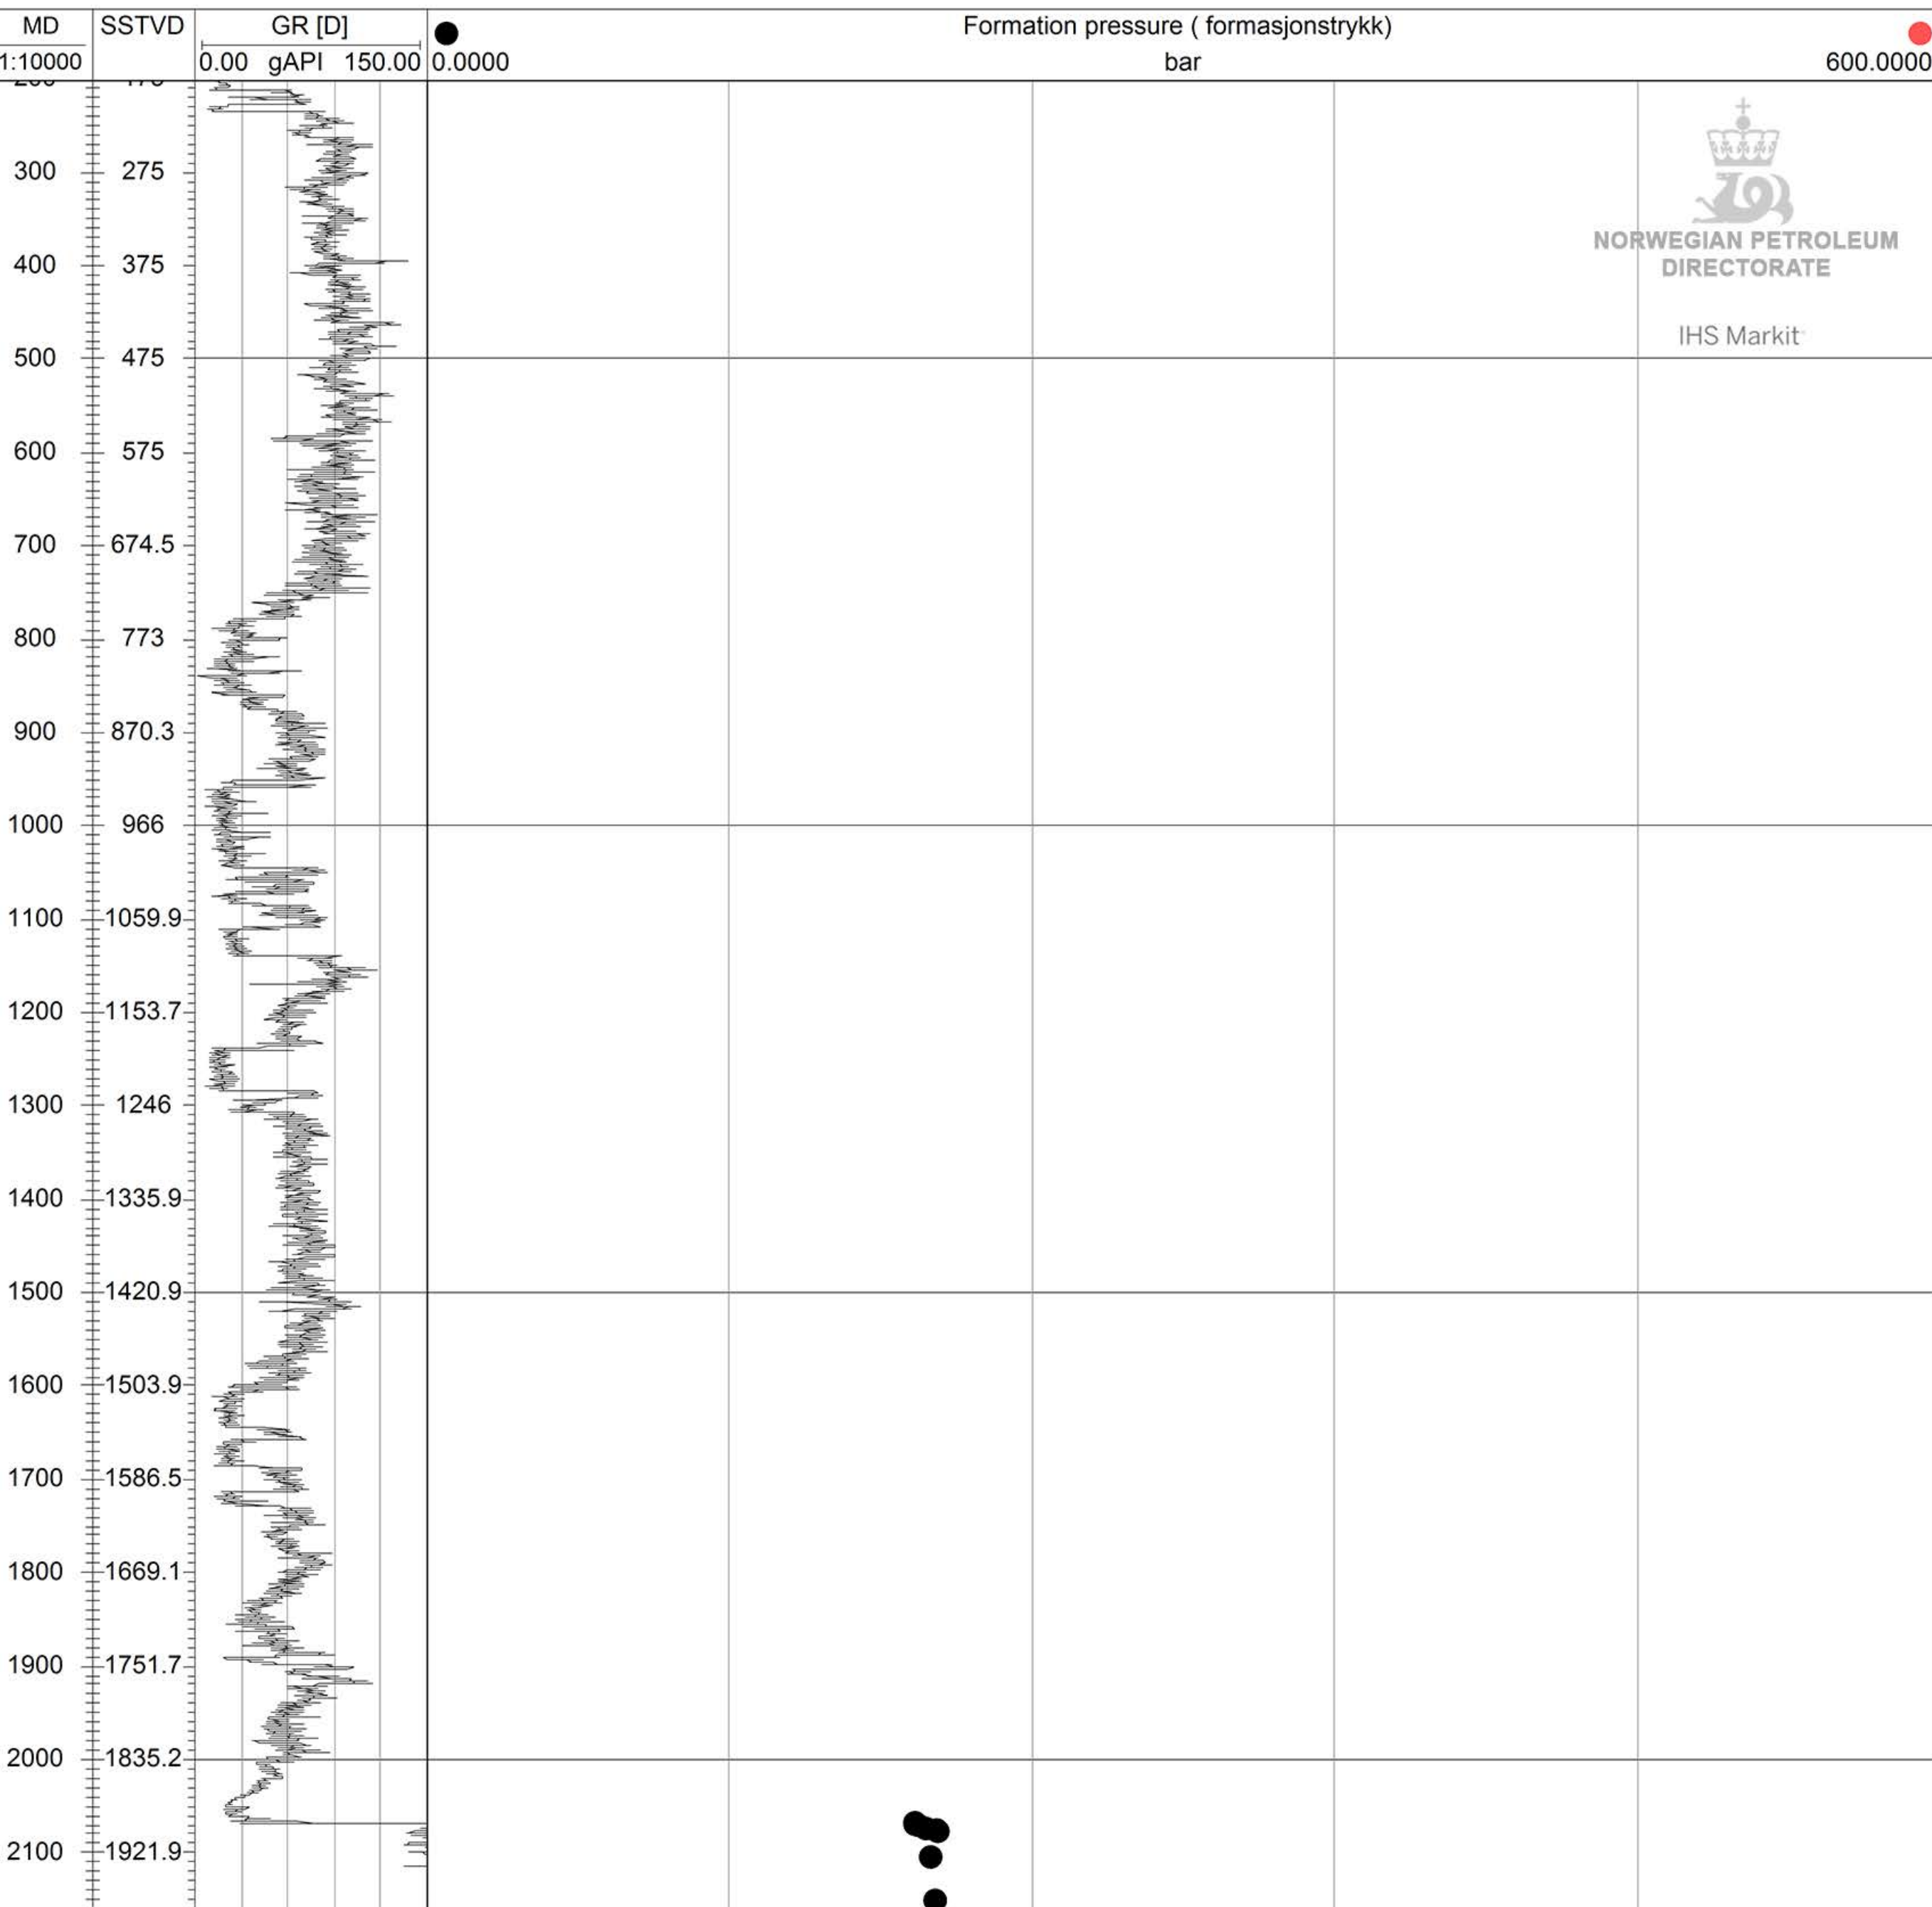

● 16/1-15 AT2

NORWEGIAN PETROLEUM
DIRECTORATE

IHS Markit