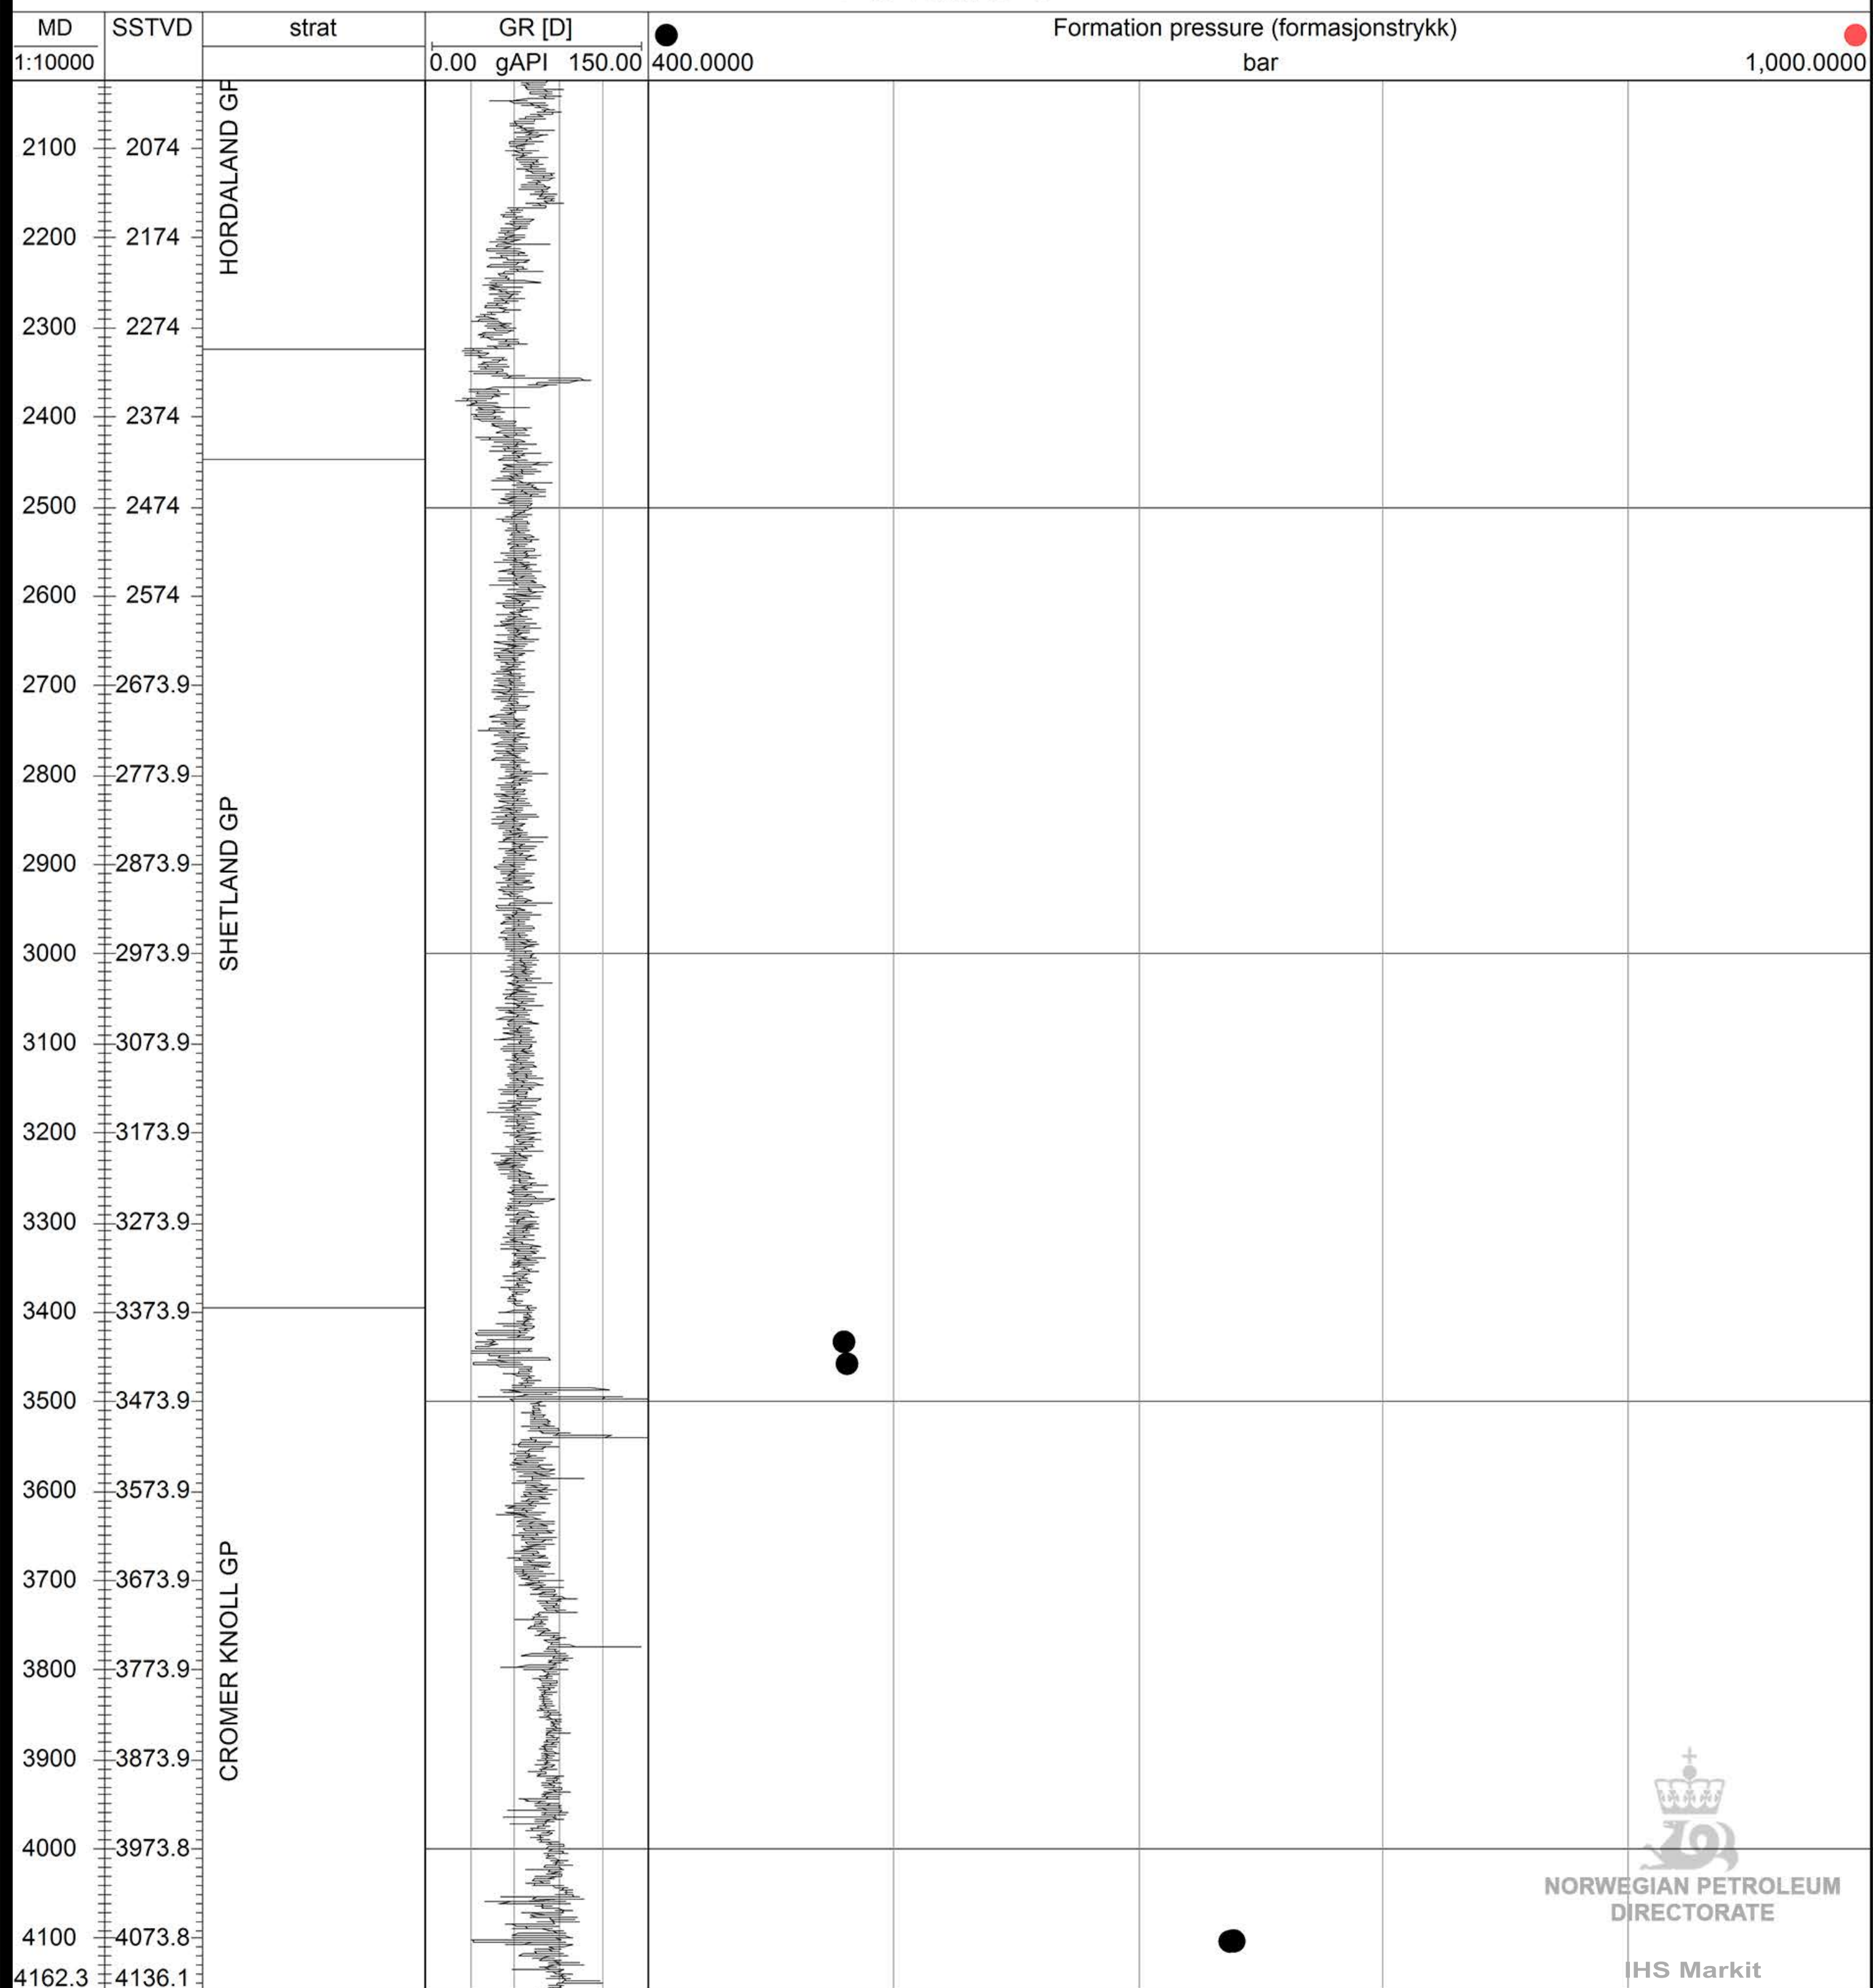

● 6406/3-9

NORWEGIAN PETROLEUM
DIRECTORATE

IHS Markit