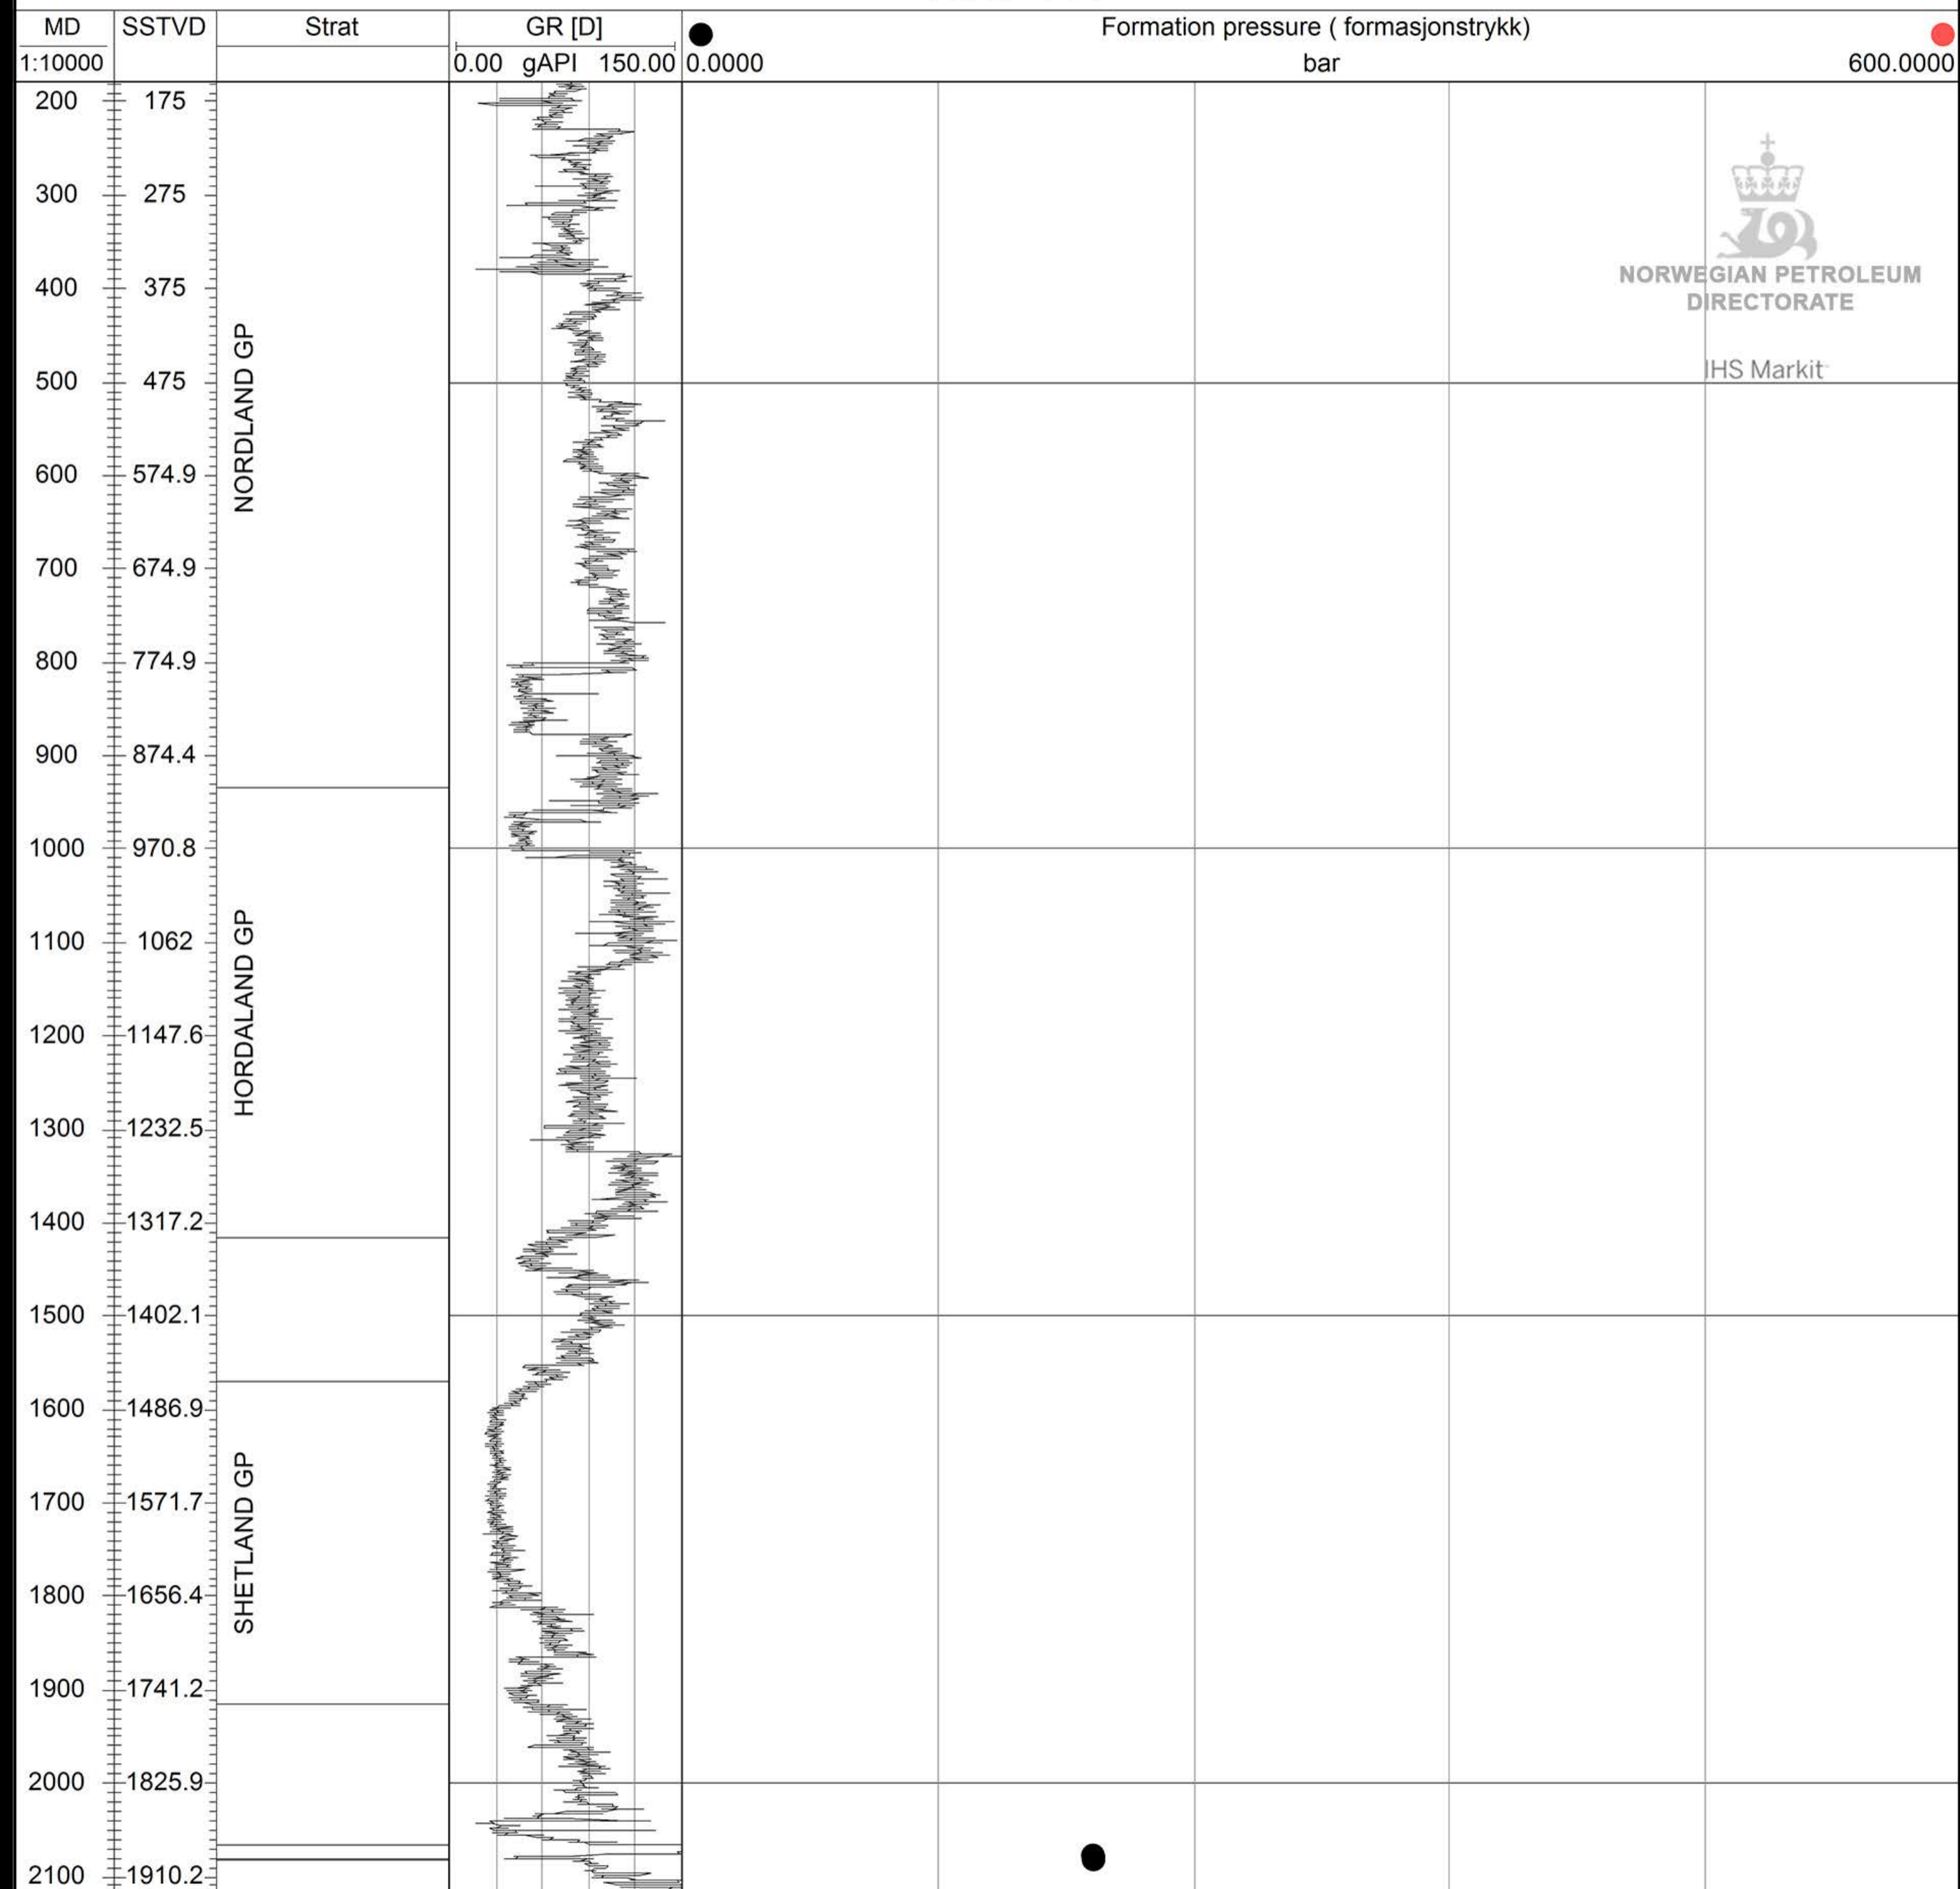

● 16/3-4 A

NORWEGIAN PETROLEUM
DIRECTORATE

IHS Markit