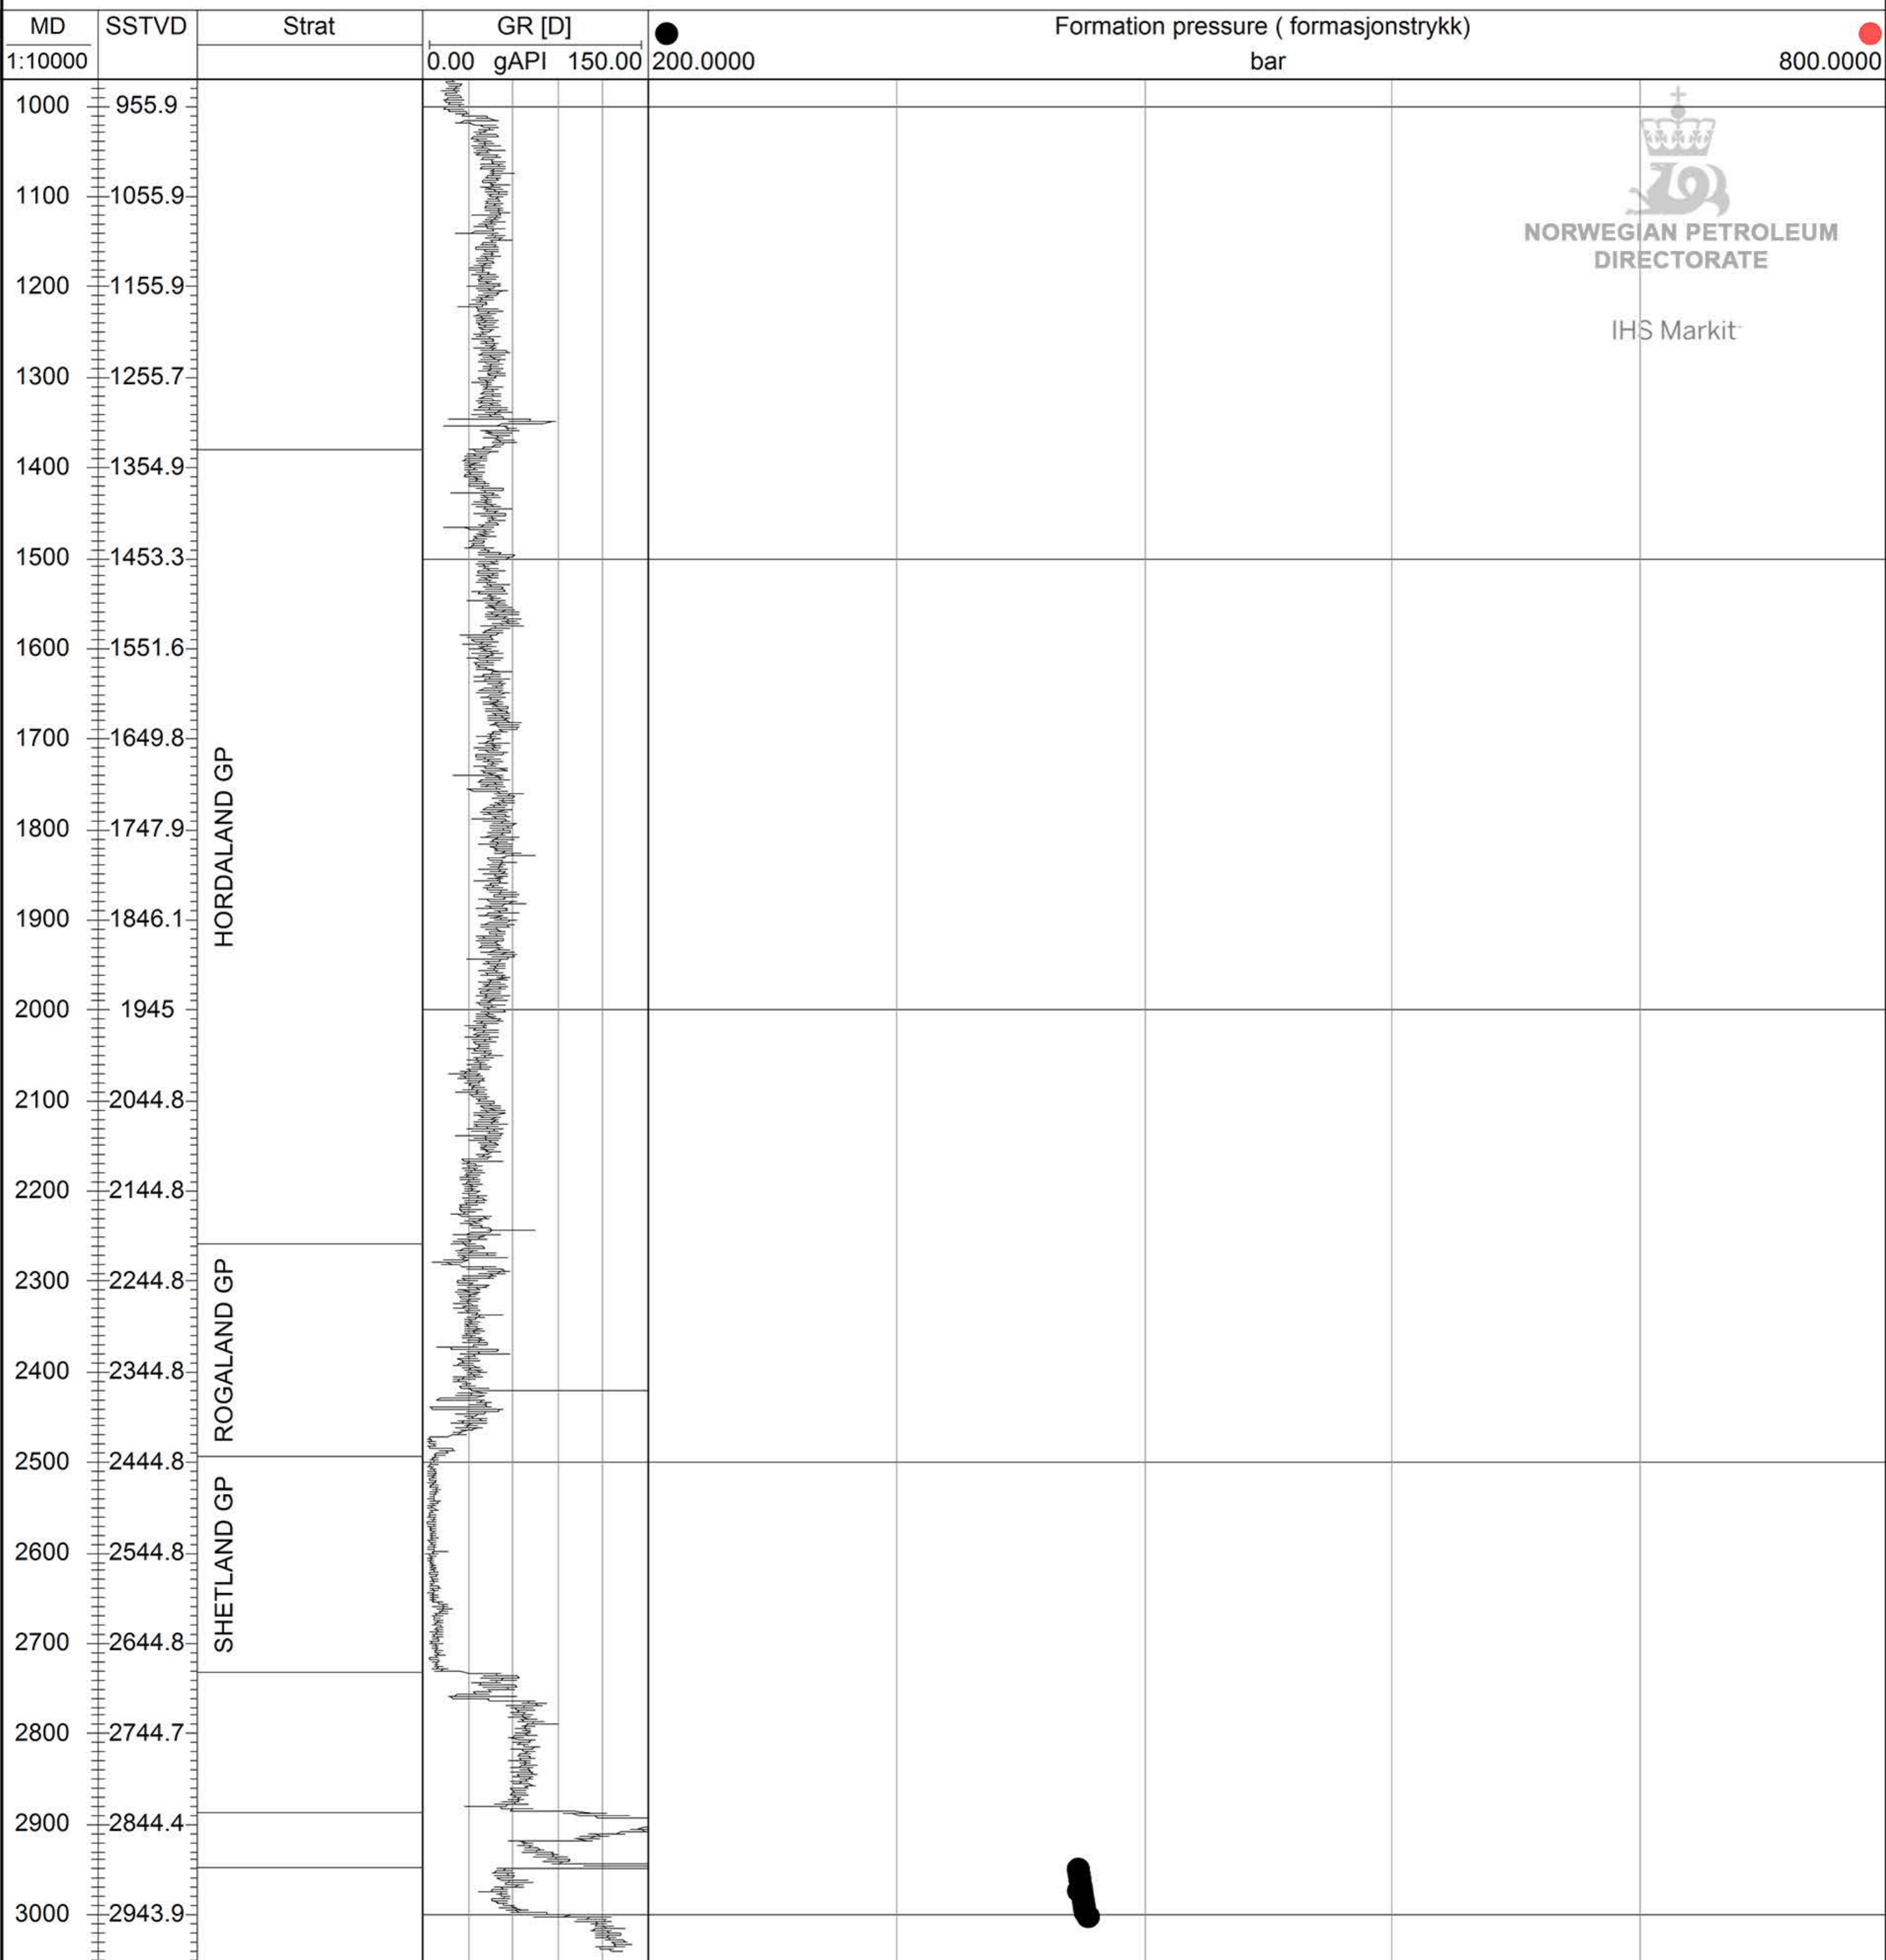

# ● 8/10-4 S

NORWEGIAN PETROLEUM  
DIRECTORATE

IHS Markit