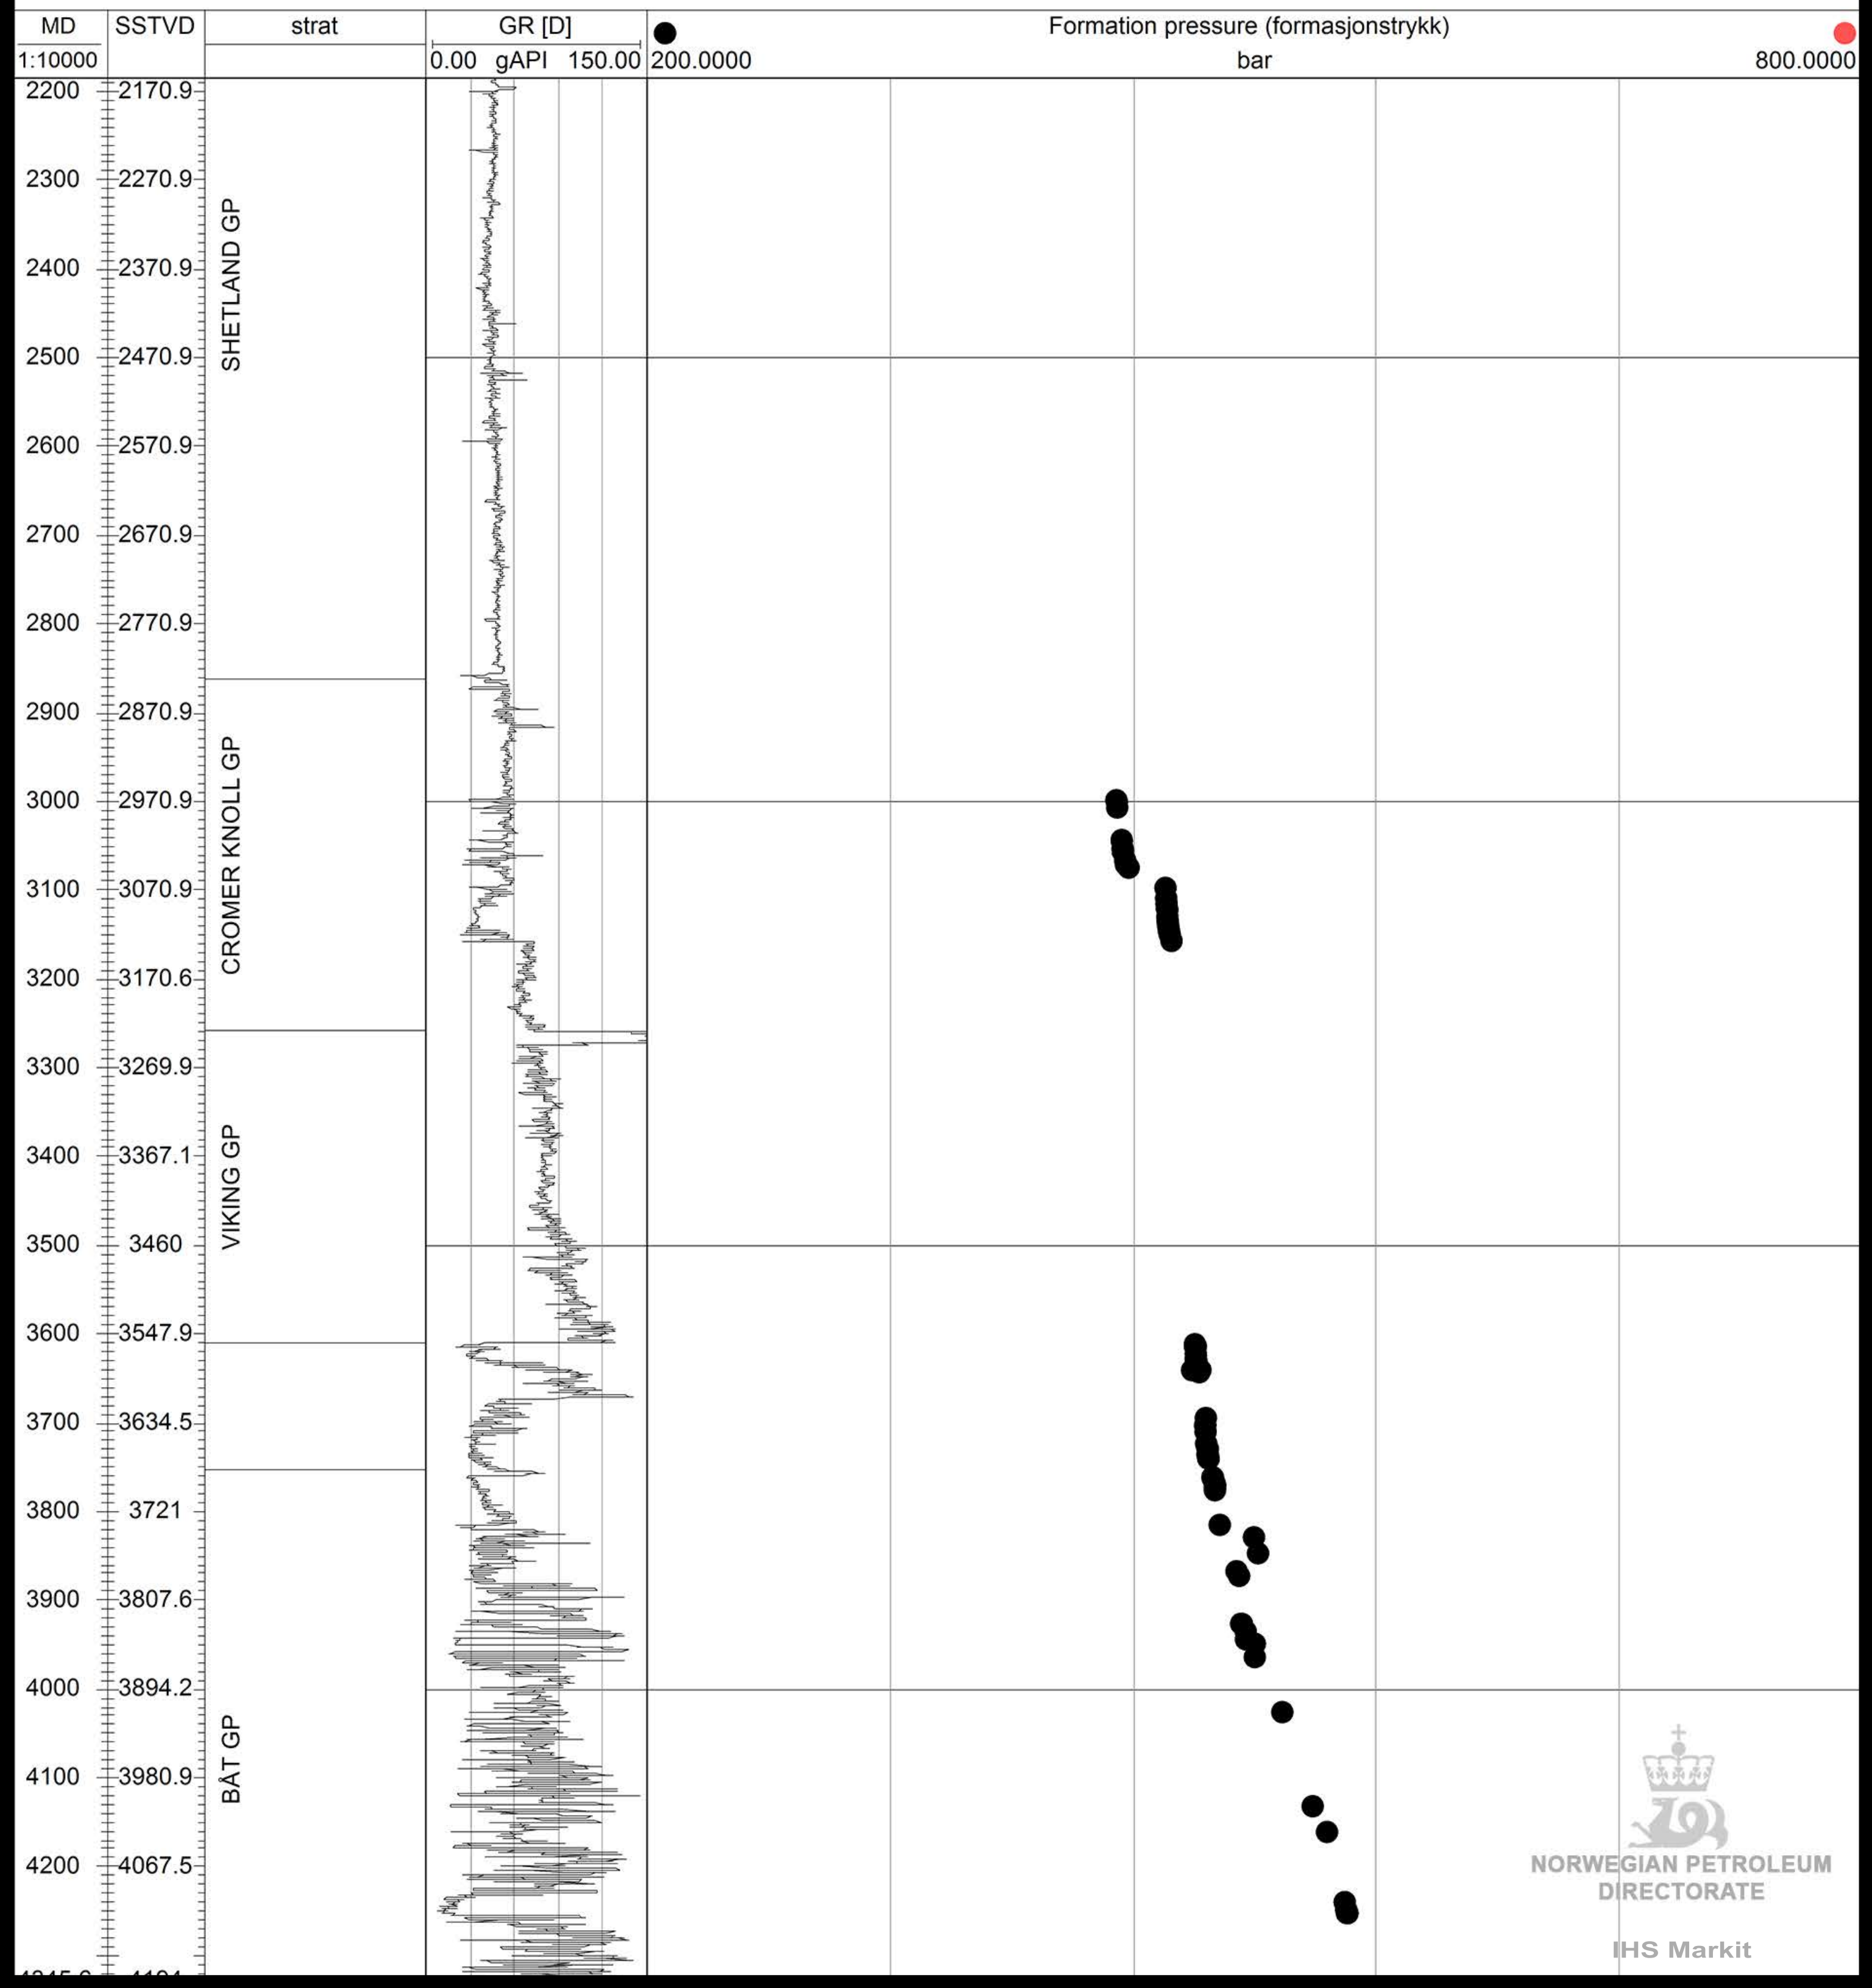

6607/12-2 S

NORWEGIAN PETROLEUM DIRECTORATE

IHS Markit