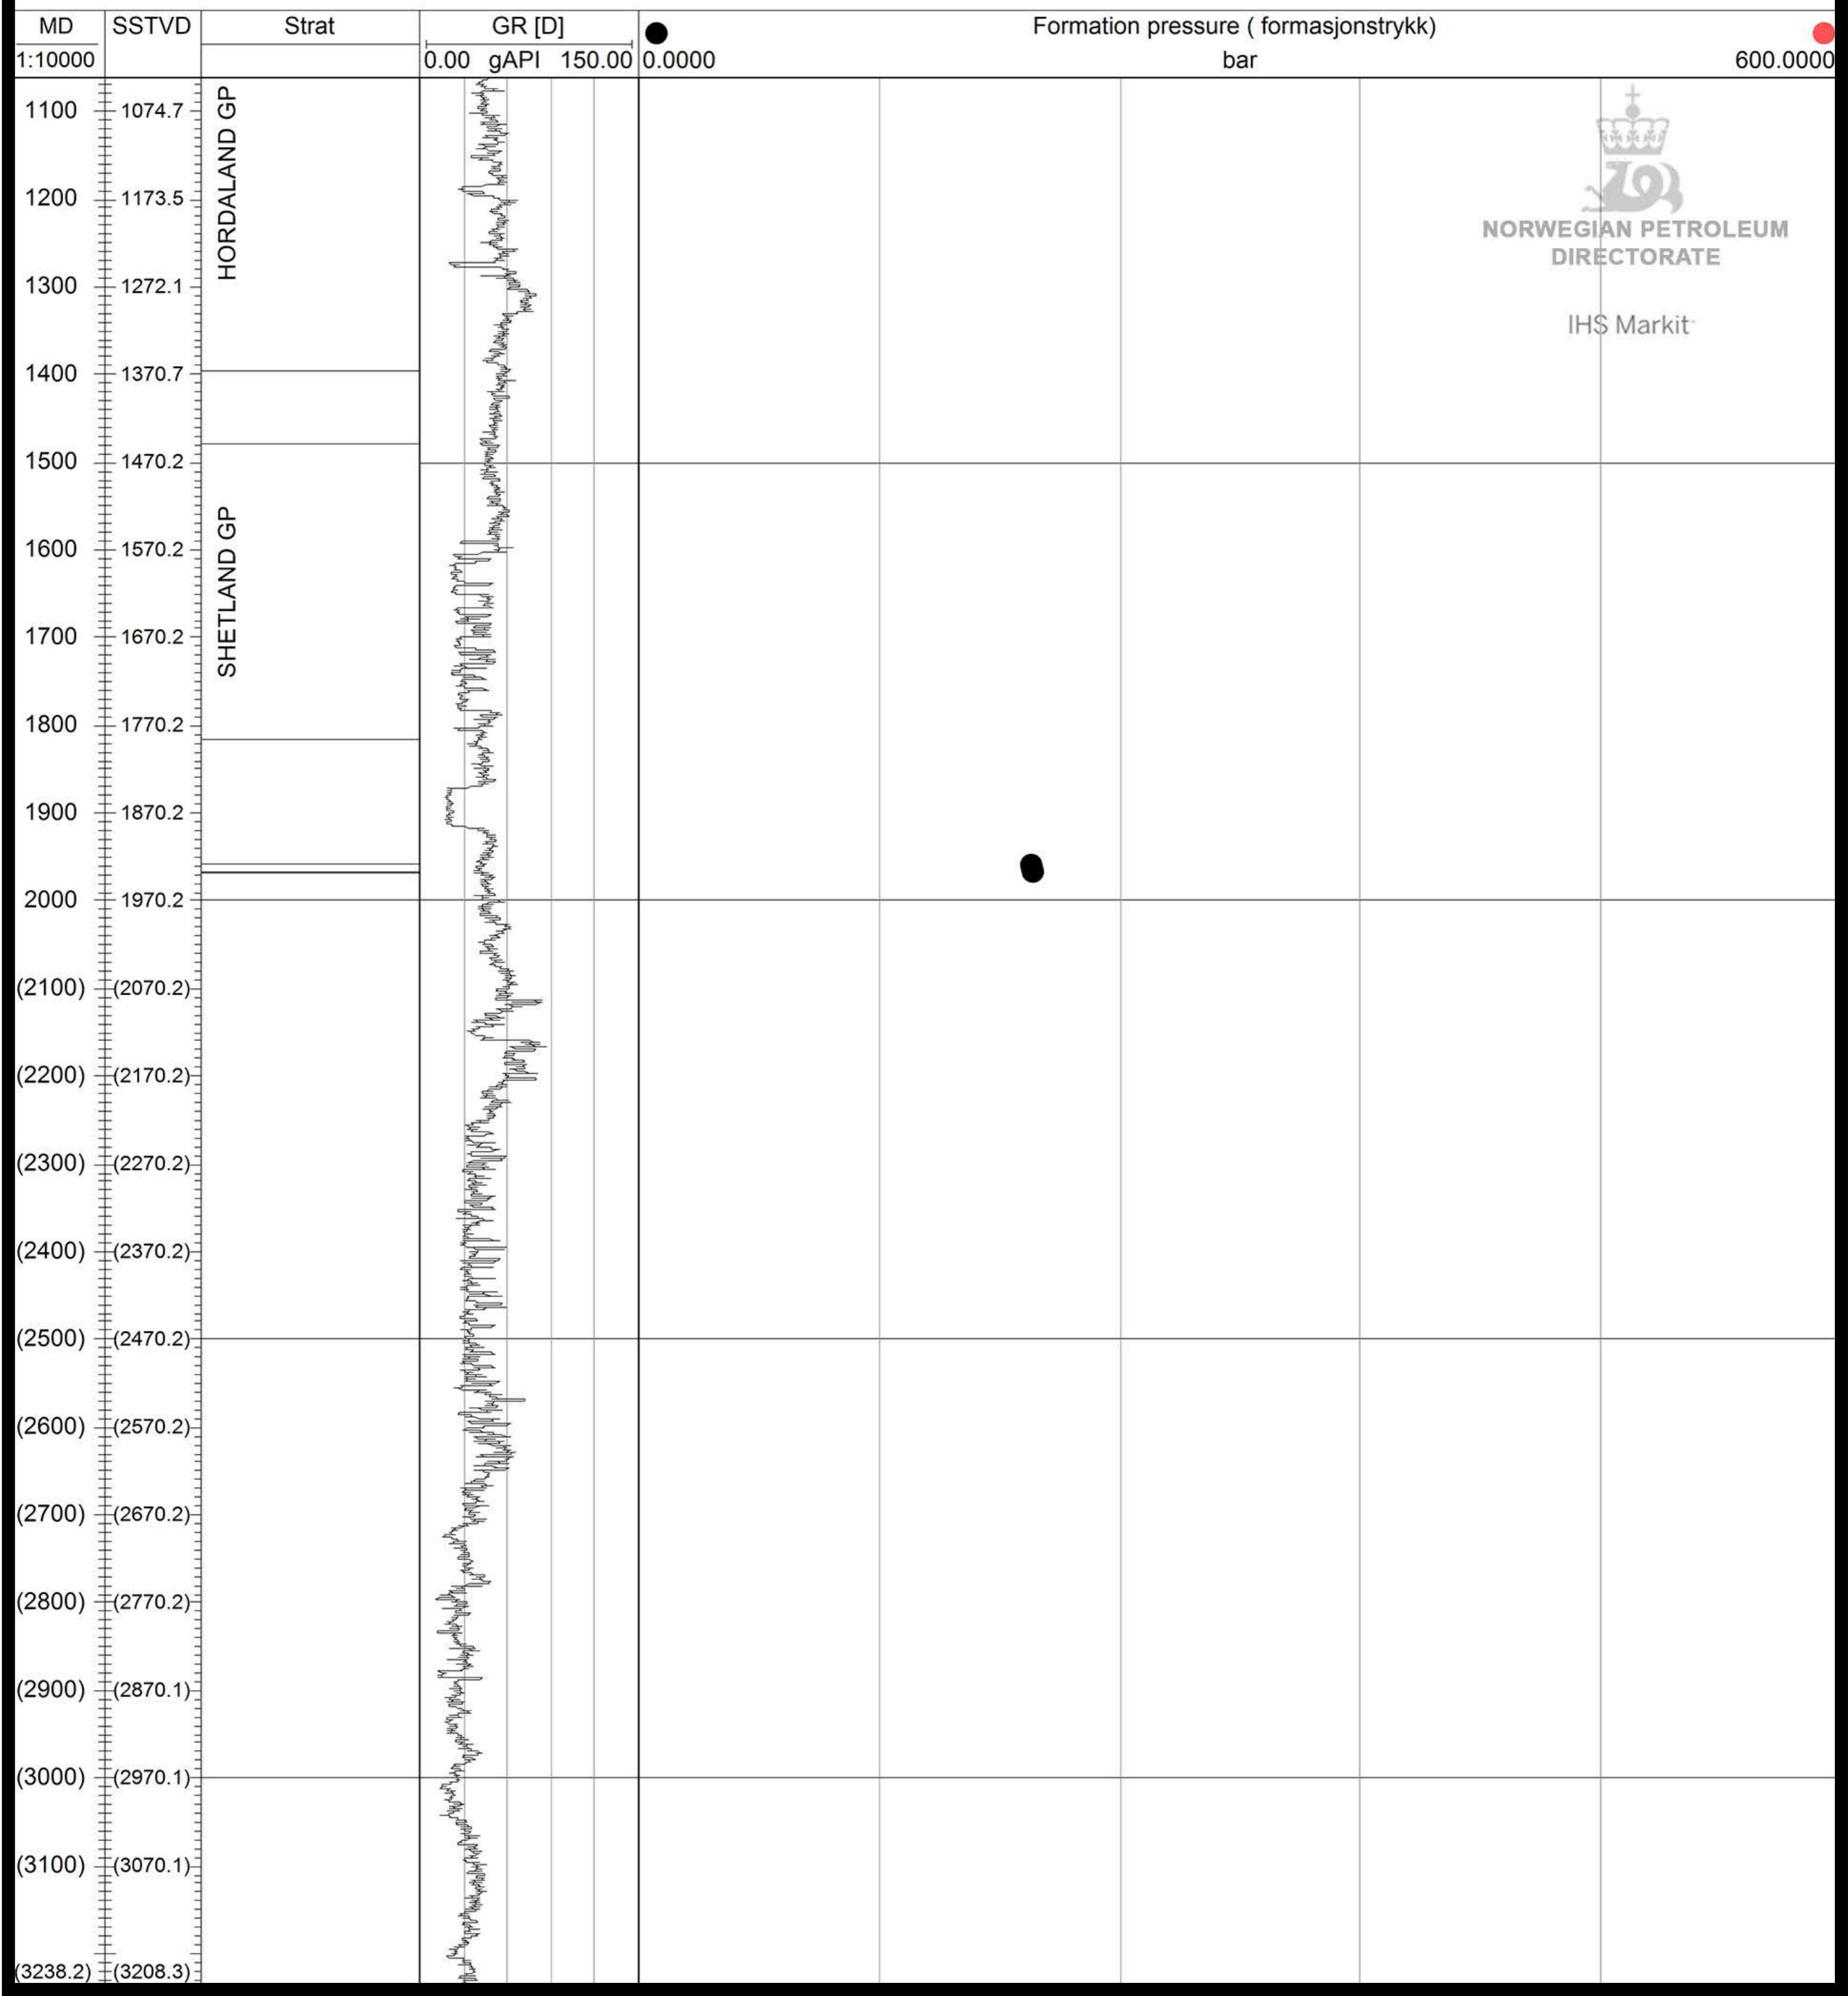

16/5-2 S

NORWEGIAN PETROLEUM
DIRECTORATE

IHS Markit