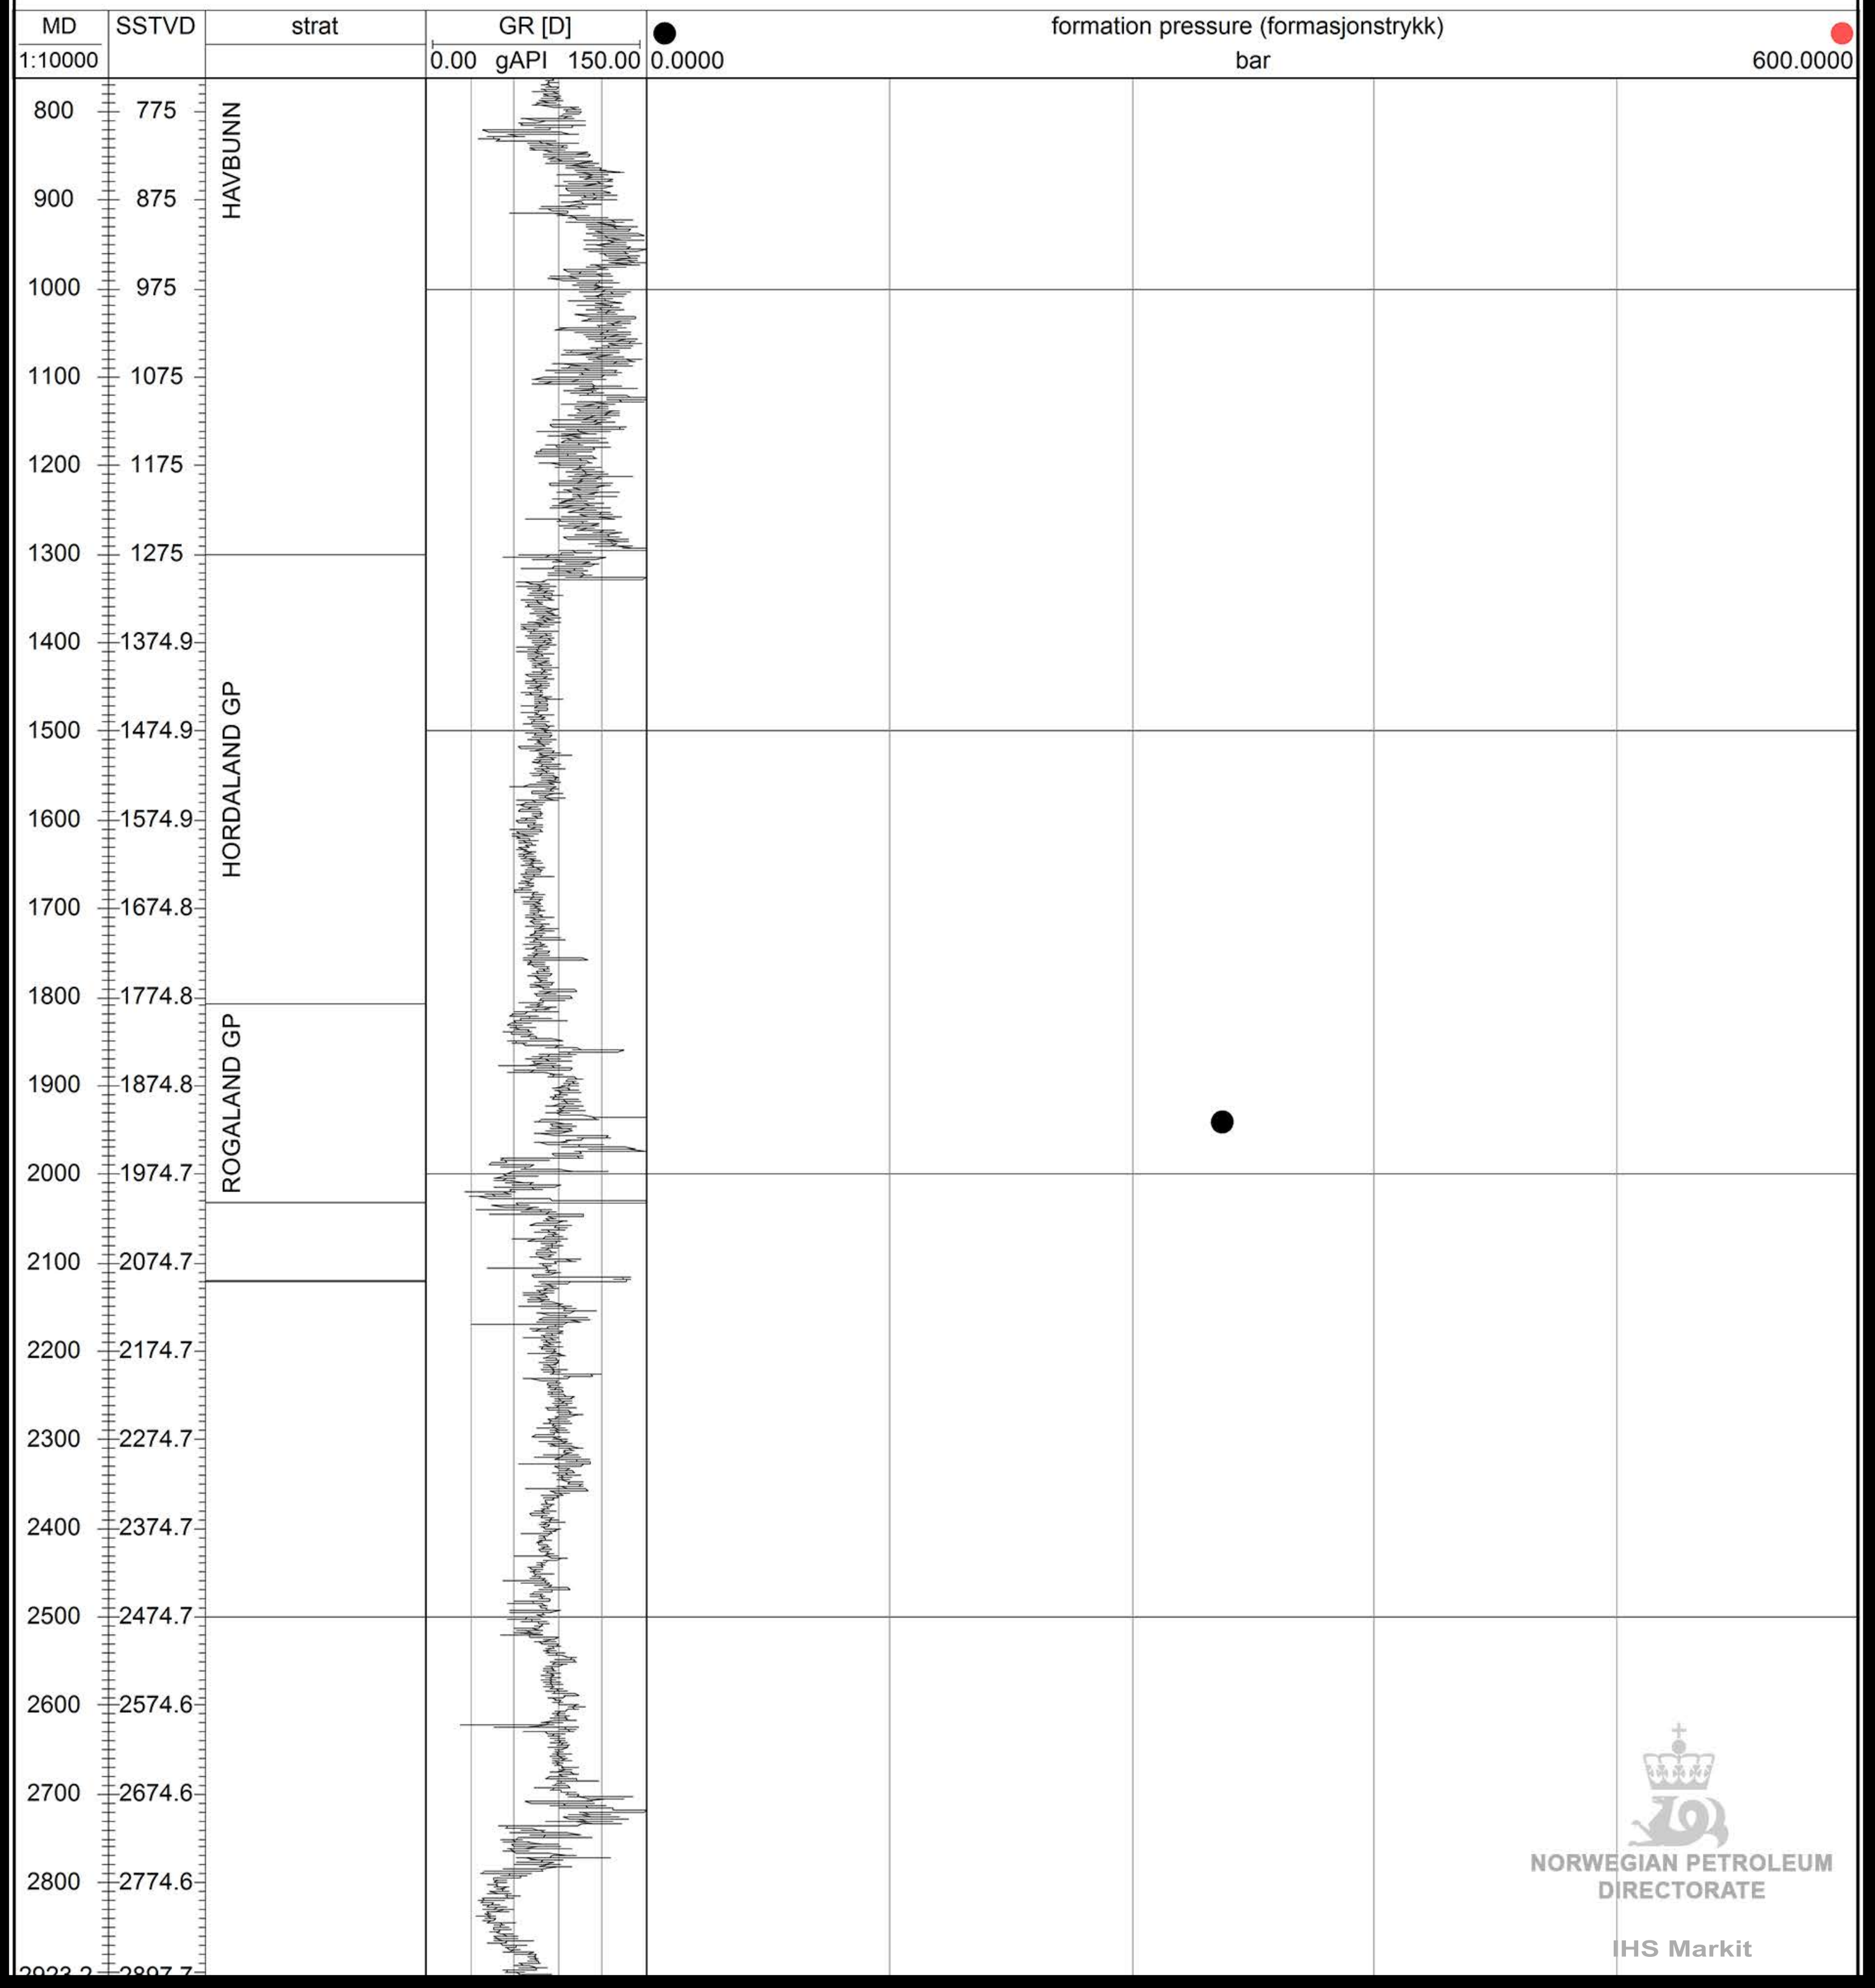

# ● 6201/11-3

NORWEGIAN PETROLEUM  
DIRECTORATE

IHS Markit