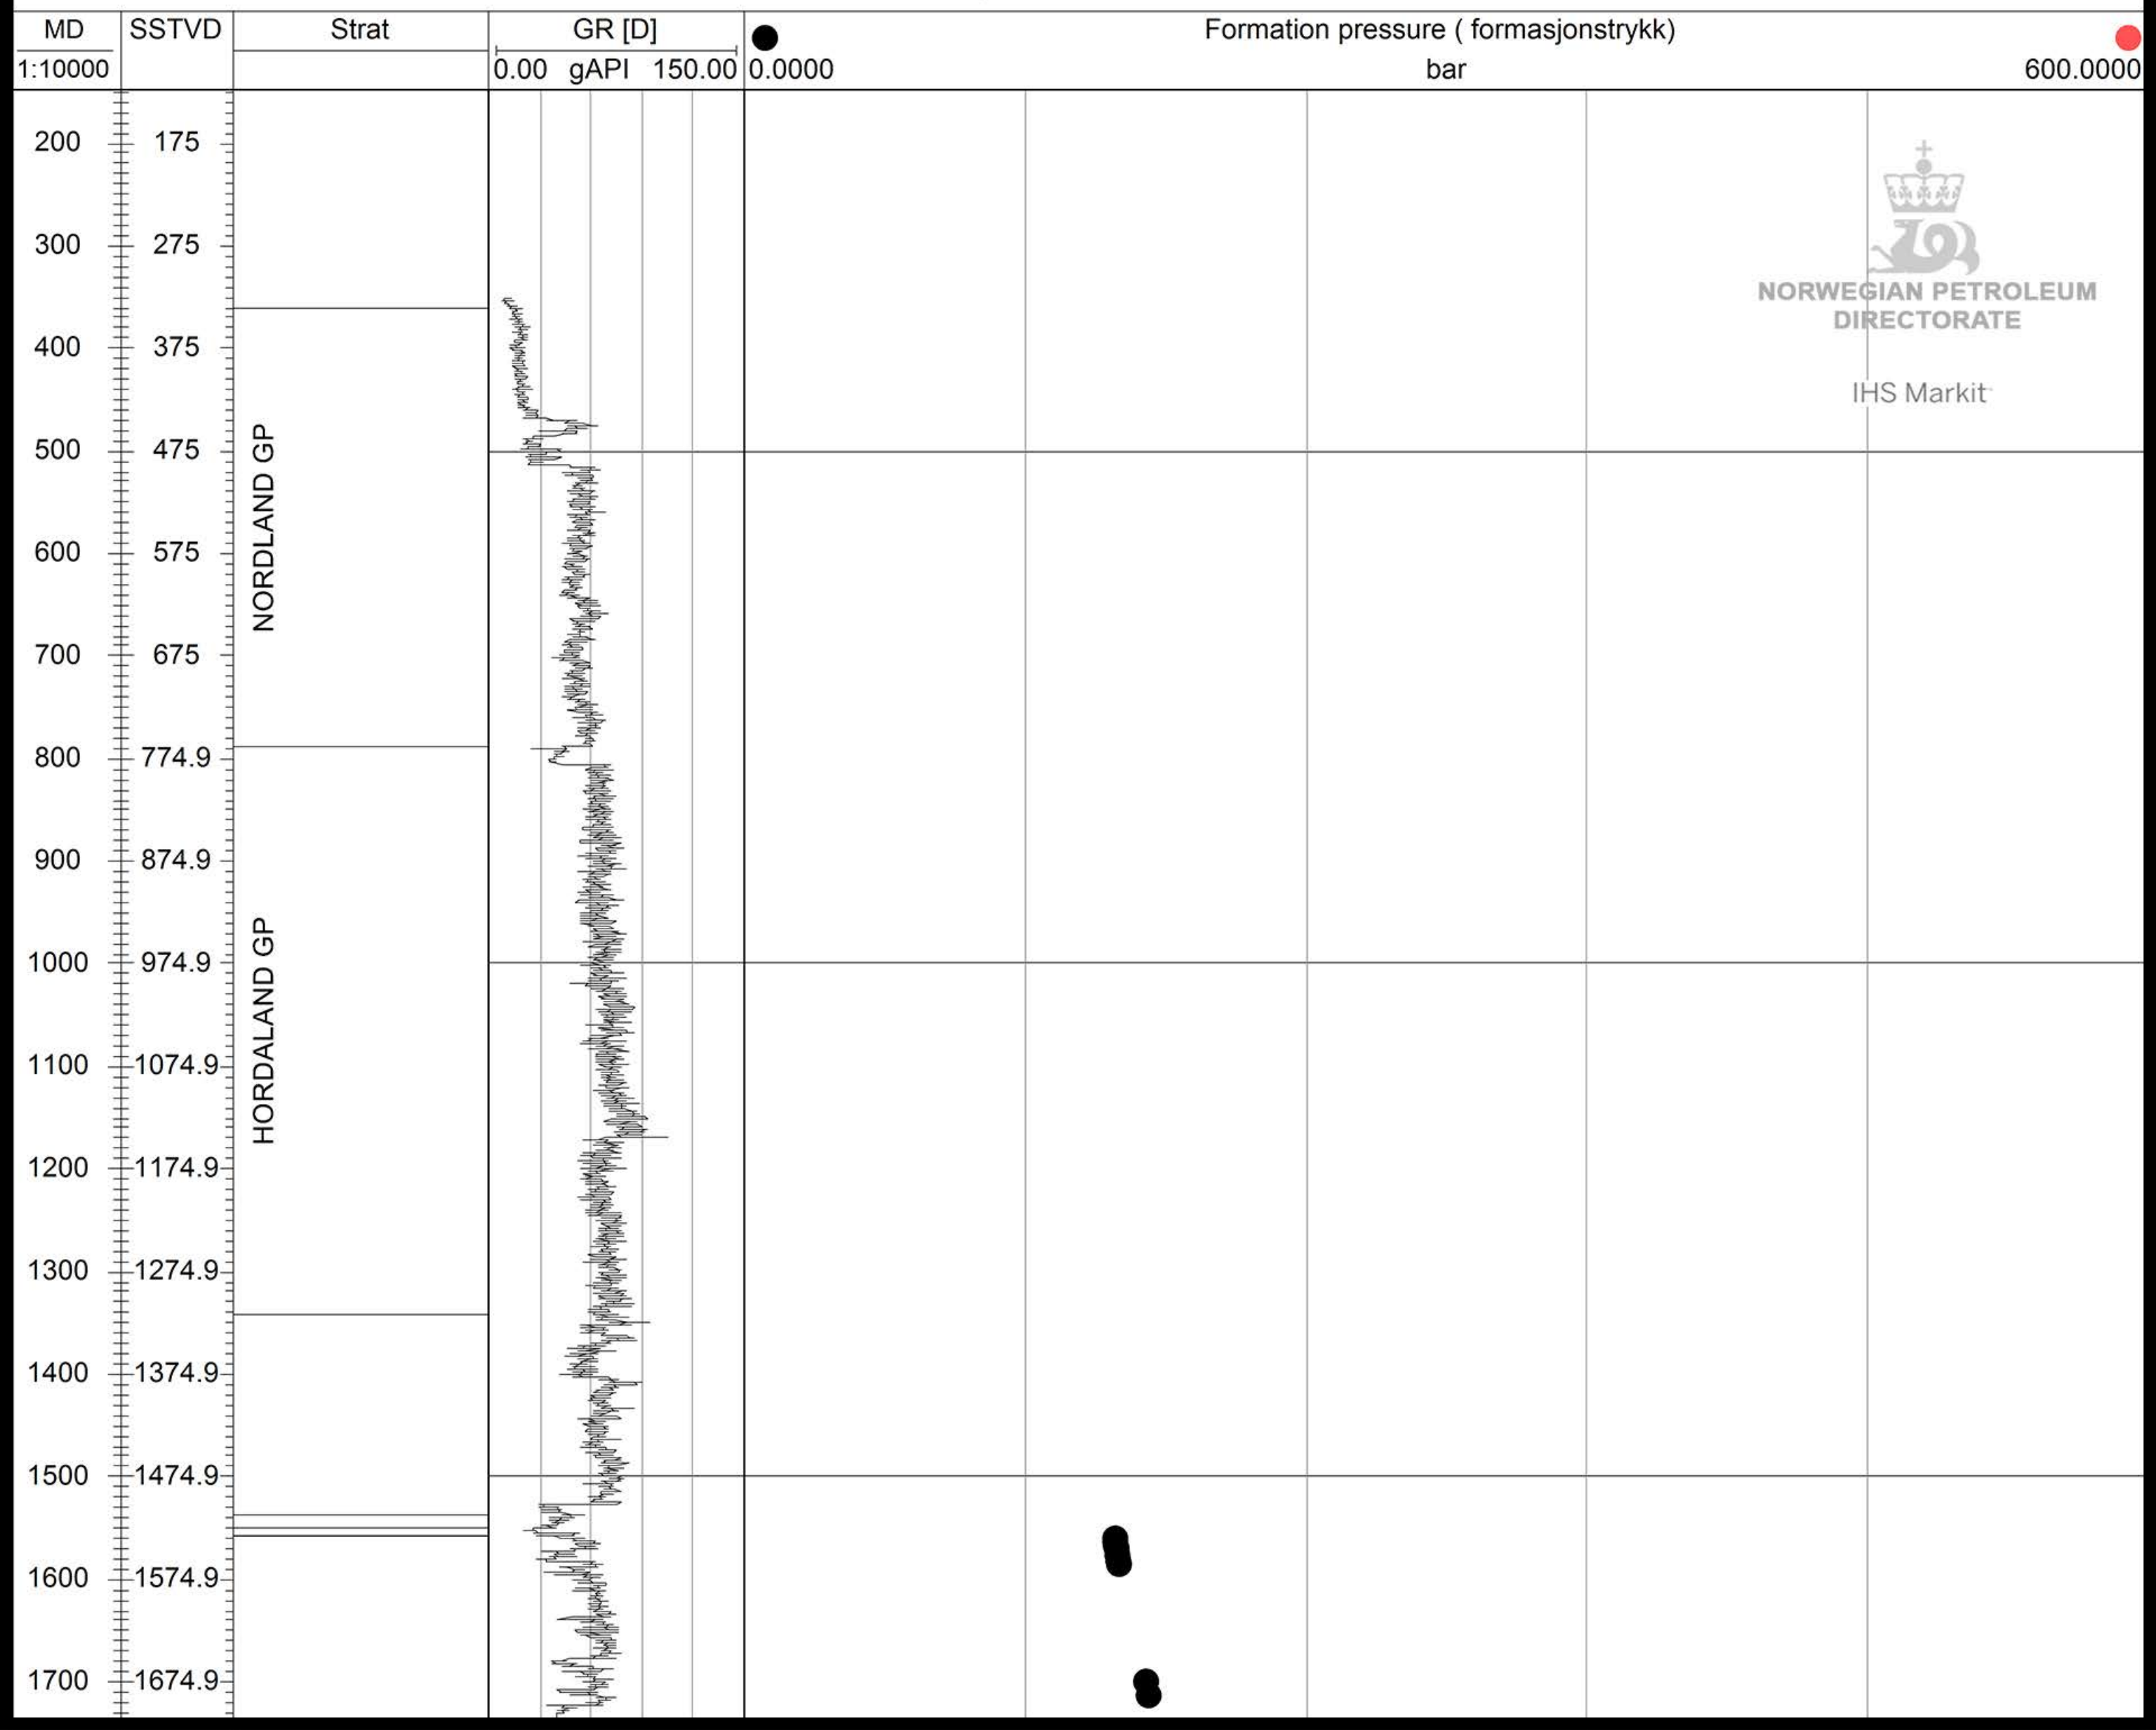

# 31/2-11

NORWEGIAN PETROLEUM  
DIRECTORATE

IHS Markit

600.0000