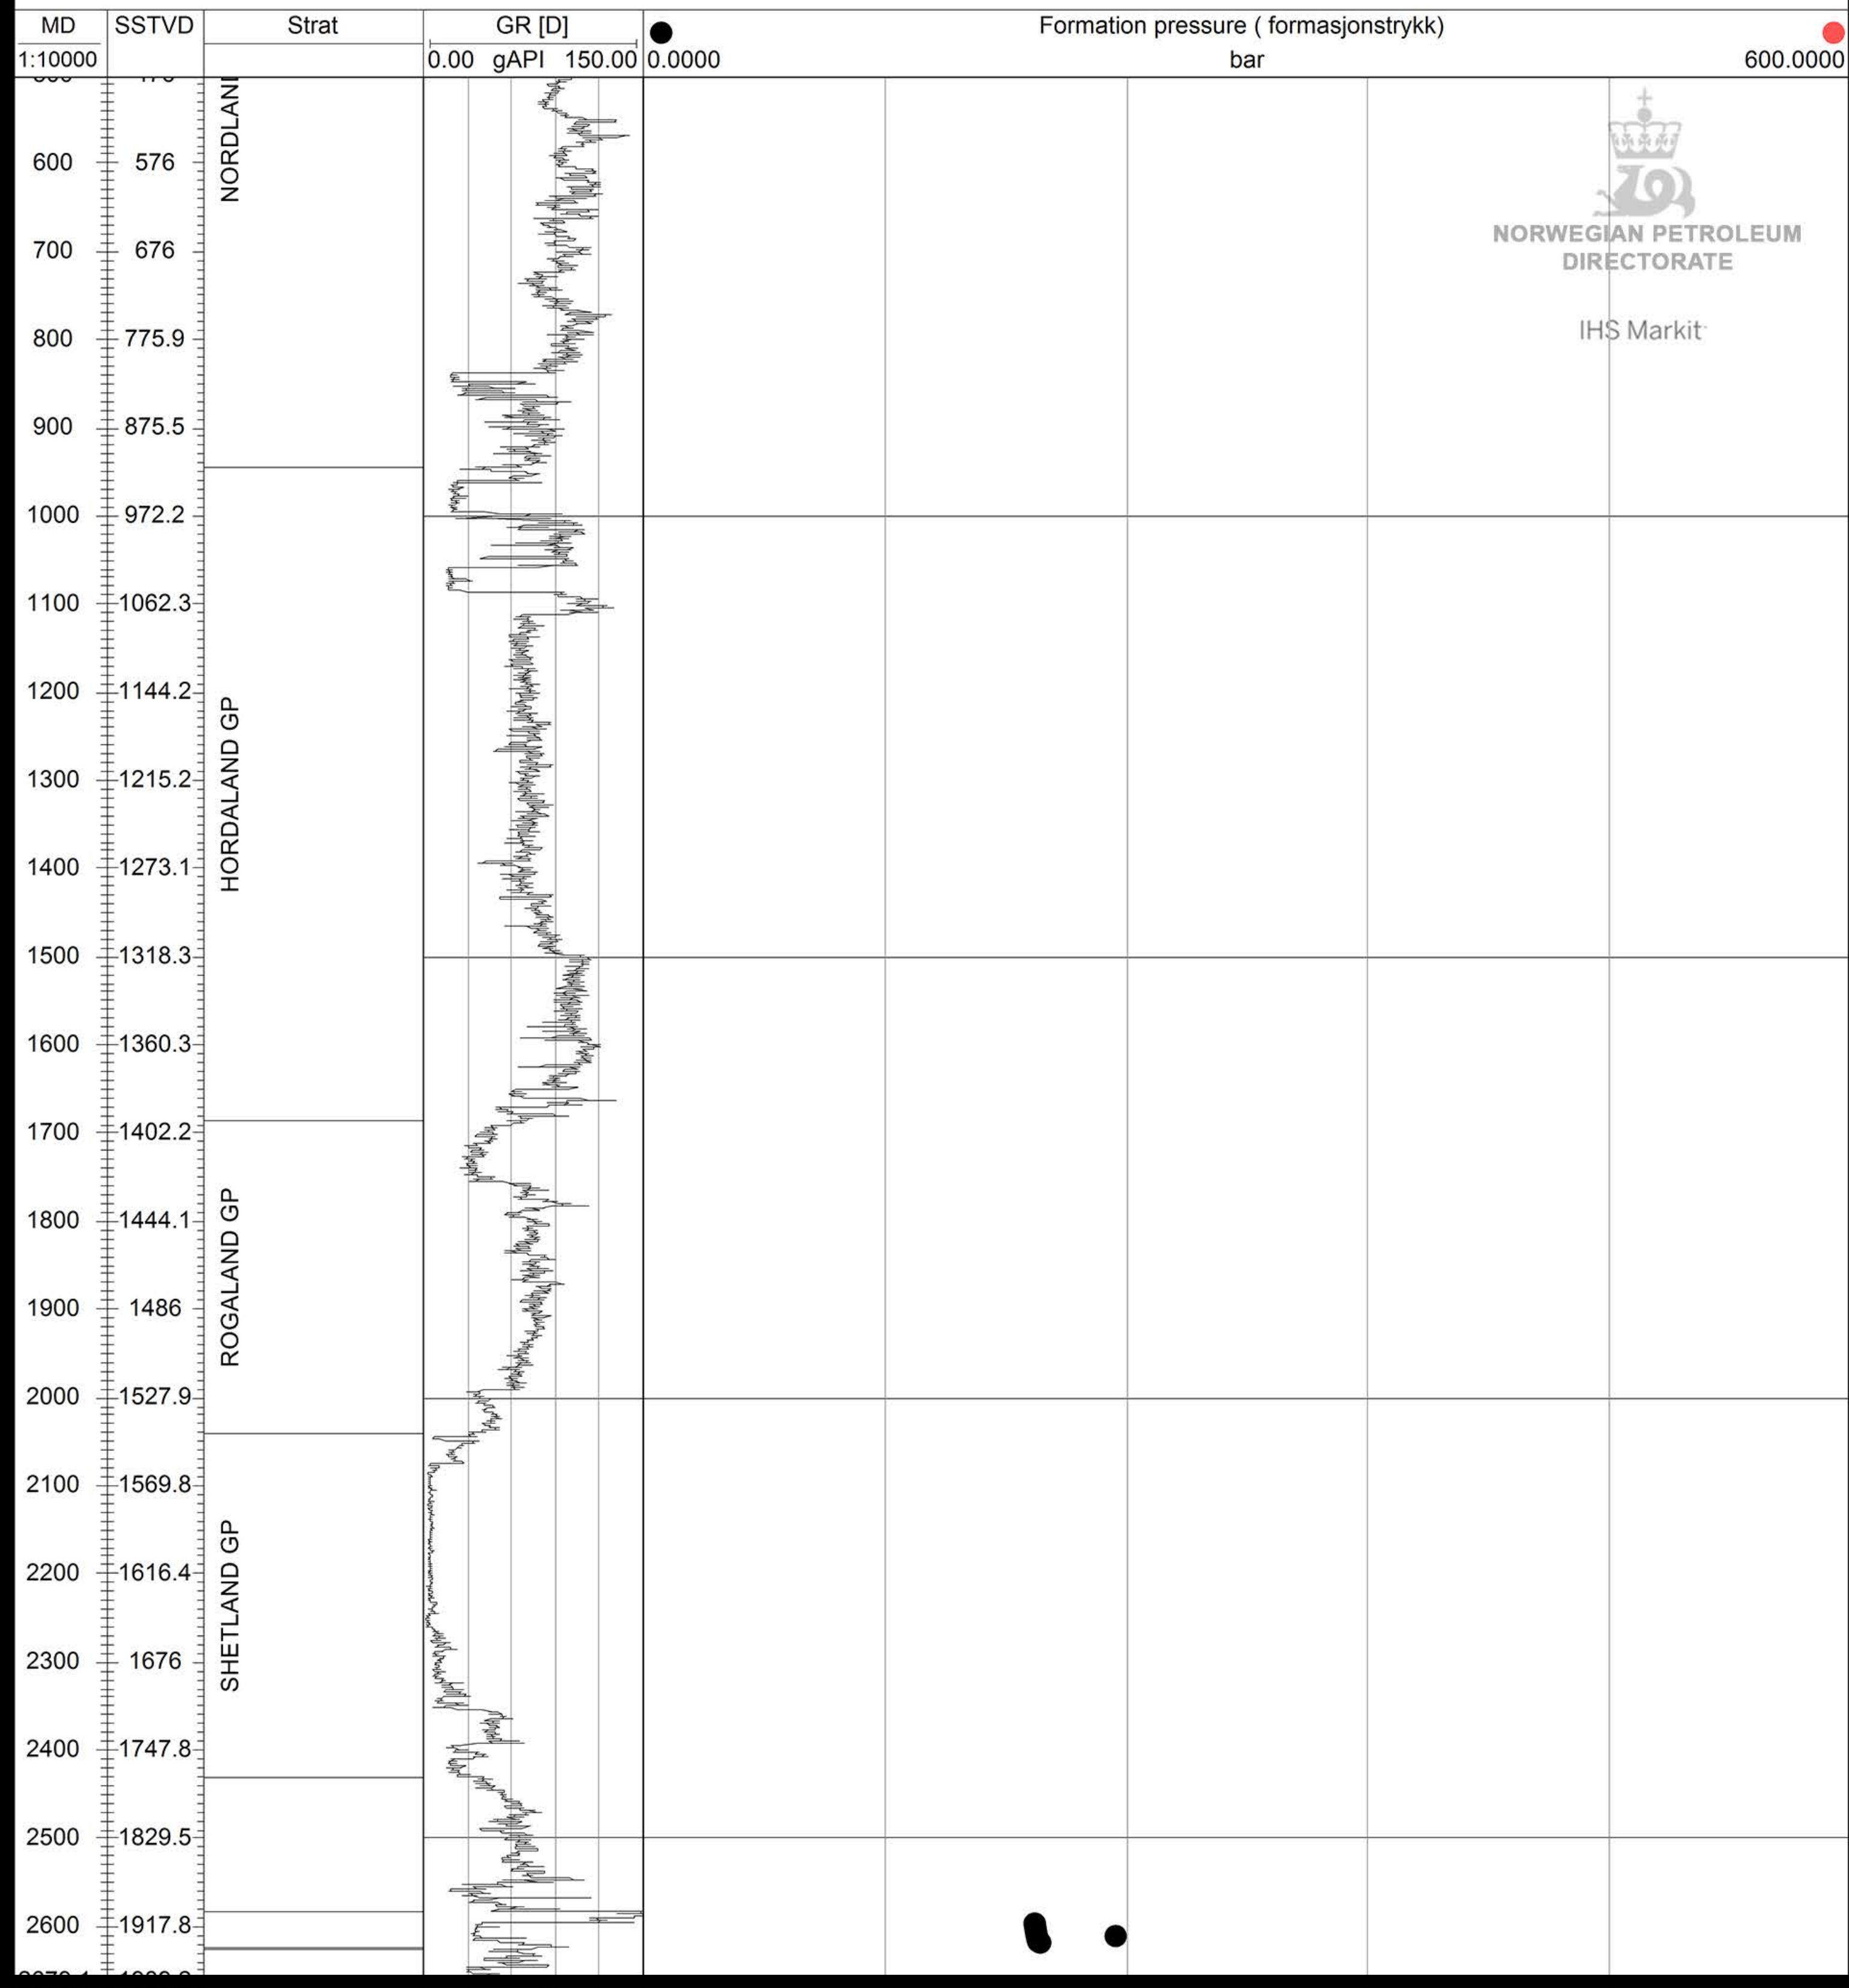

● 16/2-13 A

NORWEGIAN PETROLEUM
DIRECTORATE

IHS Markit

600.0000