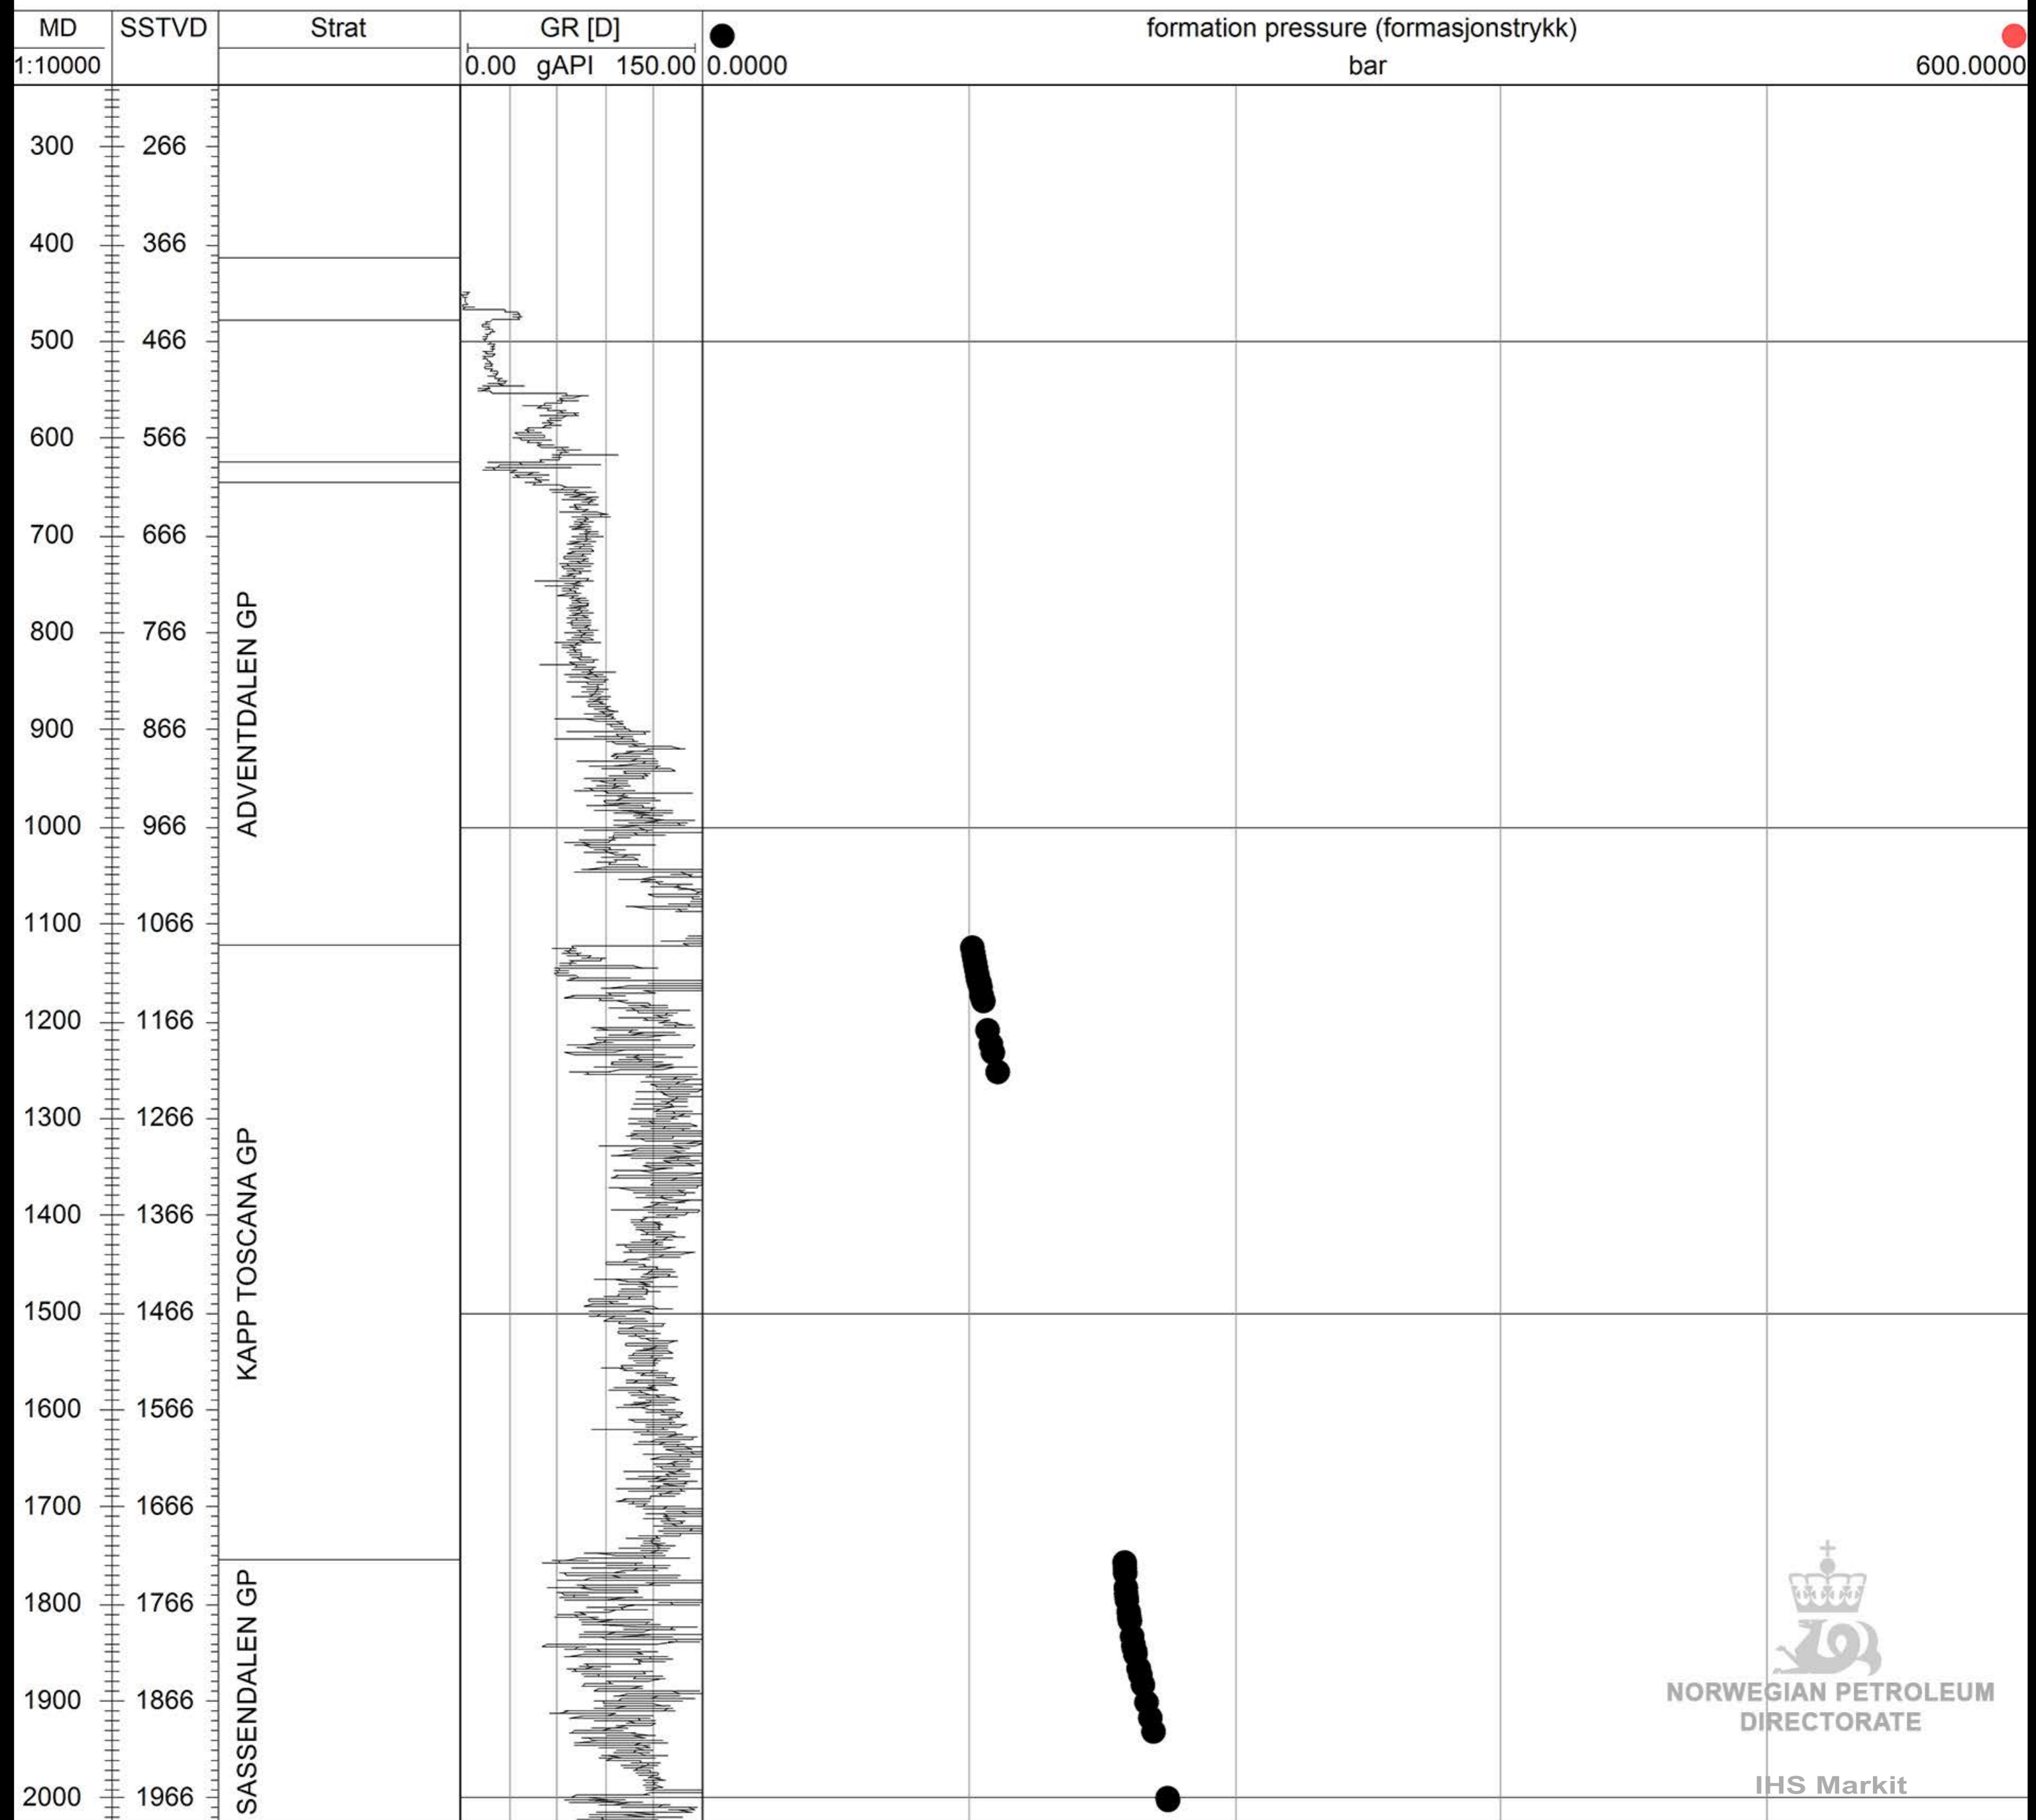

# ● 7122/7-6

NORWEGIAN PETROLEUM  
DIRECTORATE

IHS Markit