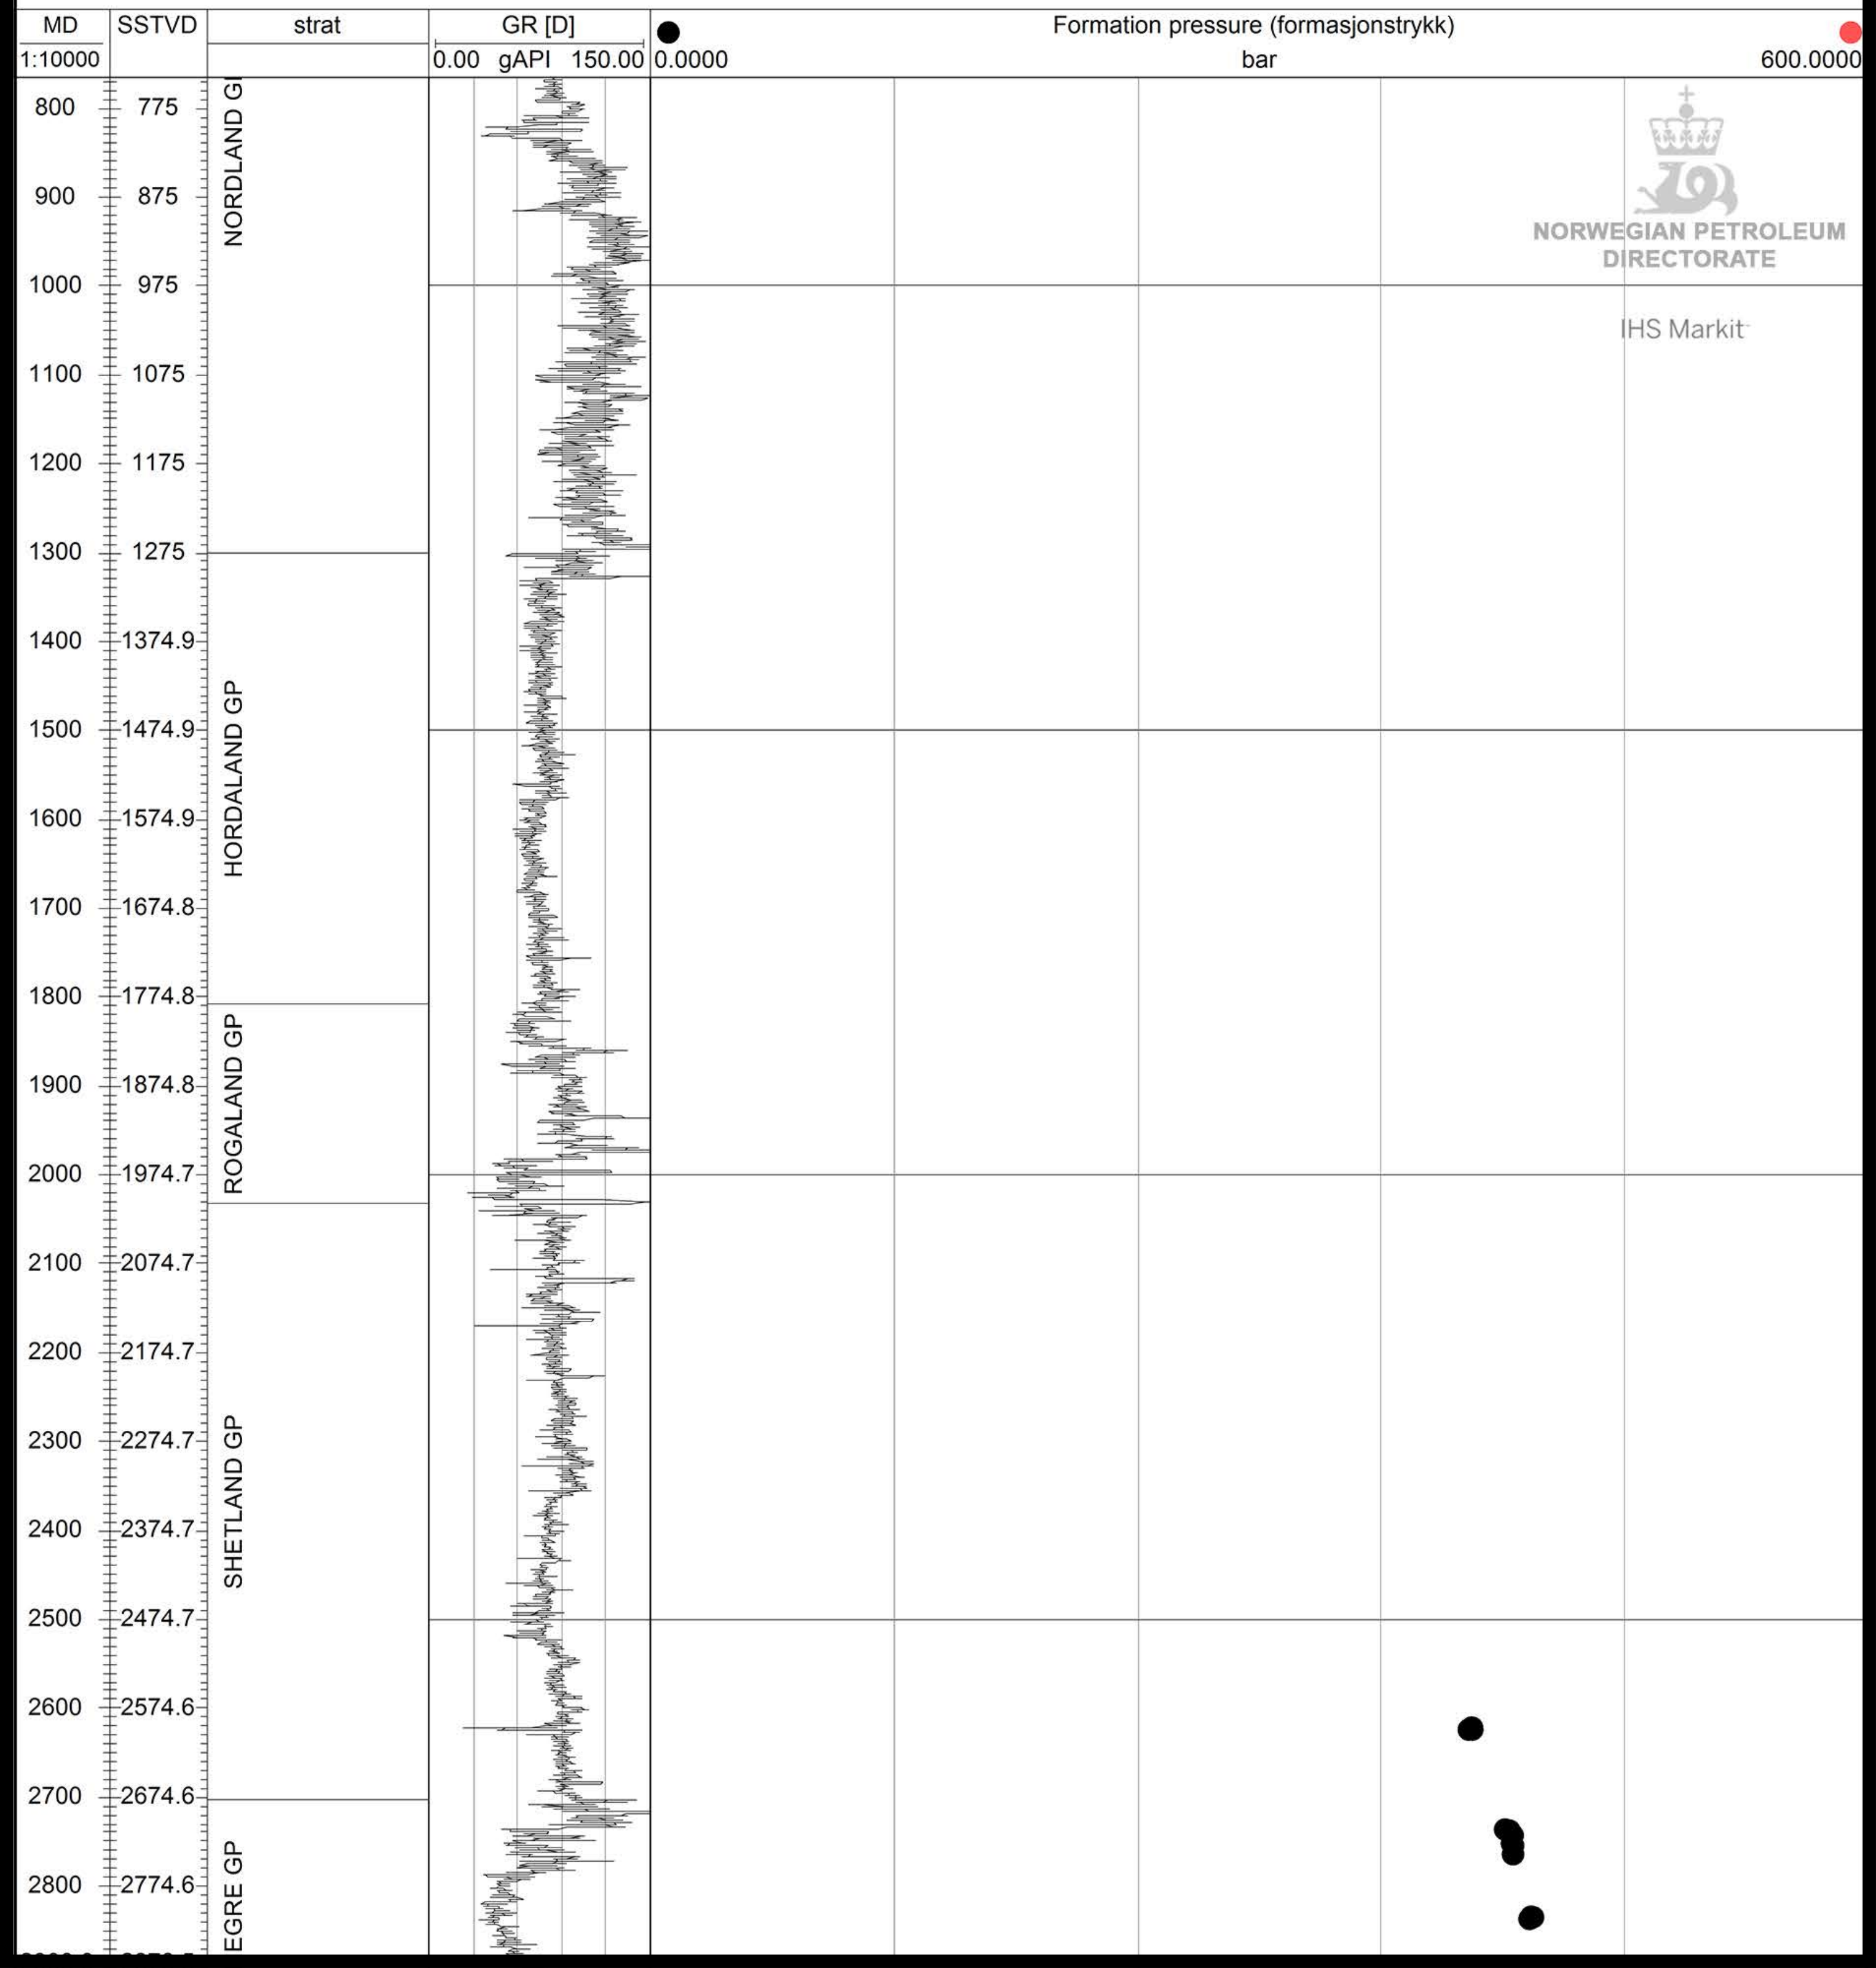

● 6201/11-3 R

NORWEGIAN PETROLEUM
DIRECTORATE

IHS Markit