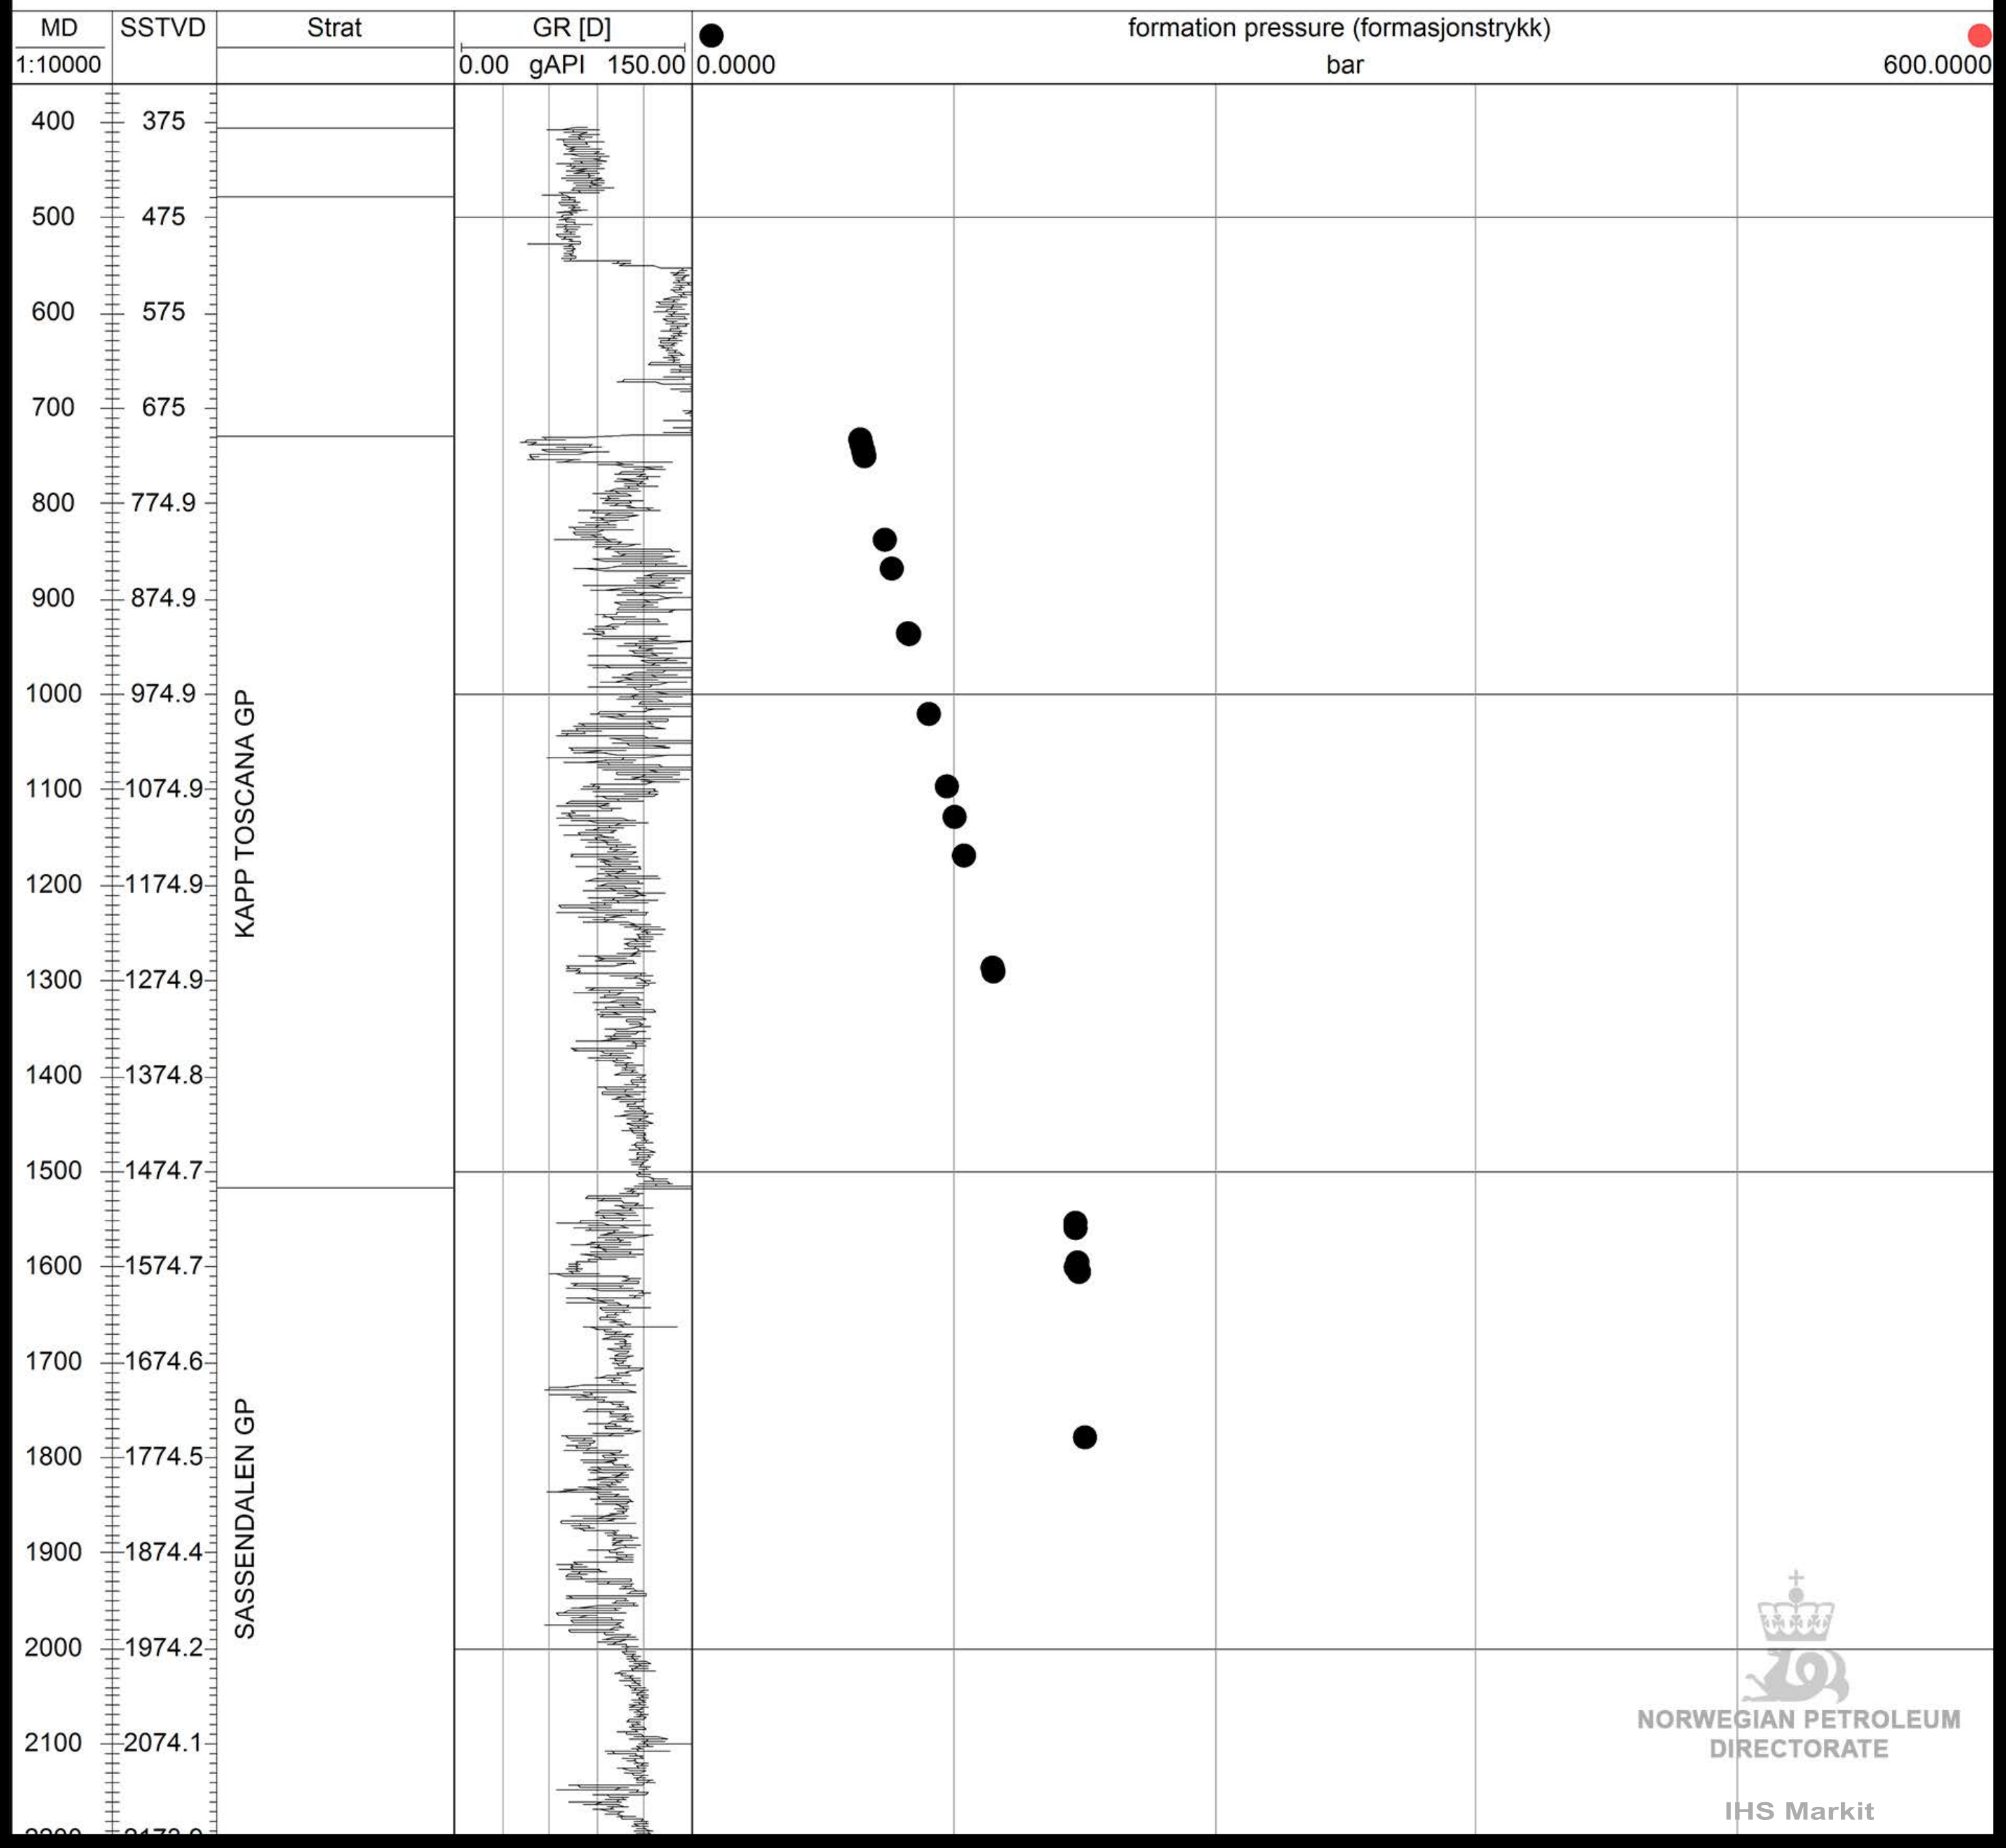

# ☀ 7225/3-2

NORWEGIAN PETROLEUM  
DIRECTORATE

IHS Markit