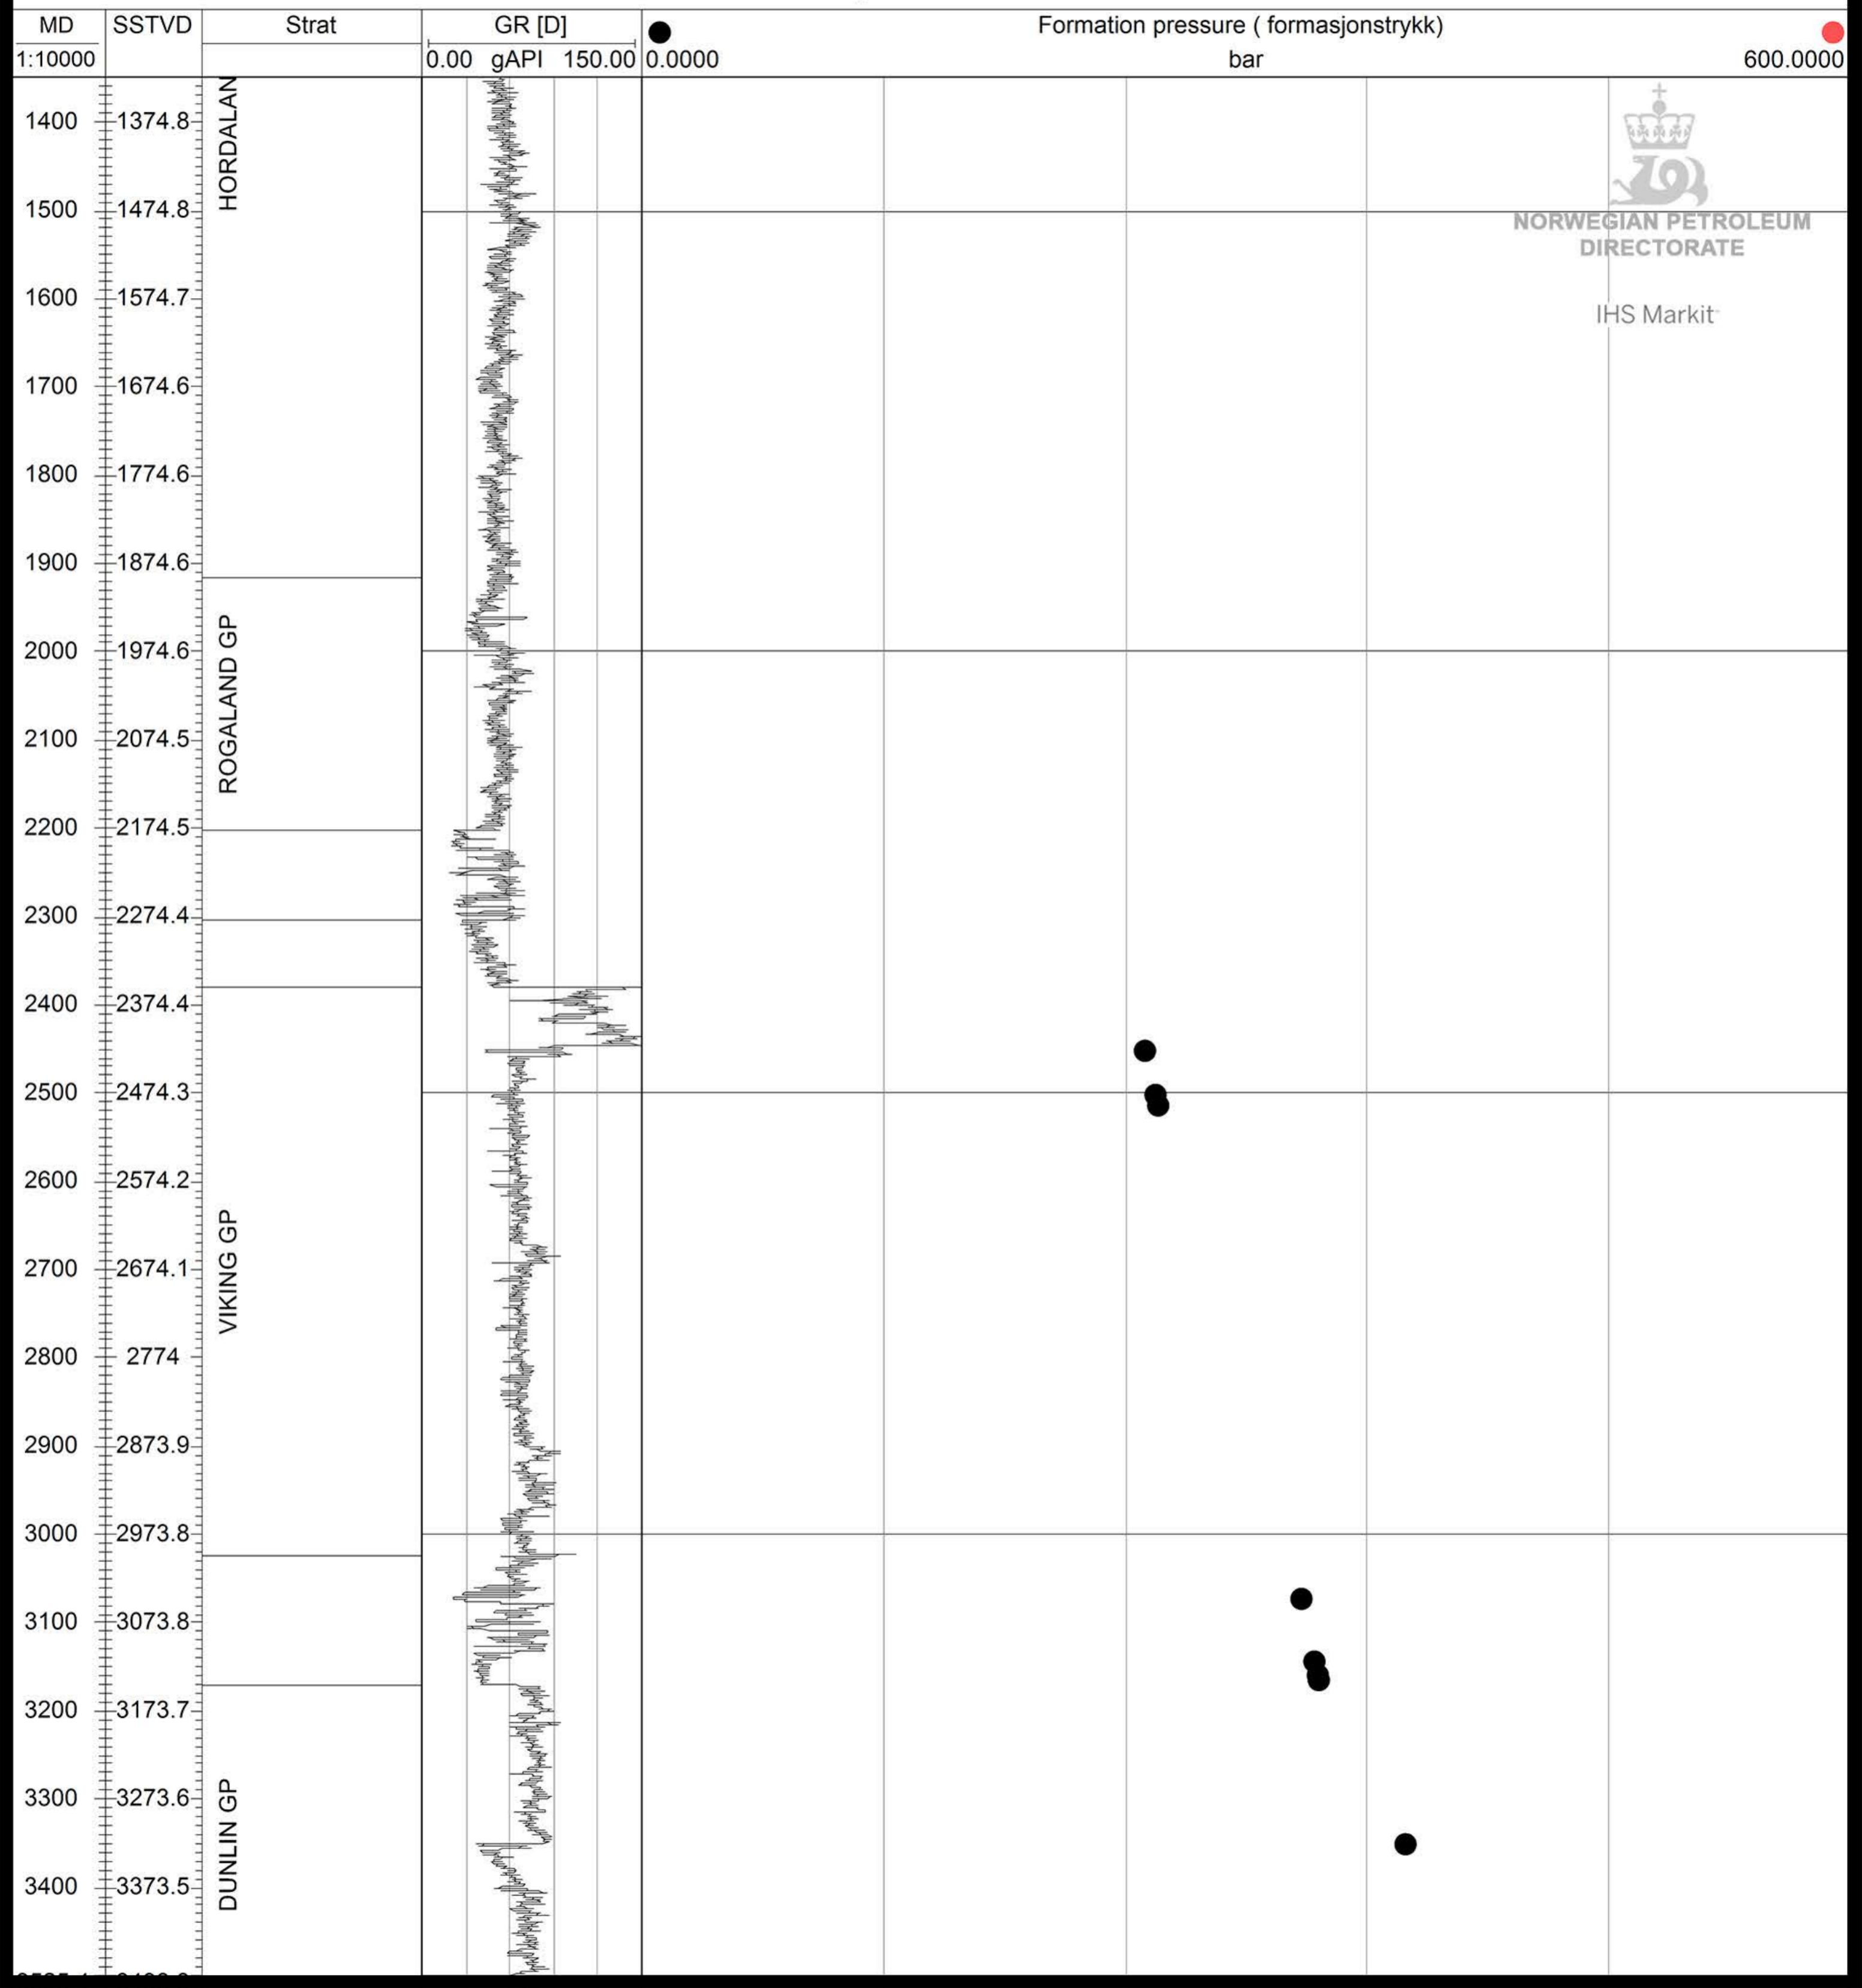

30/6-8

NORWEGIAN PETROLEUM
DIRECTORATE

IHS Markit

600.0000