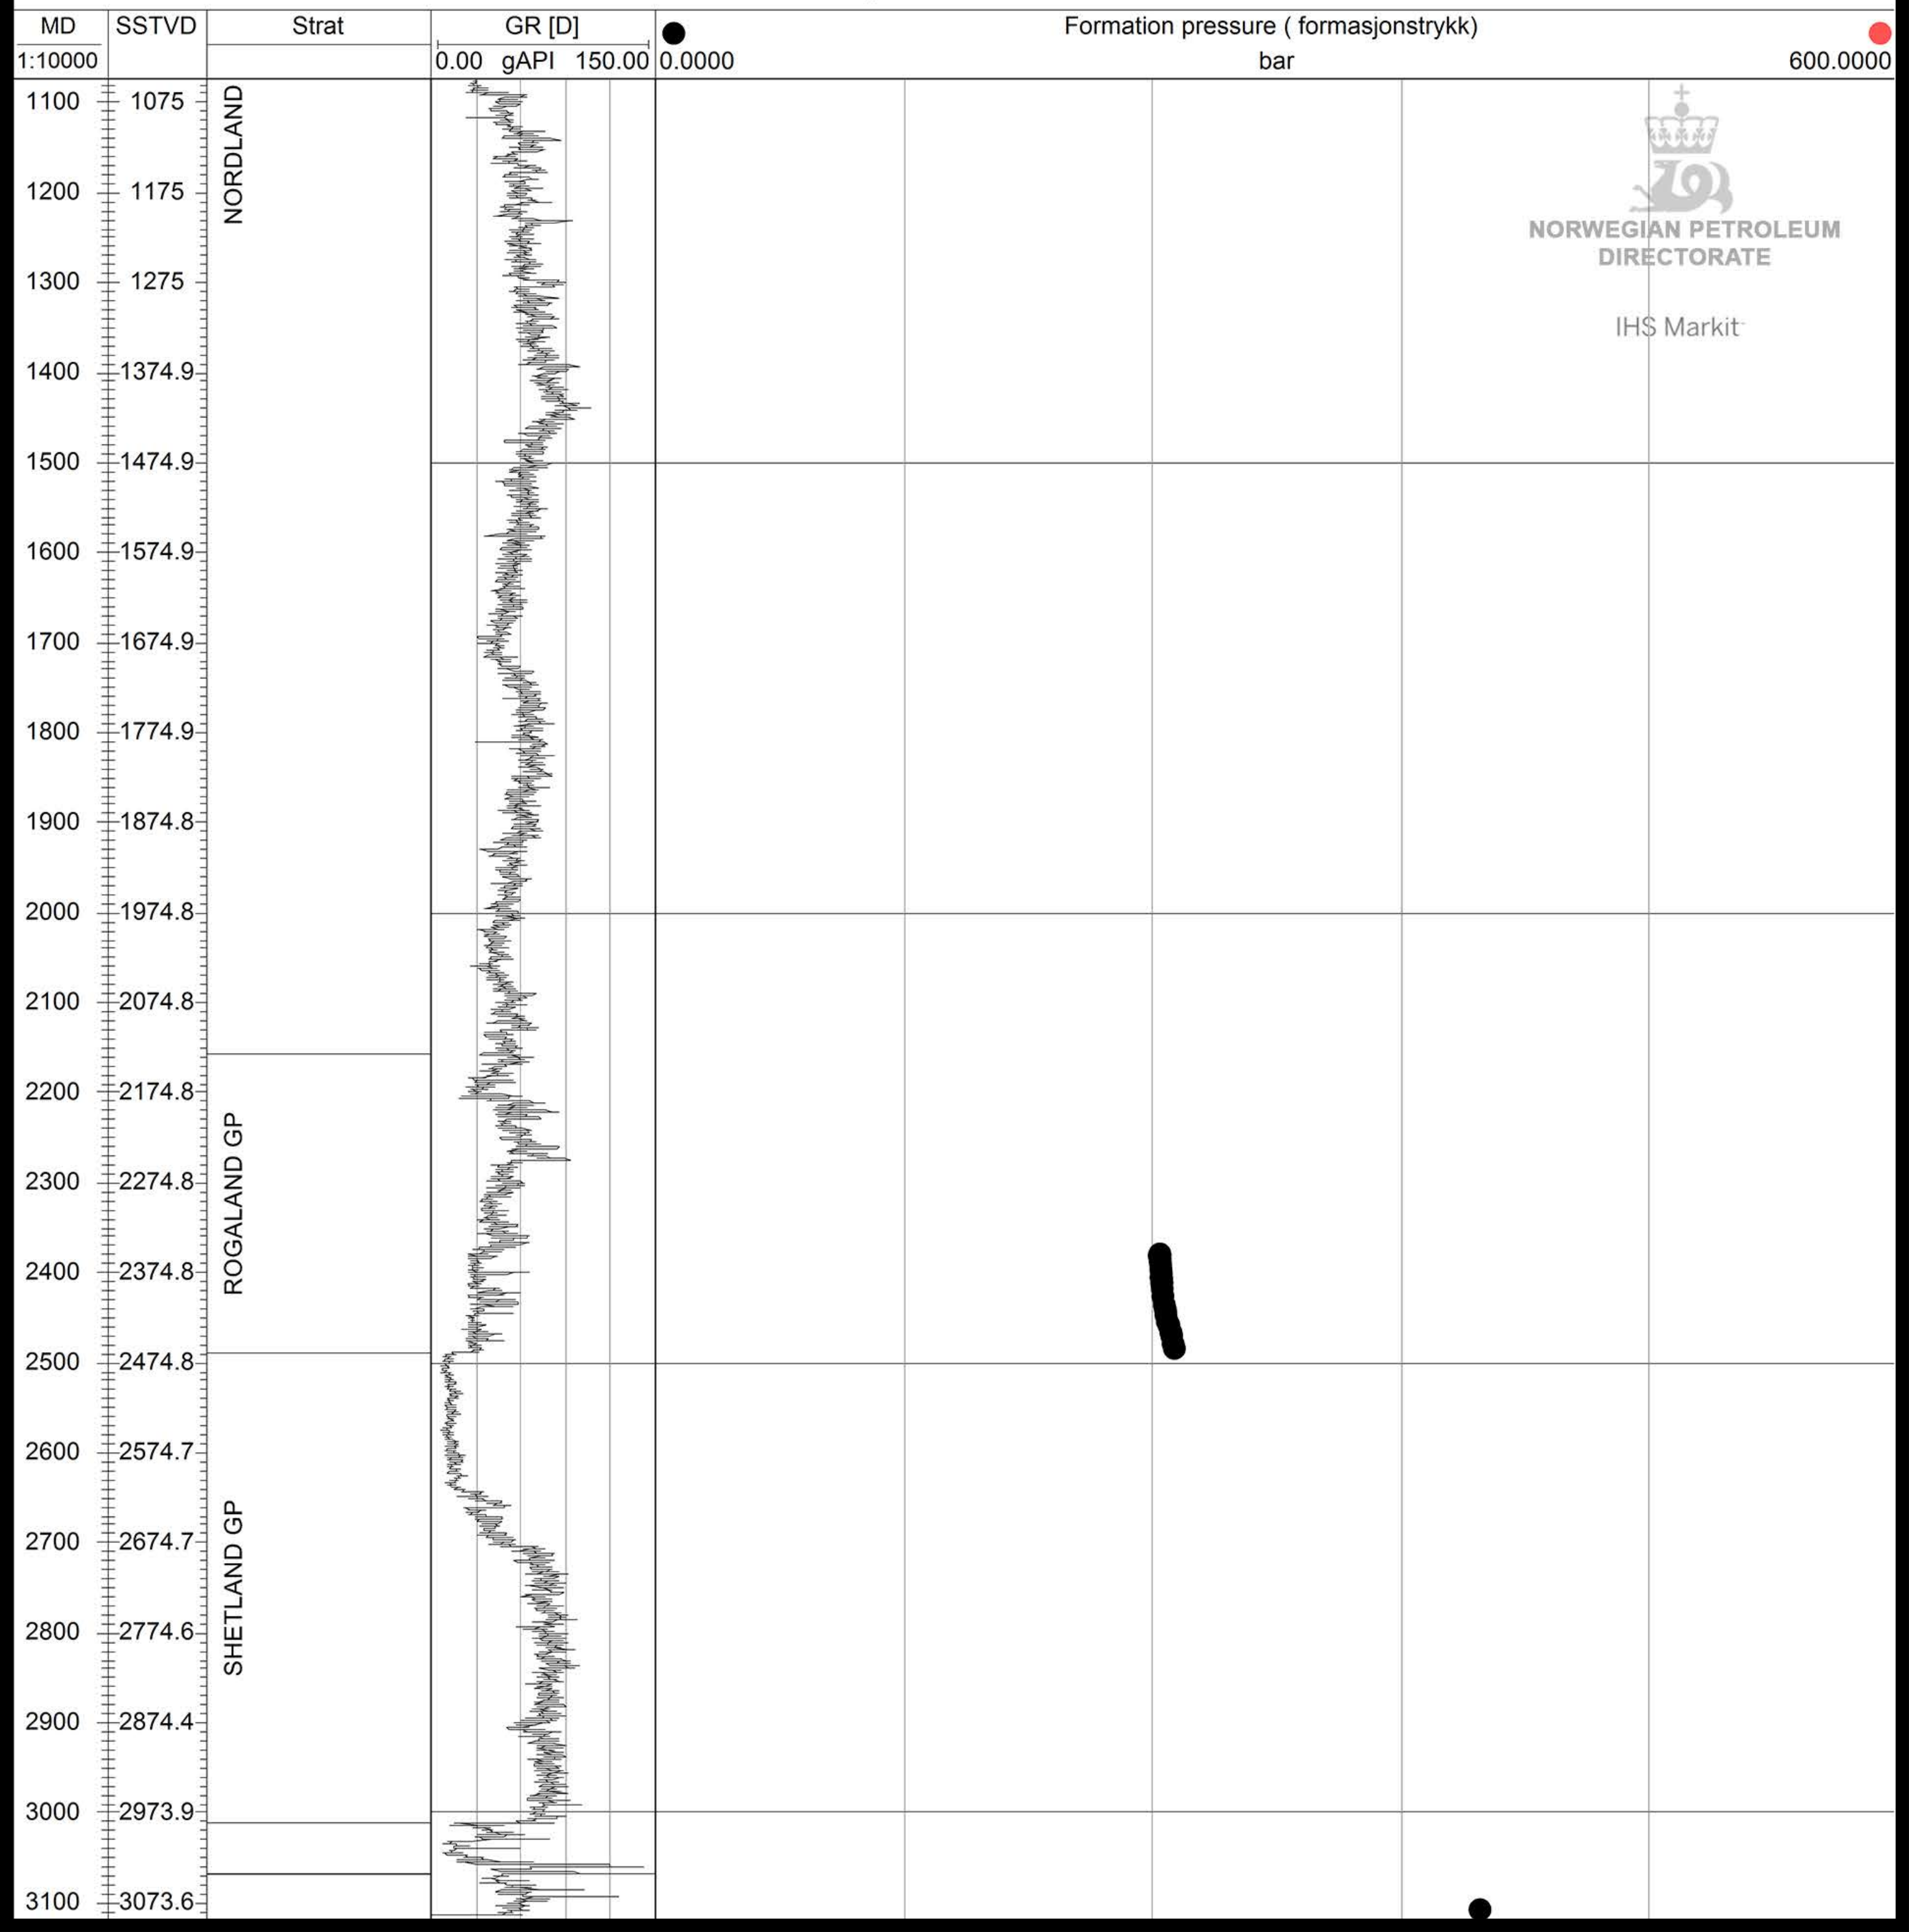

🔧 15/9-16

NORWEGIAN PETROLEUM
DIRECTORATE

IHS Markit