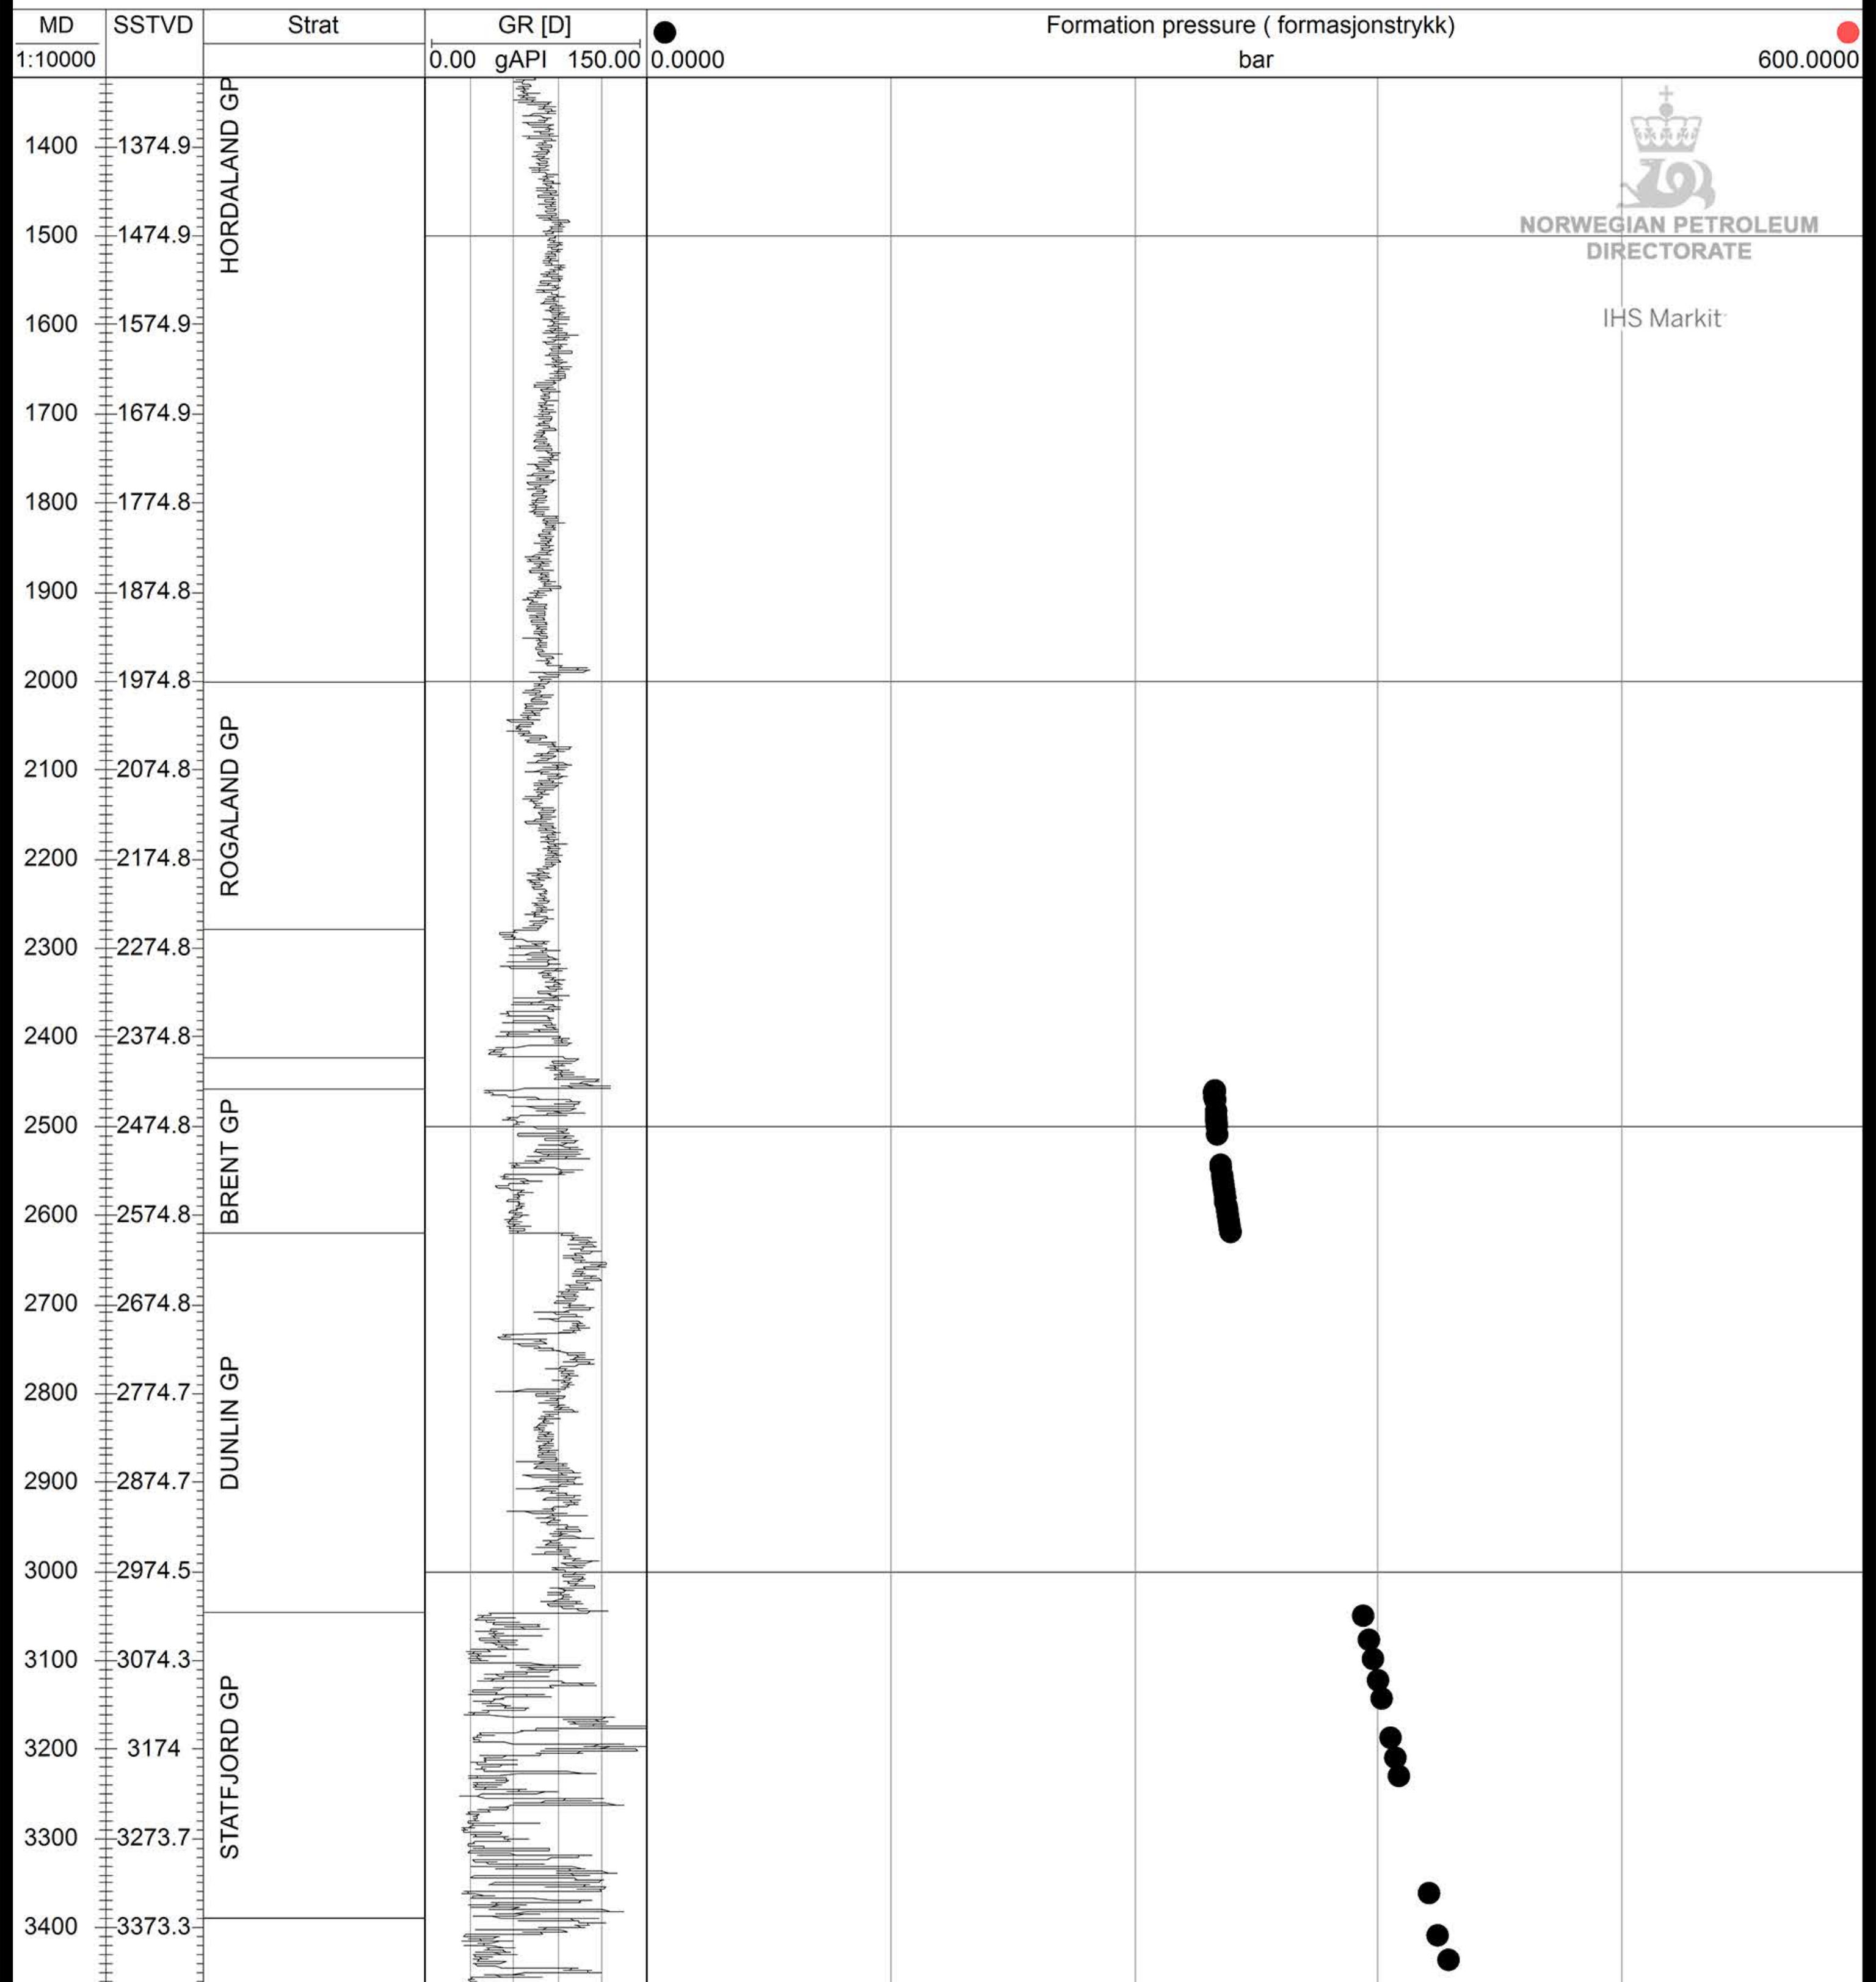

☀ 30/6-9

 NORWEGIAN PETROLEUM
 DIRECTORATE
 IHS Markit